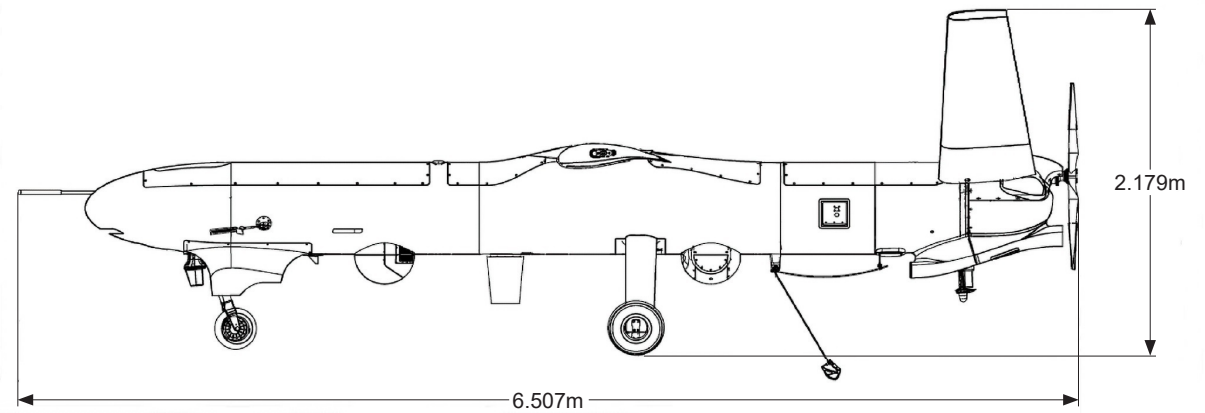

Leading Particulars - Watchkeeper UAV

NOTE: V-Tail angle is 30° from horizontal