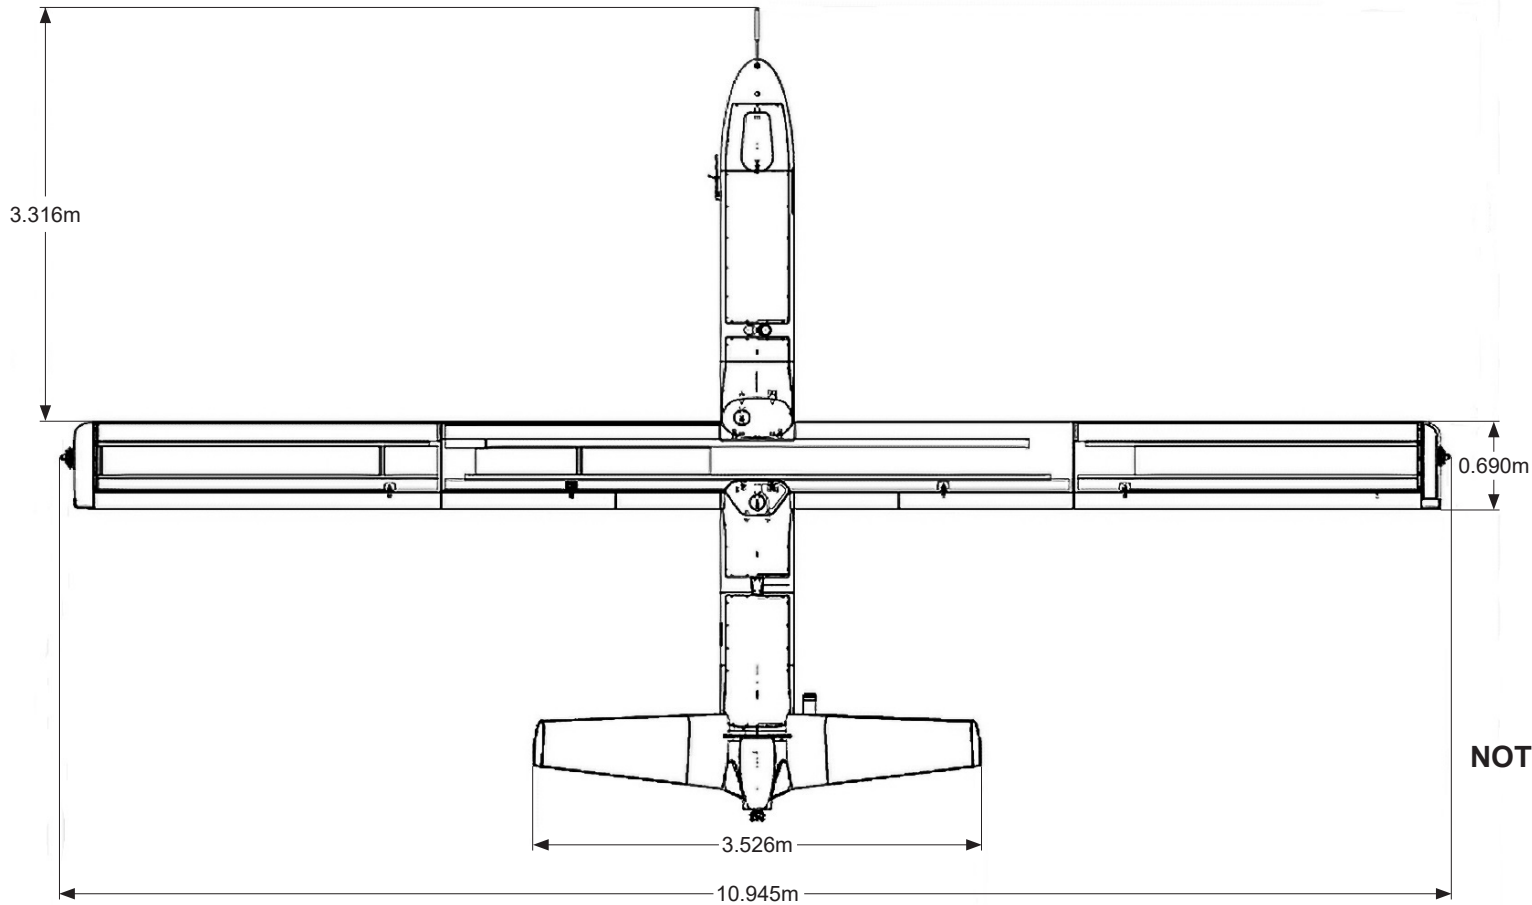

Leading Particulars - Watchkeeper UAV

NOTE: V-Tail angle is 30° from horizontal