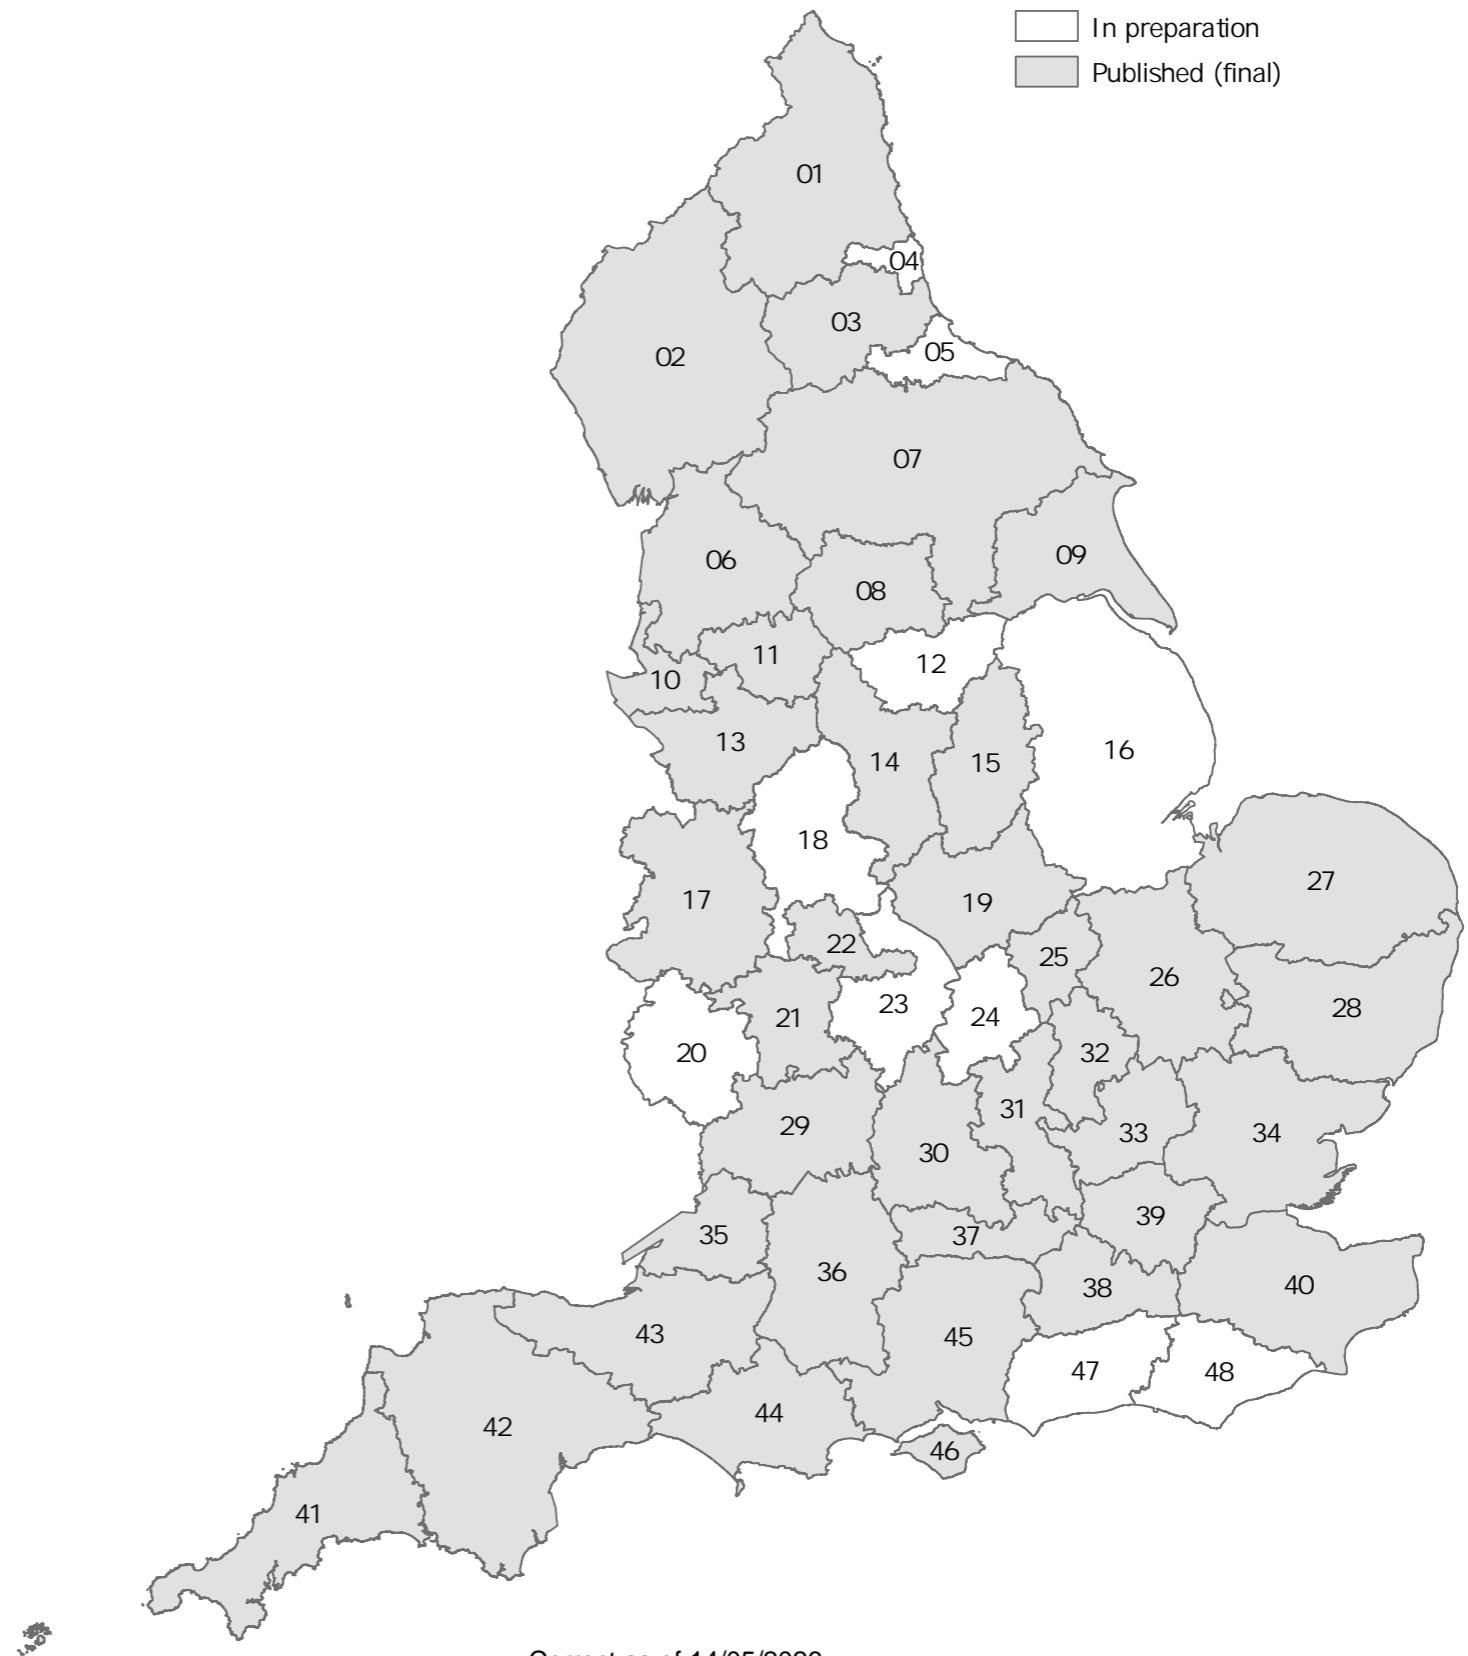

LNRS areas
 In preparation
 Published (final)

[View this information as a list and find contact details for each responsible authority](#)

Correct as of 14/05/2026

© Crown copyright and database rights 2025 Ordnance Survey 100022021.