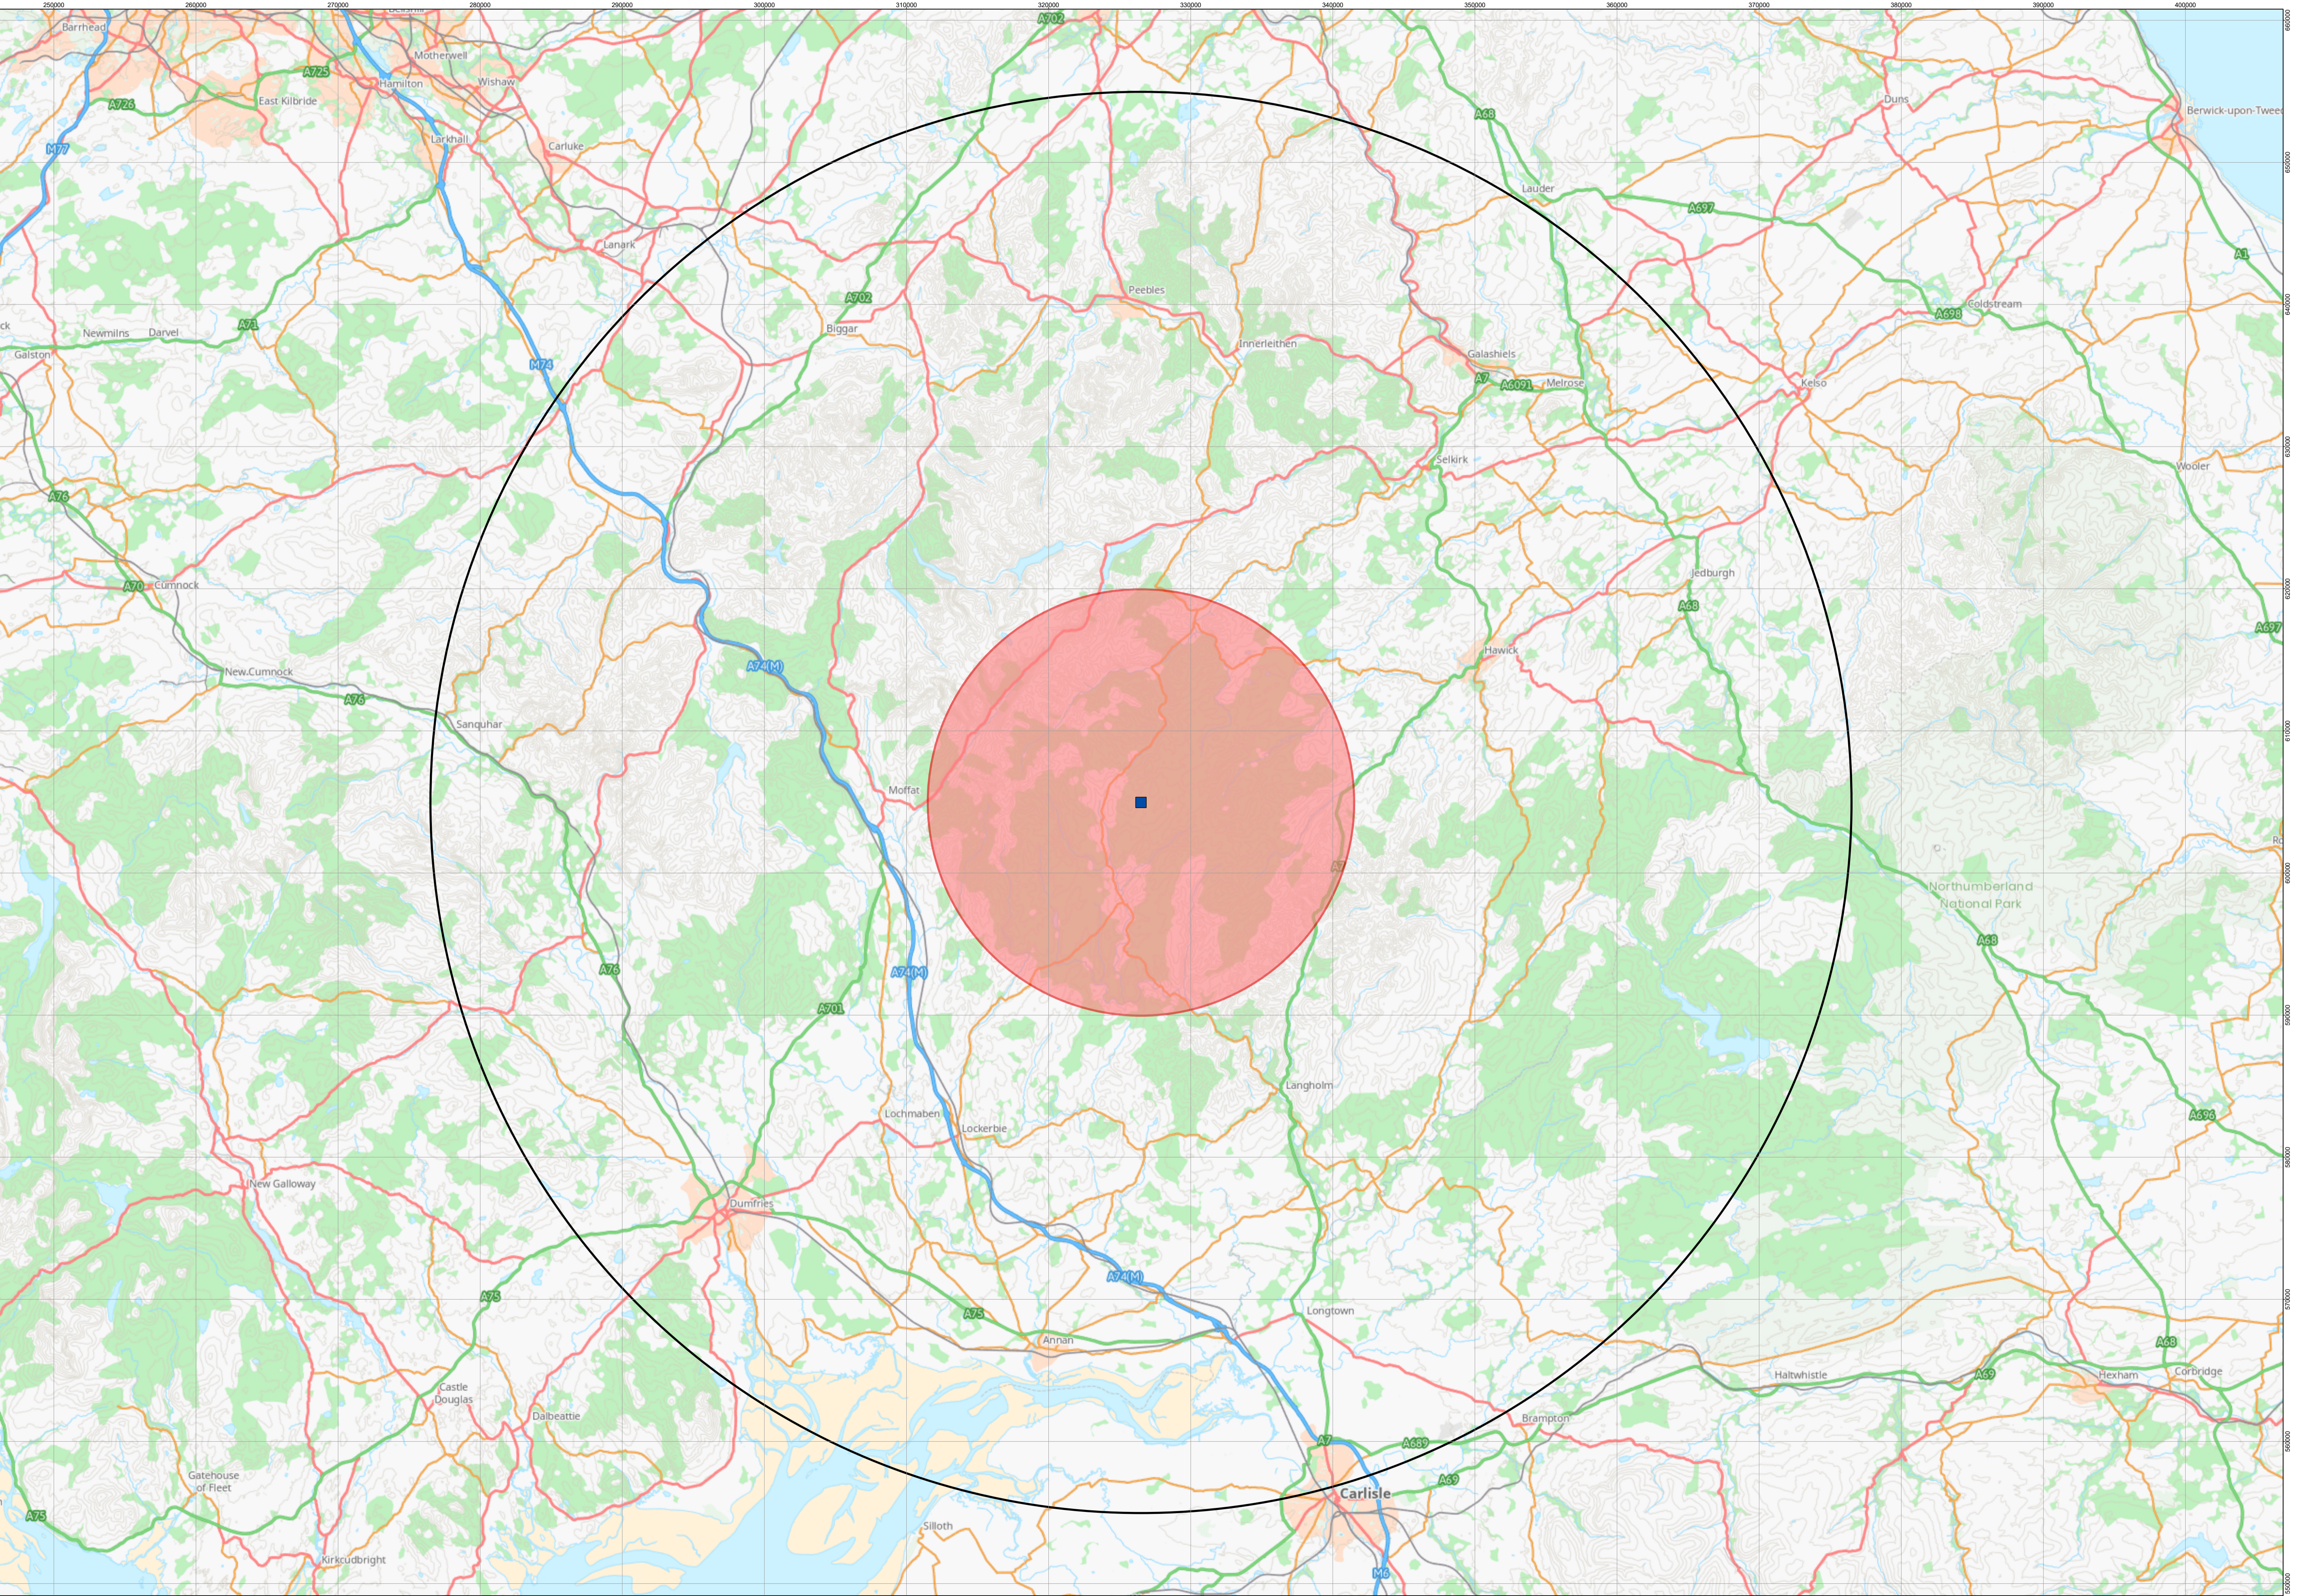

ESKDALEMUIR, DUMFRIES & GALLOWAY  
ESKDALEMUIR SEISMIC ARRAY LOCATION AND EXCLUSION/RESTRICTION ZONES

**KEY**

- Seismic Array
- 15km Exclusion Zone for Wind Turbines
- 50km Restricted Zone for Wind Turbines