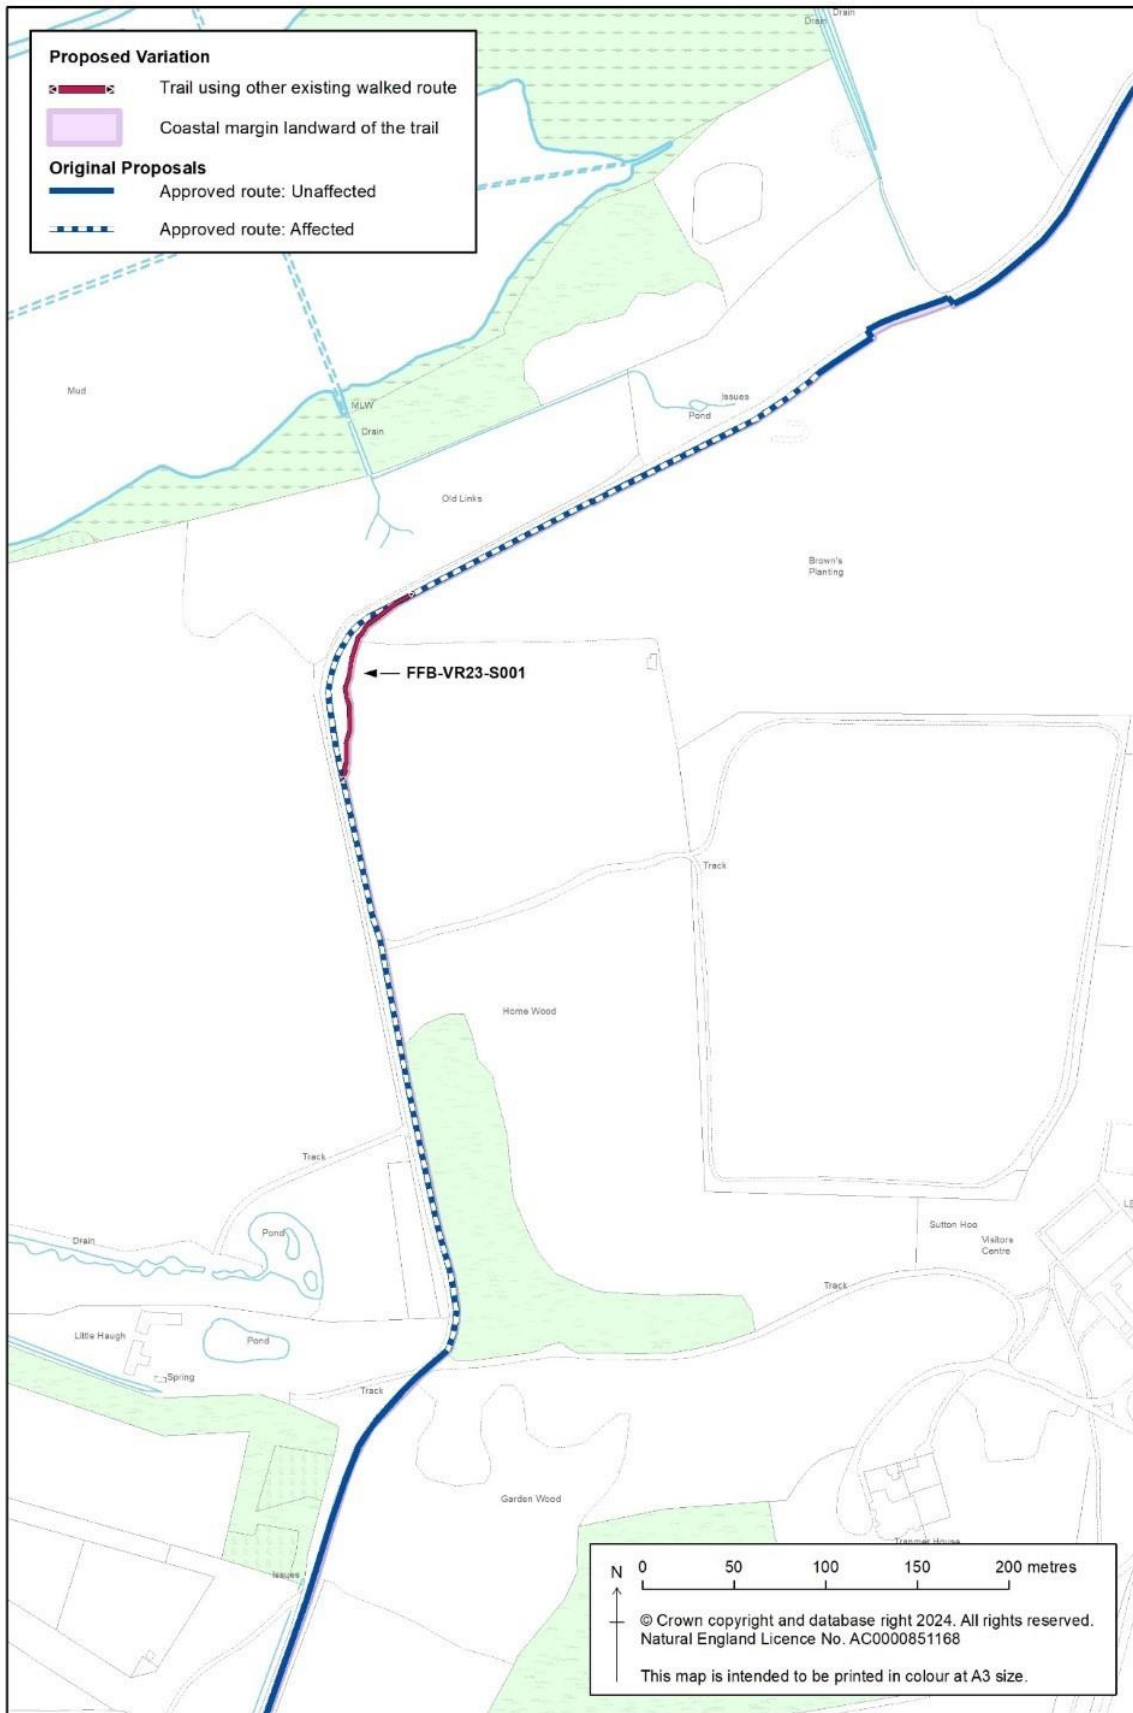

Map VR23b Sutton Hoo

Map VR23d Methergate