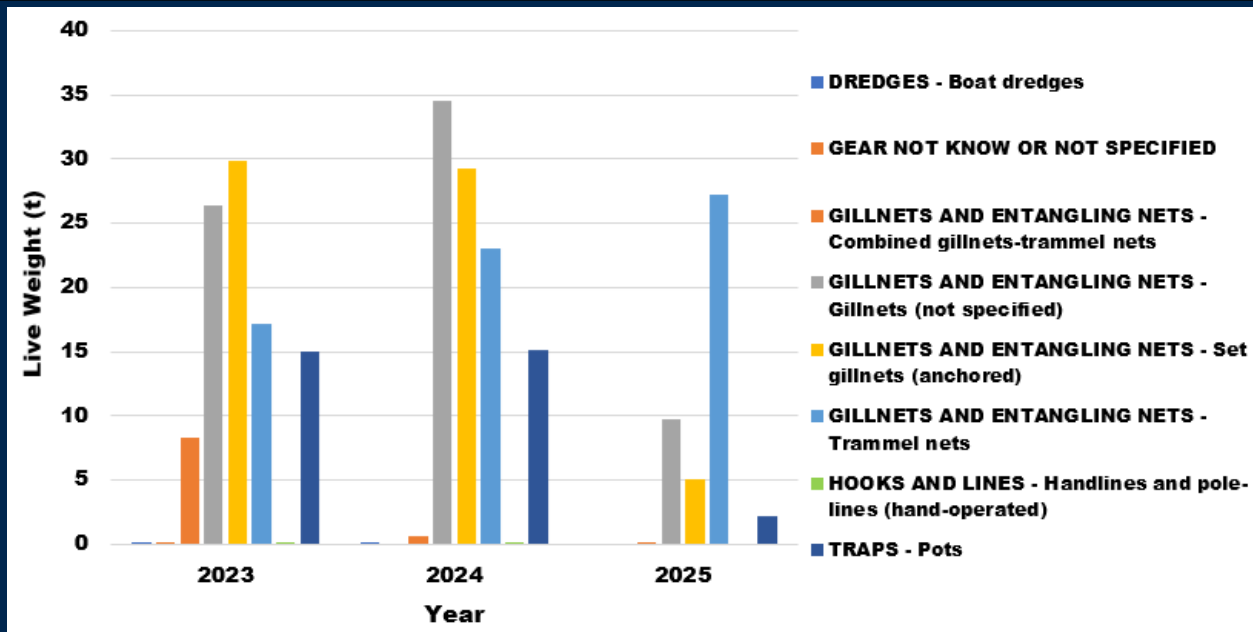

Crawfish

(*Palinurus spp*)

By Year

MMO landing data. Live weight in tonnes, all vessel sizes, all nationalities from 2023 – 21 July 2025.

By Vessel Size

MMO landing data. Live weight in tonnes, all vessel sizes, all nationalities 2023 - 21 July 2025.

By Gear Type

MMO landing data. Live weight in tonnes, all nationalities landing from 2023 to 21 July 2025 by gear type.

By Area ICES

MMO landing data. Live-weight in tonnes, all nationalities landing into ICES area 7 2023 - 21 July 2025.