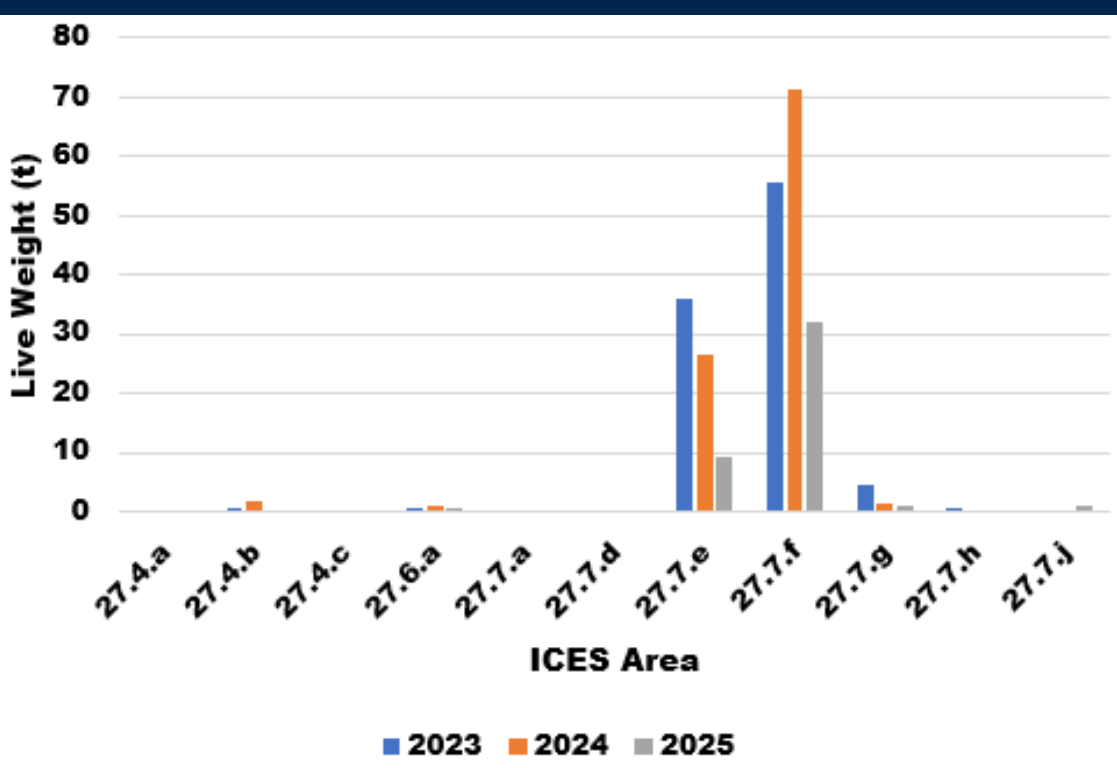

Crawfish

(*Palinurus spp*)

By Year

MMO landing data. Live weight in tonnes, all vessel sizes, all nationalities from 2023 – 21 July 2025.

By Vessel Size

MMO landing data. Live weight in tonnes, all vessel sizes, all nationalities 2023 - 21 July 2025.

By Gear Type

MMO landing data. Live weight in tonnes, all nationalities landing from 2023 to 21 July 2025 by gear type.

By Area ICES

MMO landing data. Live-weight in tonnes, all nationalities landing into ICES area 7 2023 - 21 July 2025.