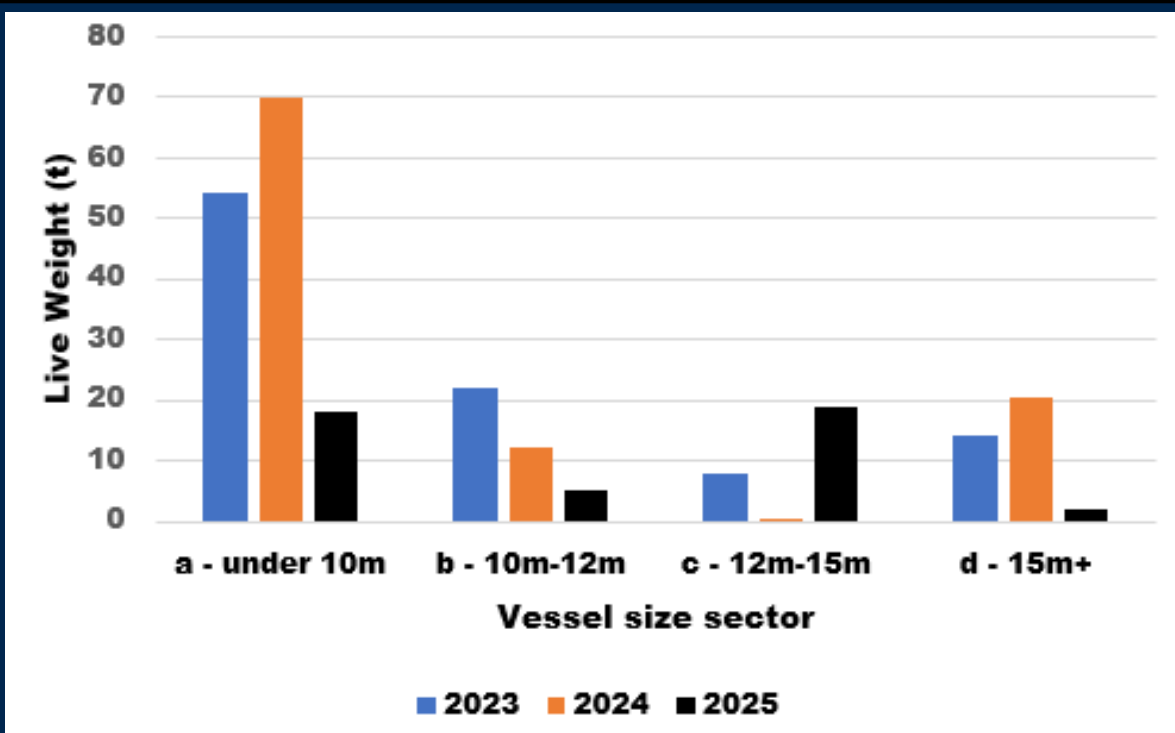

Crawfish

(*Palinurus spp*)

By Year

MMO landing data. Live weight in tonnes, all vessel sizes, all nationalities from 2023 – 21 July 2025.

By Vessel Size

MMO landing data. Live weight in tonnes, all vessel sizes, all nationalities 2023 - 21 July 2025.

By Gear Type

MMO landing data. Live weight in tonnes, all nationalities landing from 2023 to 21 July 2025 by gear type.

By Area ICES

MMO landing data. Live-weight in tonnes, all nationalities landing into ICES area 7 2023 - 21 July 2025.