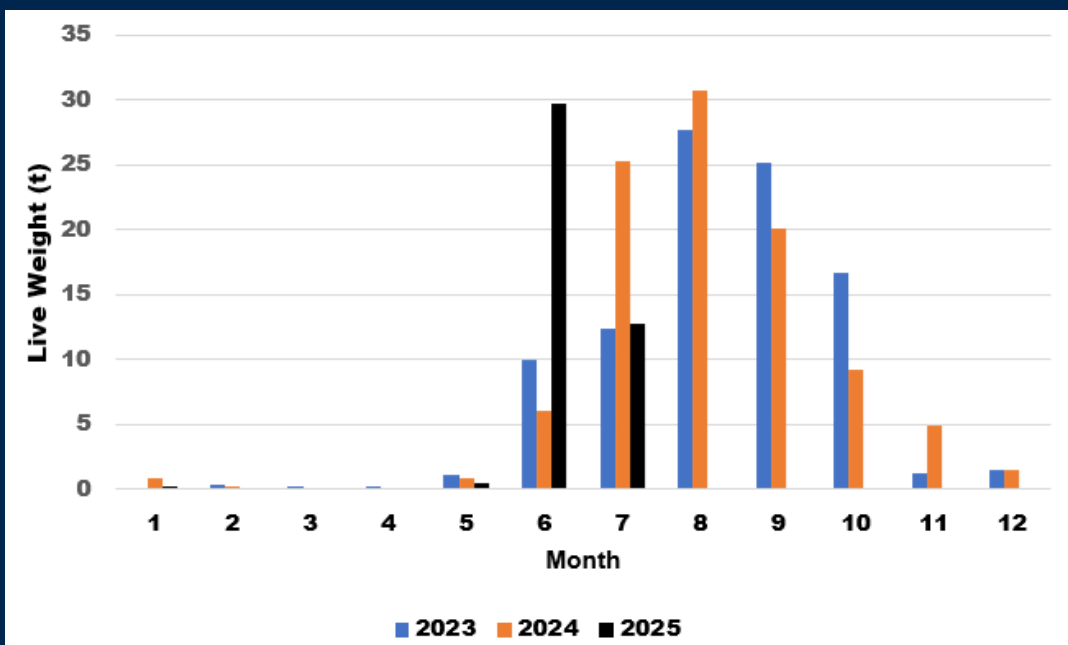

Crawfish

(*Palinurus spp*)

By Year

MMO landing data. Live weight in tonnes, all vessel sizes, all nationalities from 2023 – 21 July 2025.

By Vessel Size

MMO landing data. Live weight in tonnes, all vessel sizes, all nationalities 2023 - 21 July 2025.

By Gear Type

MMO landing data. Live weight in tonnes, all nationalities landing from 2023 to 21 July 2025 by gear type.

By Area ICES

MMO landing data. Live-weight in tonnes, all nationalities landing into ICES area 7 2023 - 21 July 2025.