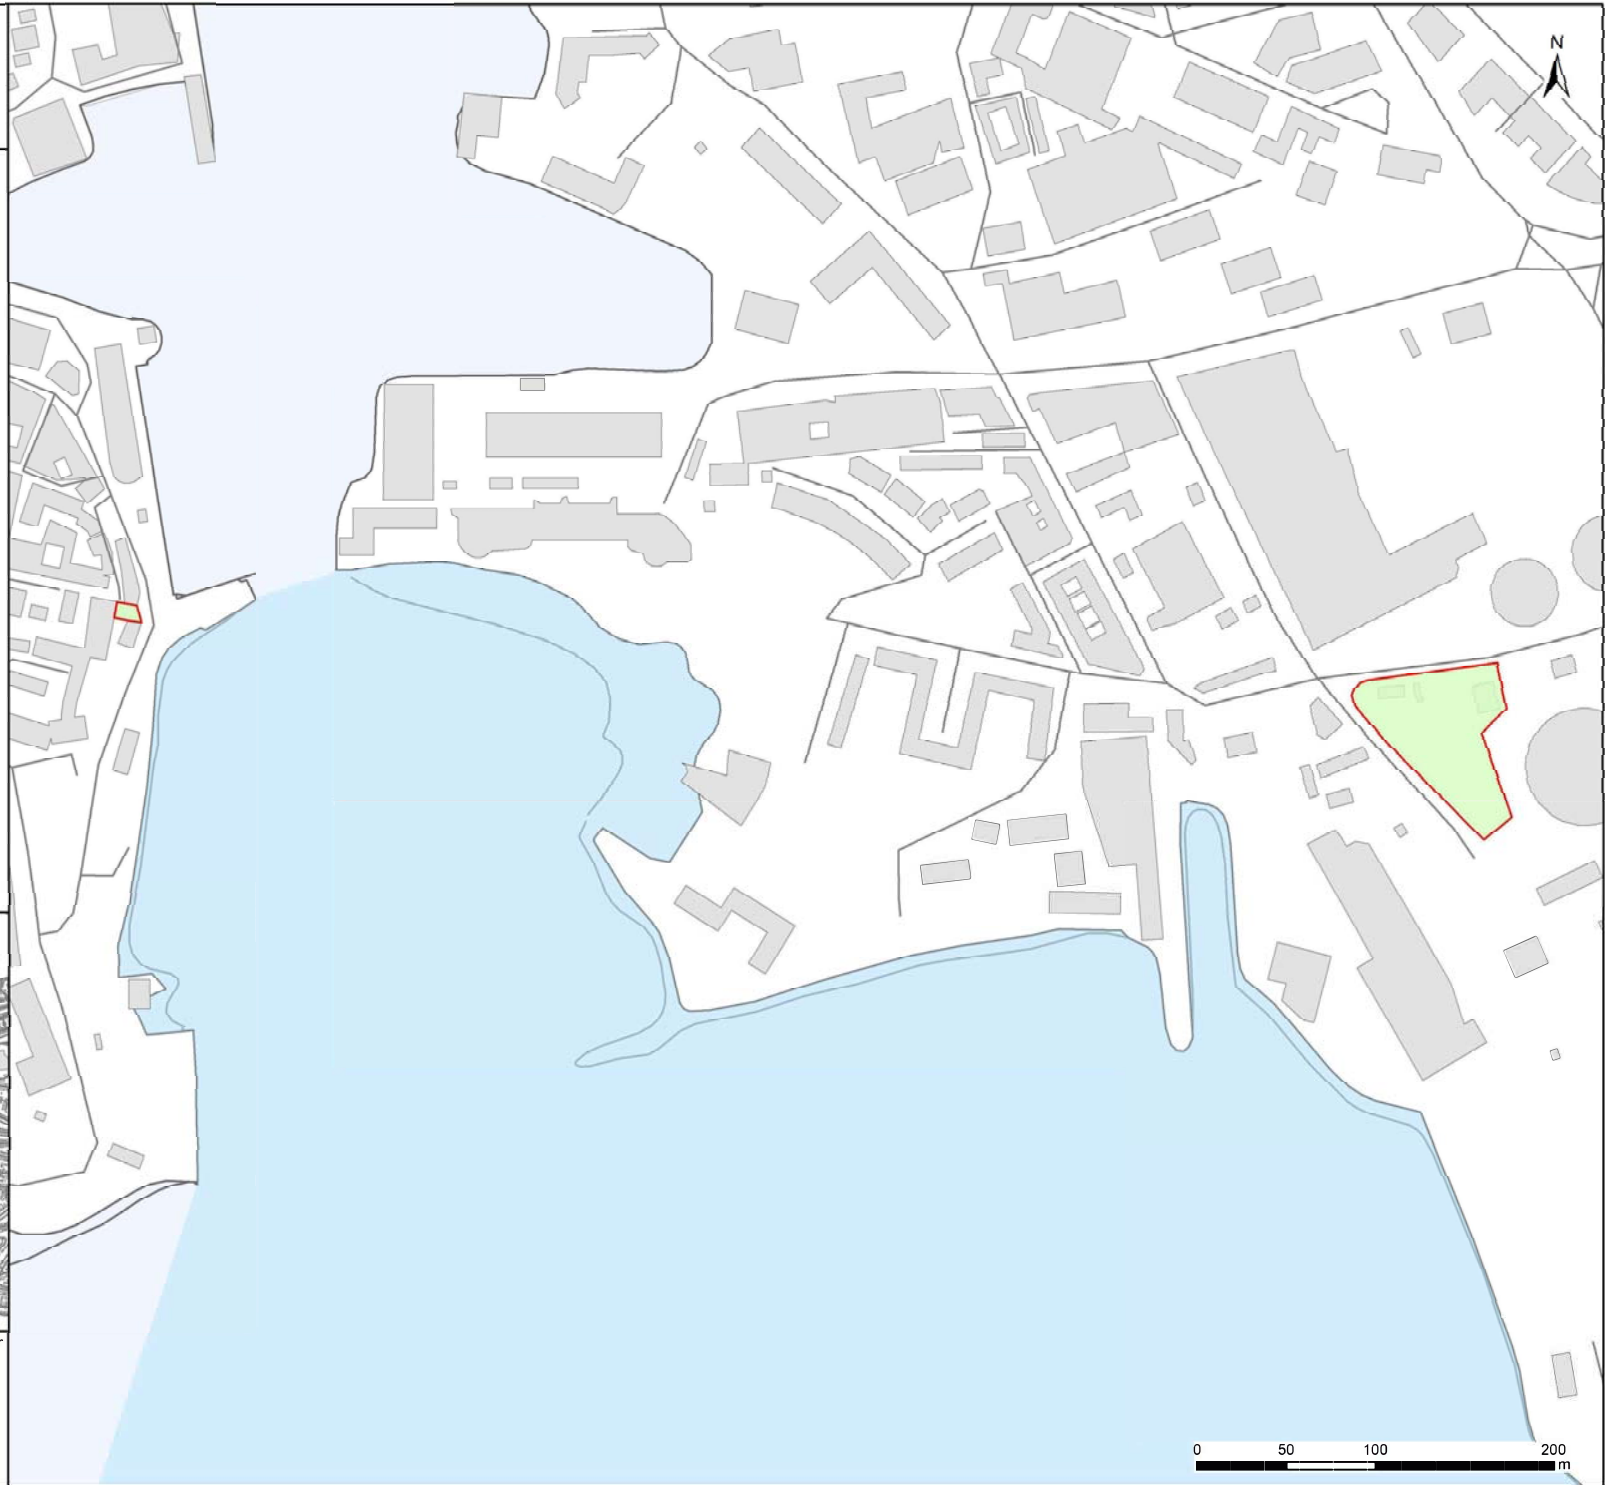

**Cattewater Harbour  
Harbour Revision Order 2025  
Cattewater Harbour Premises Plan**

 Harbour Premises

The harbour premises referred to in article 2 of the Cattewater Harbour Revision Order 2025 are shown for illustrative purposes outlined red and shaded green.

© Contains OS data © Crown copyright and database right, 2023.

0 0.25 0.5 1 km

Cattewater Harbour  
Commissioners  
2, The Barbican  
Plymouth, Devon  
PL1 2LR  
Date: 14/09/2023  
1:3,000 @ A3

0 50 100 200 m