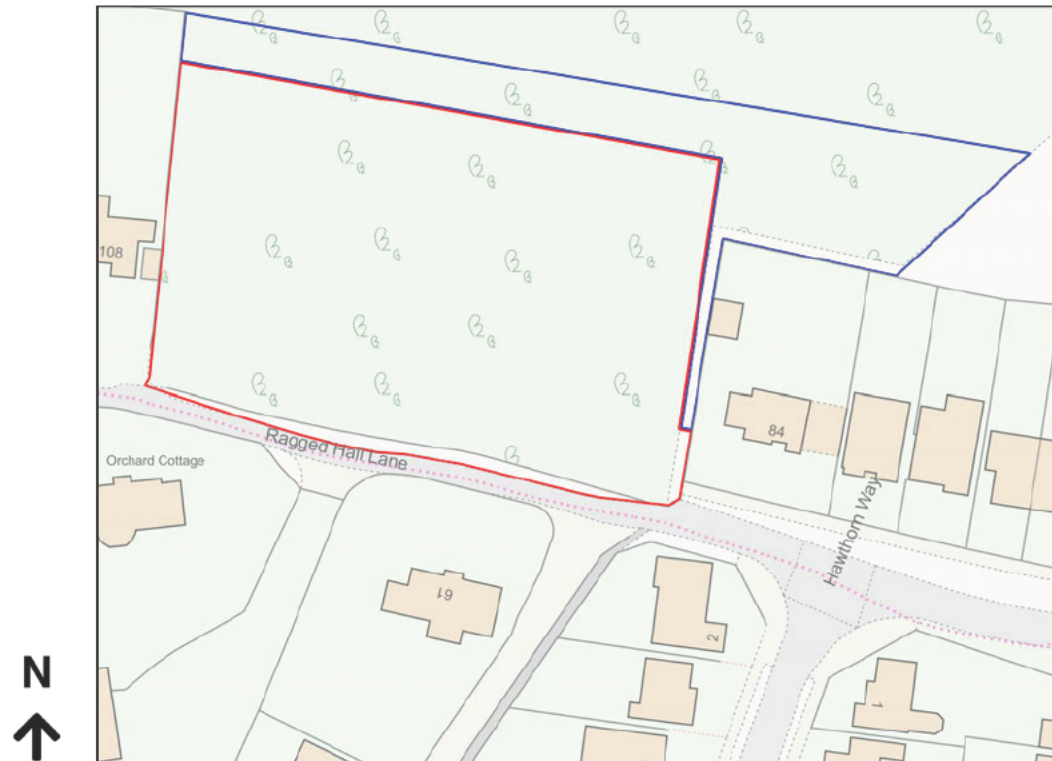

# Location Plan

Site Address: Easting: 513085 Northing: 205206

Date Produced: 24-Jan-2024

Scale: 1:1250 @A4

Planning Portal Reference: PP-12689166v1