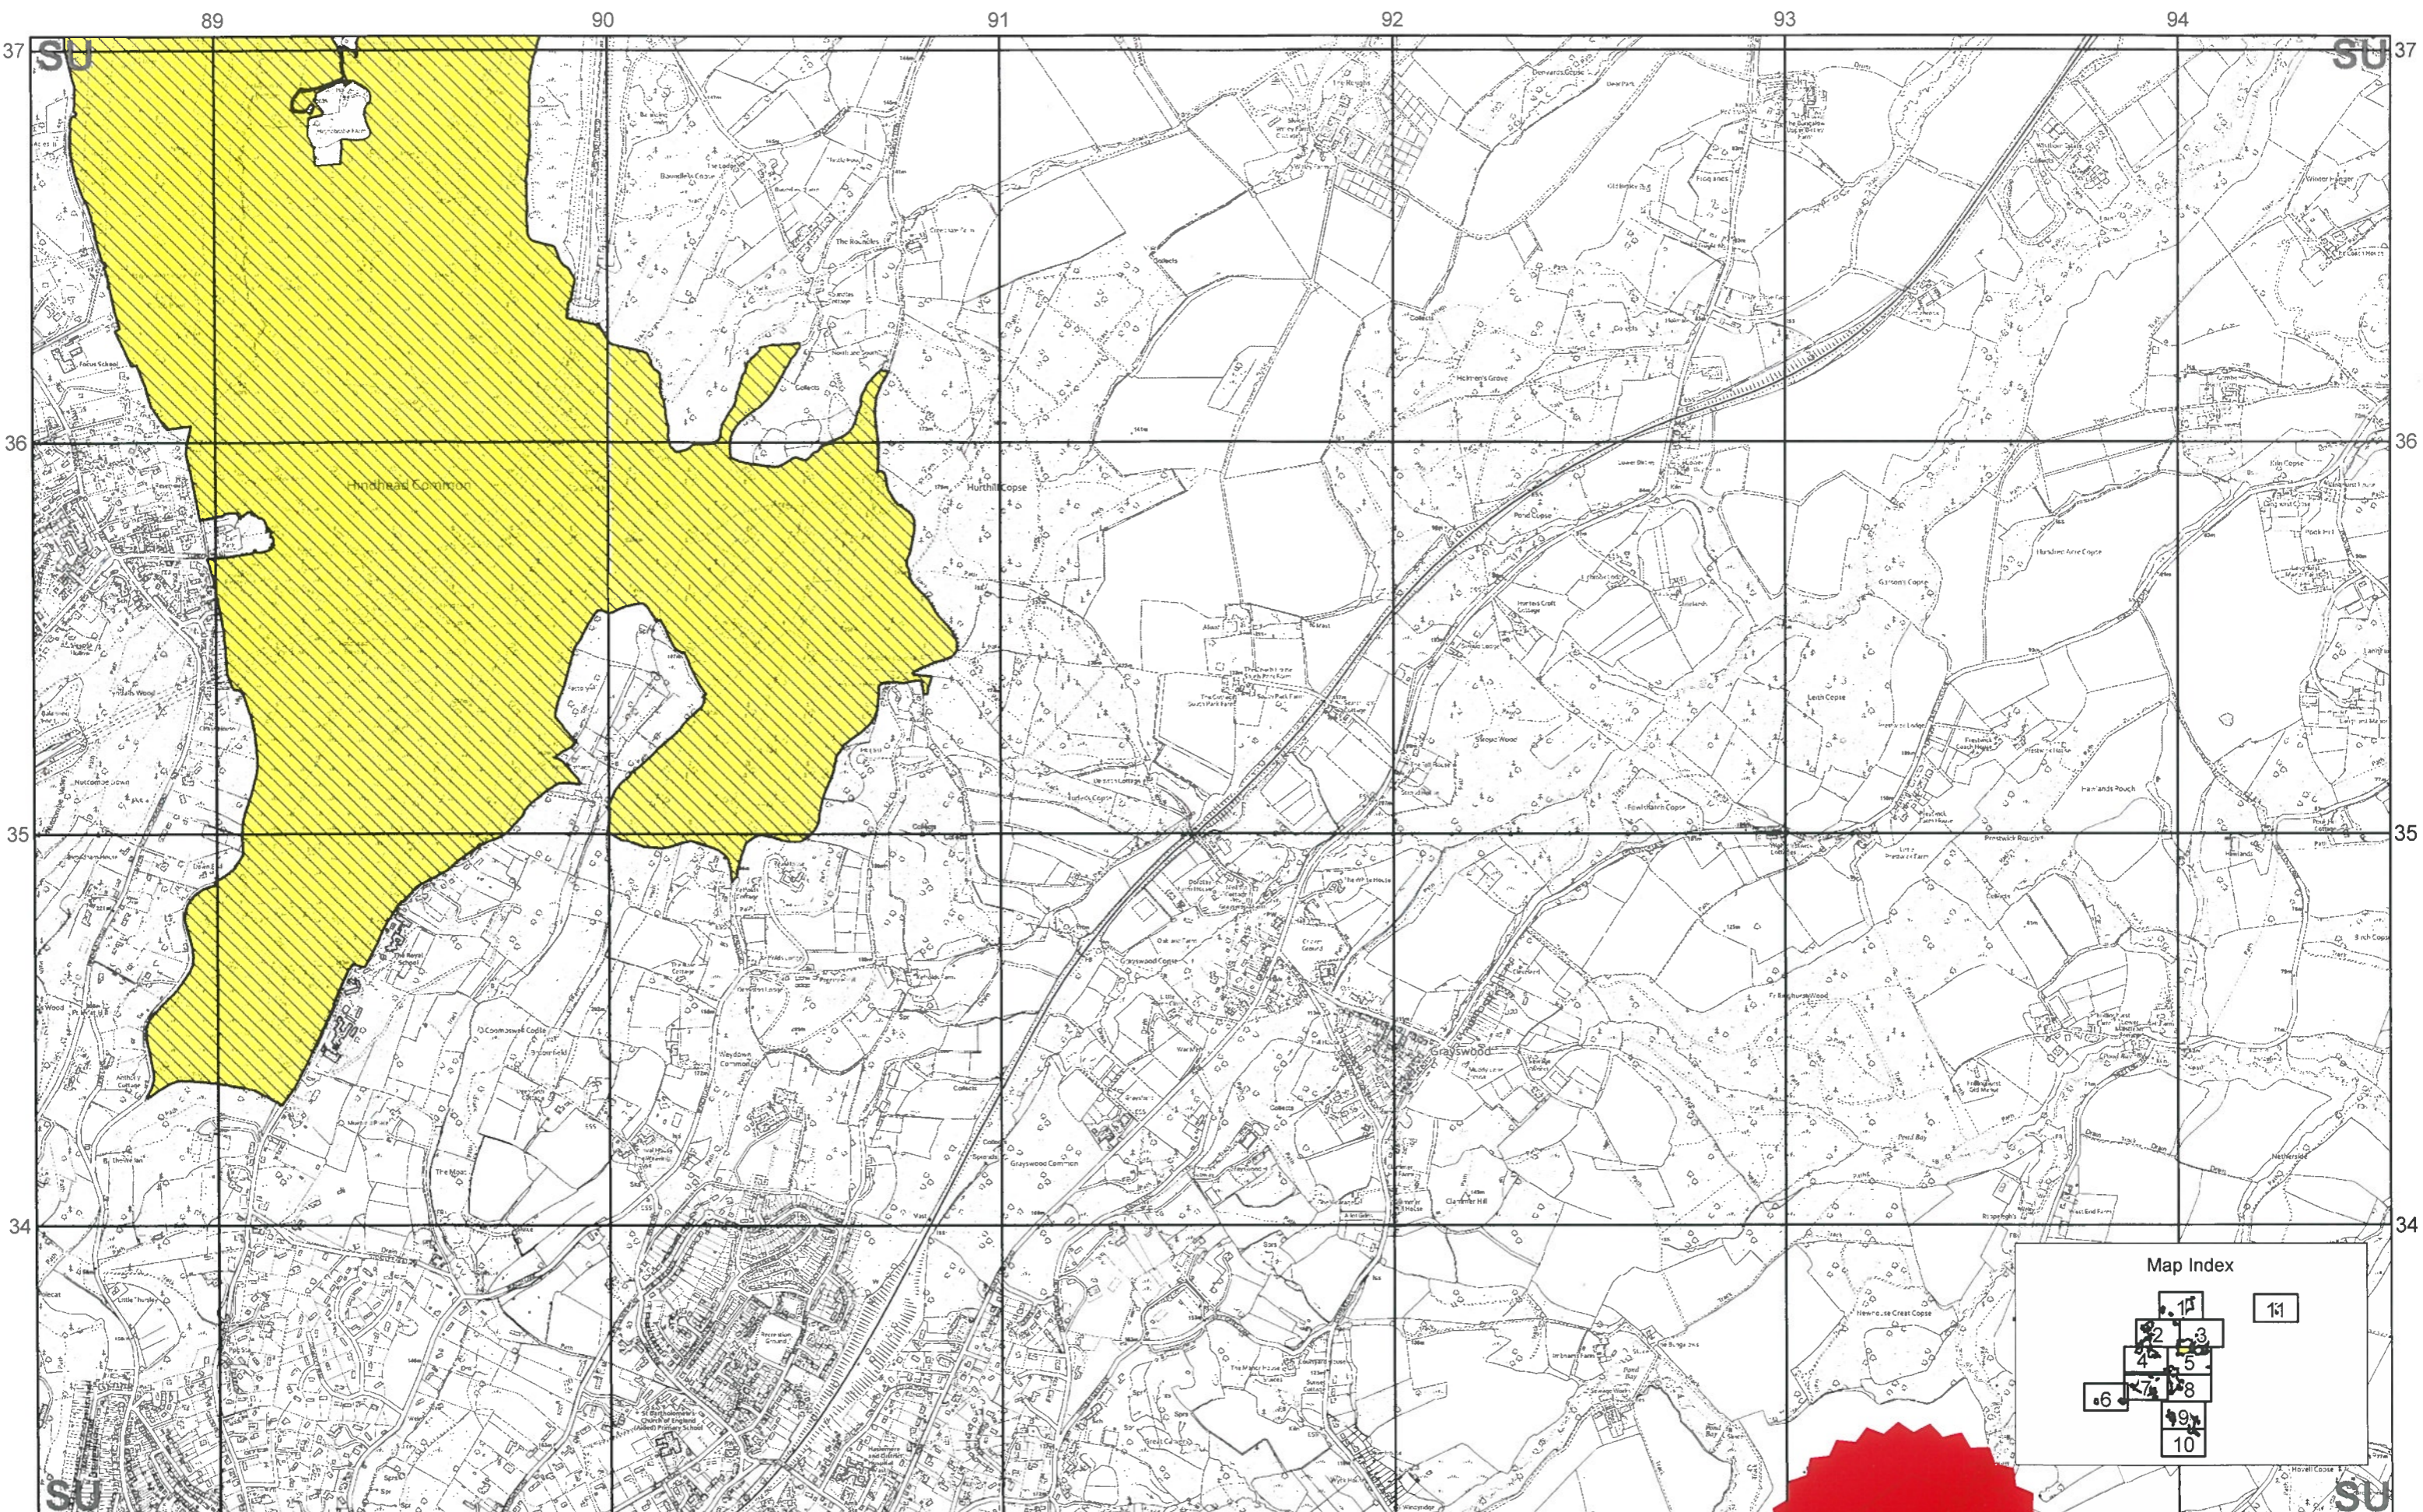

National Nature Reserve
Wealden Heaths
Surrey, Hampshire, West Sussex

Declaration No.01, 2025
Note:
The boundary shown is derived from large scale Ordnance Survey Mastermap, and may not match the background detail on this map

	Already declared 322.16 Hectares		Area of NNR extension Natural England 82.61 Hectares		Area of NNR extension Approved body 2359.74 Hectares
	Area of NNR de-declared 1.60 Hectares		Area of NNR De-declared and re-declared 1.13 Hectares		

Total Area: 2765.64 Hectares

Theme ID: SU894363
Grid Ref: SU894363
Version: 20250124
Plotted: 24/01/2025

Scale 1:15,000 at A3
Map 8 of 11

Reproduced by permission of Ordnance Survey on behalf of HMSO.
© Crown copyright and database right 2025.
All rights reserved Ordnance Survey Licence number 100022021.
© Natural England 2025