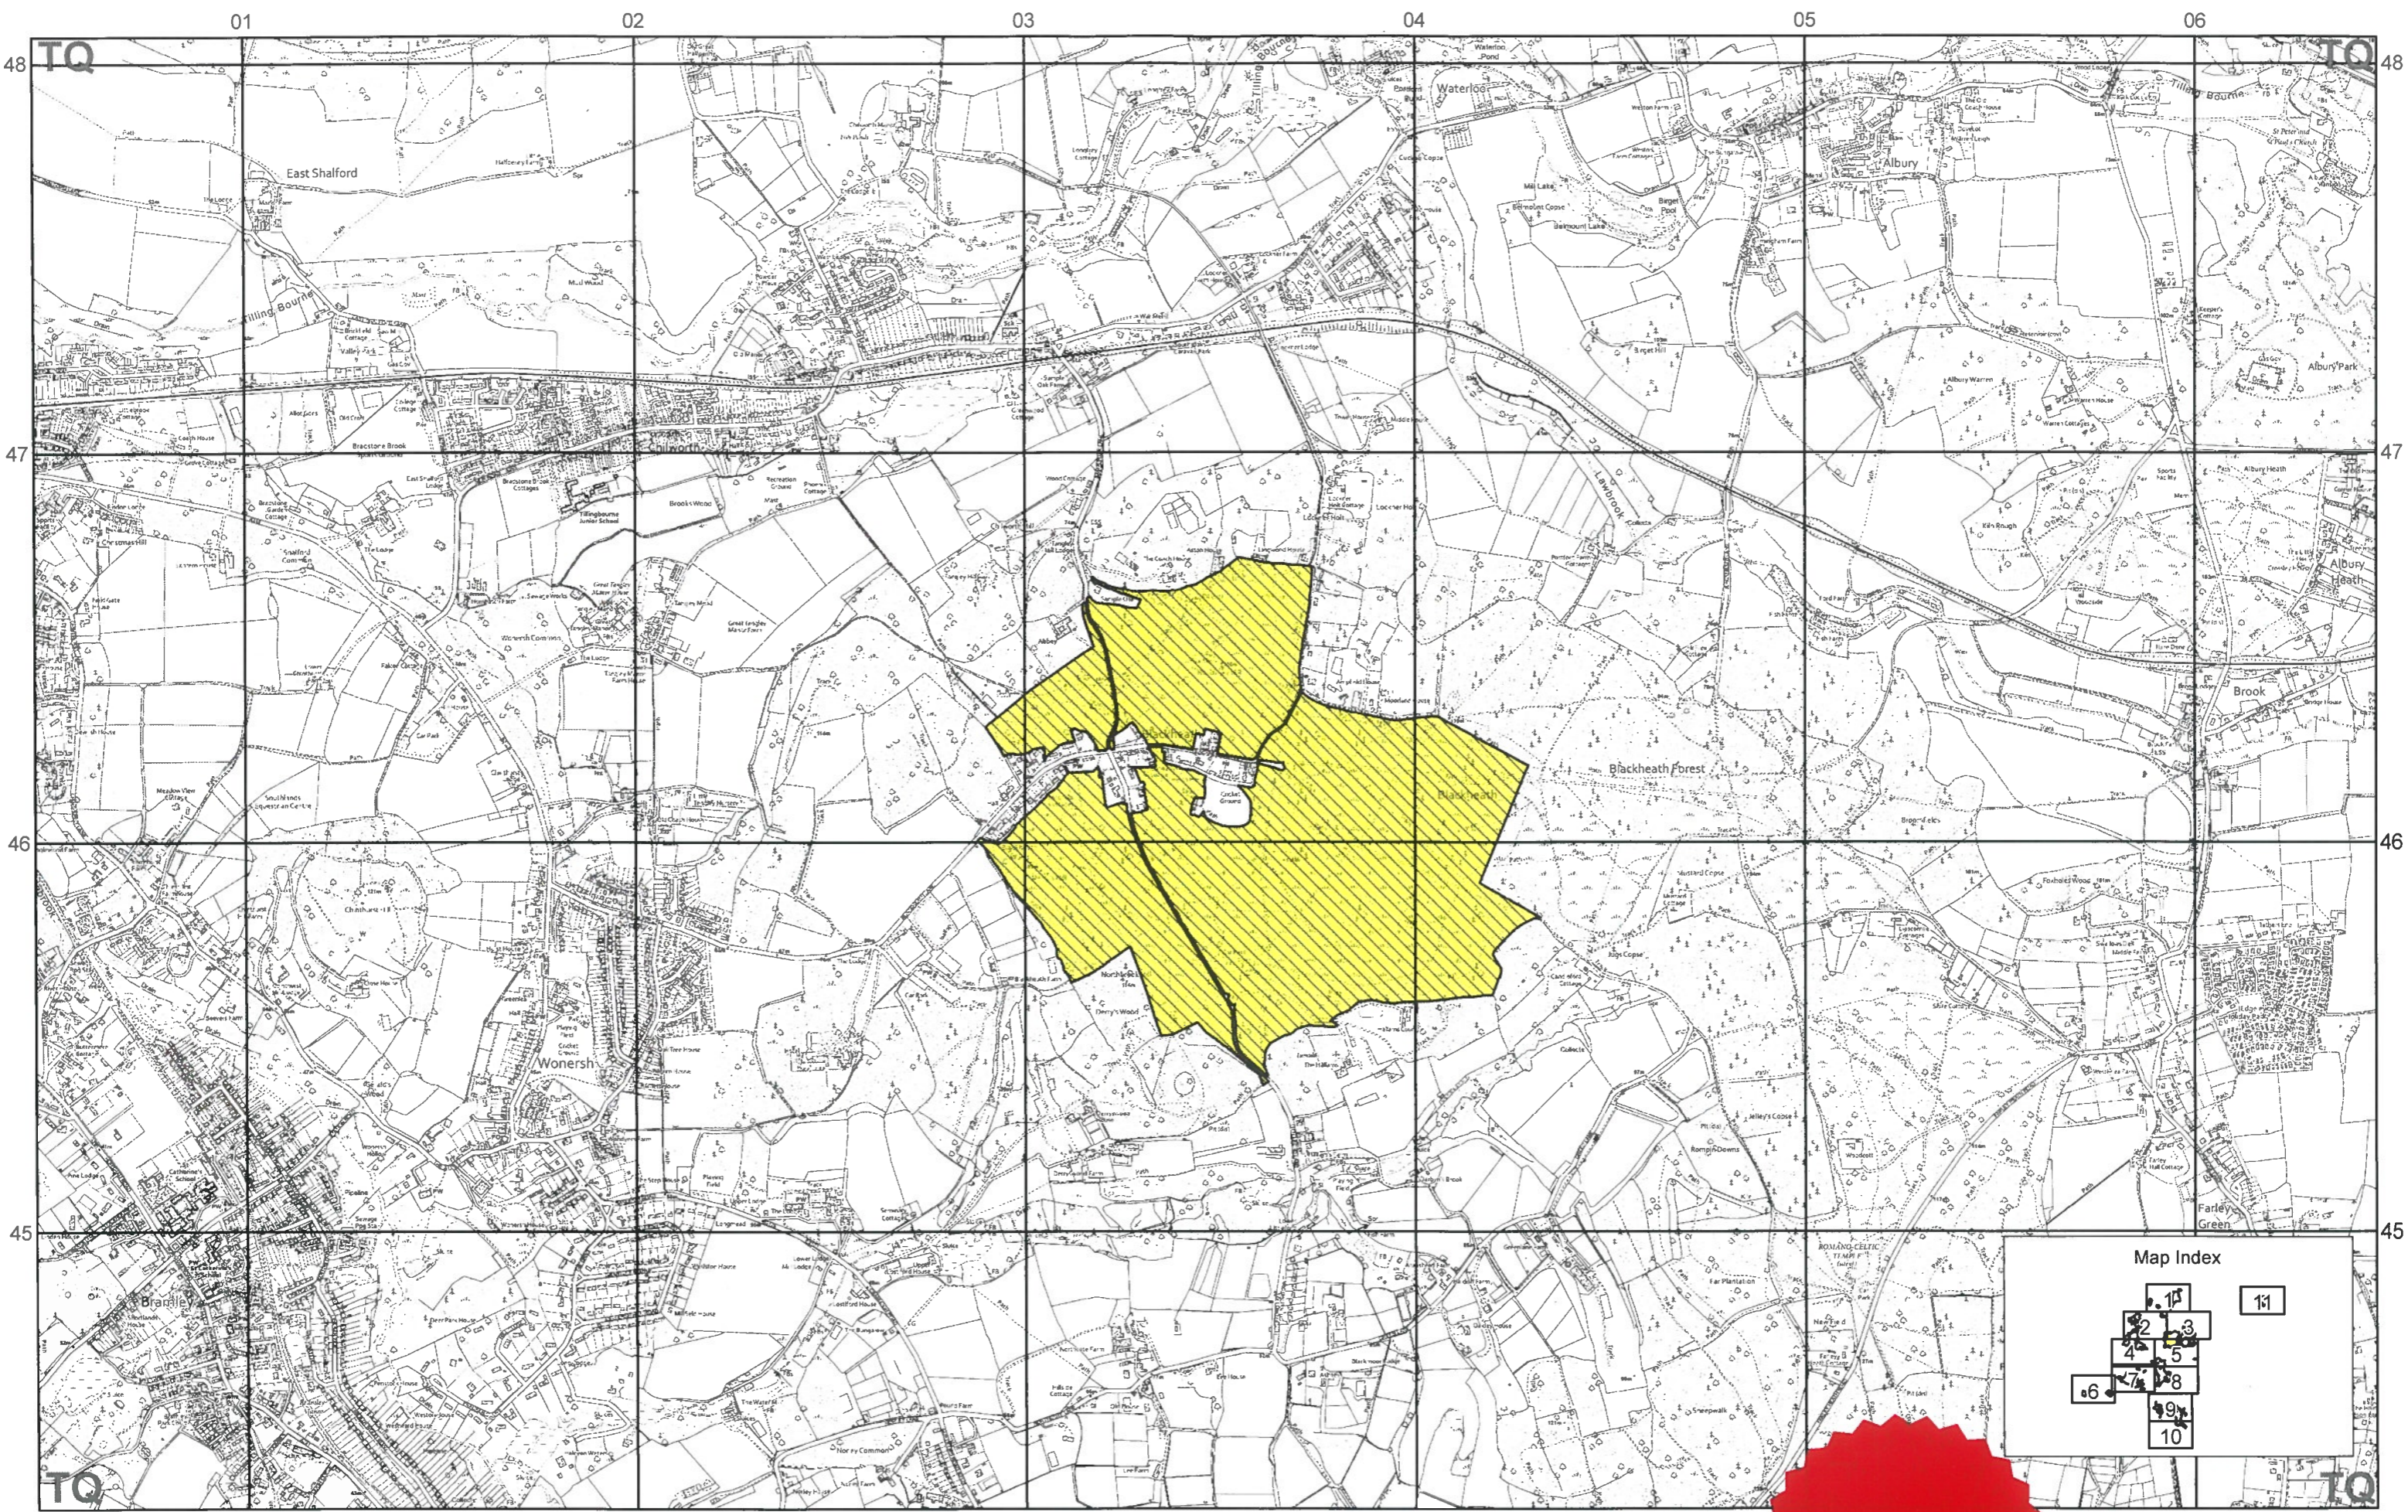

National Nature Reserve
Wealden Heaths
Surrey, Hampshire, West Sussex

Declaration No.01, 2025
Note:
The boundary shown is derived from large scale Ordnance Survey Mastermap, and may not match the background detail on this map

	Already declared 322.16 Hectares		Area of NNR extension Natural England 82.61 Hectares		Area of NNR extension Approved body 2359.74 Hectares
	Area of NNR de-declared 1.60 Hectares		Area of NNR De-declared and re-declared 1.13 Hectares		

Total Area: 2765.64 Hectares

Theme ID: Scale 1:15,000 at A3 Map 11 of 11
Grid Ref: SU894363
Version: 20250124
Plotted: 24/01/2025

Reproduced by permission of Ordnance Survey on behalf of HMSO.
© Crown copyright and database right 2025.
All rights reserved. Ordnance Survey Licence number 100022021.
© Natural England 2025