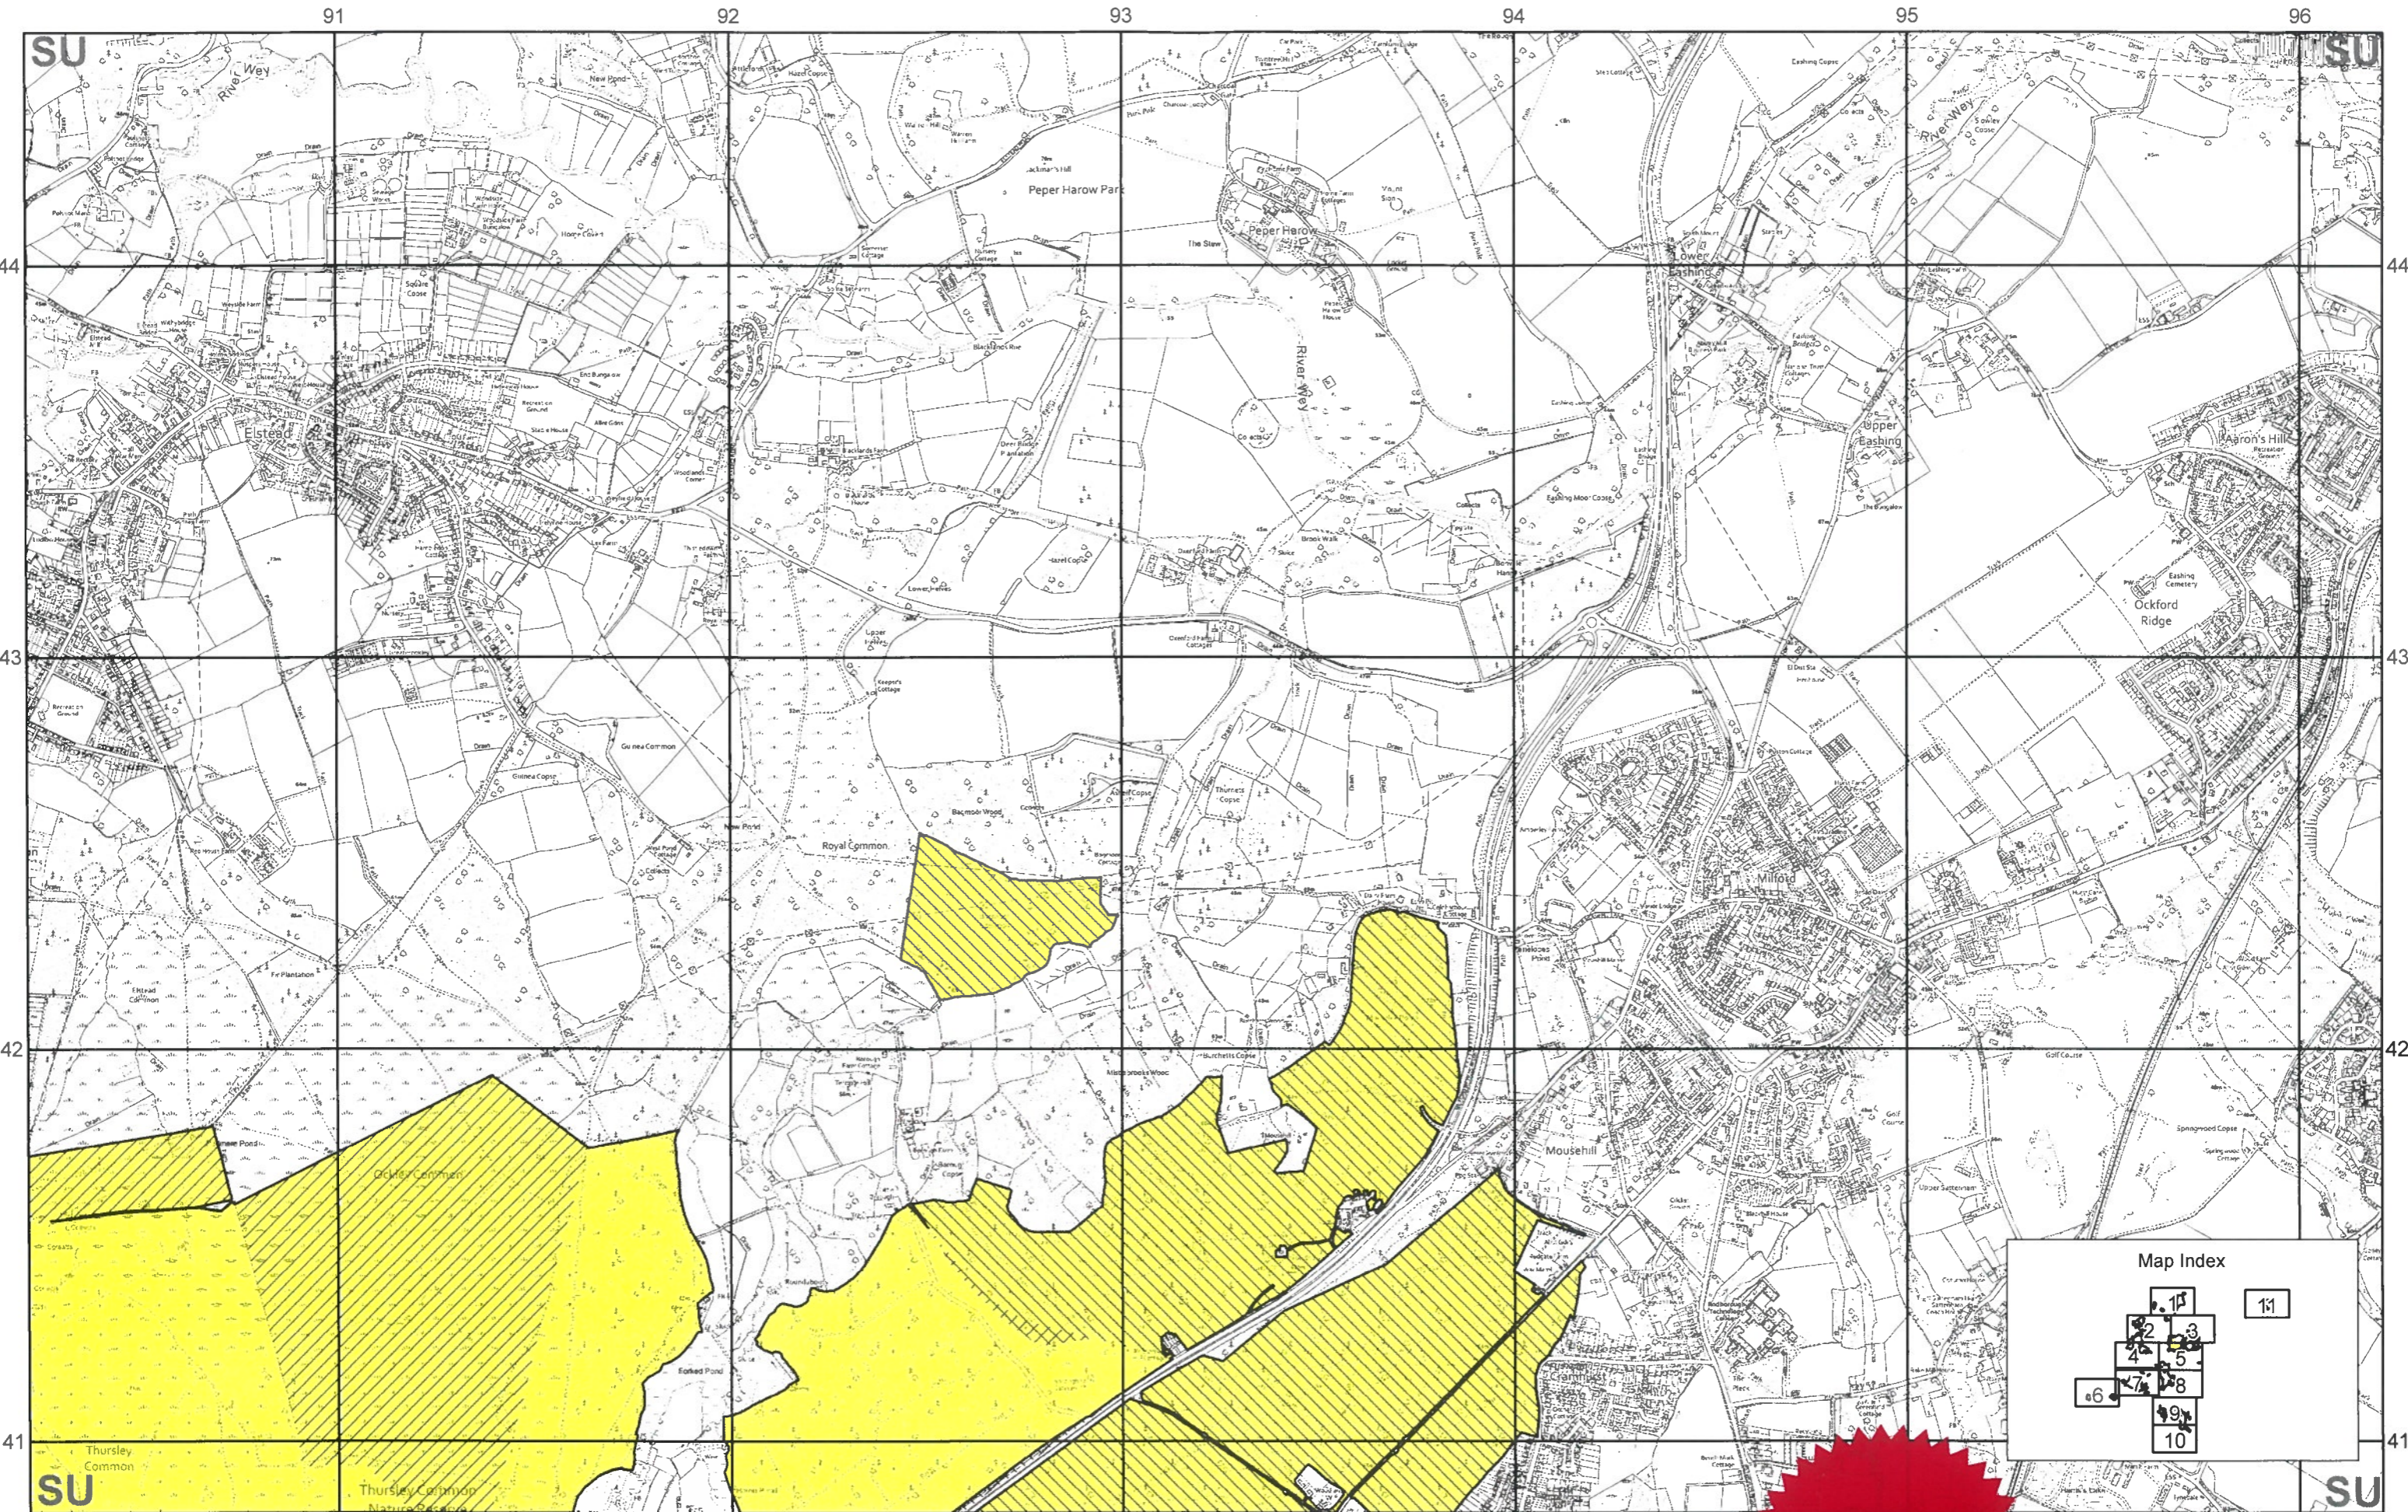

National Nature Reserve
Wealden Heaths
Surrey, Hampshire, West Sussex

Declaration No.01, 2025
Note:
The boundary shown is derived from large scale Ordnance Survey Mastermap, and may not match the background detail on this map.

Already declared
322.16 Hectares

Total Area: 2765.64 Hectares
Area of NNR extension
Natural England
82.61 Hectares

Area of NNR de-declared
1.60 Hectares

Area of NNR extension
Approved body
2359.74 Hectares

Area of NNR
De-declared and re-declared
1.13 Hectares

Theme ID: Scale 1:15,000 at A3 Map 3 of 11
Grid Ref: SU894363
Version: 20250124
Plotted: 24/01/2025

Reproduced by permission of Ordnance Survey on behalf of HMSO.
© Crown copyright and database right 2025.
All rights reserved. Ordnance Survey Licence number 100022021.
© Natural England 2025