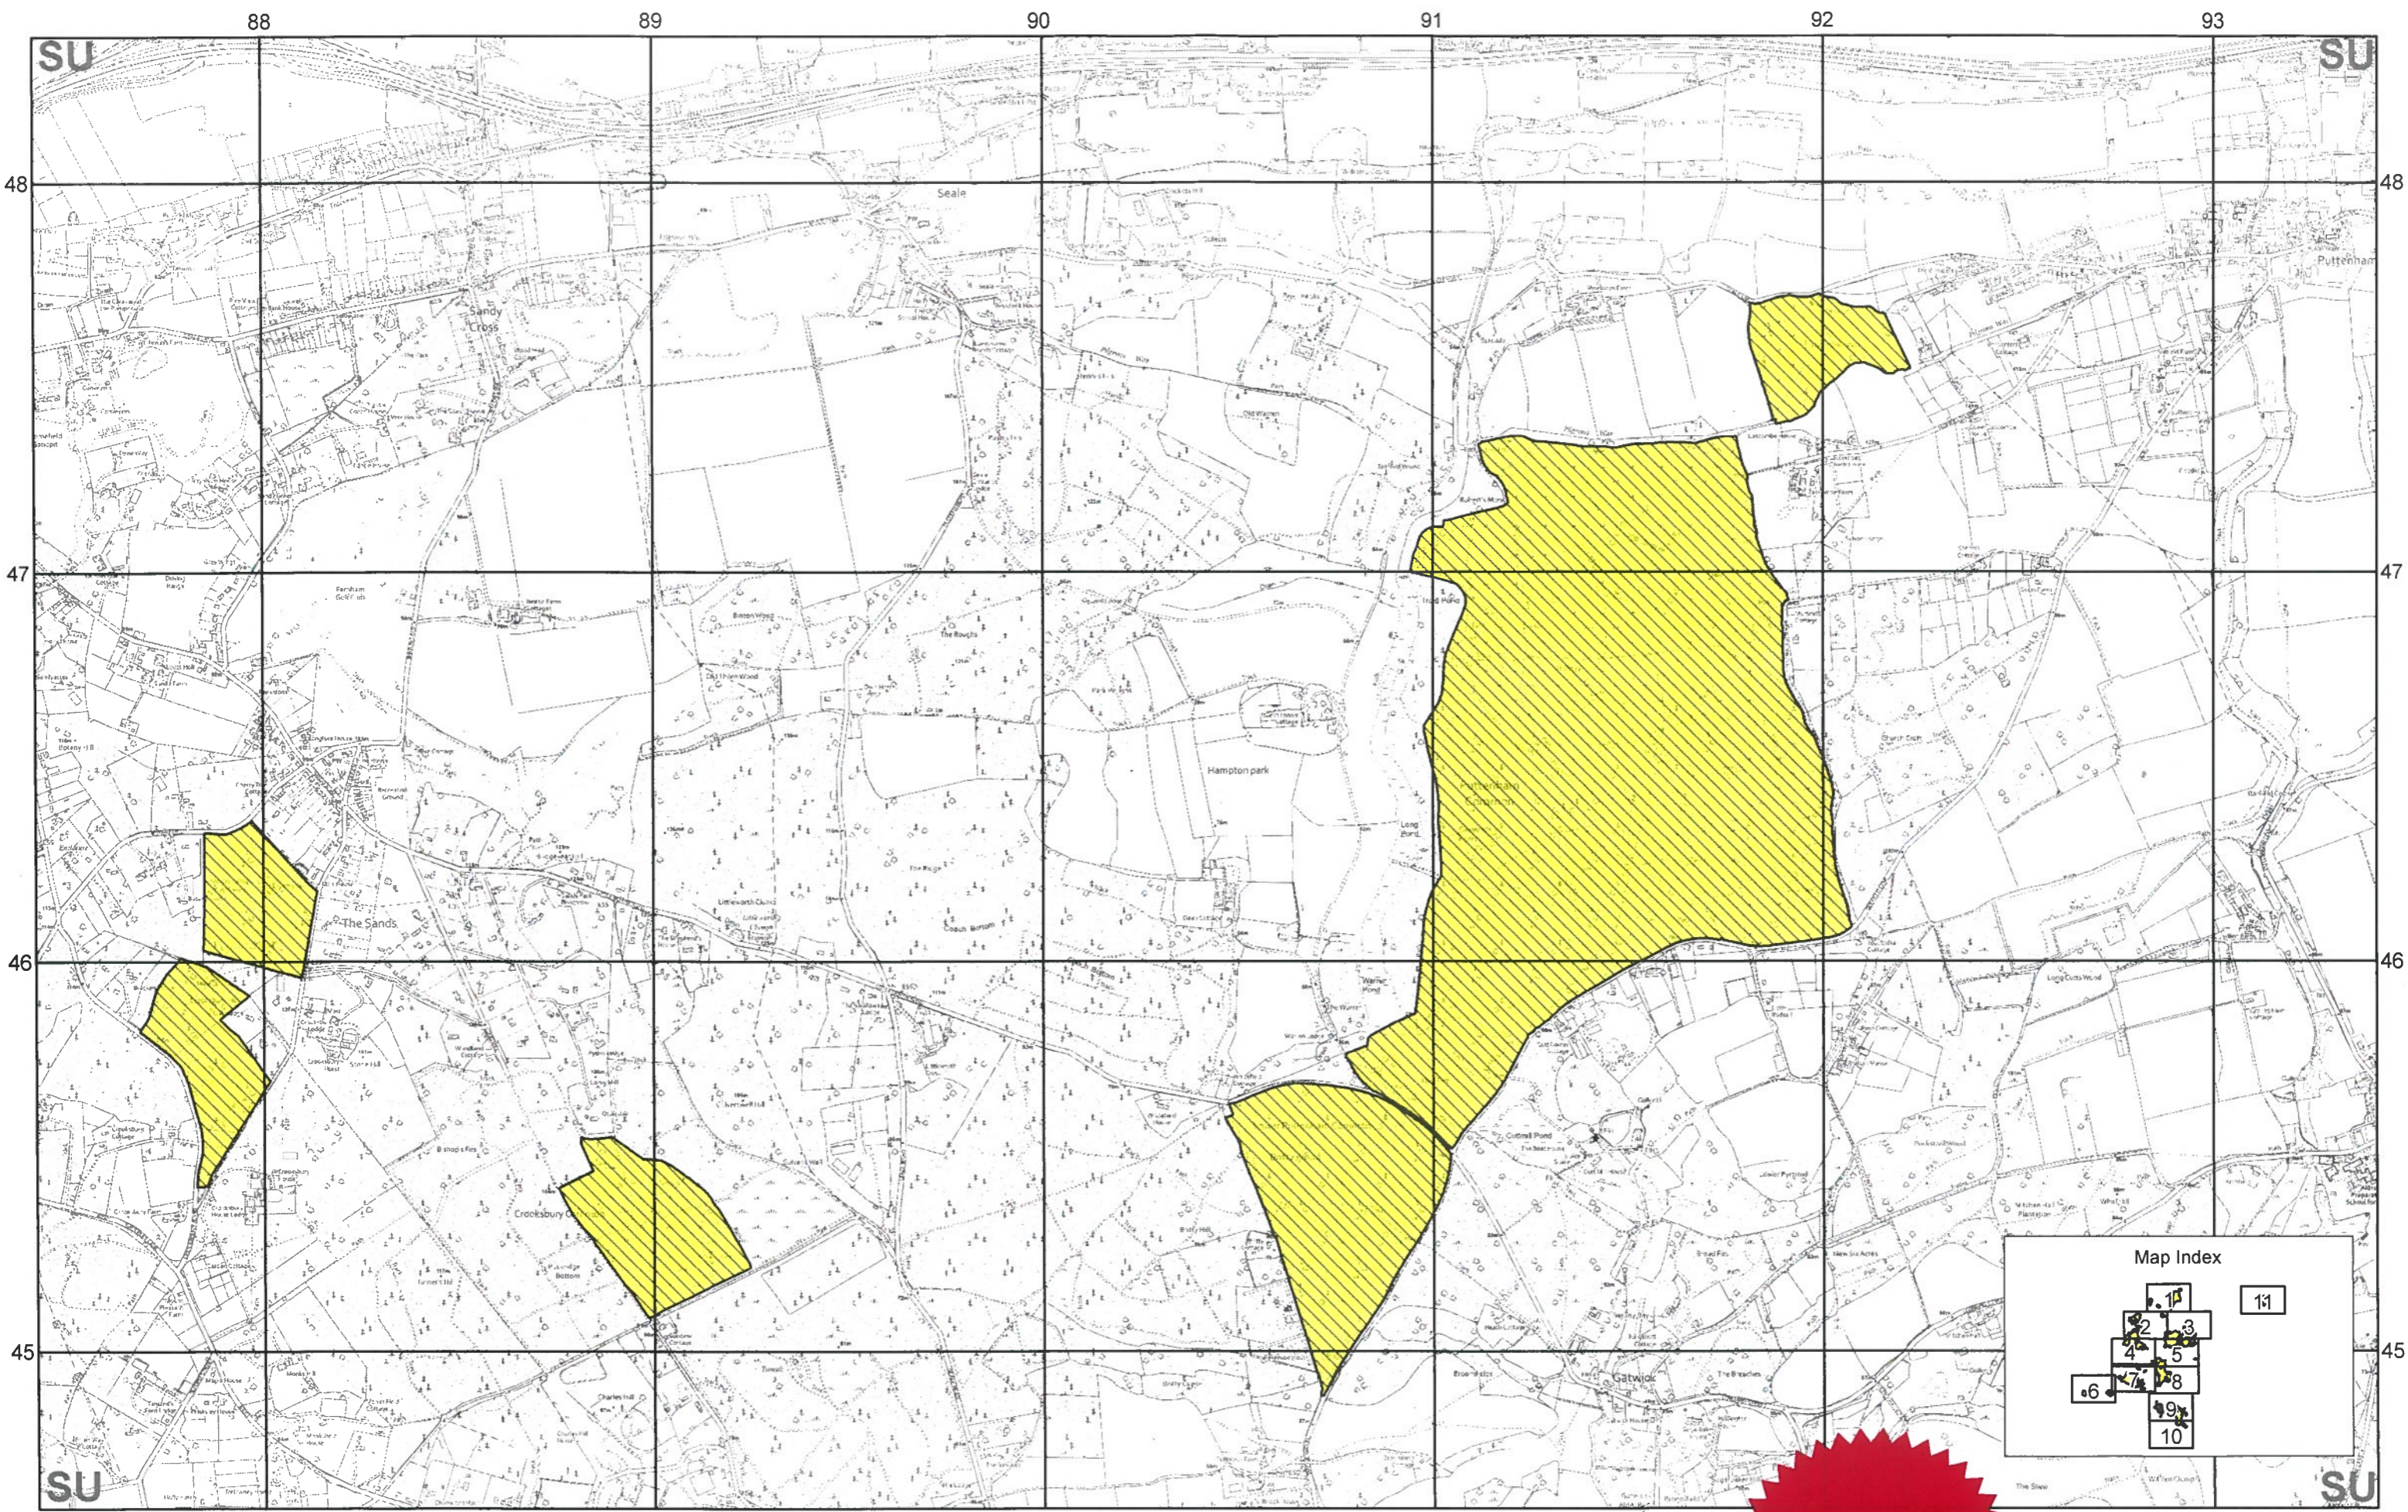

National Nature Reserve
Wealden Heaths
Surrey, Hampshire, West Sussex

Declaration No.01, 2025
Note:
The boundary shown is derived from large scale Ordnance Survey Mastermap, and may not match the background detail on this map

Already declared
322.16 Hectares

Total Area: 2765.64 Hectares

Area of NNR extension
Natural England
82.61 Hectares

Area of NNR de-declared
1.60 Hectares

Area of NNR extension
Approved body
2359.74 Hectares

Area of NNR
De-declared and re-declared
1.13 Hectares

Theme ID: Scale 1:15,000 at A3 Map 1 of 11