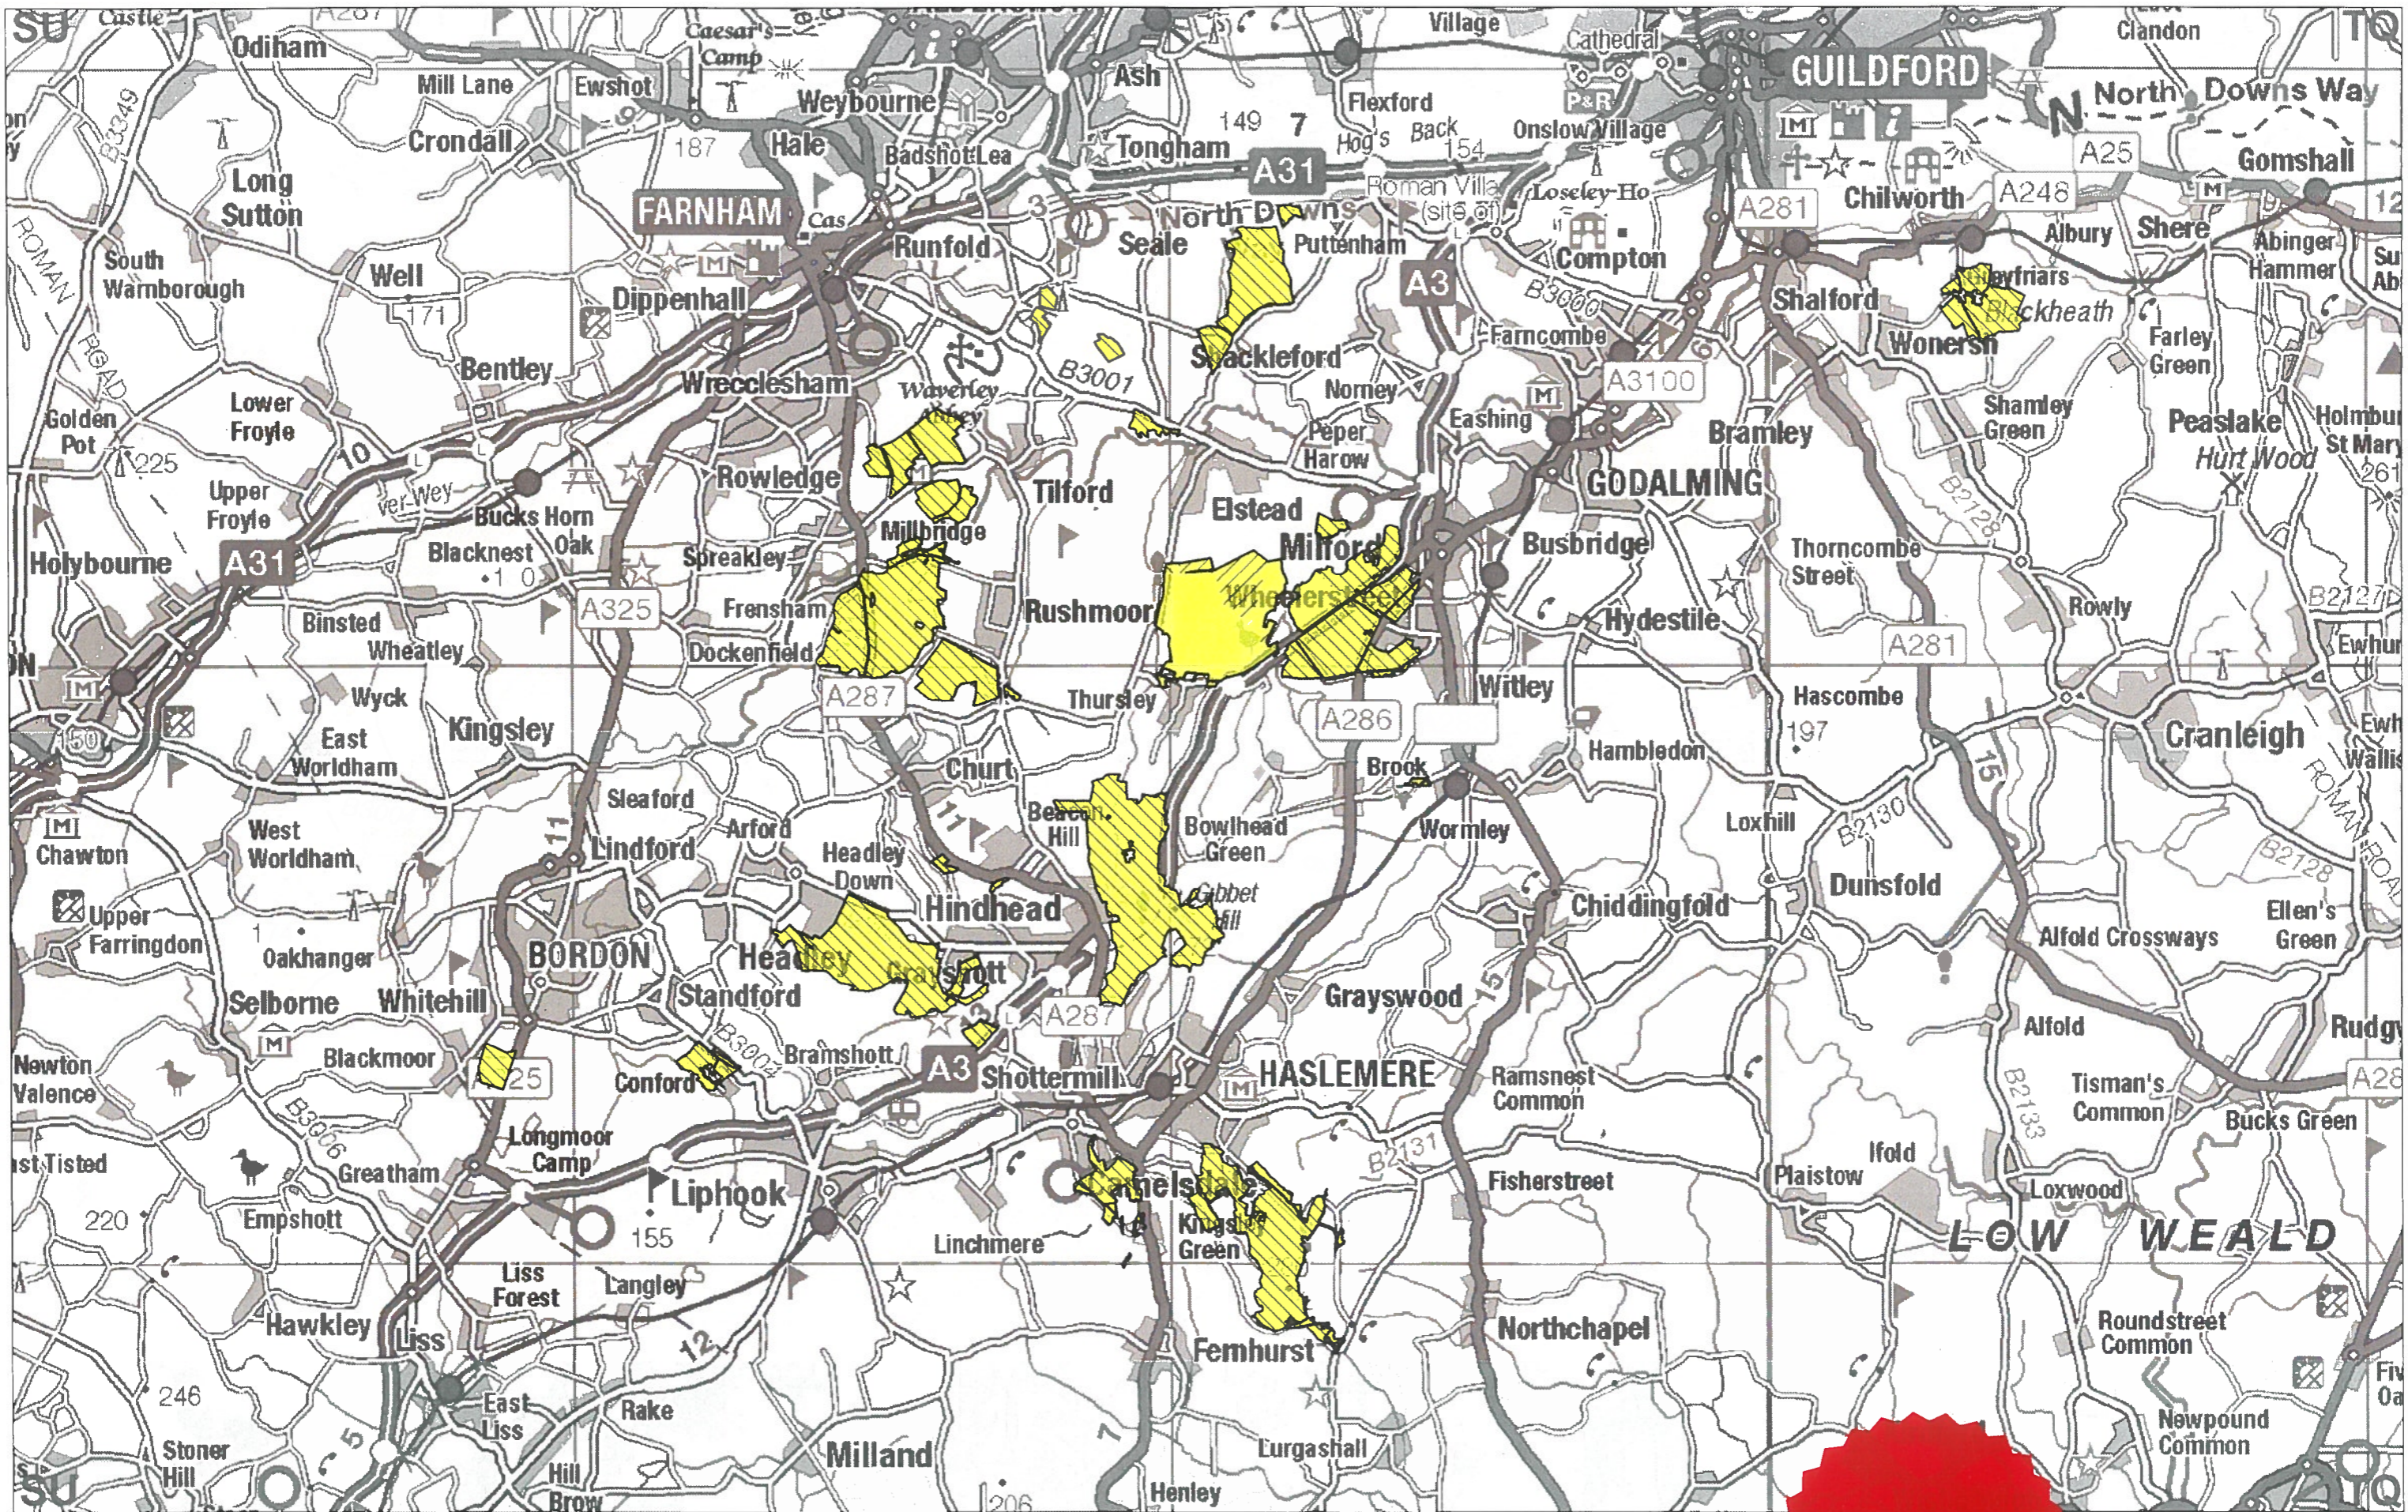

National Nature Reserve
Wealden Heaths
Surrey, Hampshire, West Sussex

Declaration No.01, 2025
Note:
The boundary shown is derived from large scale Ordnance Survey Mastermap, and may not match the background detail on this map.

Already declared
322.16 Hectares

Total Area: 2765.64 Hectares
Area of NNR extension
Natural England
82.61 Hectares

Area of NNR extension
Approved body
2359.74 Hectares
Area of NNR
De-declared and re-declared
1.13 Hectares

Area of NNR de-declared
1.60 Hectares

Theme ID: Scale 1:15,000 at A3 Map 1 of 1
Grid Ref: SU894363
Version: 20250124
Plotted: 24/01/2025

Reproduced by permission of Ordnance Survey on behalf of HMSO
Crown copyright and database right 2025.
A rights reserved. Ordnance Survey Licence number 100022021
Natural England 2025