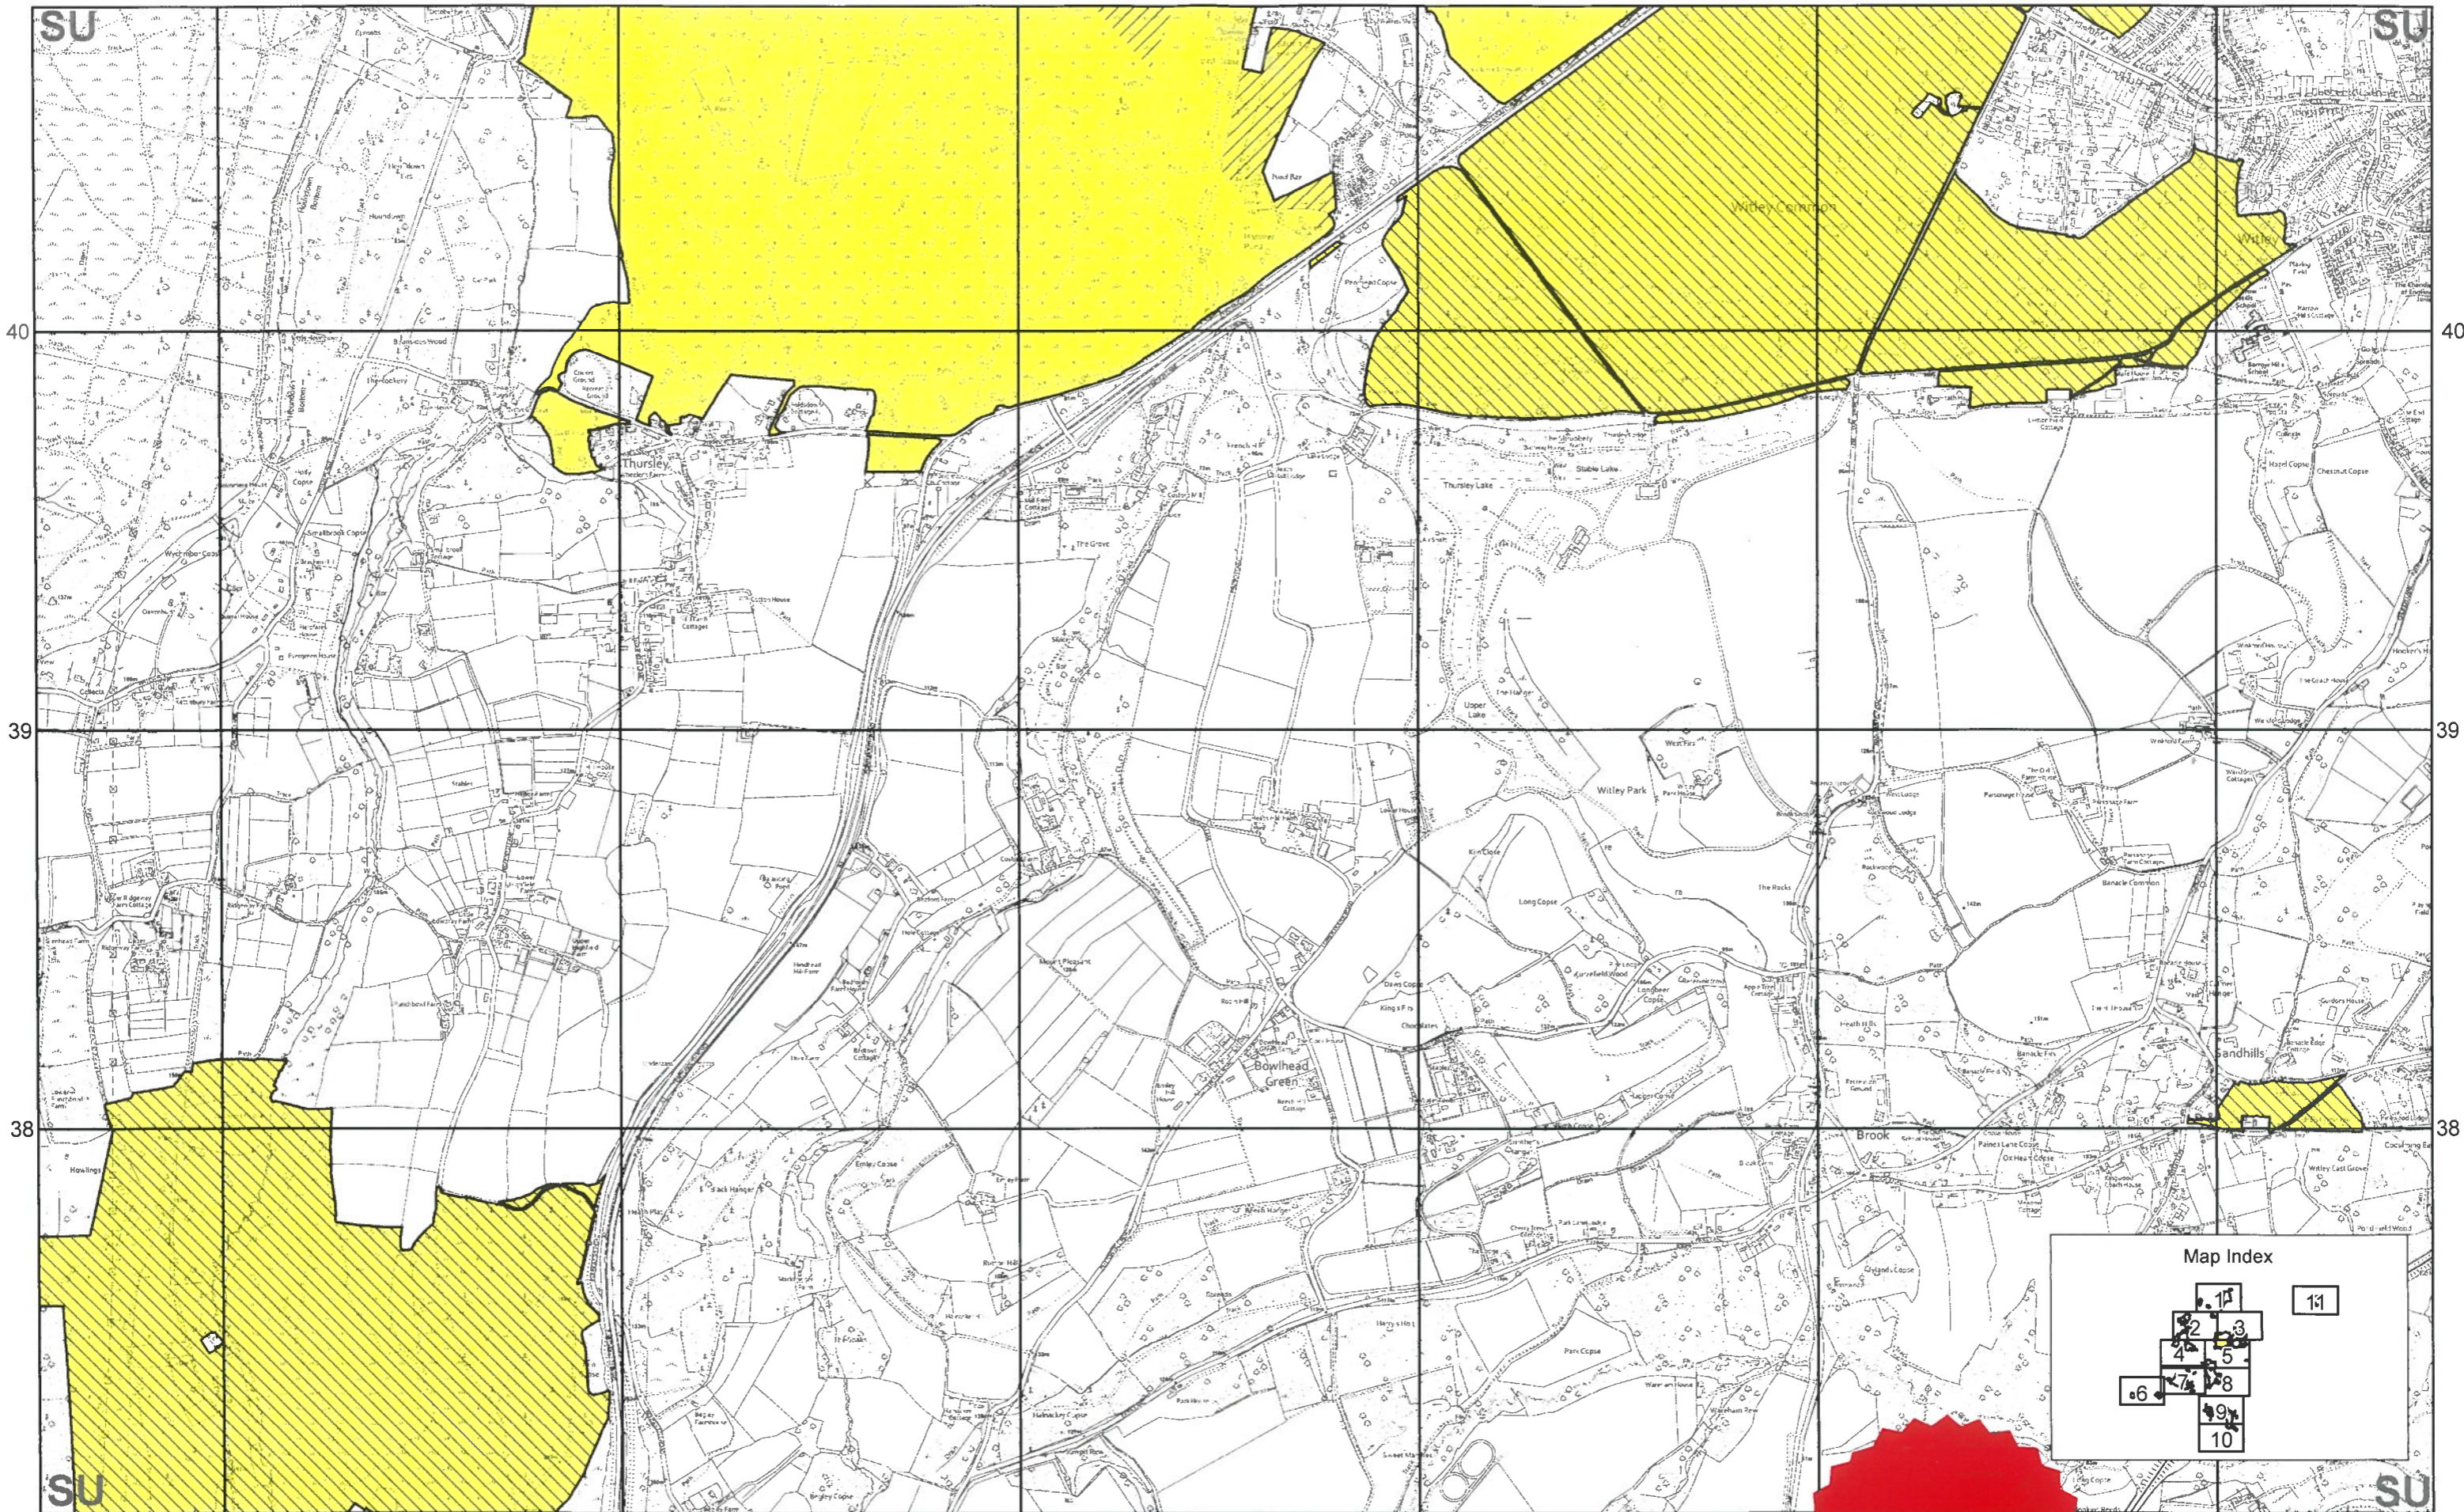

National Nature Reserve
Wealden Heaths
Surrey, Hampshire, West Sussex

Declaration No.01, 2025
Note:
The boundary shown is derived from large scale Ordnance Survey Mastermap, and may not match the background detail on this map

Already declared
322.16 Hectares

Area of NNR extension
Natural England
82.61 Hectares

Area of NNR de-declared
1.60 Hectares

Area of NNR extension
Approved body
2359.74 Hectares

Area of NNR
De-declared and re-declared
1.13 Hectares

Total Area: 2765.64 Hectares

Theme ID: Scale 1:15,000 at A3 Map 5 of 11
Grid Ref: SU894363
Version: 20250124
Plotted: 24/01/2025