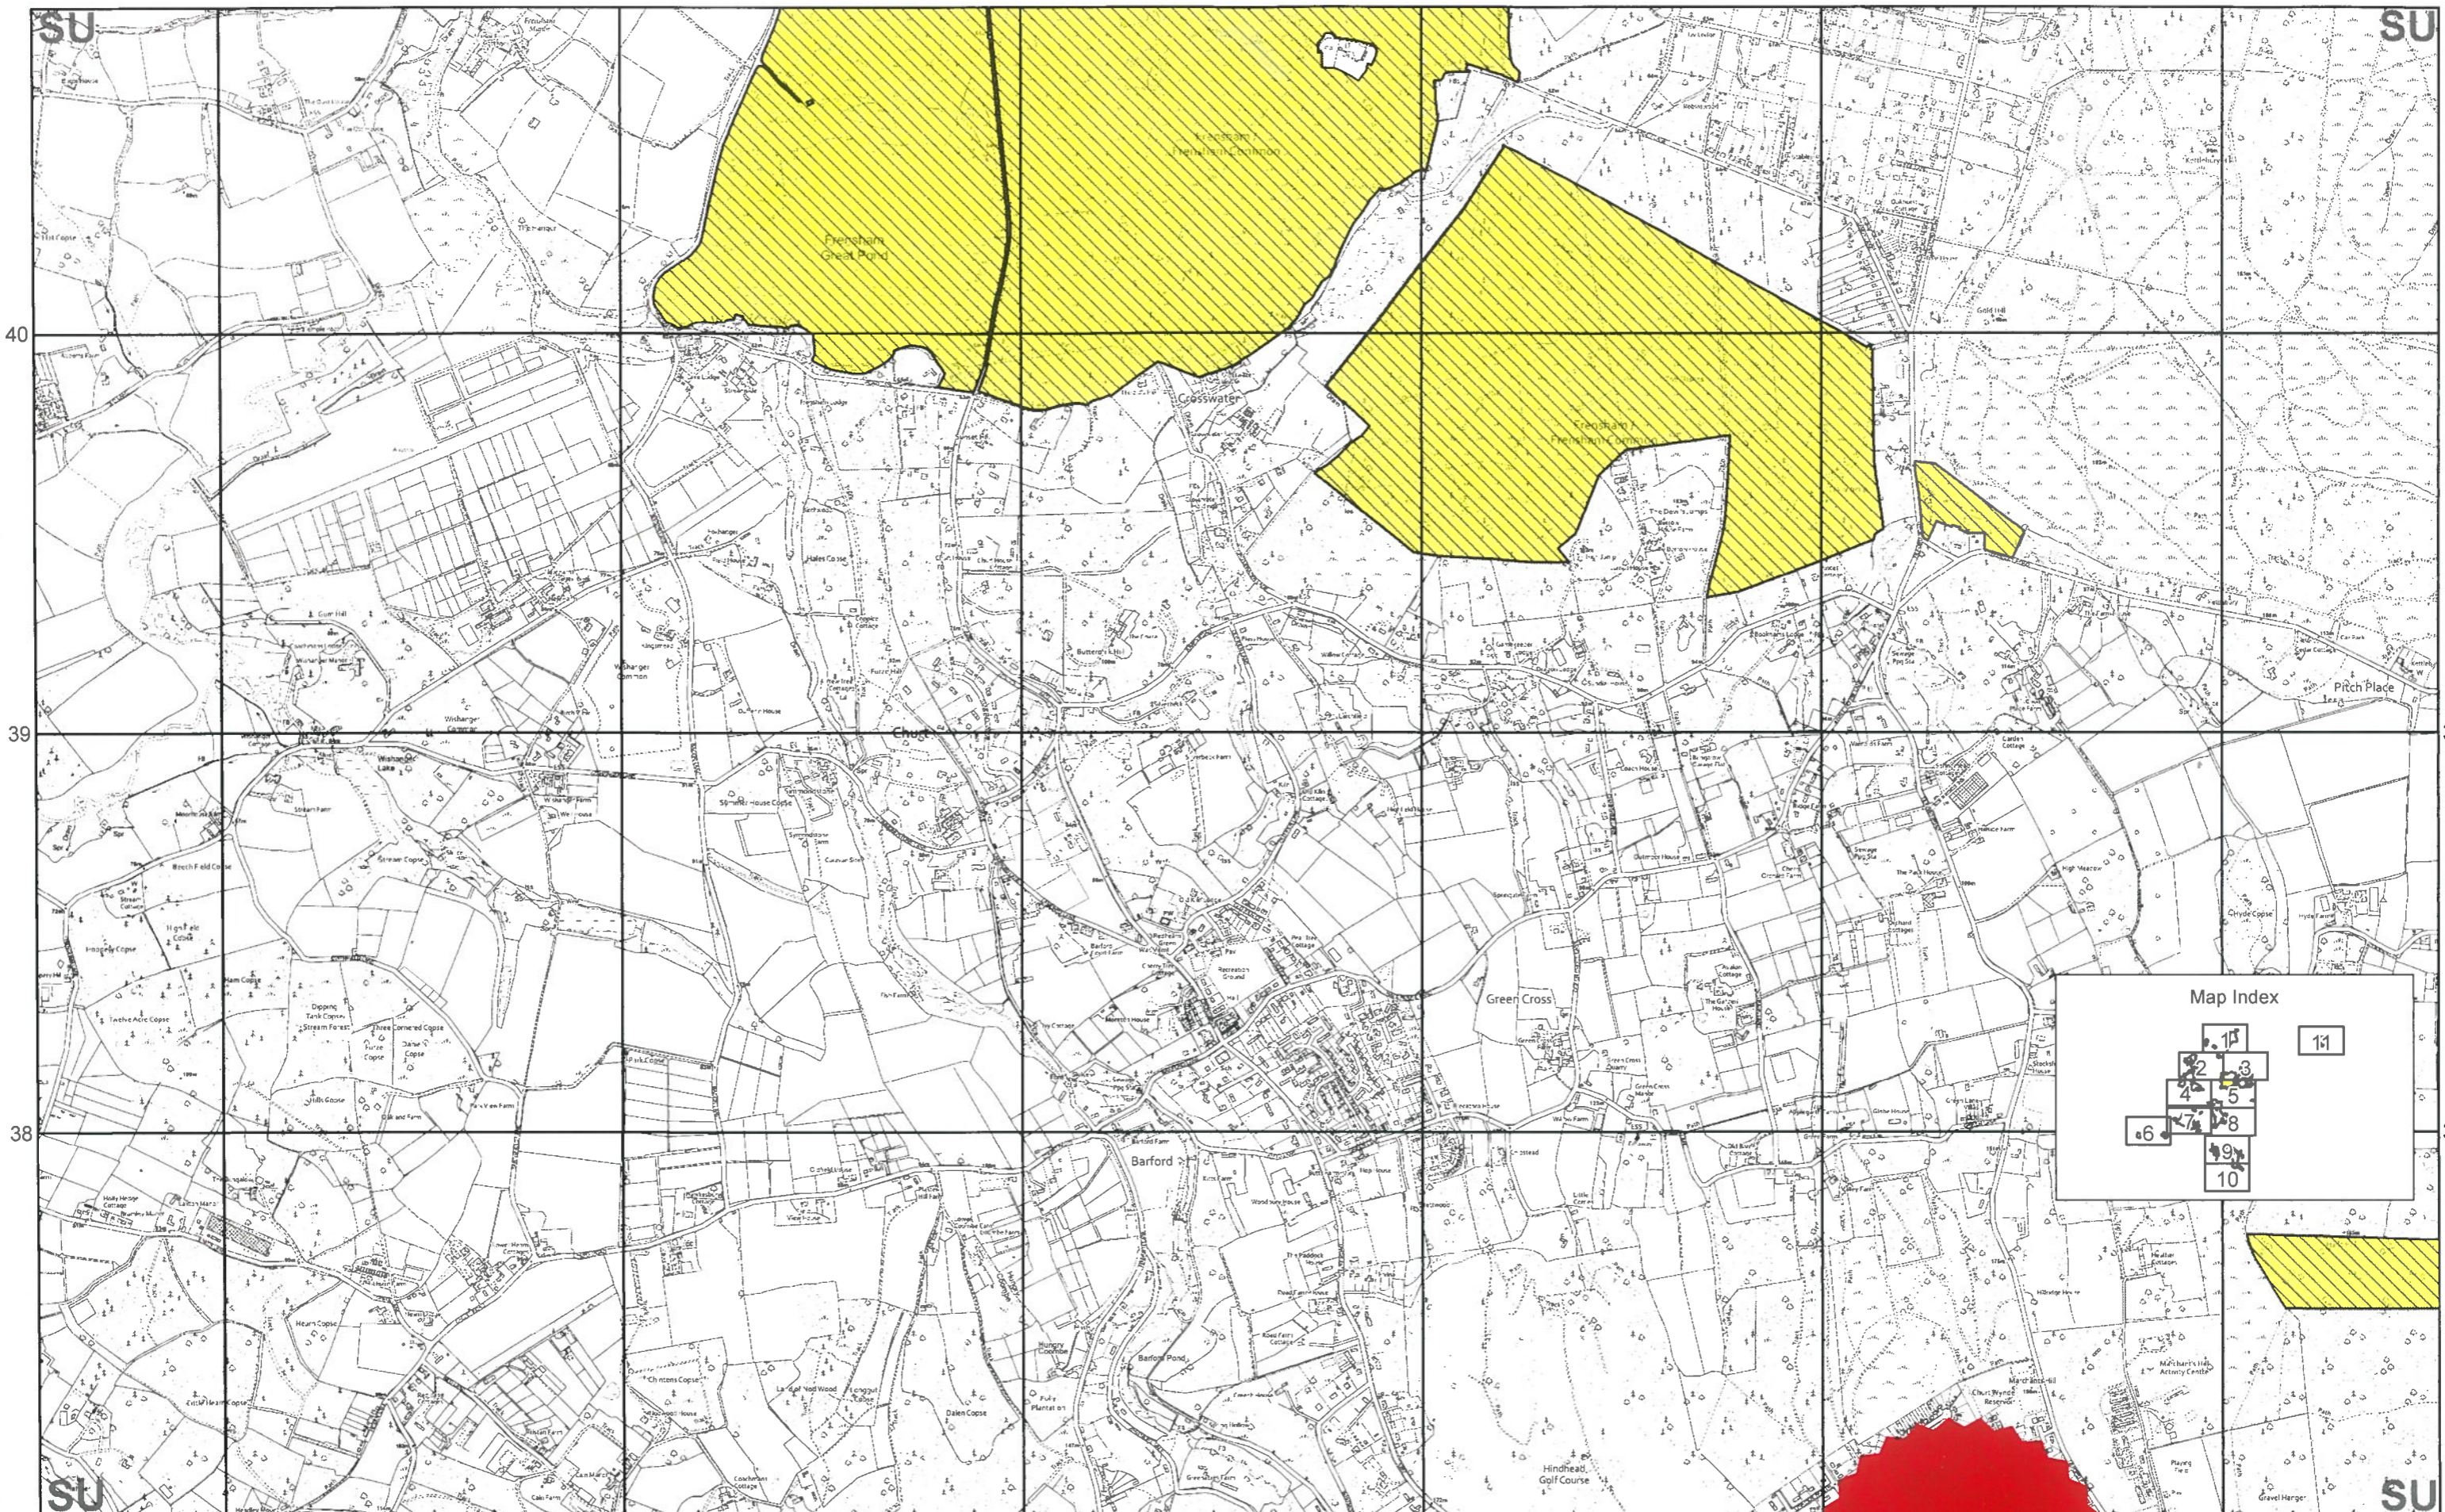

National Nature Reserve
Wealden Heaths
Surrey, Hampshire, West Sussex

Declaration No.01, 2025
Note:
The boundary shown is derived from large scale Ordnance Survey Mastermap, and may not match the background detail on this map

	Already declared 322.16 Hectares		Area of NNR extension Natural England 82.61 Hectares		Area of NNR extension Approved body 2359.74 Hectares
	Area of NNR de-declared 1.60 Hectares		Area of NNR De-declared and re-declared 1.13 Hectares		

Total Area: 2765.64 Hectares

Theme ID: Scale 1:15,000 at A3 Map 4 of 11
Grid Ref: SU894363
Version: 20250124
Plotted: 24/01/2025

Reproduced by permission of Ordnance Survey on behalf of HMSO.
© Crown copyright and database right 2025.
All rights reserved. Ordnance Survey Licence number 100022021.
© Natural England 2025

Authorised signatory for and on
behalf of Natural England