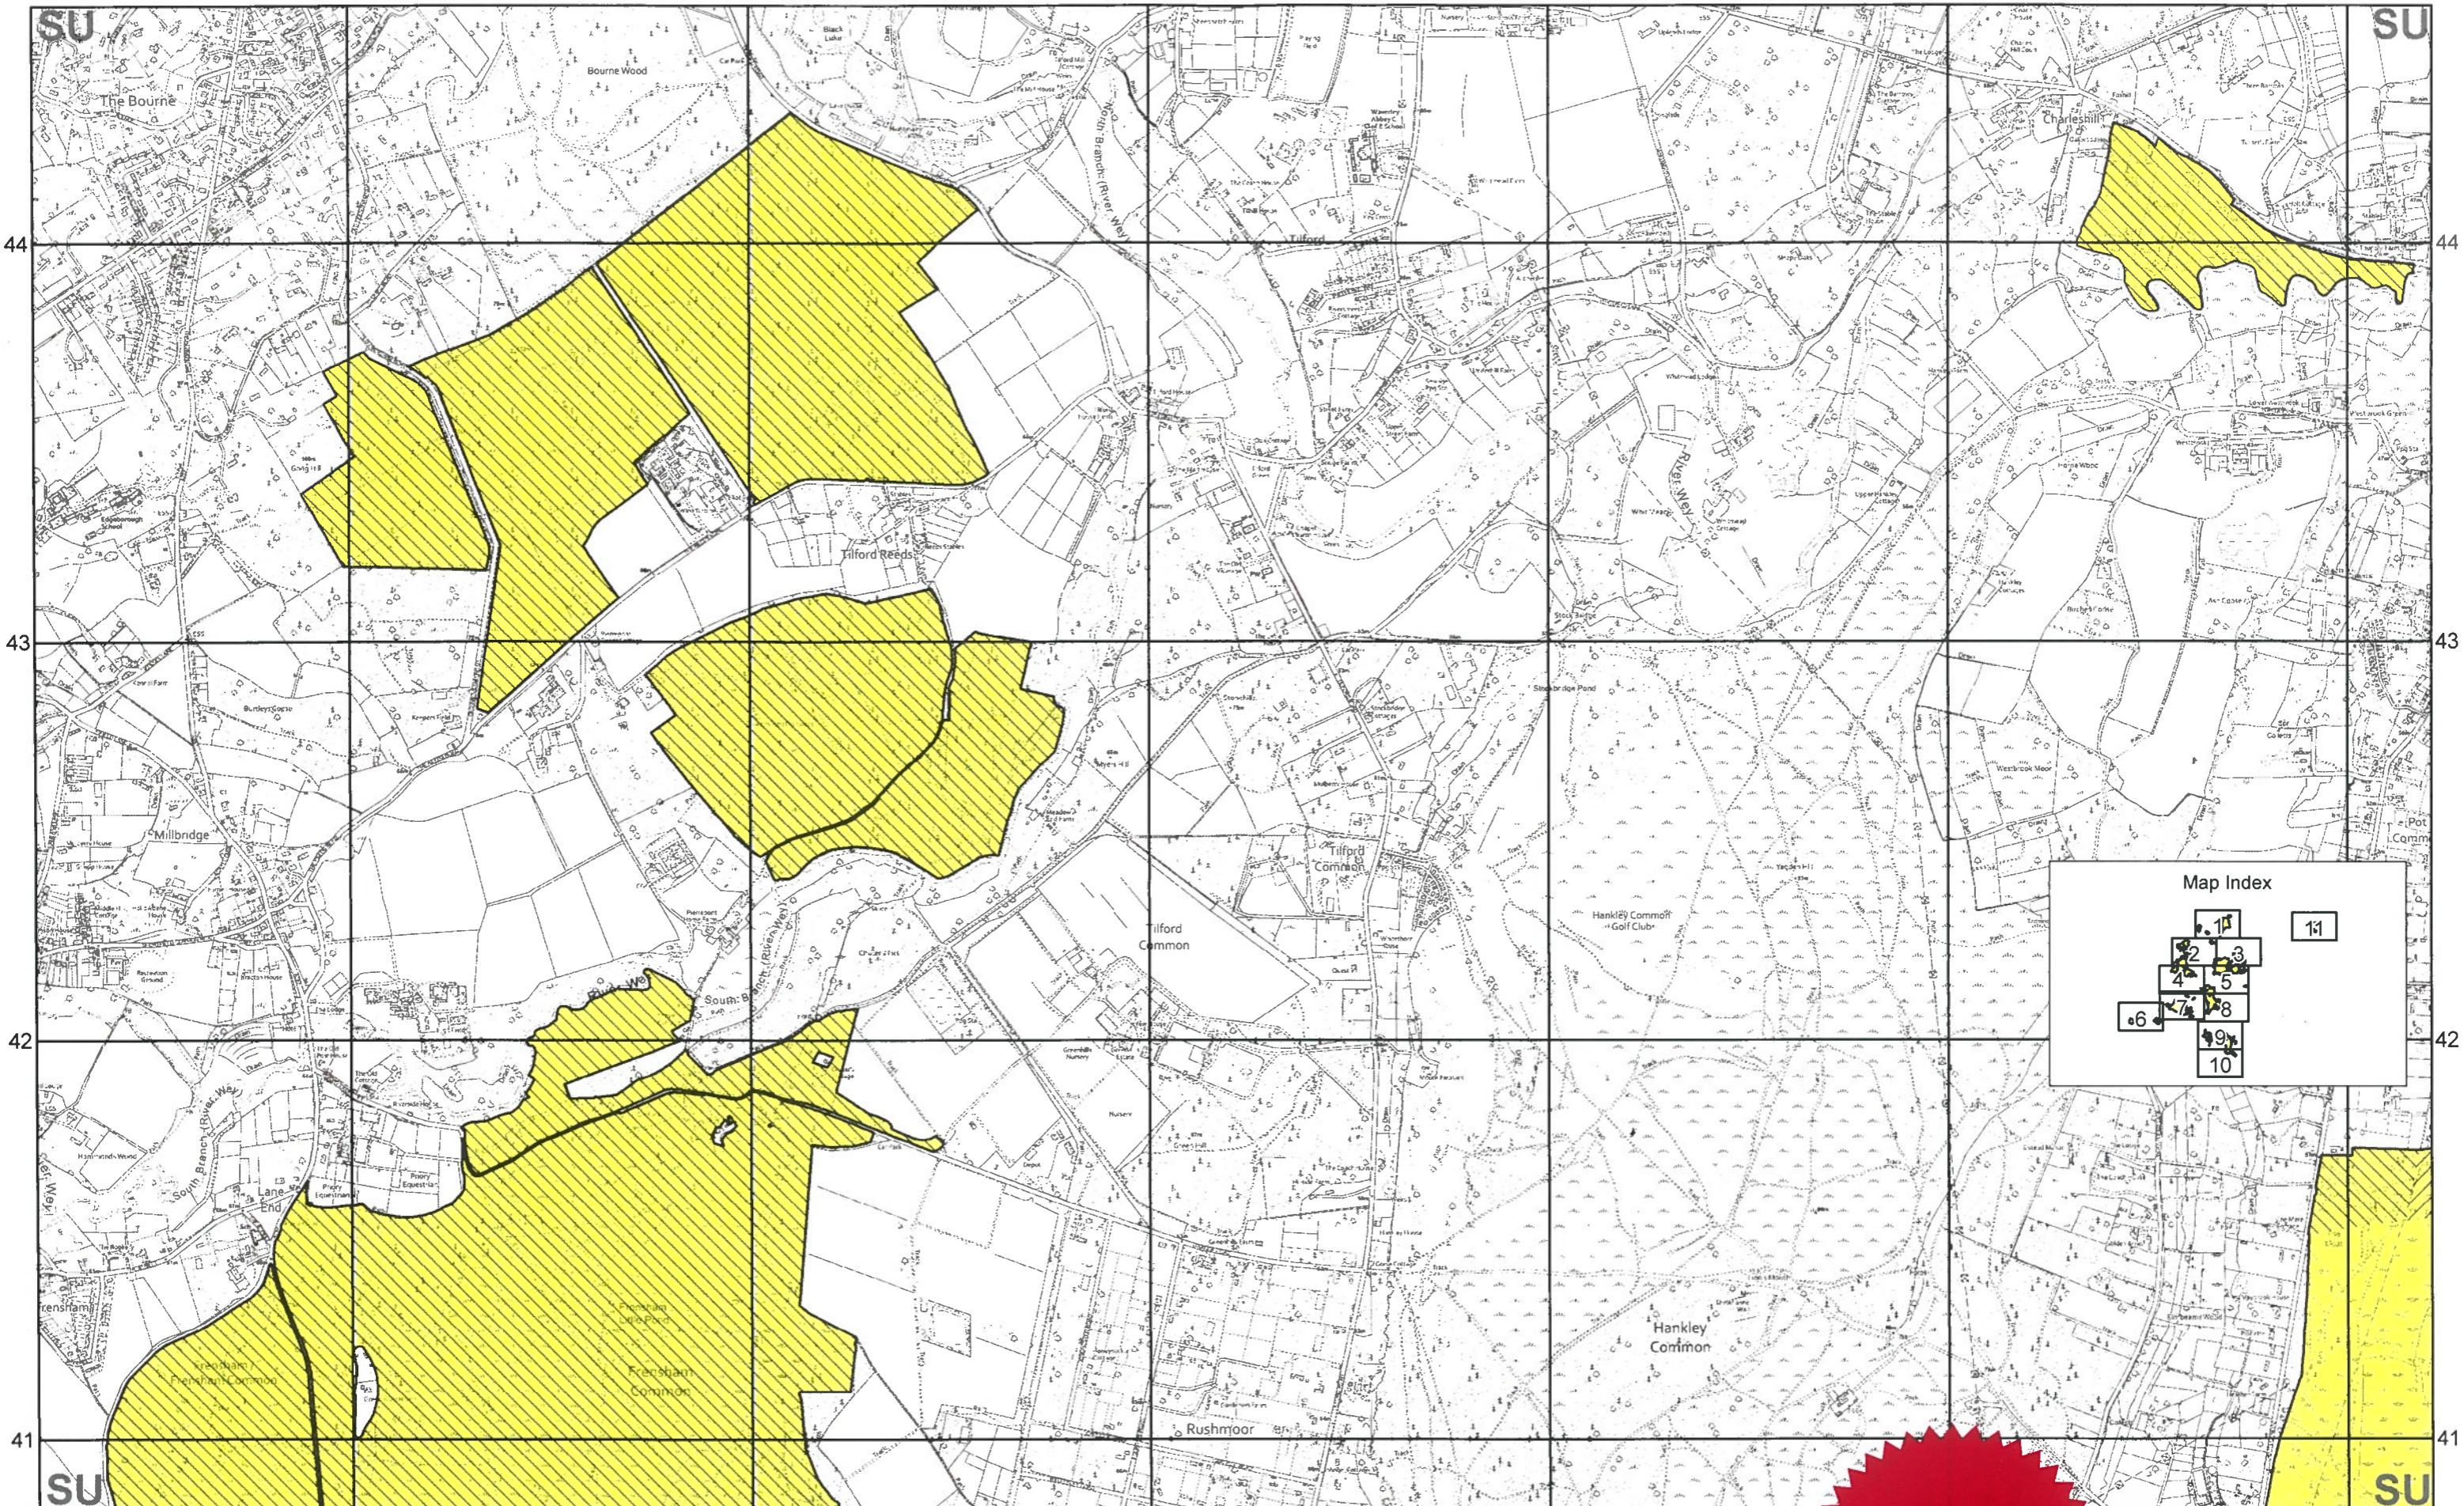

National Nature Reserve
Wealden Heaths
Surrey, Hampshire, West Sussex

Declaration No.01, 2025
Note:
The boundary shown is derived from large scale Ordnance Survey Mastermap, and may not match the background detail on this map

Already declared
322.16 Hectares

Area of NNR extension
Natural England
82.61 Hectares

Area of NNR de-declared
1.60 Hectares

Area of NNR extension
Approved body
2359.74 Hectares

Area of NNR
De-declared and re-declared
1.13 Hectares

Total Area: 2765.64 Hectares

Theme ID: Scale 1:15,000 at A3 Map 2 of 11
Grid Ref: SU894363
Version: 20250124
Plotted: 24/01/2025

Authorised signatory for and on
behalf of Natural England

Reproduced by permission of Ordnance Survey on behalf of HMSO.
© Crown copyright and database right 2025.
All rights reserved. Ordnance Survey Licence number 100022021.
© Natural England 2025