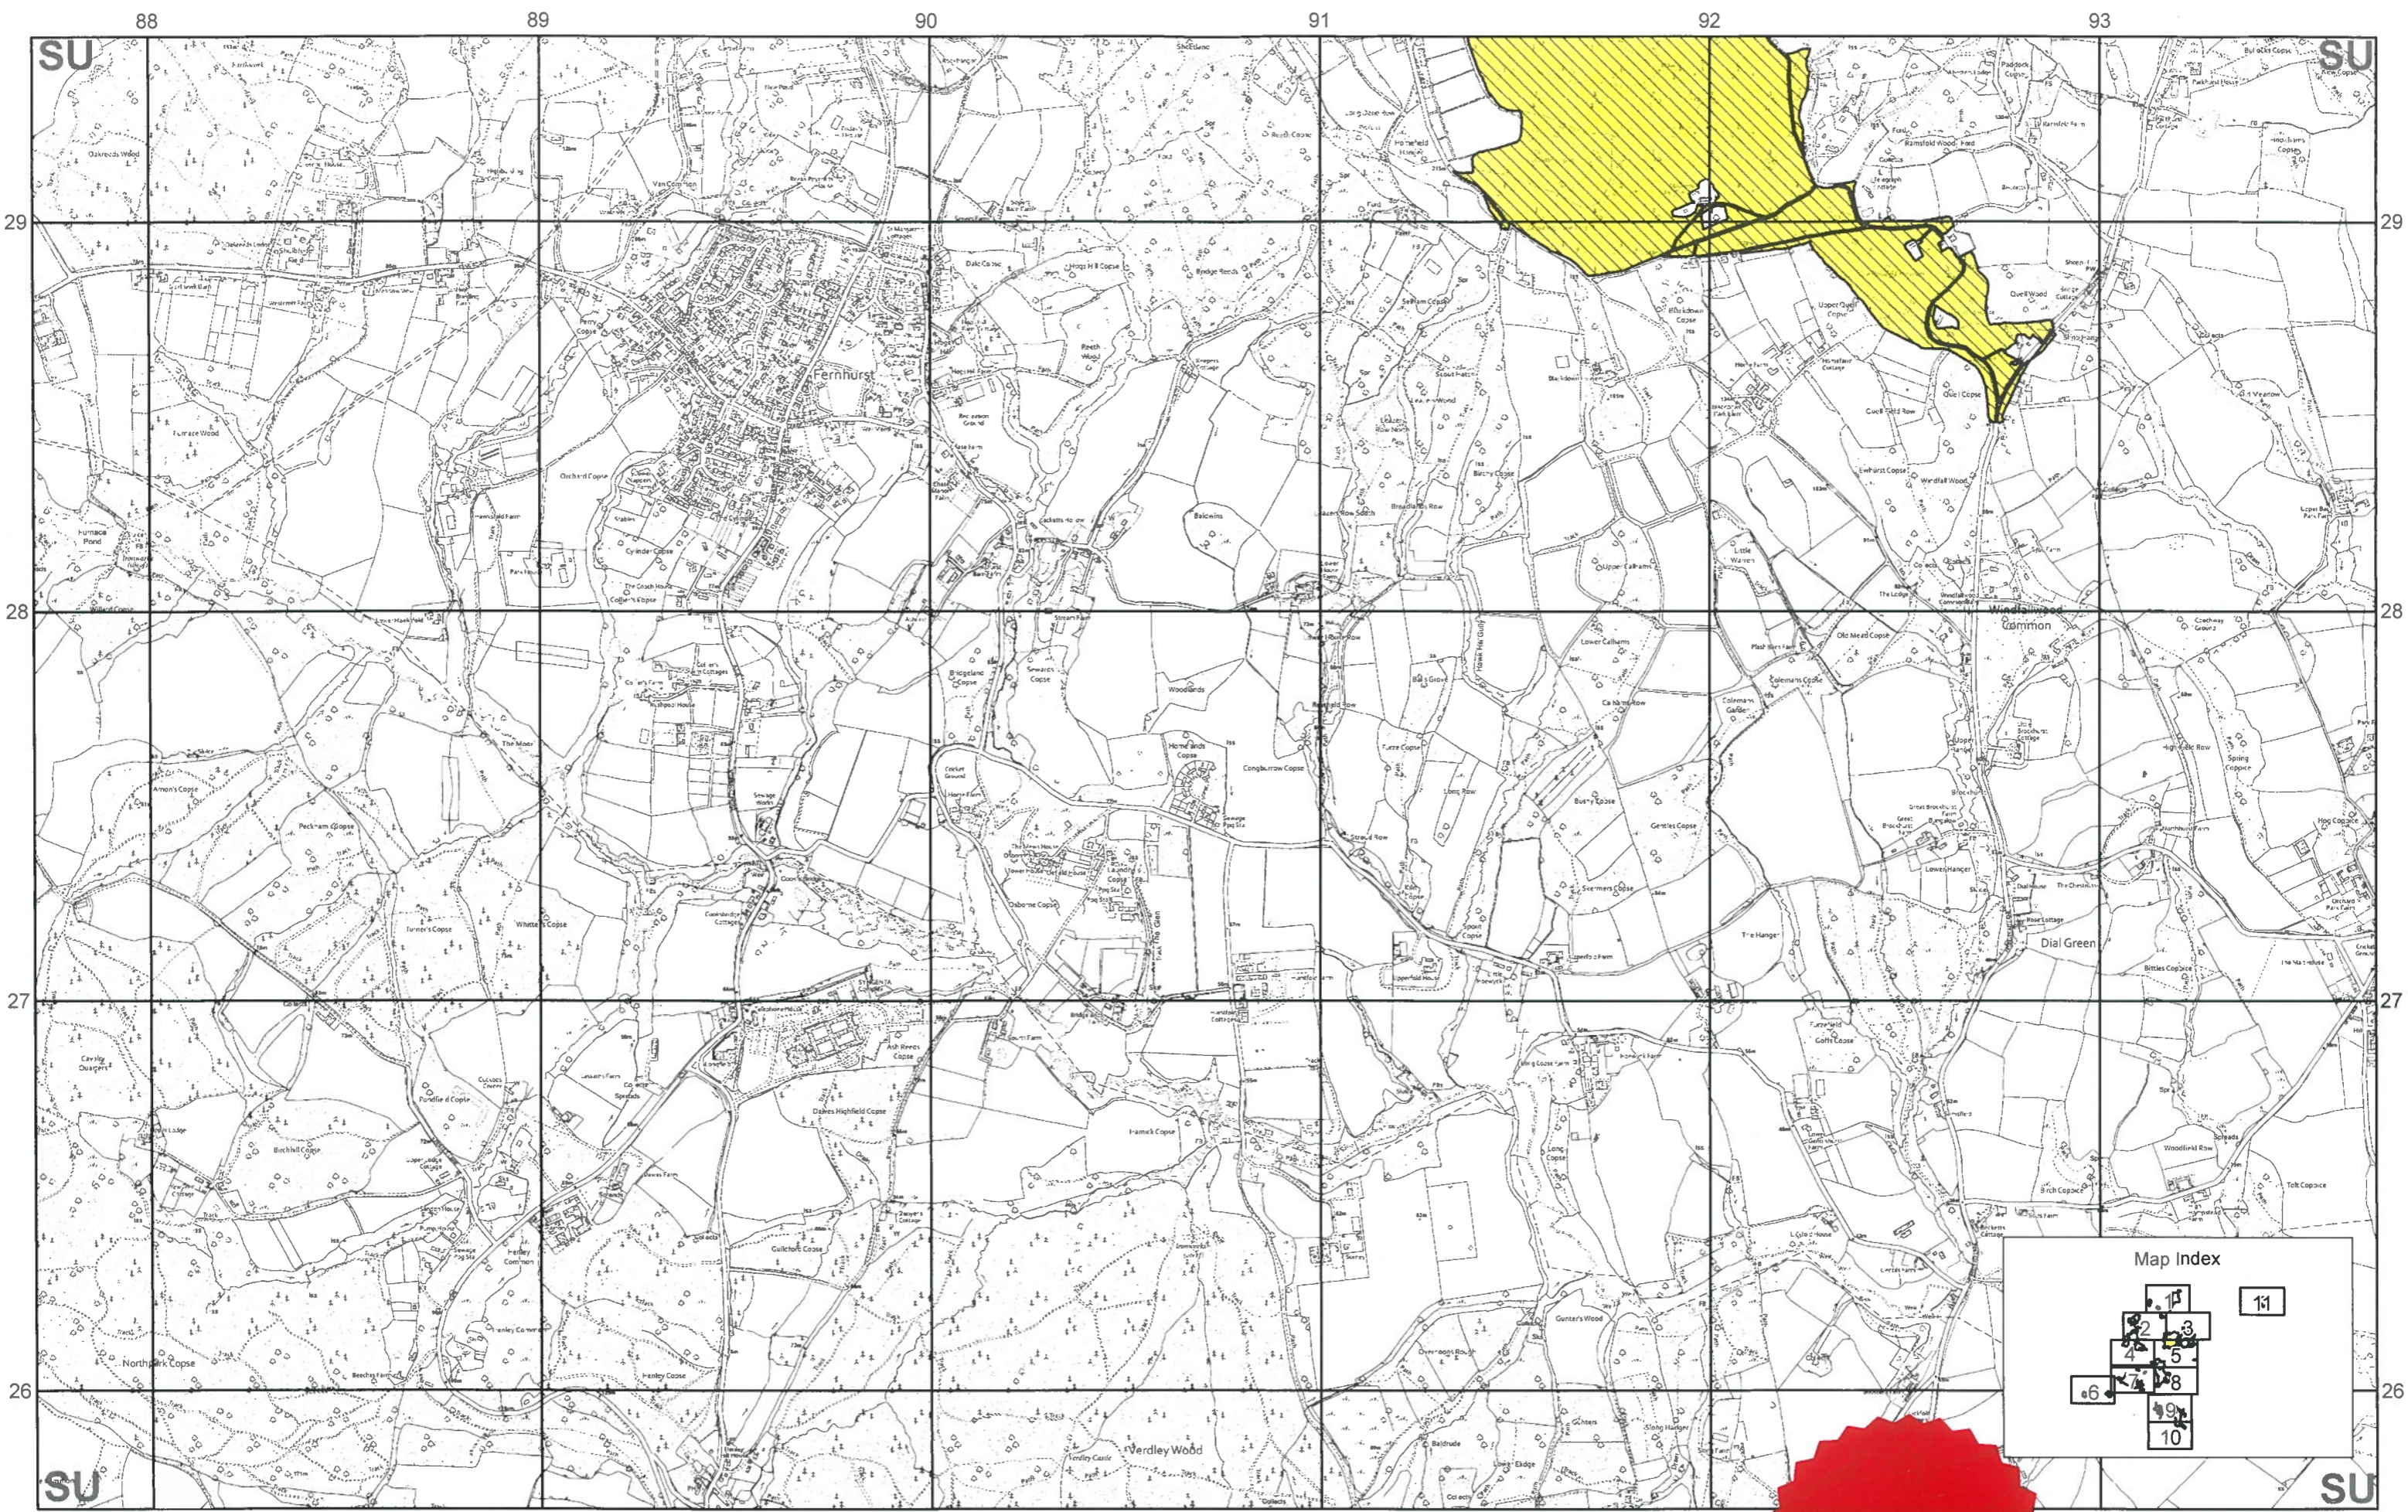

National Nature Reserve
Wealden Heaths
Surrey, Hampshire, West Sussex

Declaration No.01, 2025
Note:
The boundary shown is derived from large scale Ordnance Survey Mastermap, and may not match the background detail on this map.

Already declared
322.16 Hectares

Total Area: 2765.64 Hectares
Area of NNR extension
Natural England
82.61 Hectares

Area of NNR de-declared
1.60 Hectares

Area of NNR extension
Approved body
2359.74 Hectares

Area of NNR
De-declared and re-declared
1.13 Hectares

Theme ID: Scale 1:15,000 at A3 Map 10 of 11
Grid Ref: SU894363
Version: 20250124
Plotted: 24/01/2025

Reproduced by permission of Ordnance Survey on behalf of HMSO.
© Crown copyright and database right 2025.
All rights reserved. Ordnance Survey Licence number 100022021.
© Natural England 2025