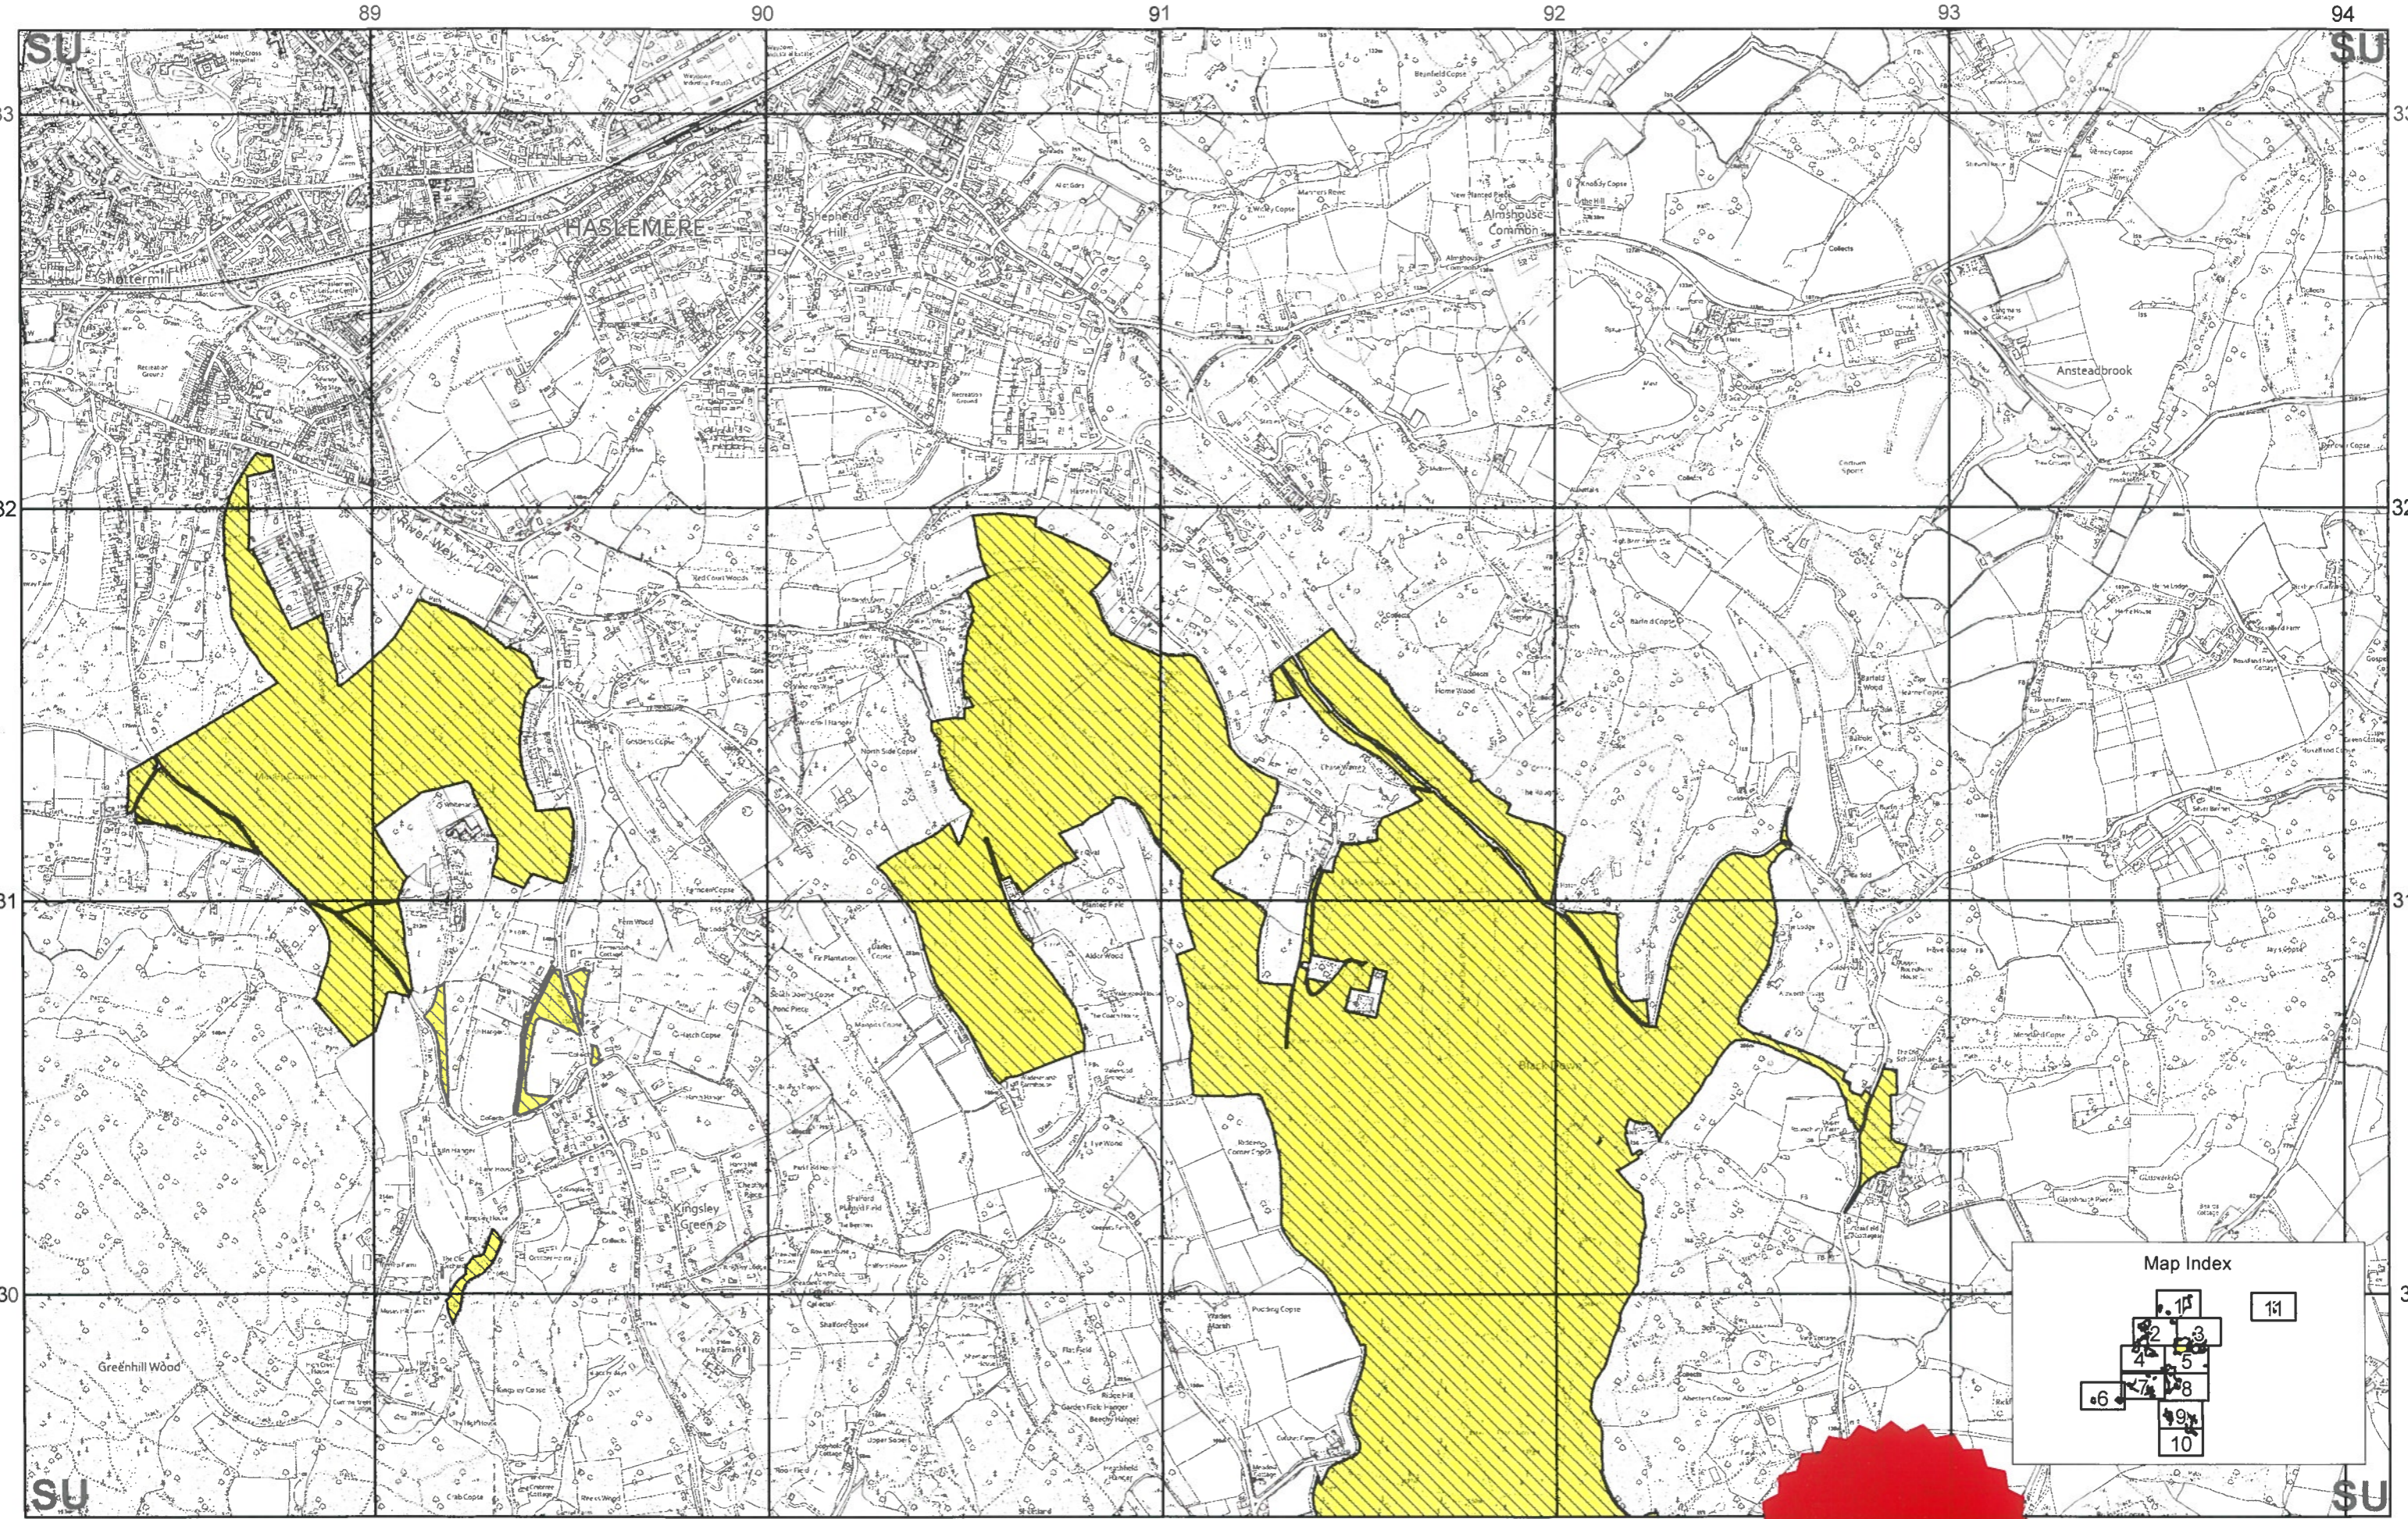

National Nature Reserve
Wealden Heaths
Surrey, Hampshire, West Sussex

Declaration No.01, 2025
Note:
The boundary shown is derived from large scale Ordnance Survey Mastermap, and may not match the background detail on this map.

Already declared
322.16 Hectares

Total Area: 2765.64 Hectares
Area of NNR extension
Natural England
82.61 Hectares

Area of NNR de-declared
1.60 Hectares

Area of NNR extension
Approved body
2359.74 Hectares

Area of NNR
De-declared and re-declared
1.13 Hectares

Theme ID: Scale 1:15,000 at A3 Map 9 of 11
Grid Ref: SU884363
Version: 20250124
Plotted: 24/01/2025

Reproduced by permission of Ordnance Survey on behalf of HMSO.
© Crown copyright and database right 2025.
All rights reserved. Ordnance Survey Licence number 100022021.
© Natural England 2025