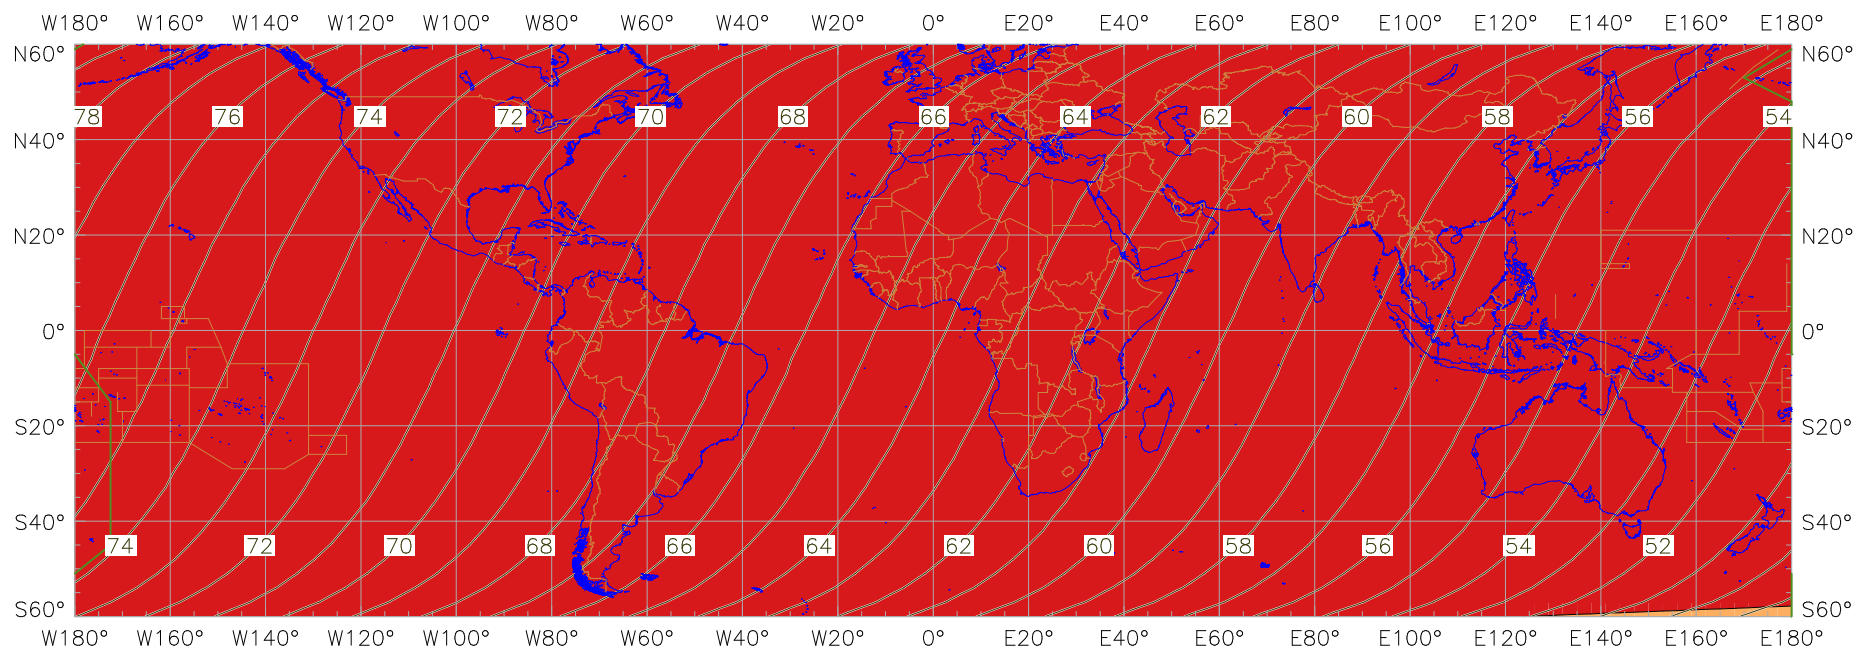

### Visibility of the New Crescent Moon for 2025 May 29 (Dhu al-Hijja 1446 AH)

New Moon occurred at 2025 May 27 at 03:02 UT

Age of the Moon in hours at the "Best time" ———20———

#### New Crescent Moon Visibility Key – Colour Coding of Shaded Areas

- |  |   |
|--|---|
|  A – Easily visible to the naked eye                          |  D – Will need optical aid to find the crescent moon     |
|  B – Visible to the naked eye under perfect conditions        |  E – Not visible with a conventional telescope           |
|  C – May need optical aid to find the crescent moon initially |  F – Not visible – below the Danjon limit                |
|  Moon sets before the Sun                                     |  Moon prior to conjunction (new moon)                    |
|  Predicted location of first visibility with the naked eye    |  Predicted location of first visibility with a telescope |