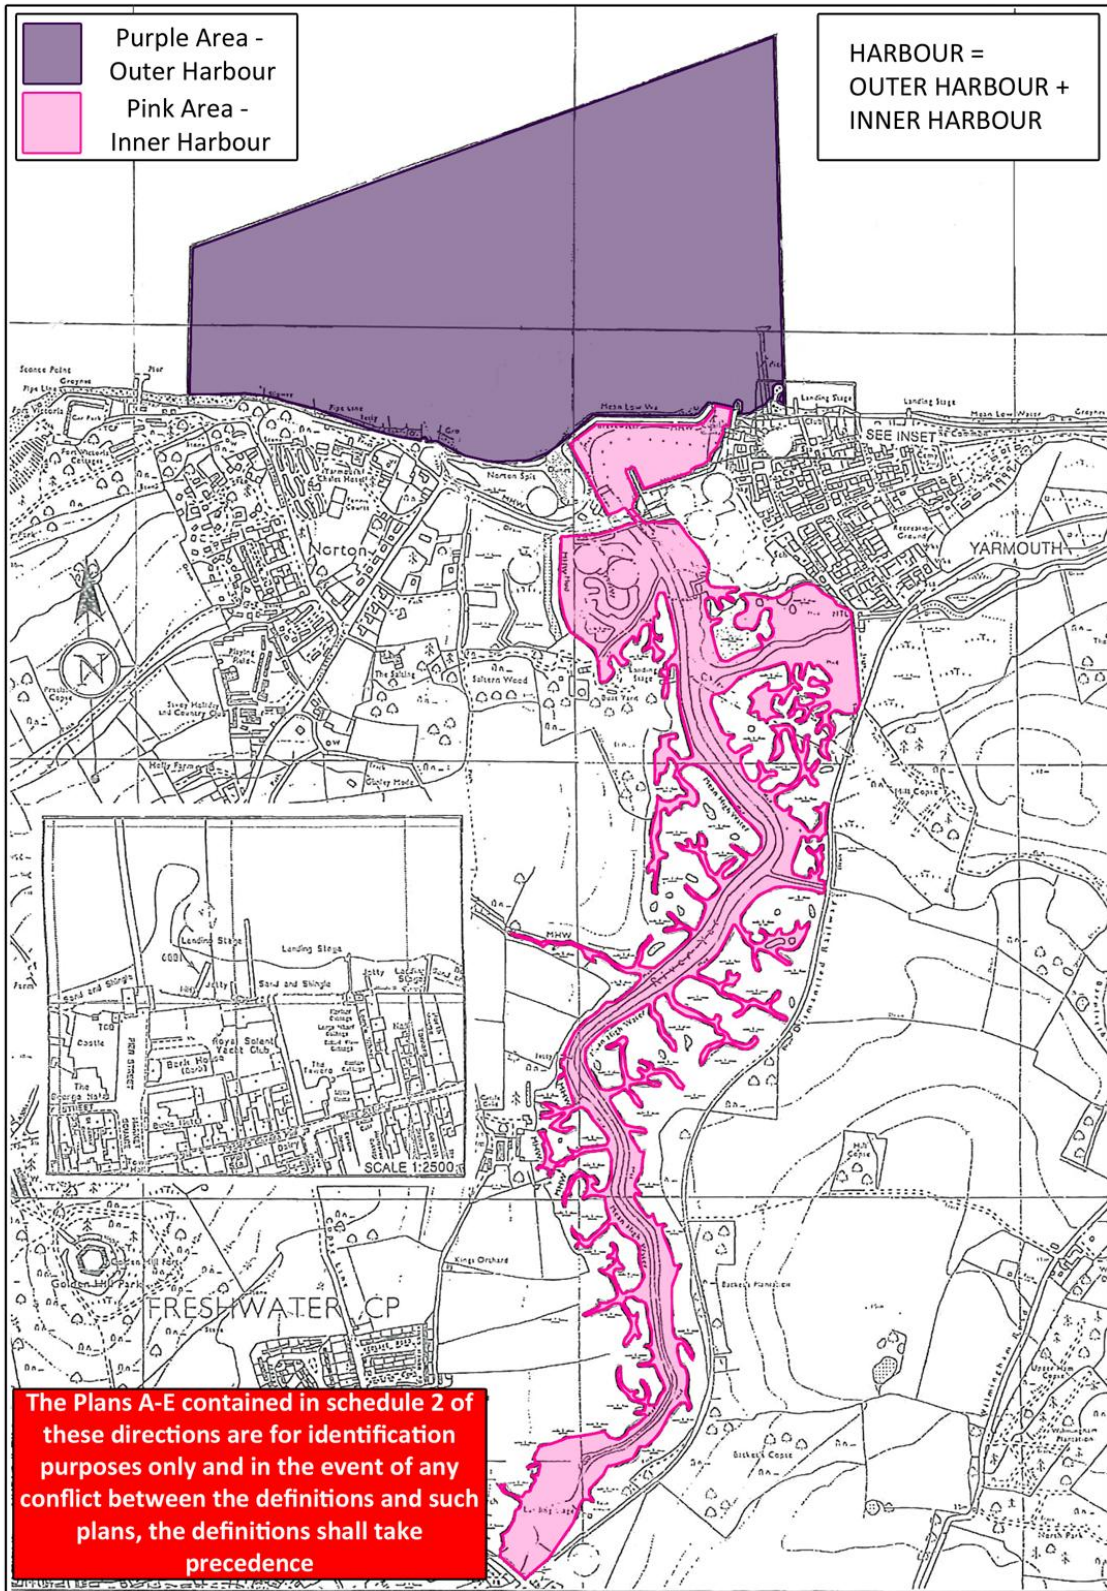

OUTER AND INNER HARBOUR - PLAN C

OS Map © SCALE 1:10,000 Job ref 4929

Reproduced from the Ordnance Survey Map with the sanction of the Controller of HM Stationery Office	Drawn by PMR	Date 8/2/2000	Marine Estates 16 Carlton House Terrace London SW1Y 5
---	--------------	---------------	--