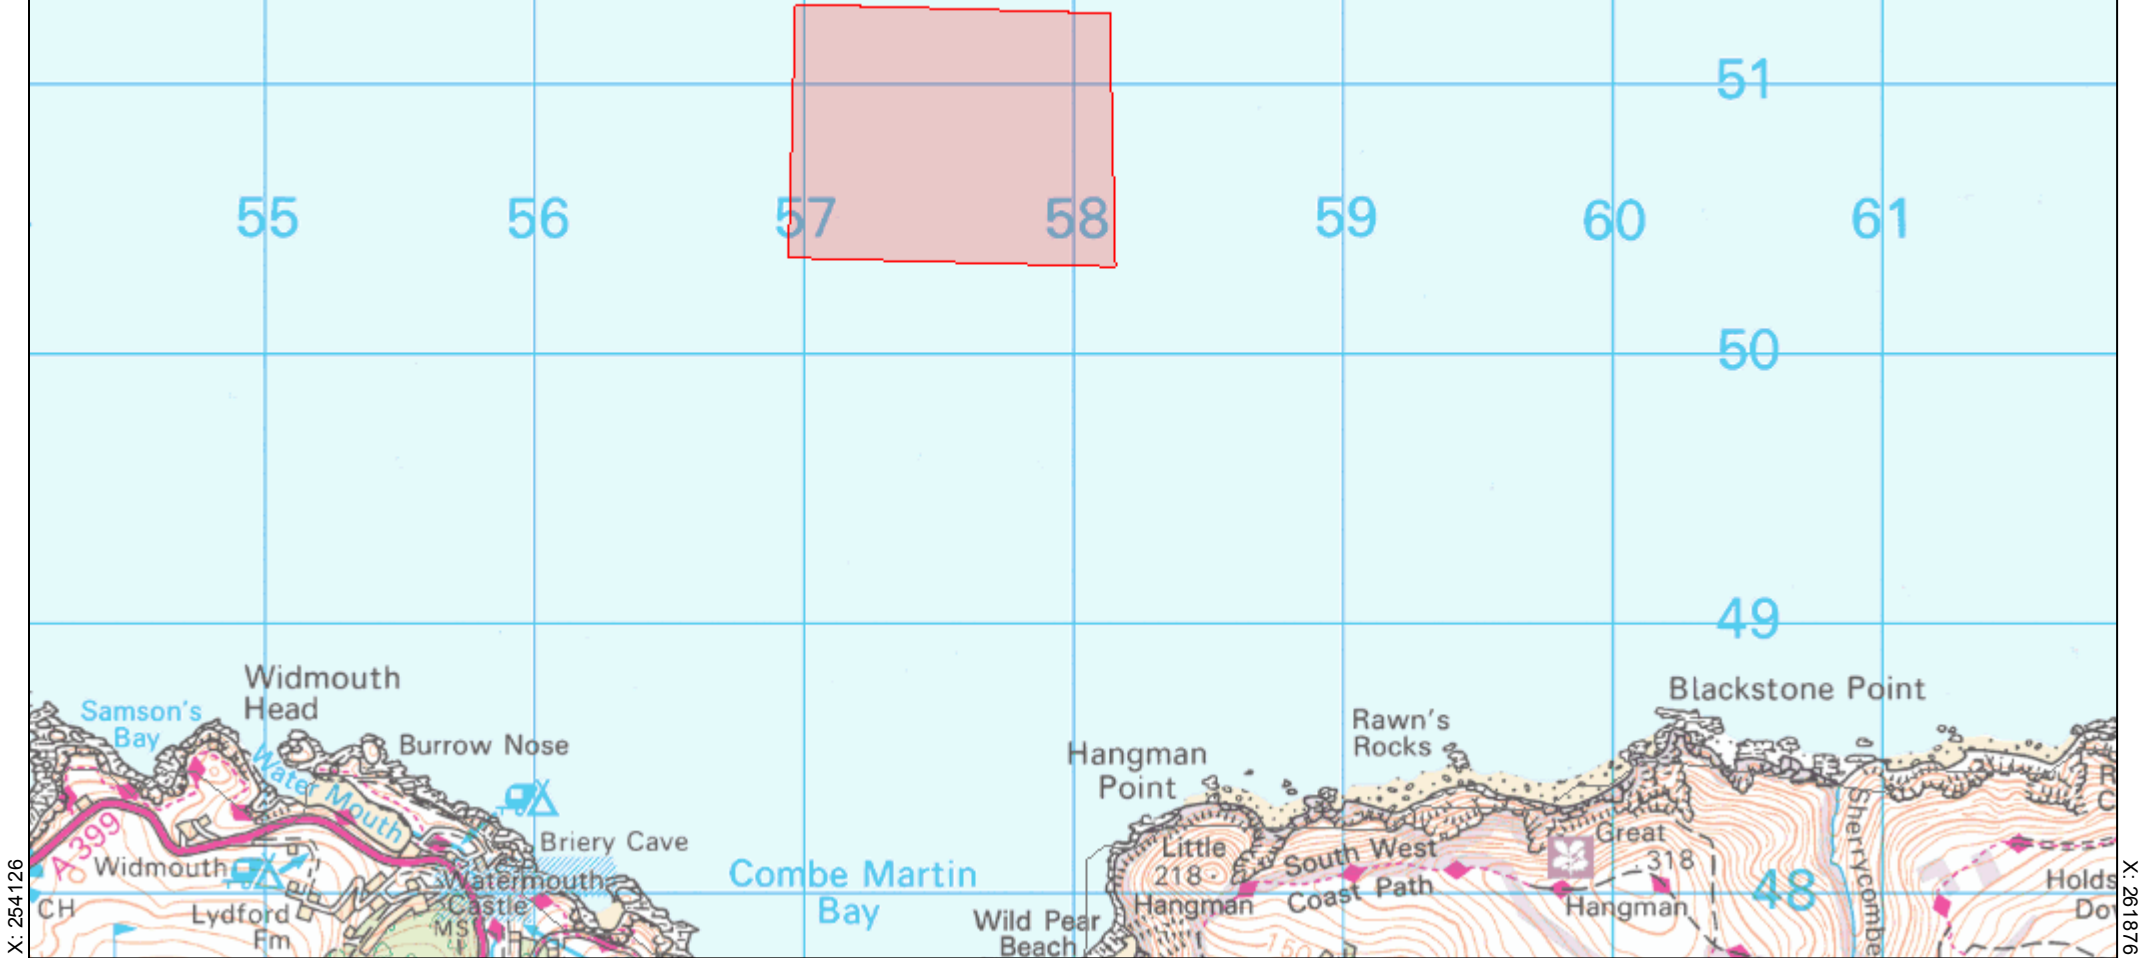

# Combe Martin

18/12/2024

Scale 1:28058

Y: 151847

This map has been produced using the British National Grid (OSGB36) projected coordinate system

Y: 151847

X: 254126

X: 261876

X: 254126

X: 261876

Y: 147756

Y: 147756