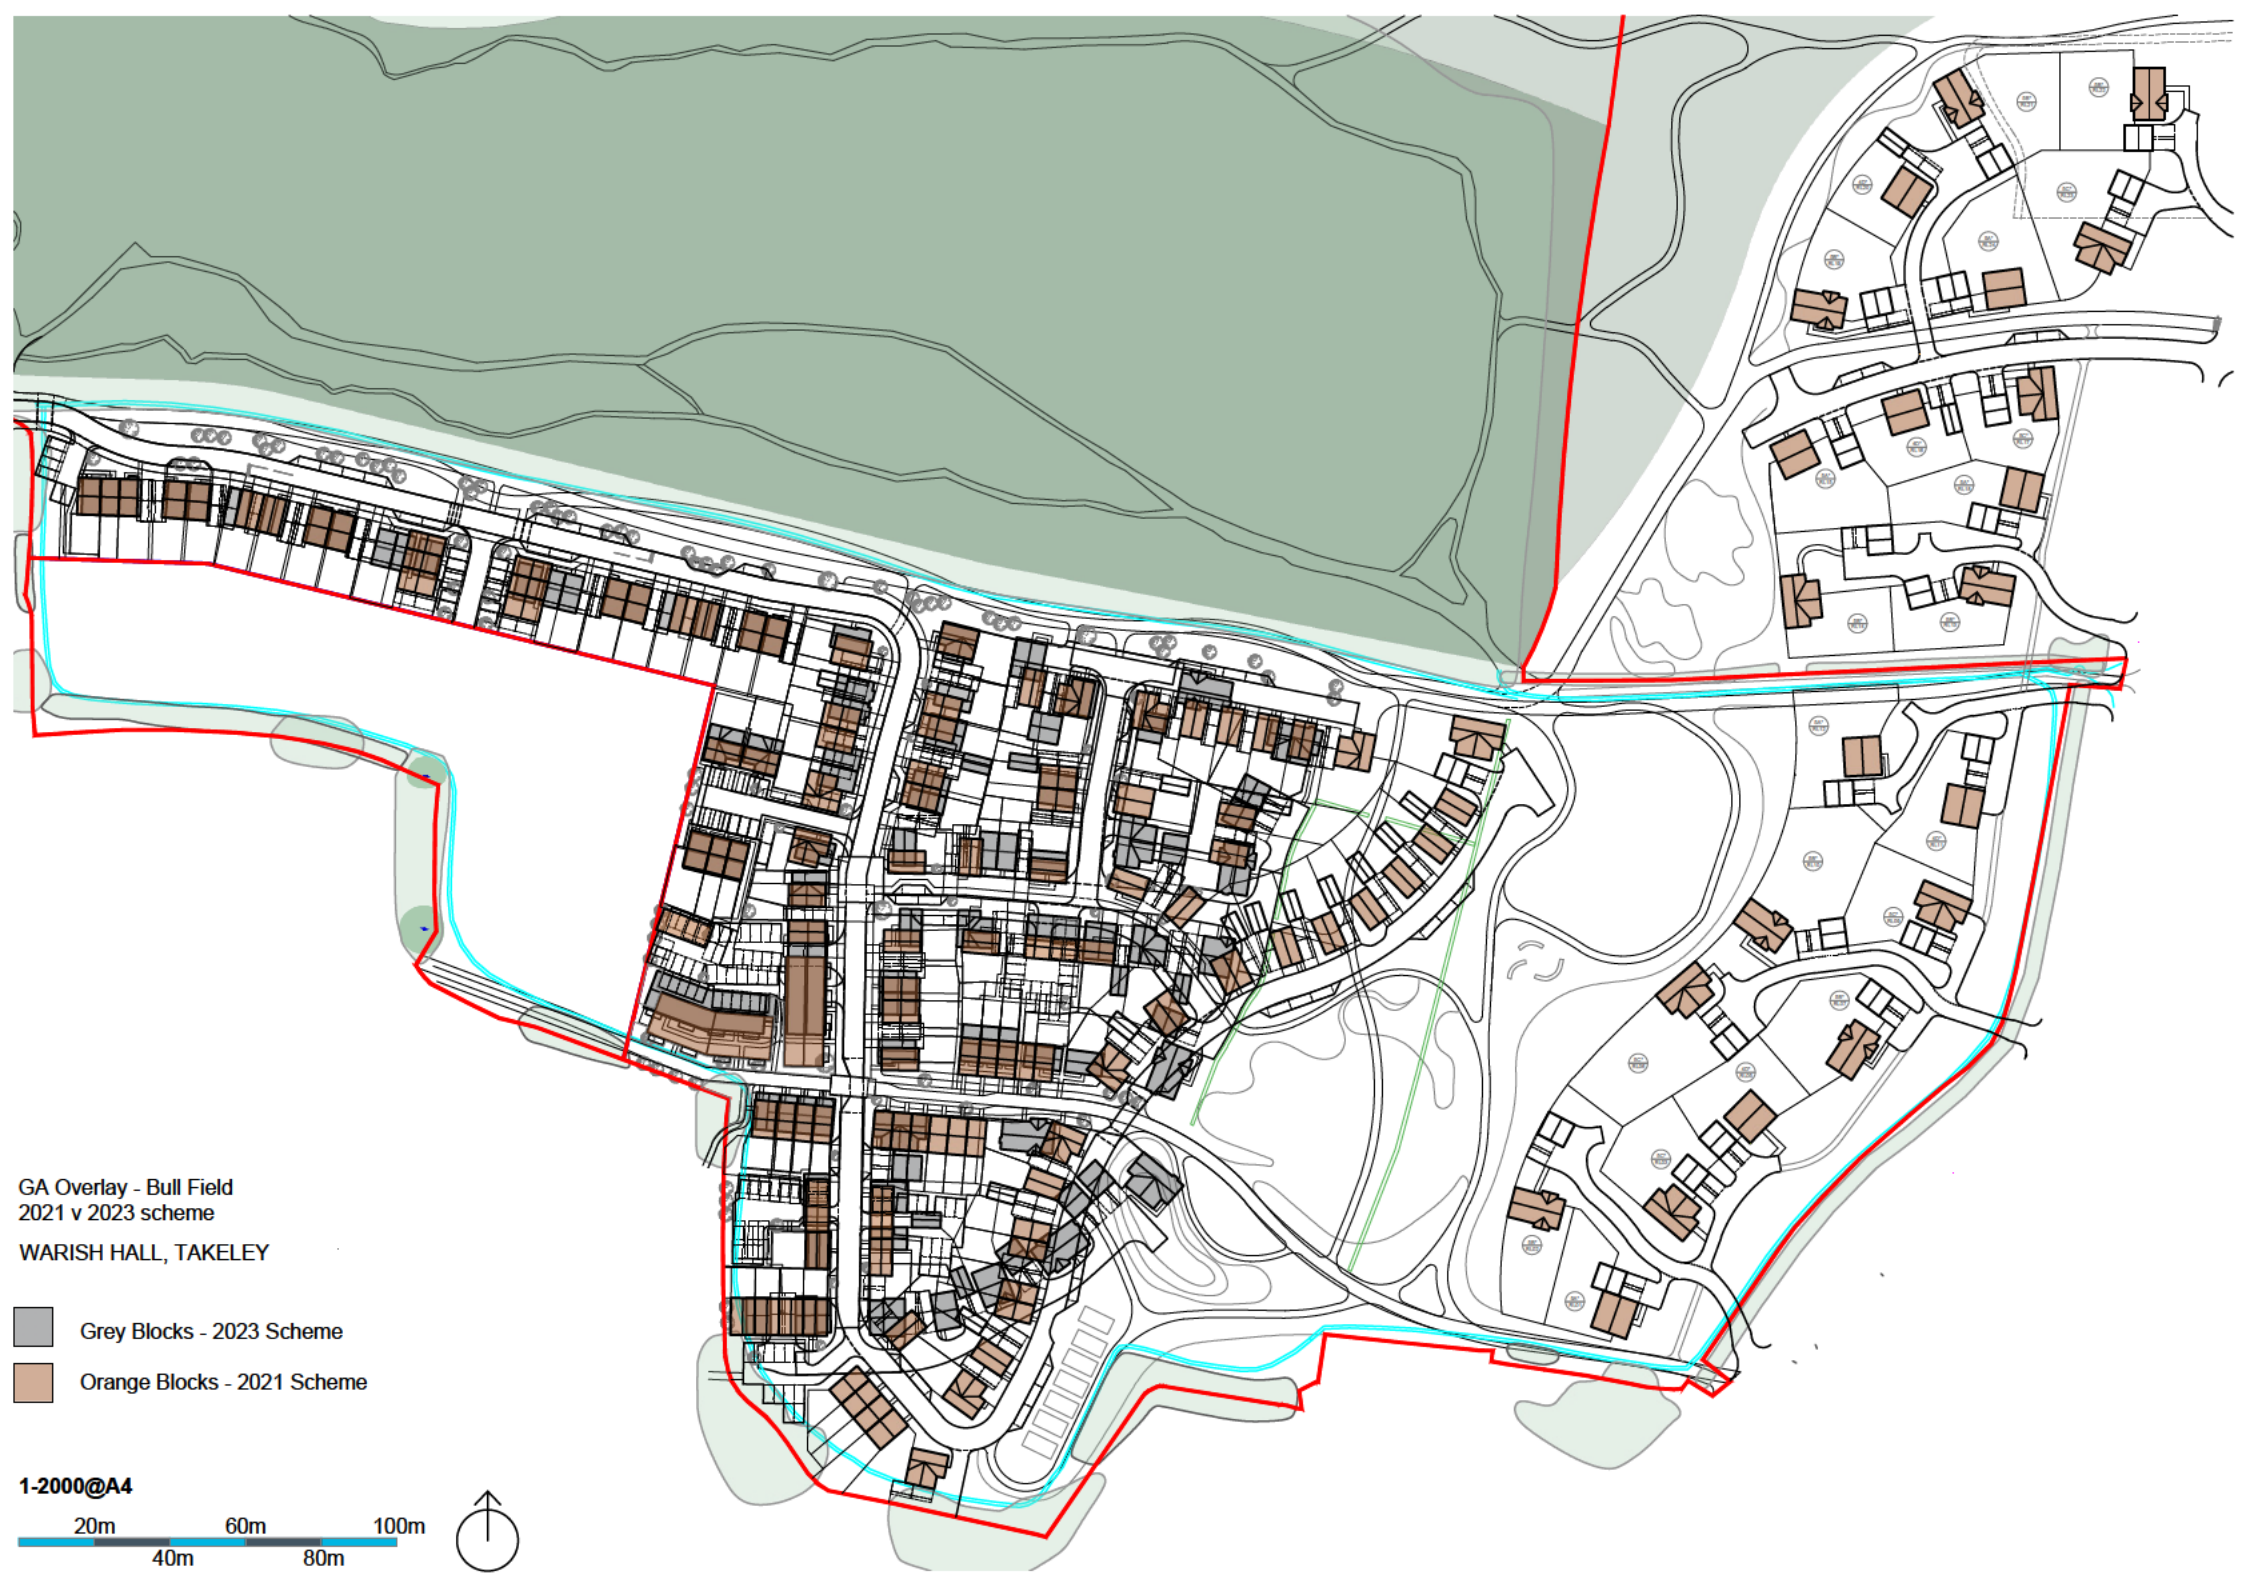

Land known as Bull Field Redetermination - Addendum Report

Appendix K - Overlaid Plan of Bull Field and Warish Hall Farm Scheme

Weston
Homes

GA Overlay - Bull Field
2021 v 2023 scheme
WARISH HALL, TAKELEY

- Grey Blocks - 2023 Scheme
- Orange Blocks - 2021 Scheme