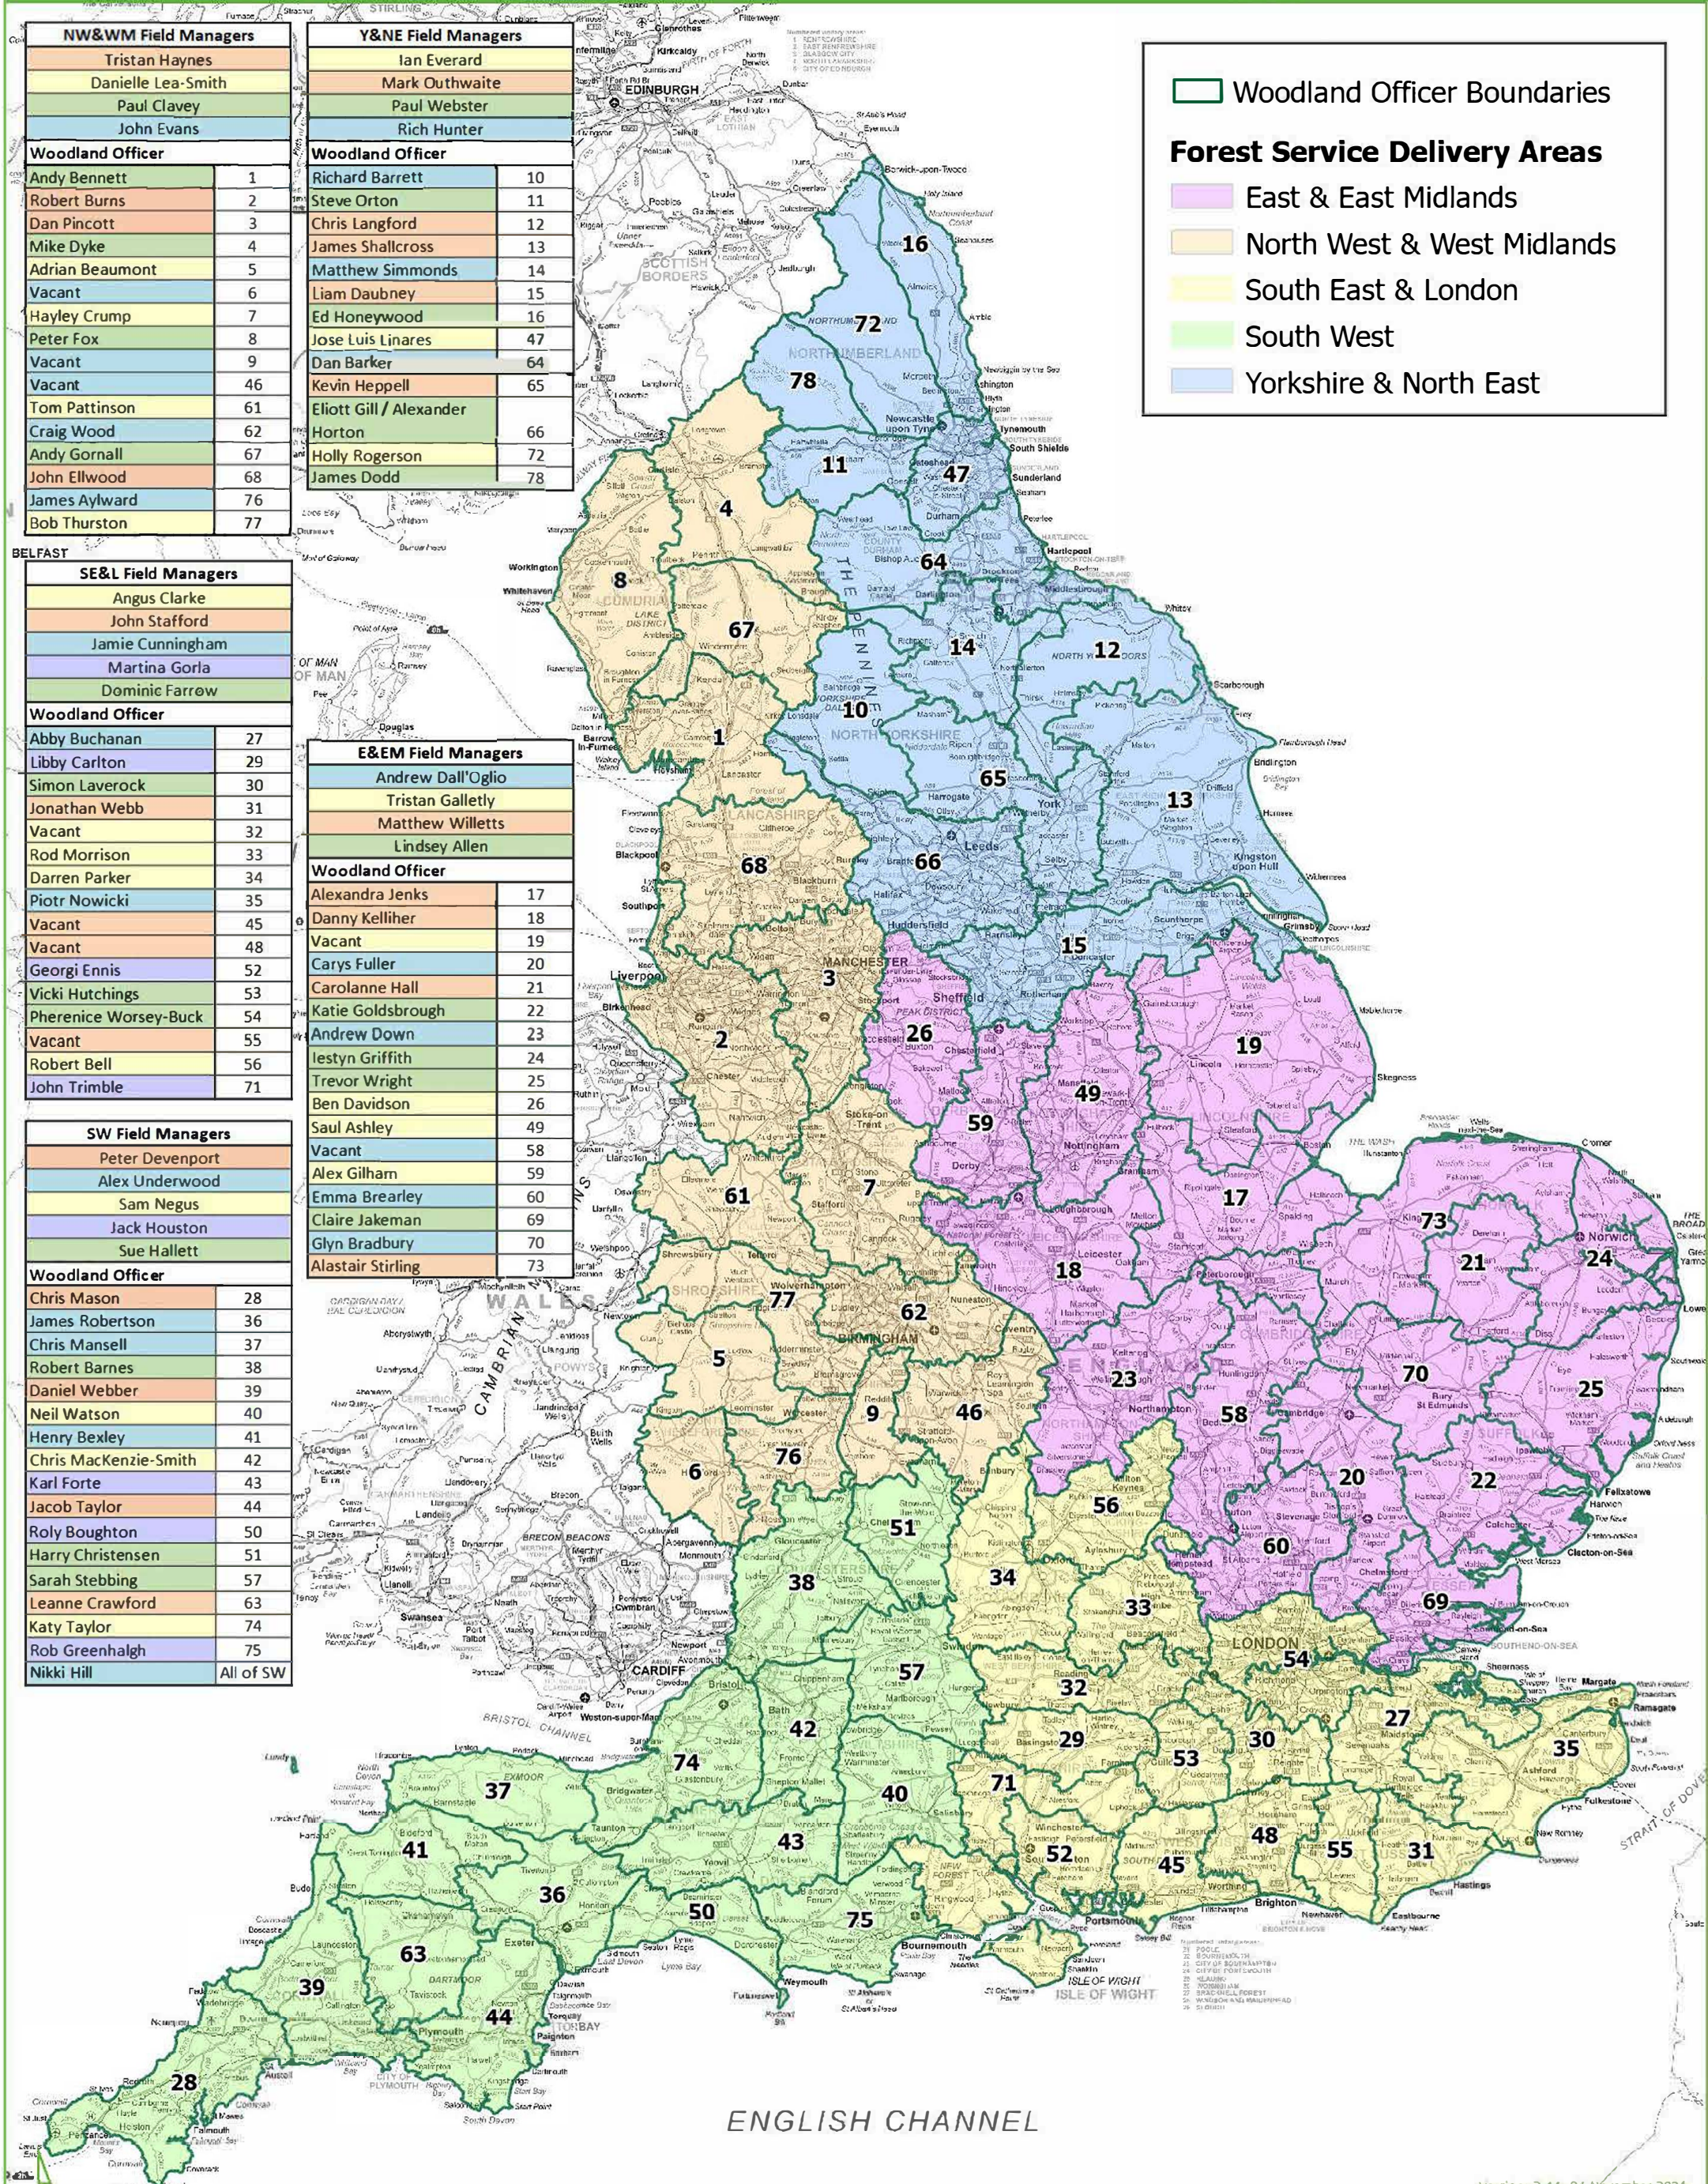

NW&WM Field Managers	
Tristan Haynes	
Danielle Lea-Smith	
Paul Clavey	
John Evans	
Woodland Officer	
Andy Bennett	1
Robert Burns	2
Dan Pincott	3
Mike Dyke	4
Adrian Beaumont	5
Vacant	6
Hayley Crump	7
Peter Fox	8
Vacant	9
Vacant	46
Tom Pattinson	61
Craig Wood	62
Andy Gornall	67
John Ellwood	68
James Aylward	76
Bob Thurston	77

SE&L Field Managers	
Angus Clarke	
John Stafford	
Jamie Cunningham	
Martina Gorla	
Dominic Farrow	
Woodland Officer	
Abby Buchanan	27
Libby Carlton	29
Simon Laverock	30
Jonathan Webb	31
Vacant	32
Rod Morrison	33
Darren Parker	34
Piotr Nowicki	35
Vacant	45
Vacant	48
Georgi Ennis	52
Vicki Hutchings	53
Pherence Worsey-Buck	54
Vacant	55
Robert Bell	56
John Trimble	71

SW Field Managers	
Peter Devenport	
Alex Underwood	
Sam Negus	
Jack Houston	
Sue Hallett	
Woodland Officer	
Chris Mason	28
James Robertson	36
Chris Mansell	37
Robert Barnes	38
Daniel Webber	39
Neil Watson	40
Henry Bexley	41
Chris MacKenzie-Smith	42
Karl Forte	43
Jacob Taylor	44
Roly Boughton	50
Harry Christensen	51
Sarah Stebbing	57
Leanne Crawford	63
Katy Taylor	74
Rob Greenhalgh	75
Nikki Hill	All of SW

**Woodland Officer Boundaries**

**Forest Service Delivery Areas**

- East & East Midlands
- North West & West Midlands
- South East & London
- South West
- Yorkshire & North East

ENGLISH CHANNEL