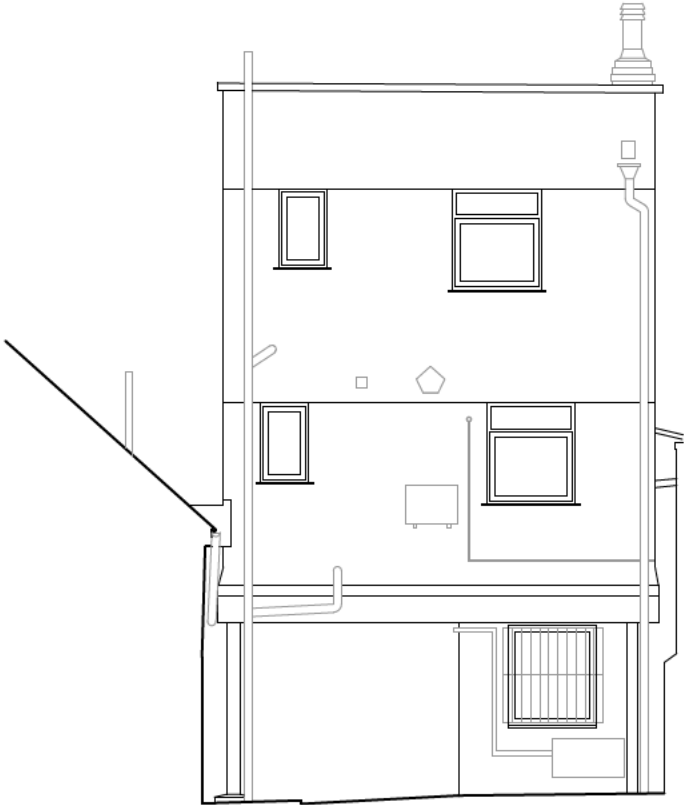

Responsibility is not accepted for errors made by others scaling from this drawing. All construction information should be taken from figured dimensions only.

Existing Coach House  
South West Elevation  
Scale 1:100

Existing Coach House  
South East Elevation  
Scale 1:100

REV	Note	Date

**105** 105 WEST ARCHITECTS Ltd  
107 Lower Redland Road  
Redland  
Bristol BS6 6SW  
T 0117 3737596  
E info@105west.co.uk

Project **20 Whiteladies Road**

Drawing Title **Existing Coach House South West and South East Elevation**

Drawing No. **1748(L)41**

Scale @A3	drawn by	Date	Rev
1:100	HK	04.04.24	/