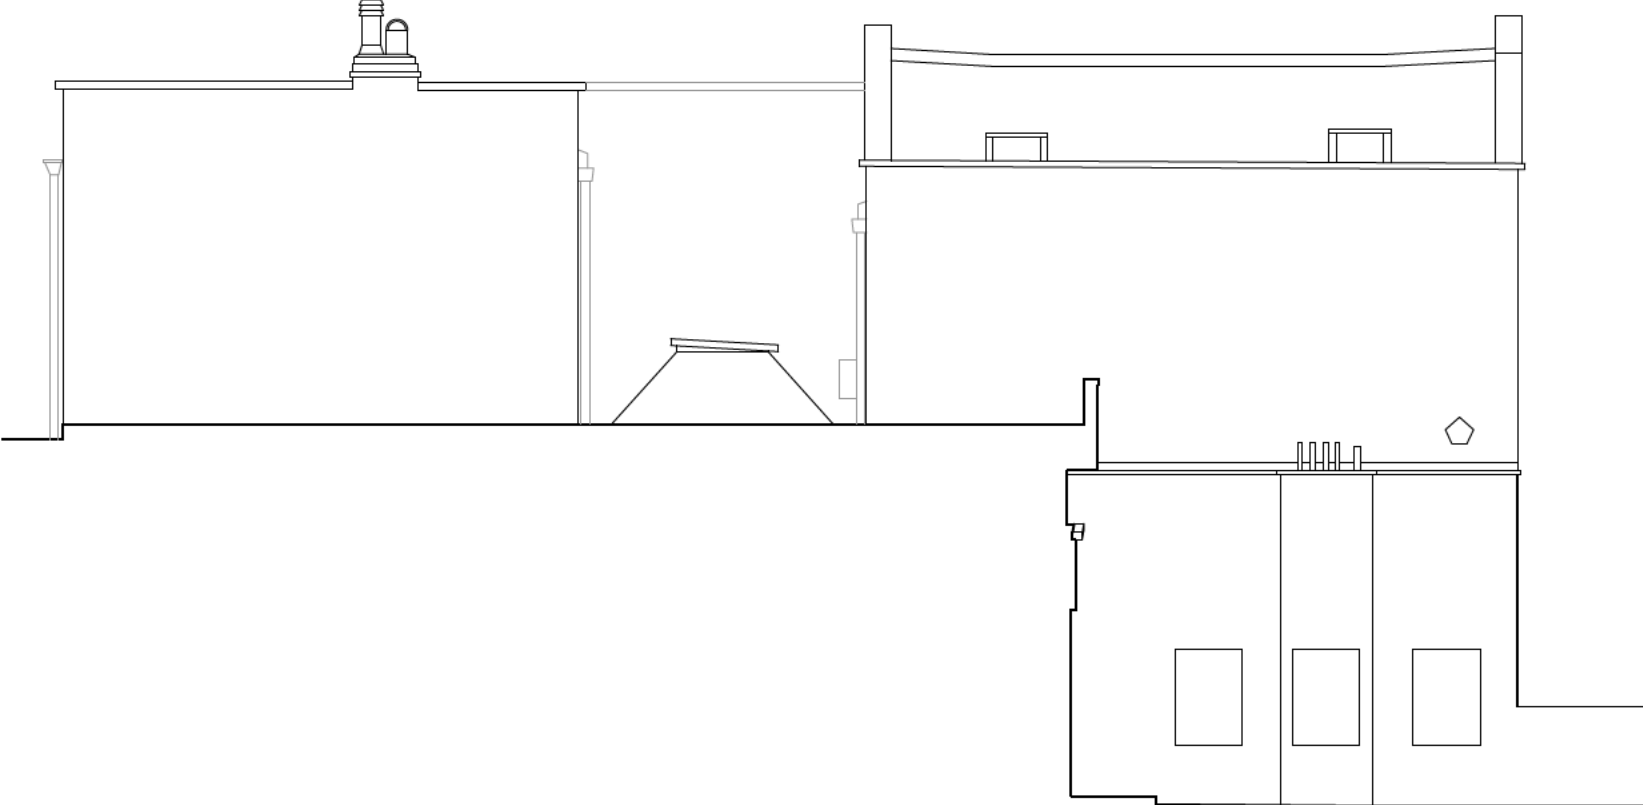

Responsibility is not accepted for errors made by others scaling from this drawing. All construction information should be taken from figured dimensions only.

Existing Coach House  
South West Elevation  
Scale 1:100

Existing Coach House  
South East Elevation  
Scale 1:100

REV	Note	Date

**105** 105 WEST ARCHITECTS Ltd  
107 Lower Redland Road  
Redland  
Bristol BS6 6SW  
T 0117 3737596  
E info@105west.co.uk

Project **20 Whiteladies Road**

Drawing Title **Existing Coach House South West and South East Elevation**

Drawing No. **1748(L)41**

Scale @A3	drawn by	Date	Rev
1:100	HK	04.04.24	/