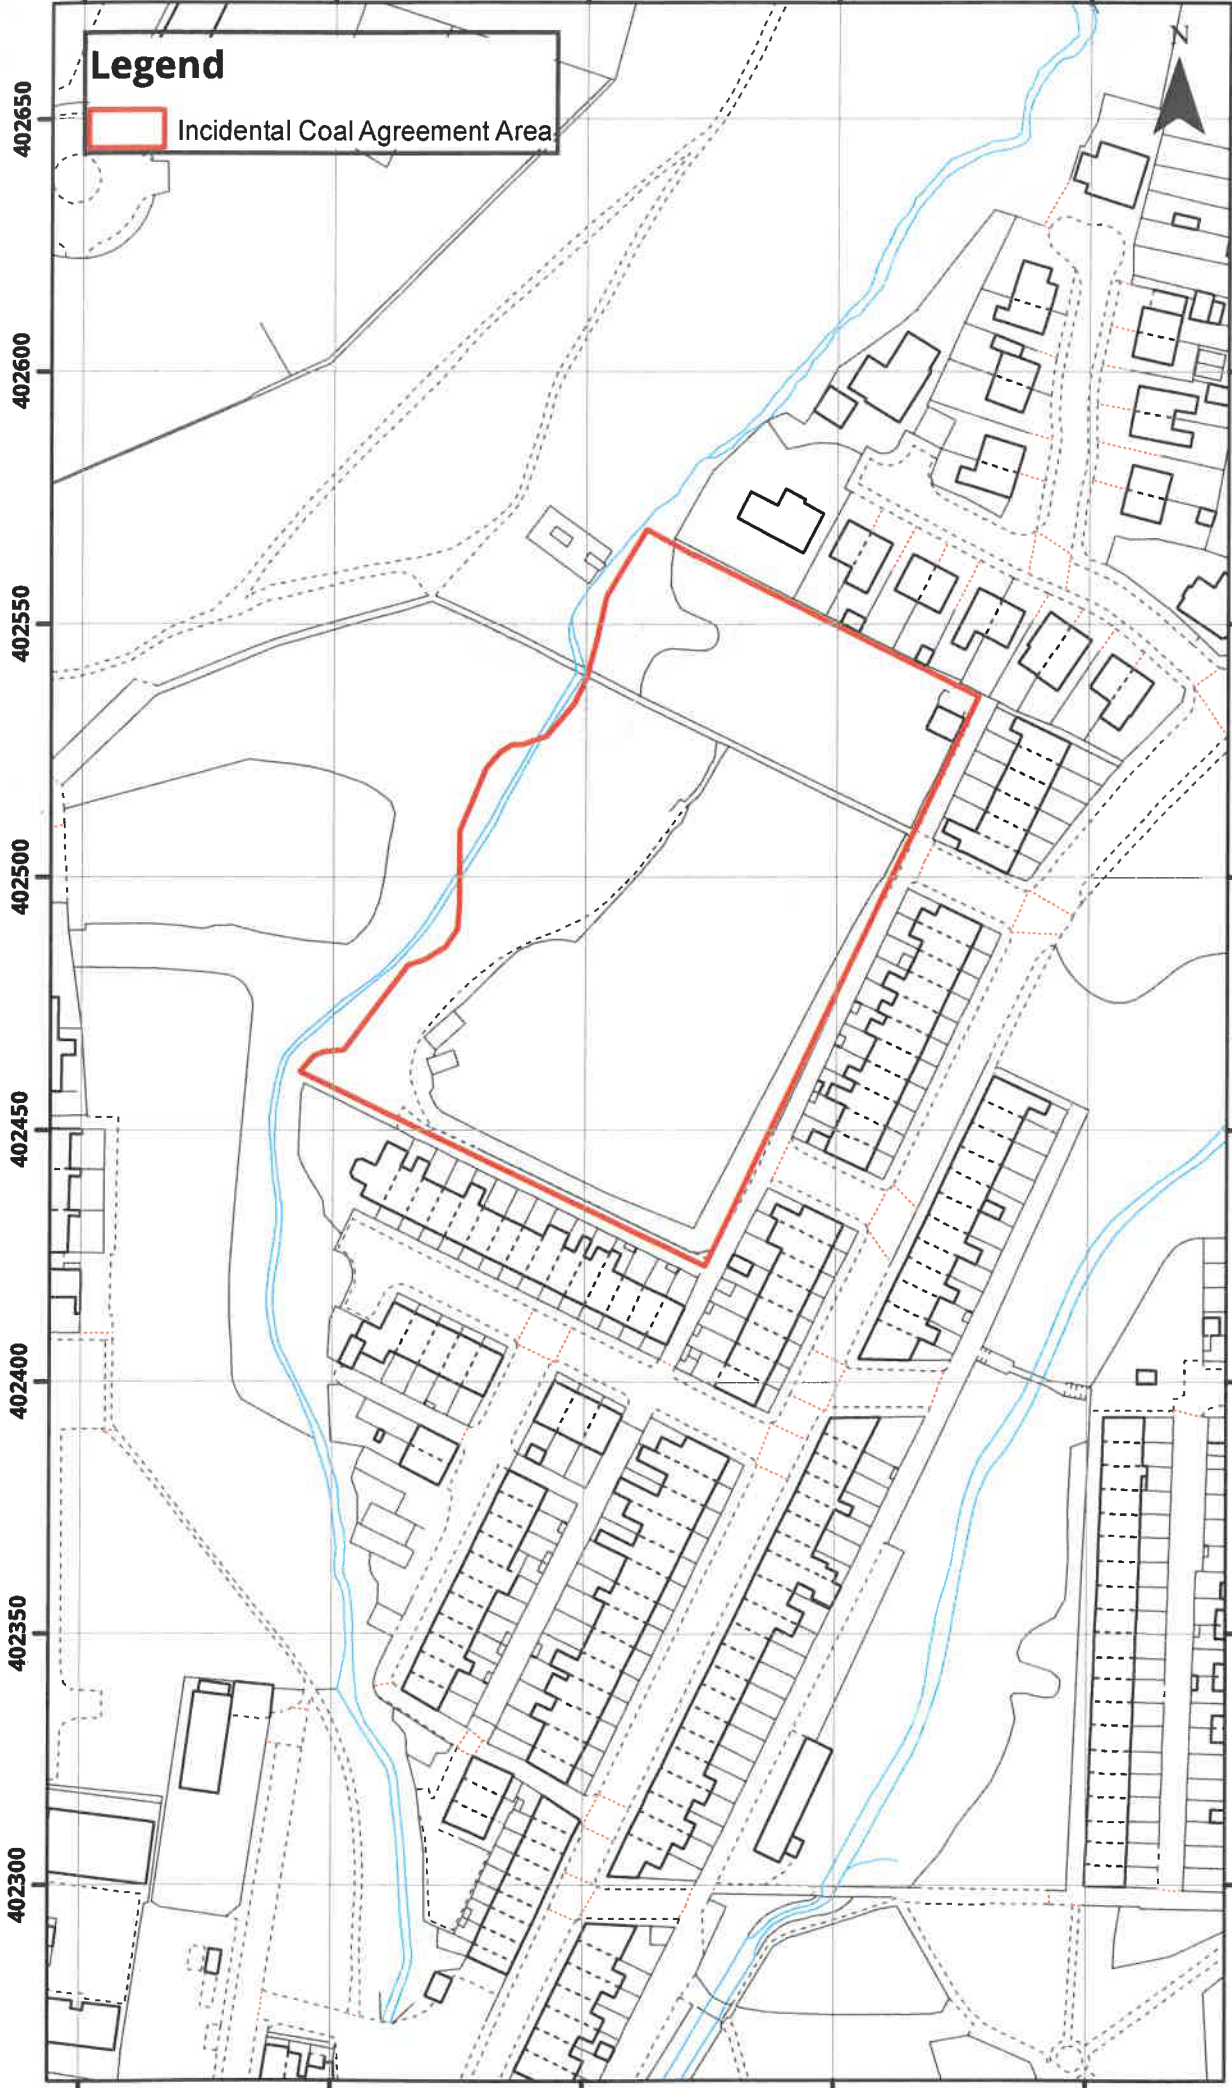

368600 368650 368700 368750 368800

Legend

Incidental Coal Agreement Area

The Coal Authority

402650
402600
402550
402500
402450
402400
402350
402300

402650
402600
402550
402500
402450
402400
402350
402300

SIGNED on behalf of
THE COAL AUTHORITY by:-

402450

SIGNED on behalf of
MCI DEVELOPMENTS LIMITED by:-