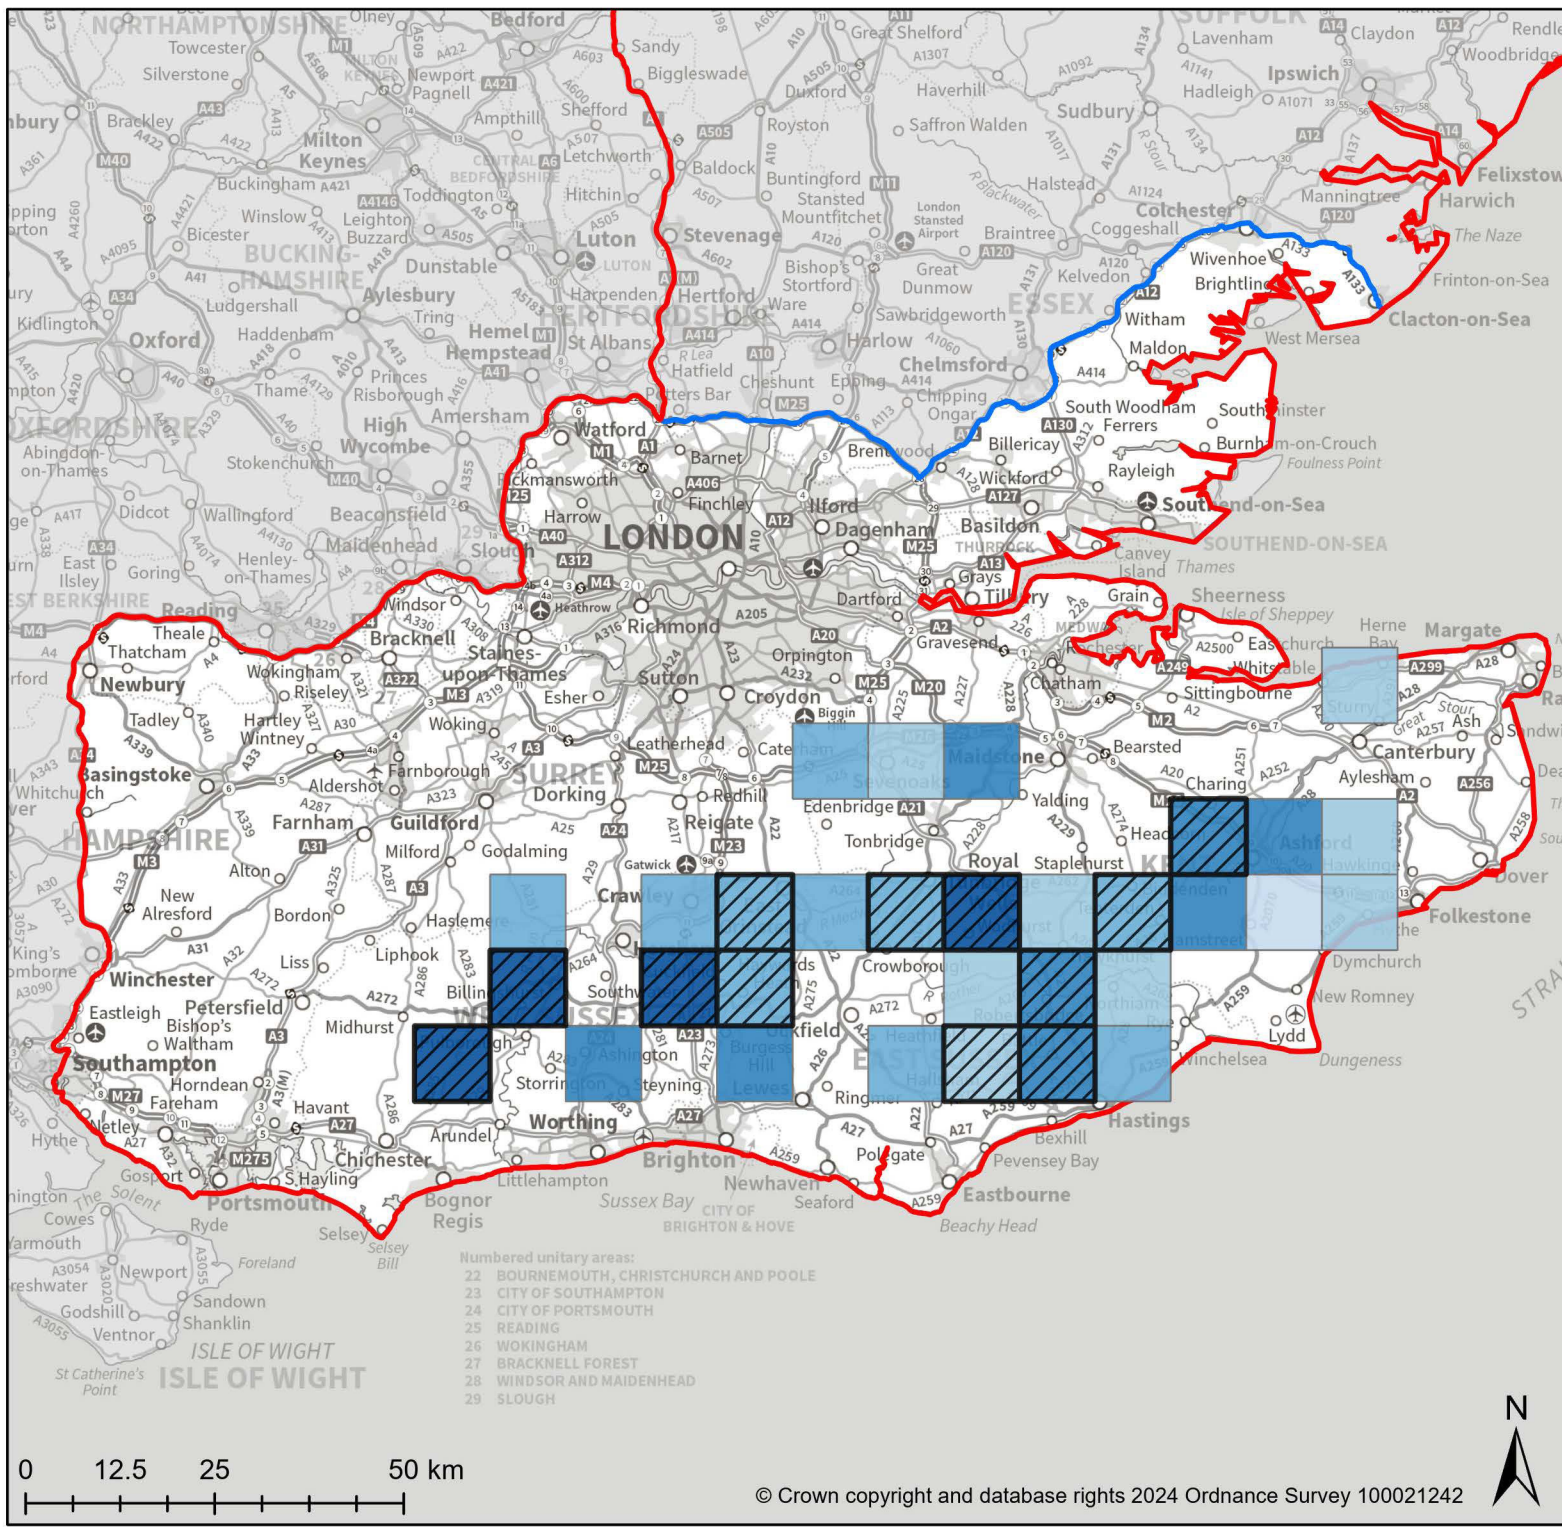

Ips typographus Confirmed outbreak sites 10km grid summary

Data as at 21 October 2024

Ordnance Survey 10km grid squares containing one or more confirmed outbreak sites.

Key:

First year of confirmed *Ips typographus*

2018

2021

2022

2023

2024

2024 *Ips typographus* infestation

Demarcated Area June 2024

Proactive Spruce Removal Boundary

For privacy reasons outbreaks are mapped to the nearest 10km grid square to avoid revealing individual sites.

Scale at A4: 1:1,000,000

Date: 22/10/2024

Produced by: Forestry Commission