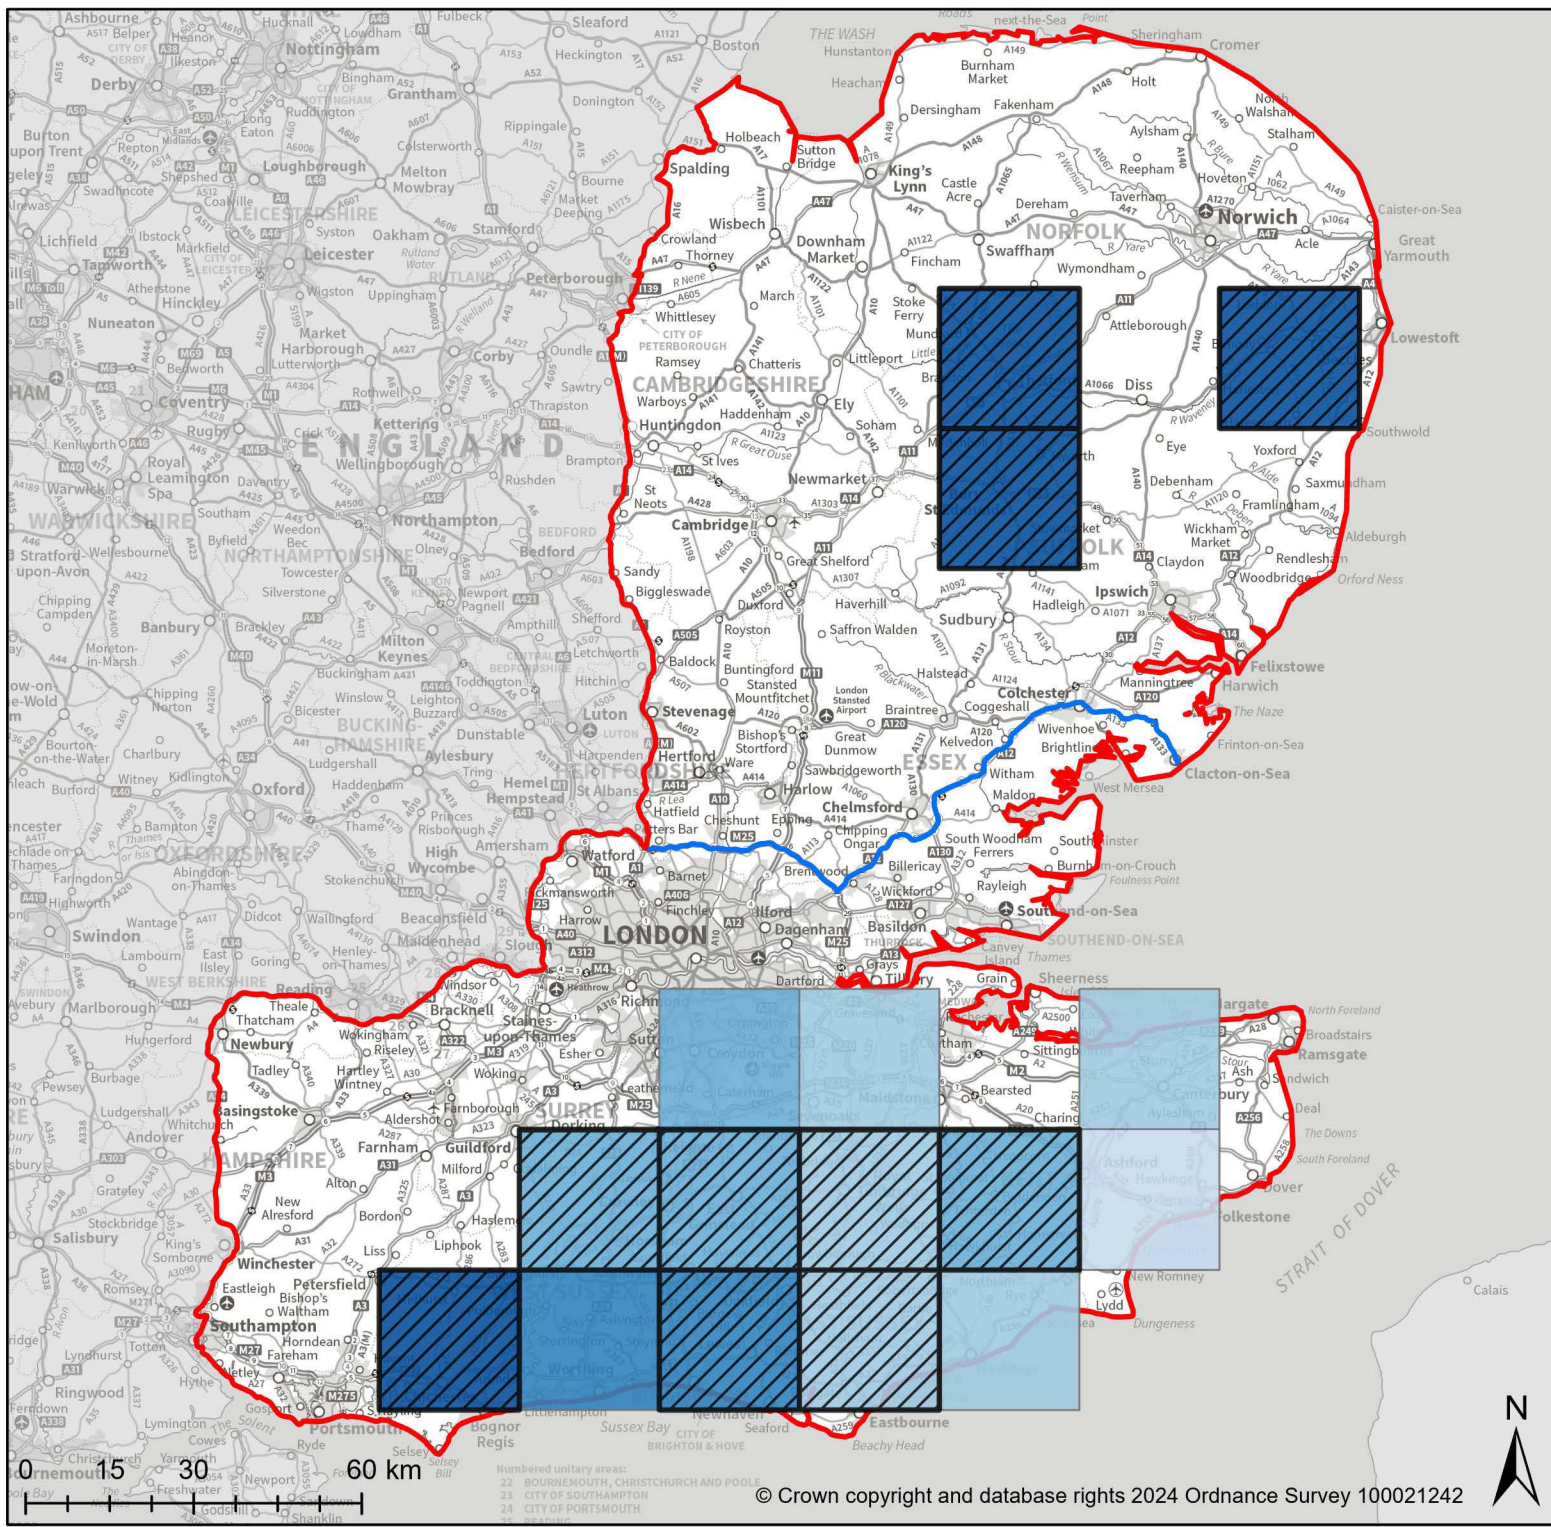

Ips typographus Confirmed outbreak sites 25km grid summary

Data as at 21 October 2024

Ordnance Survey 25km grid squares containing one or more confirmed outbreak sites.

Key:

First year of confirmed *Ips typographus*

 2018

 2021

 2022

 2023

 2024

 2024 *Ips typographus* infestation

 Demarcated Area June 2024

For privacy reasons outbreaks are mapped to the nearest 25km grid square to avoid revealing individual sites.

Scale at A4: 1:1,350,000 Date: 22/10/2024