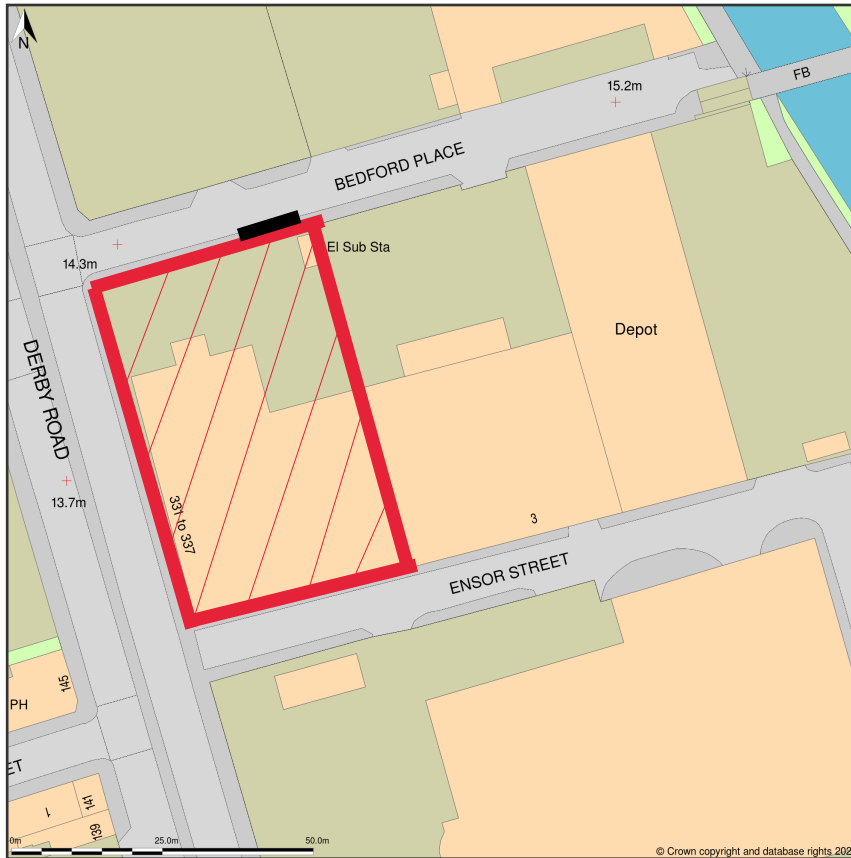

Wild Thang Customs Site No 1

Location Plan shows area bounded by: 333846.24, 394160.24 333987.67, 394301.66 (at a scale of 1:1250), OSGridRef: SJ33919423. The representation of a road, track or path is no evidence of a right of way. The representation of features as lines is no evidence of a property boundary.

Produced on 17th July 2024 from the Ordnance Survey National Geographic Database and incorporating surveyed revision available at this date. Reproduction in whole or part is prohibited without the prior permission of Ordnance Survey. © Crown copyright 2024. Supplied by www.buyaplan.co.uk a licensed Ordnance Survey partner (100053143). Unique plan reference: #00899705-5D802C.

 Freepoint Boundary

 Entrance/Exit Gate