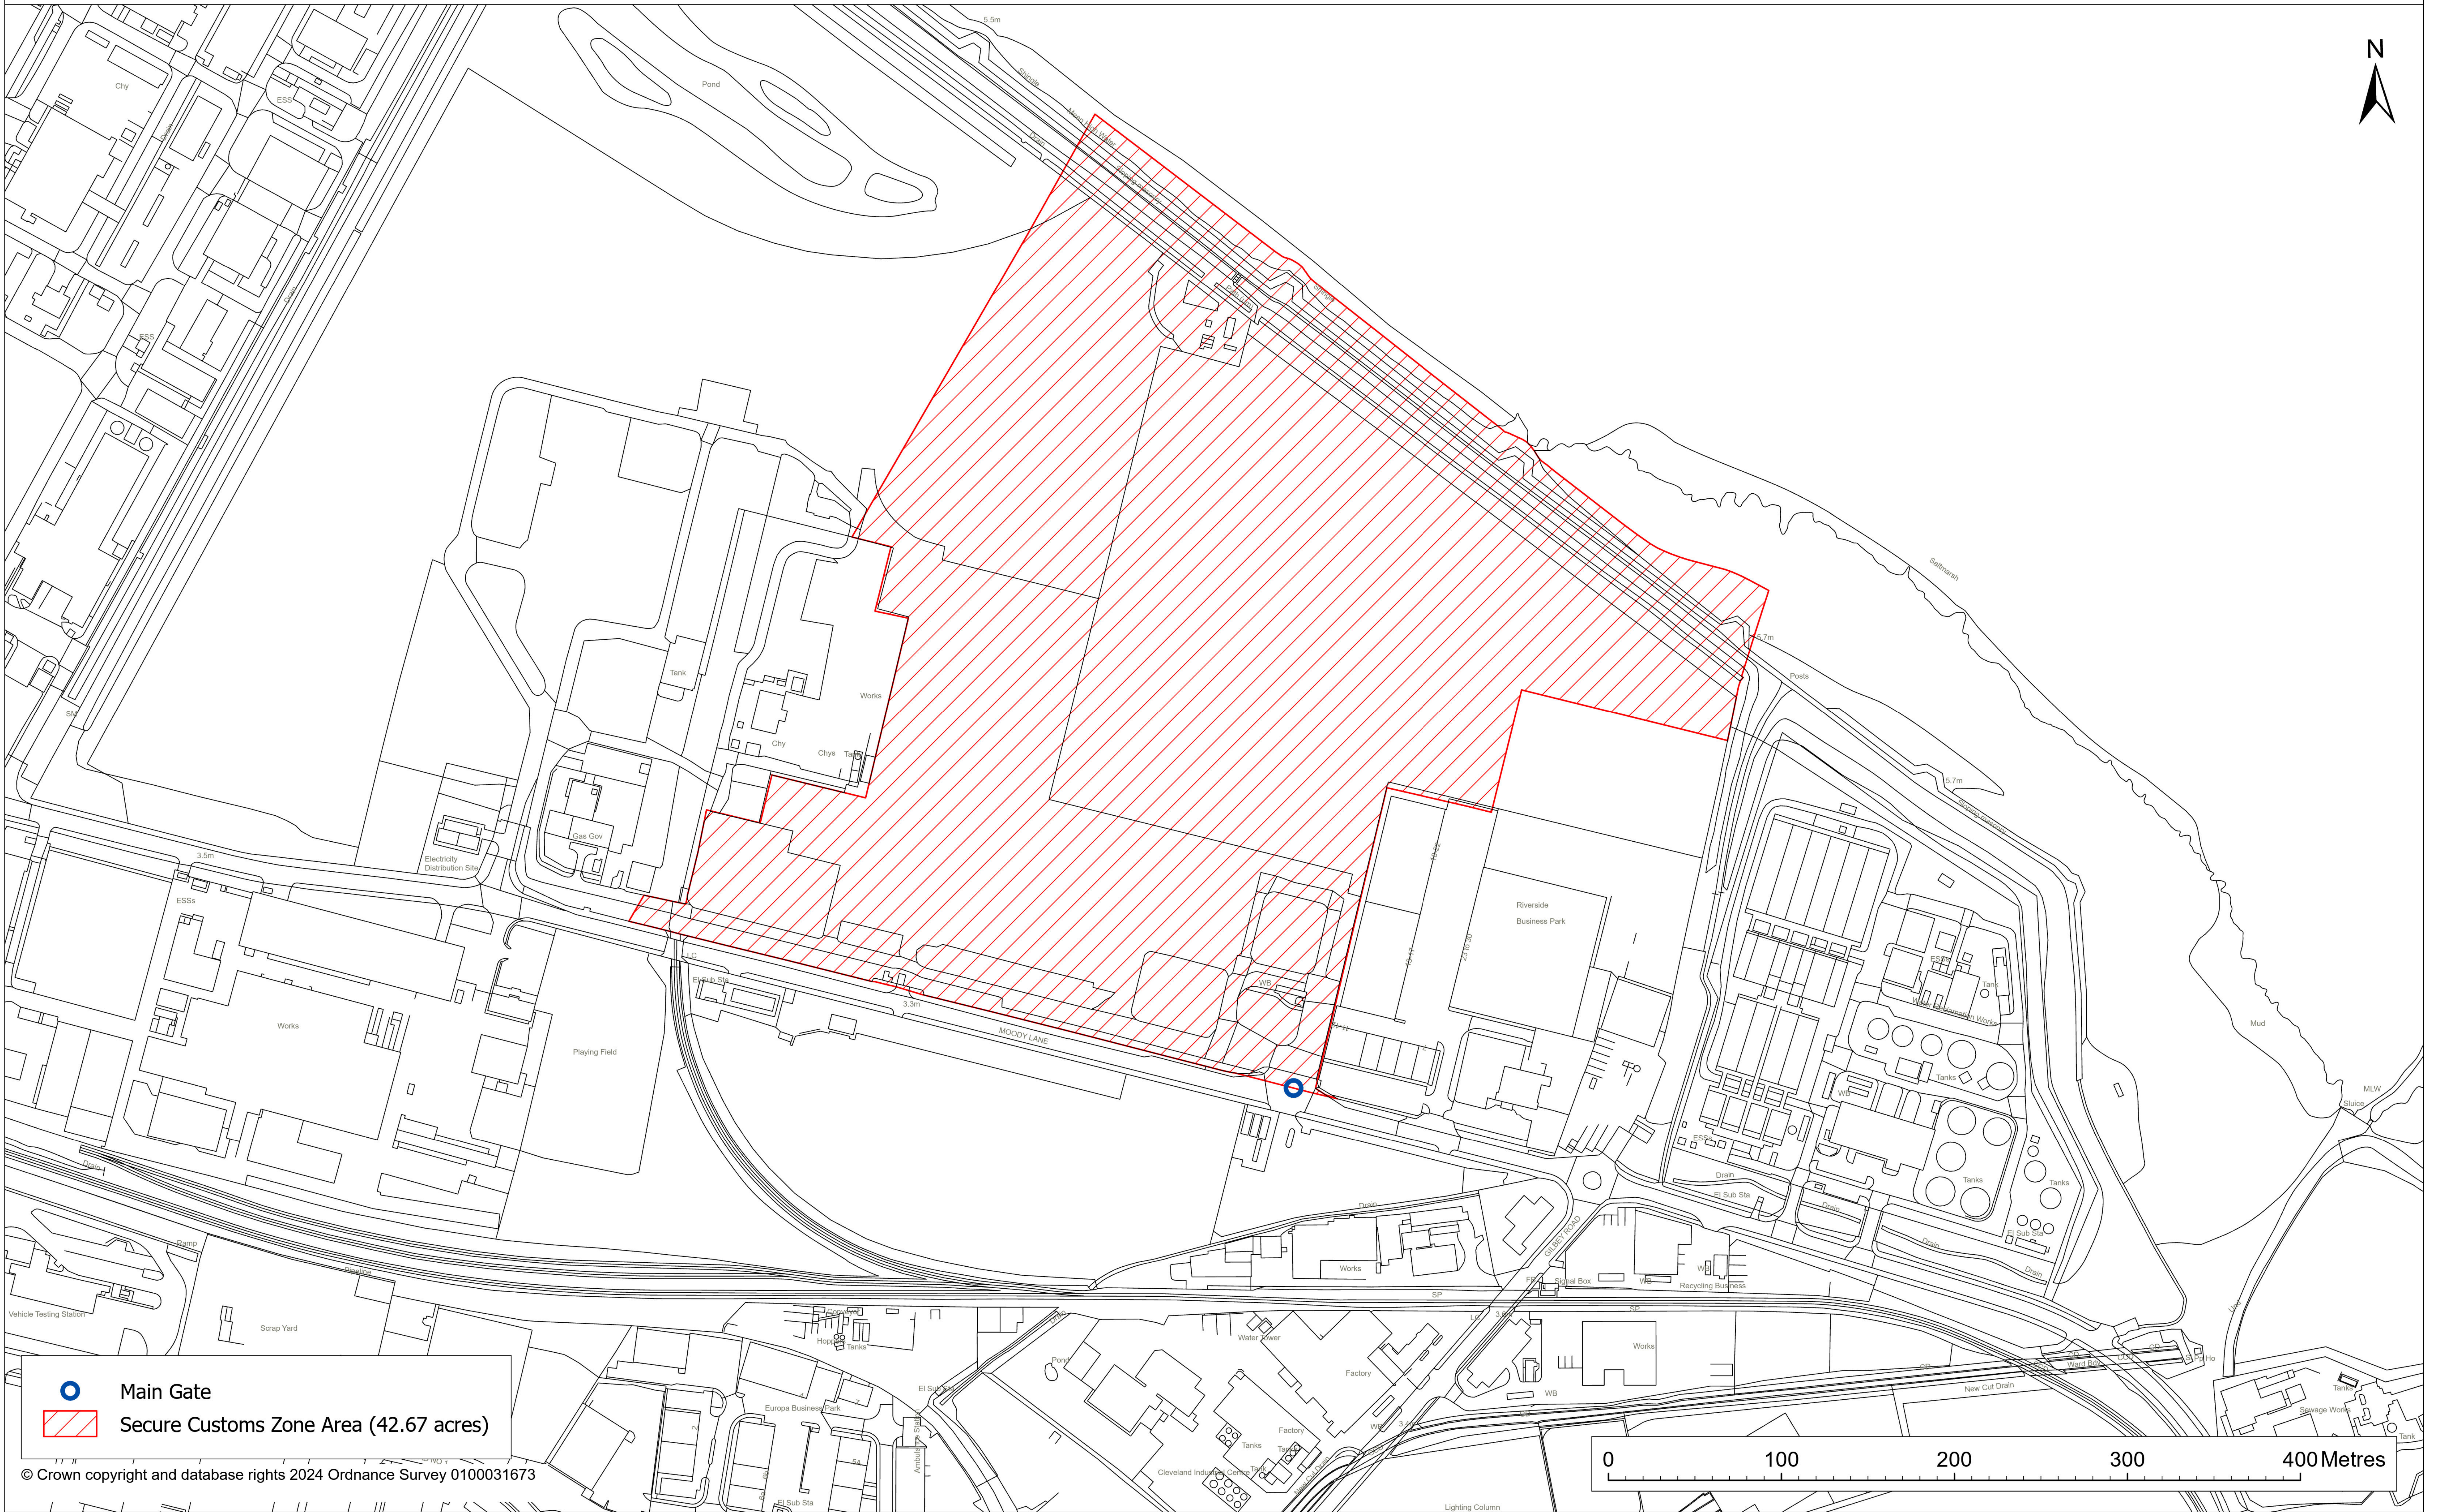

Customs Site No 1 - Humber

 Main Gate
 Secure Customs Zone Area (42.67 acres)

© Crown copyright and database rights 2024 Ordnance Survey 0100031673