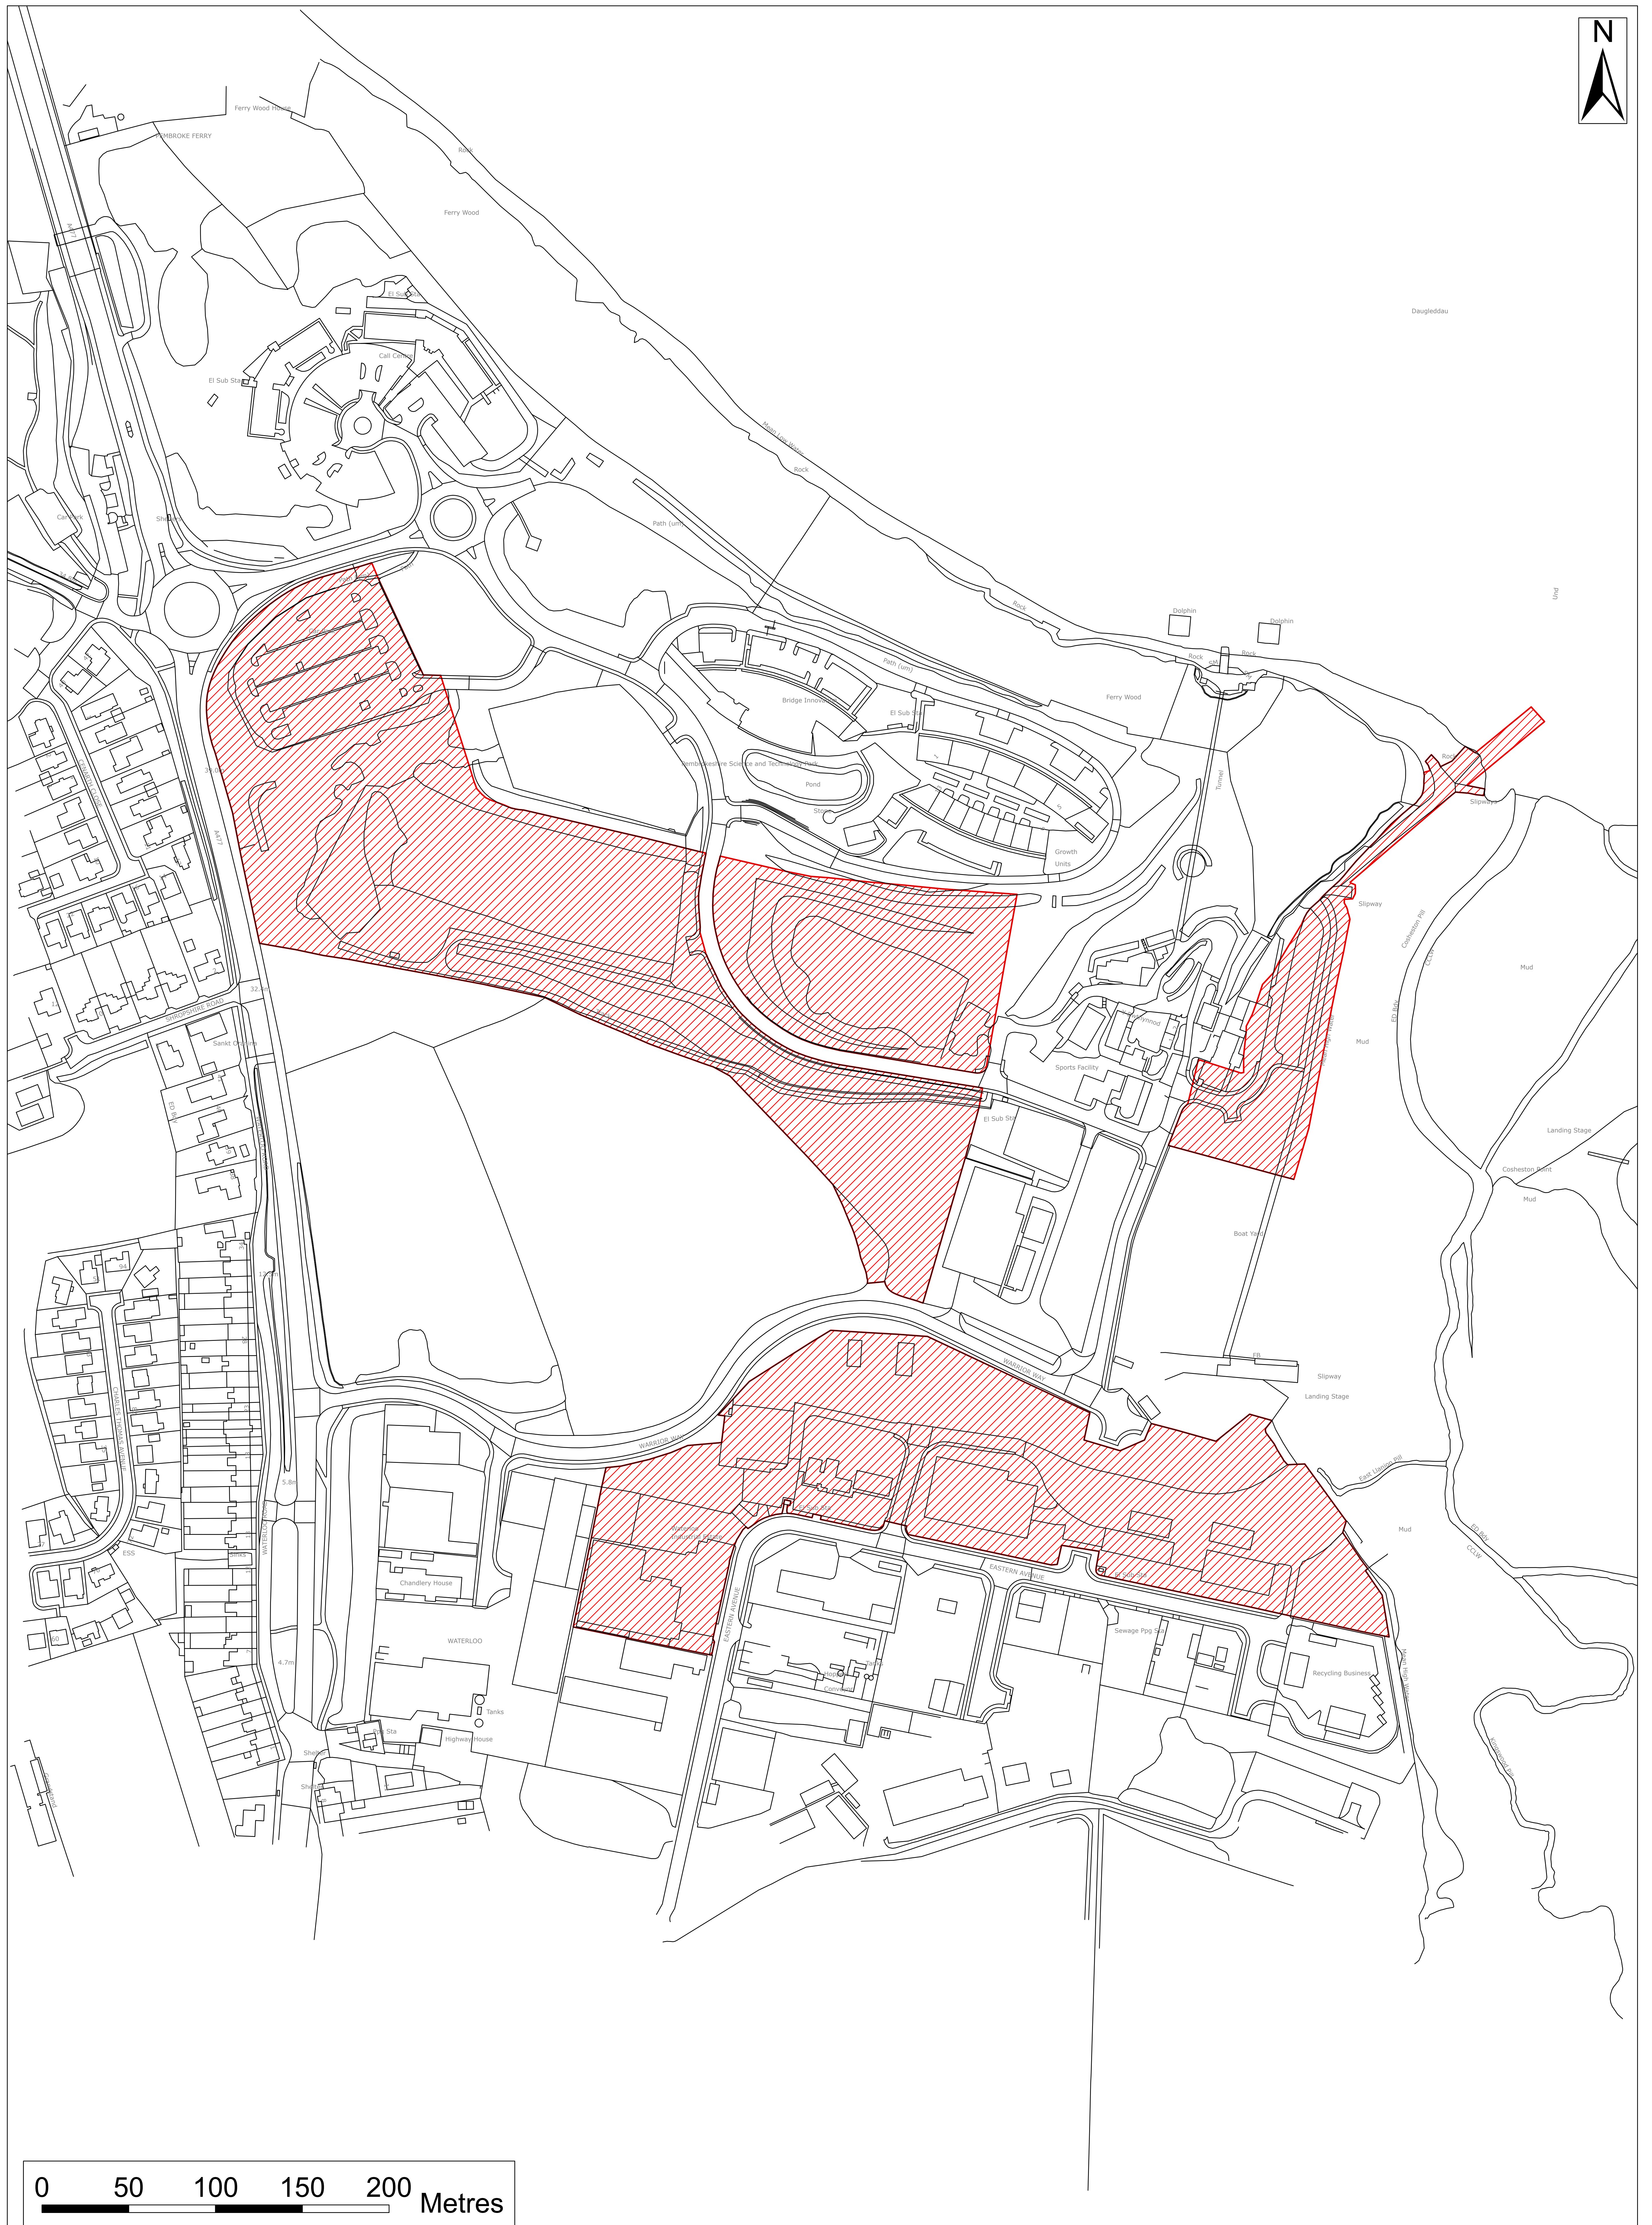

# Milford Haven Tax Site - Waterloo - Science Park

0 50 100 150 200 Metres

© Crown copyright and database rights  
2024 Ordnance Survey 0100031673

Date: 11/06/2024

Scale: 1:1,250@A0