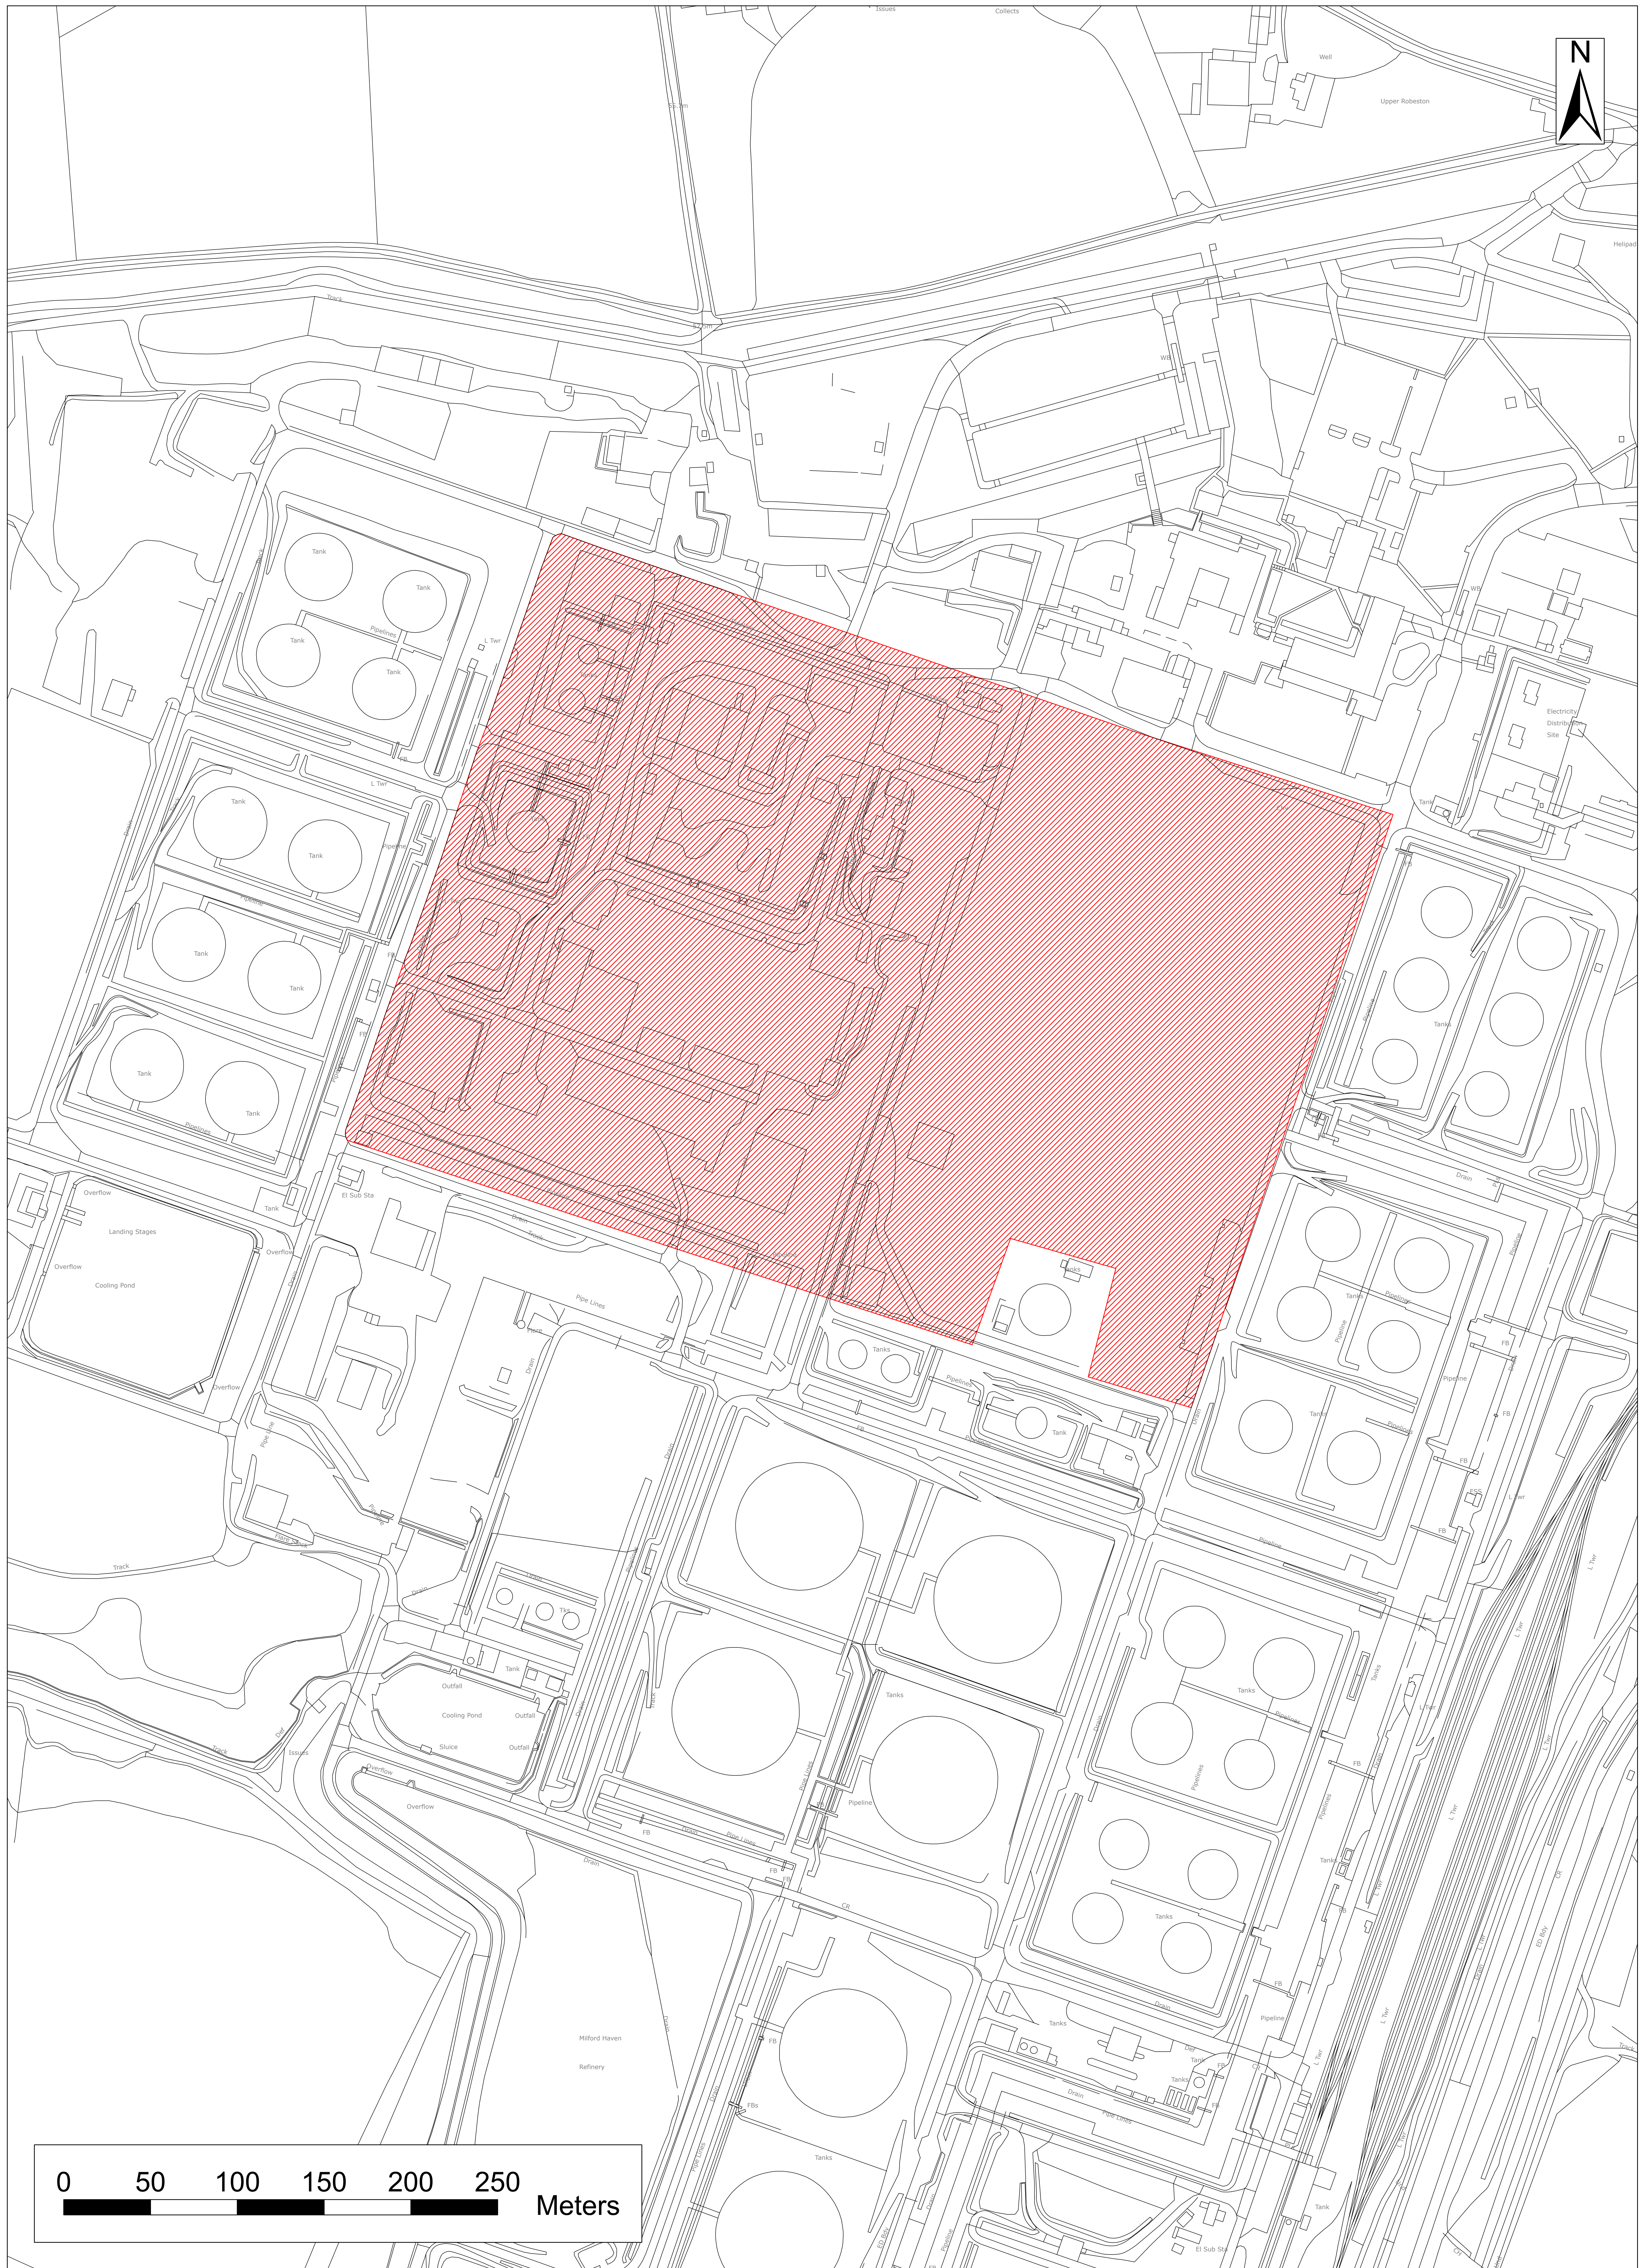

Milford Haven Tax Site - PUMA

0 50 100 150 200 250 Meters

© Crown copyright and database rights
2024 Ordnance Survey 0100031673

Date: 10/06/2024

Scale: 1:1,250@A0