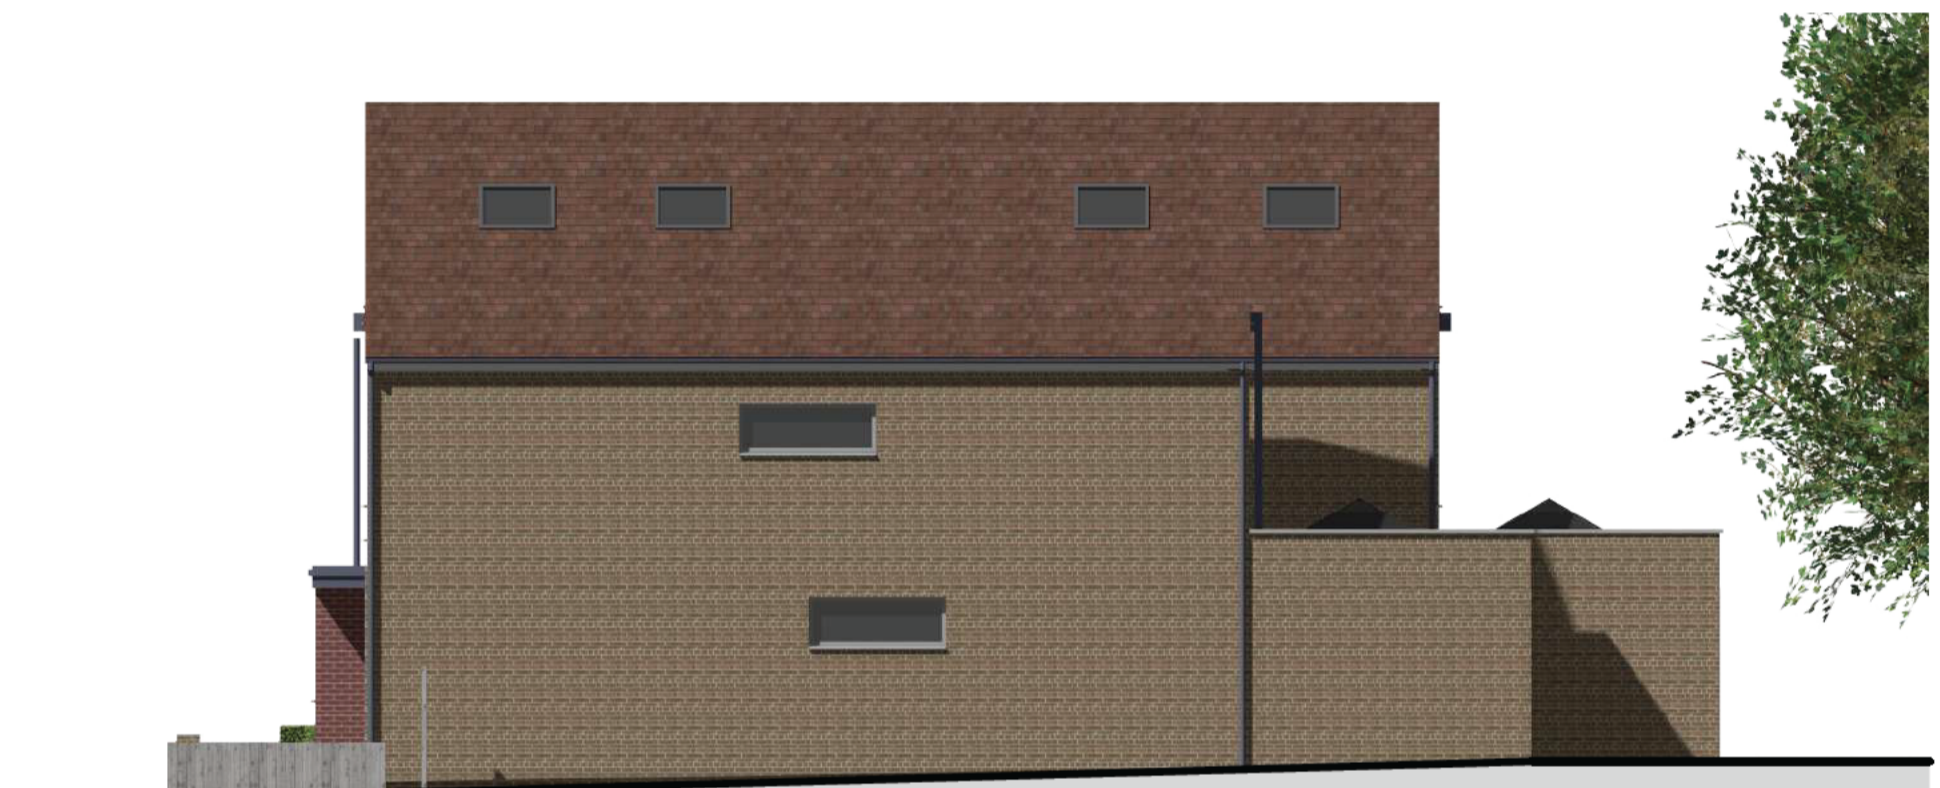

Front Street Elevation

Front Elevation

Side Elevation (north east facing)

Rear Elevation

Side Elevation (south west facing)

Scale 1:100

Project title			
22&24 St.Annes Road, London Colney, AL2 1LJ			
Drawing title			CHANTRY ARCHITECTS
Elevations 1			
Drawing no. 23008wd2.03			<small>© Chantry Architects, AL2 1LJ</small>
Scale	Date	Rev	
1:100@A1	May 2024	-	