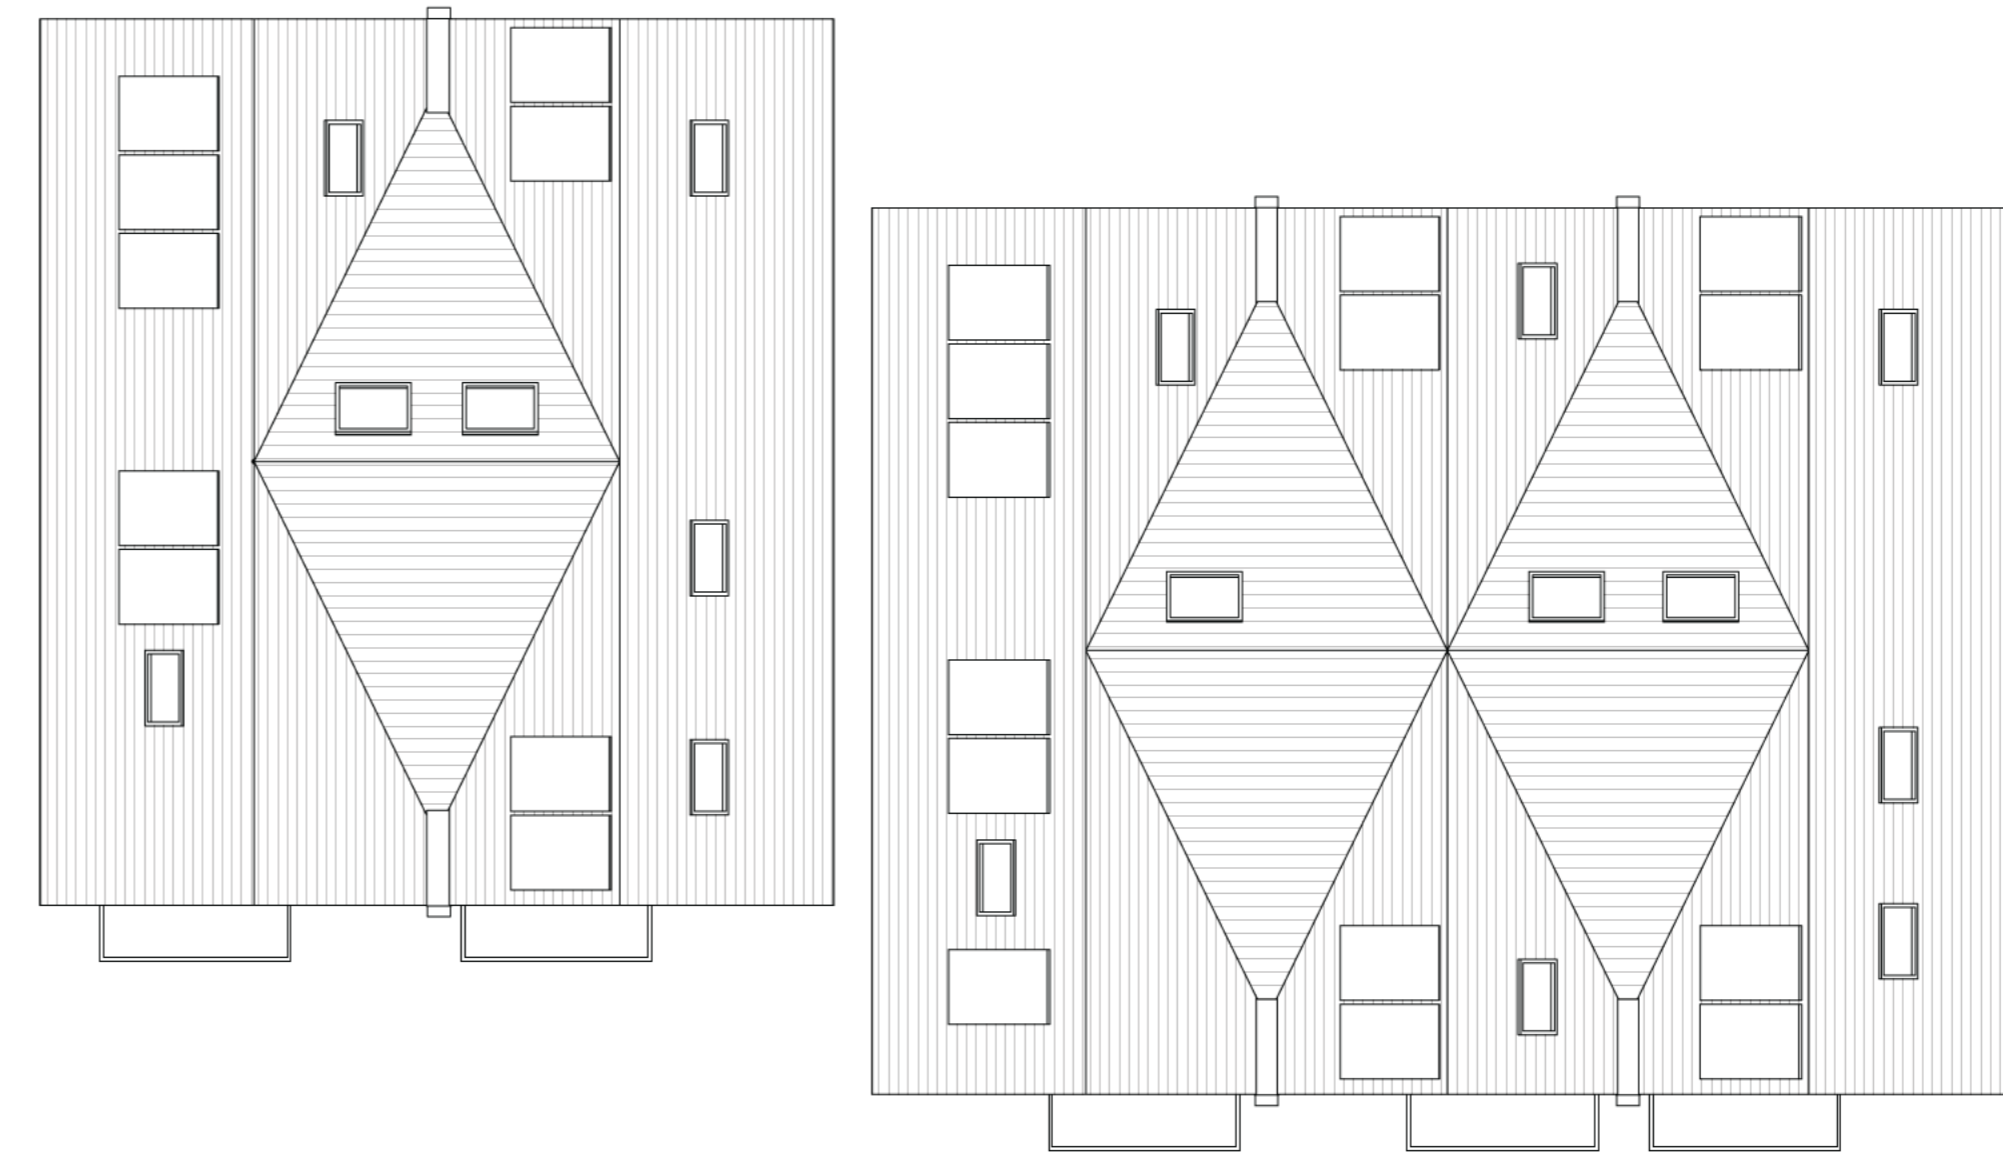

First Floor

Roof Plan

Ground Floor

Scale 1:100

Planning

Project title 22&24 St.Annes Road, London Colney, AL2 1LJ			
Drawing title Proposed Floor Plans			
Drawing no.	23008wd2.02		
Scale	Date	Rev	
1:100@A1	May 2024	-	