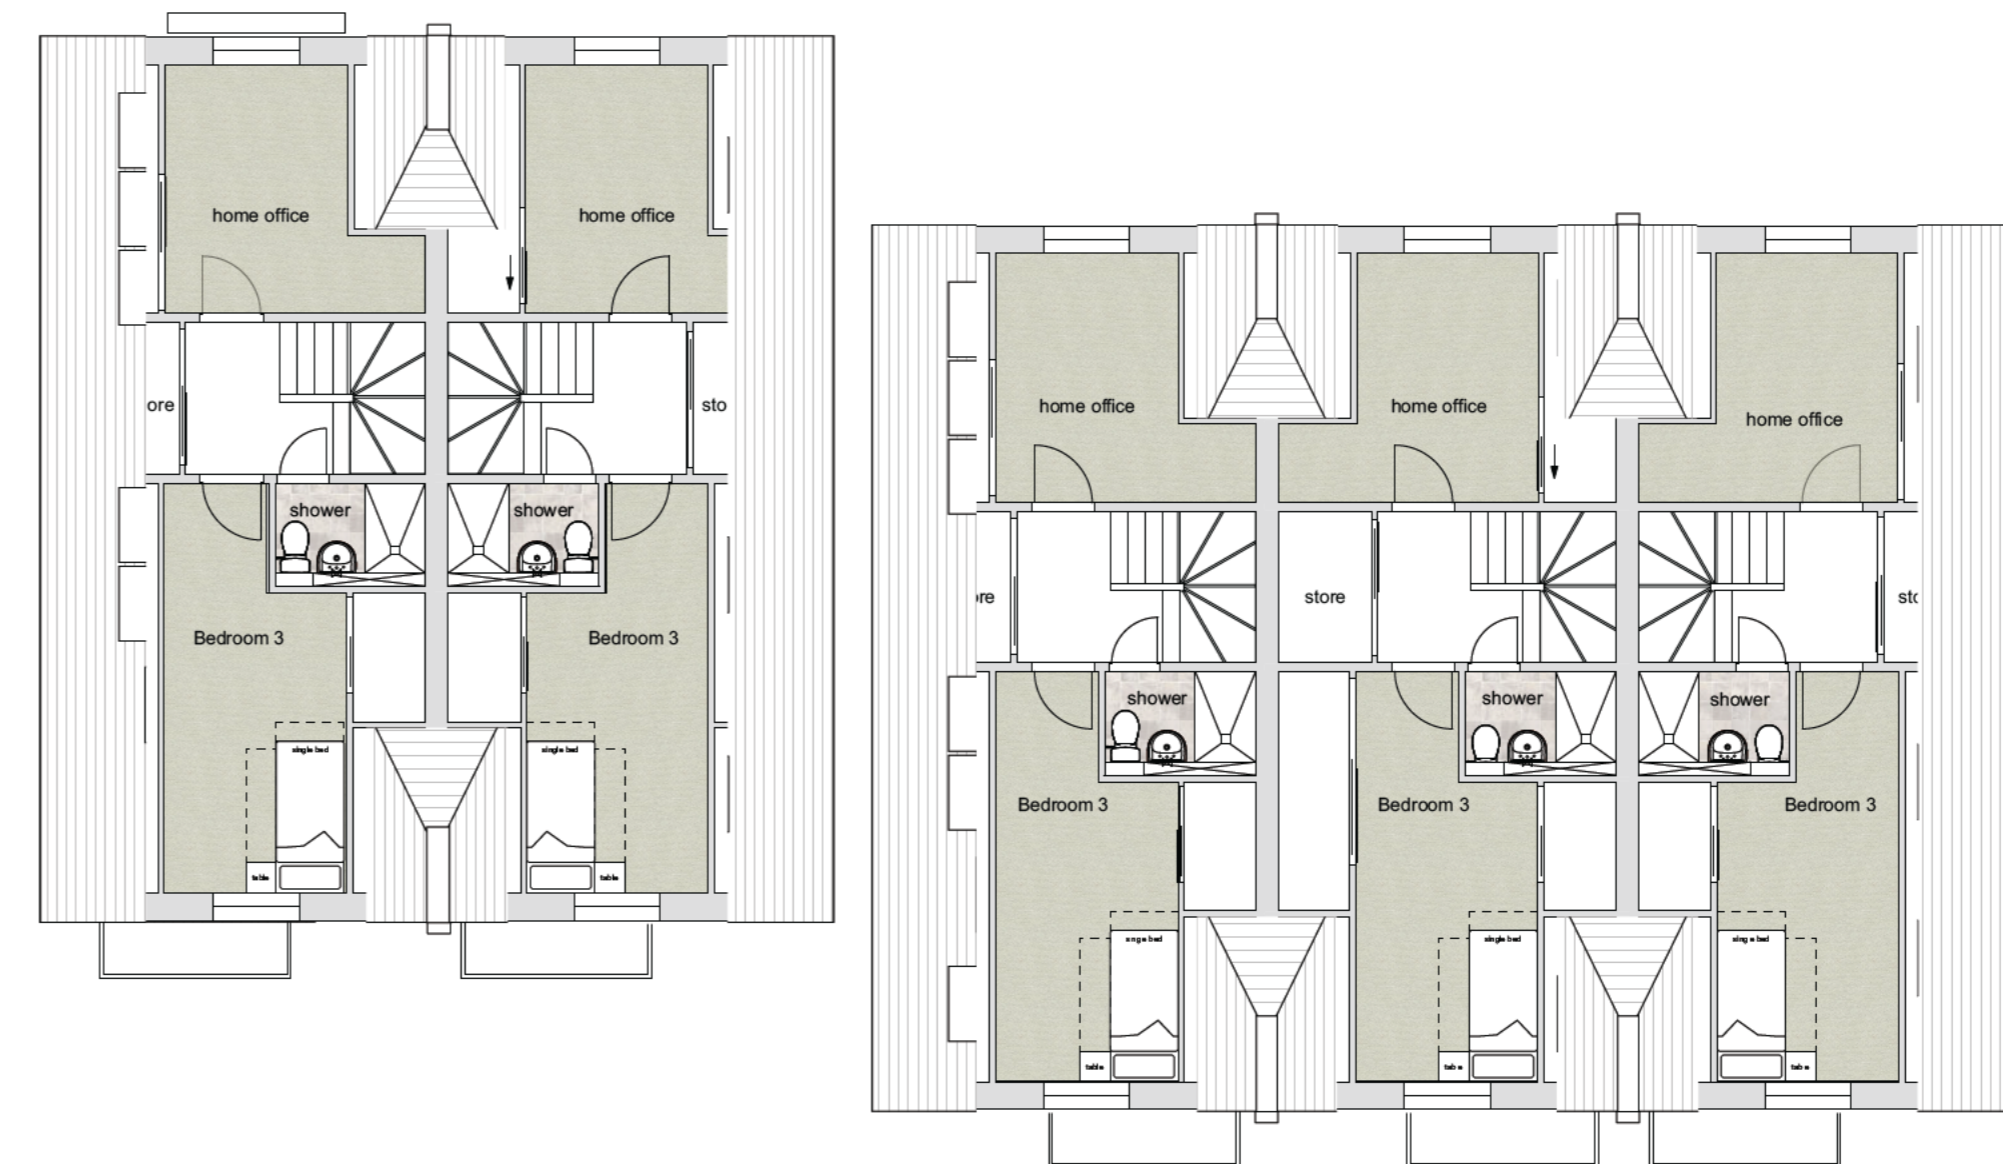

First Floor

Roof Plan

Ground Floor

Scale 1:100

Planning

Project title 22&24 St.Annes Road, London Colney, AL2 1LJ			
Drawing title Proposed Floor Plans			
Drawing no.	23008wd2.02		
Scale	Date	Rev	
1:100@A1	May 2024	-	