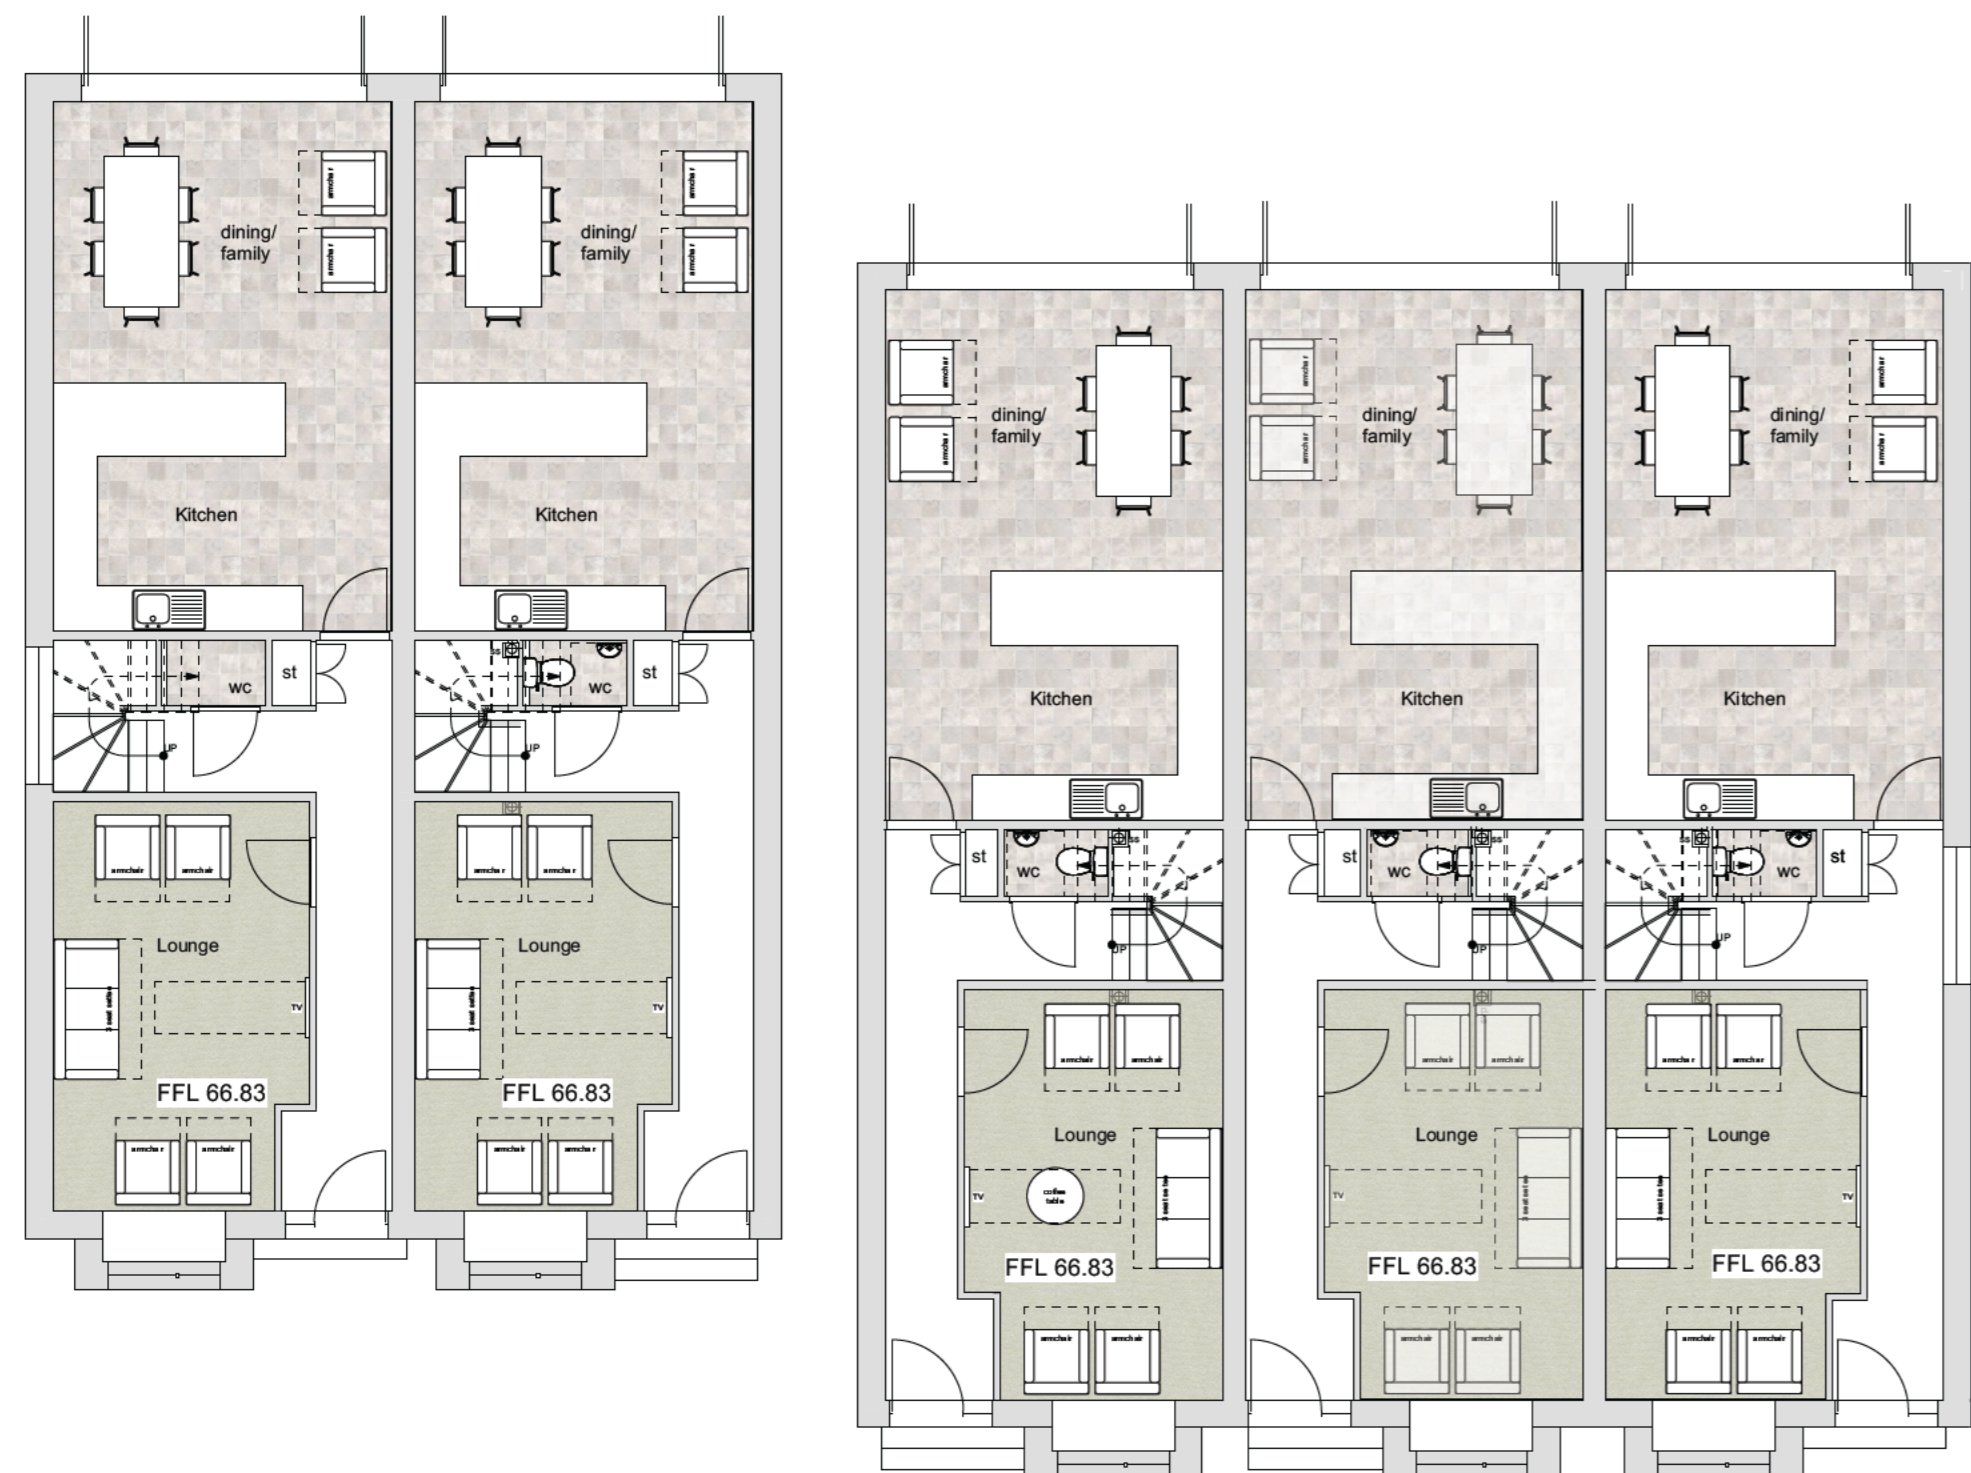

First Floor

Roof Plan

Ground Floor

Scale 1:100

Planning

Project title 22&24 St.Annes Road, London Colney, AL2 1LJ			
Drawing title Proposed Floor Plans			
Drawing no.	23008wd2.02		
Scale	Date	Rev	
1:100@A1	May 2024	-	