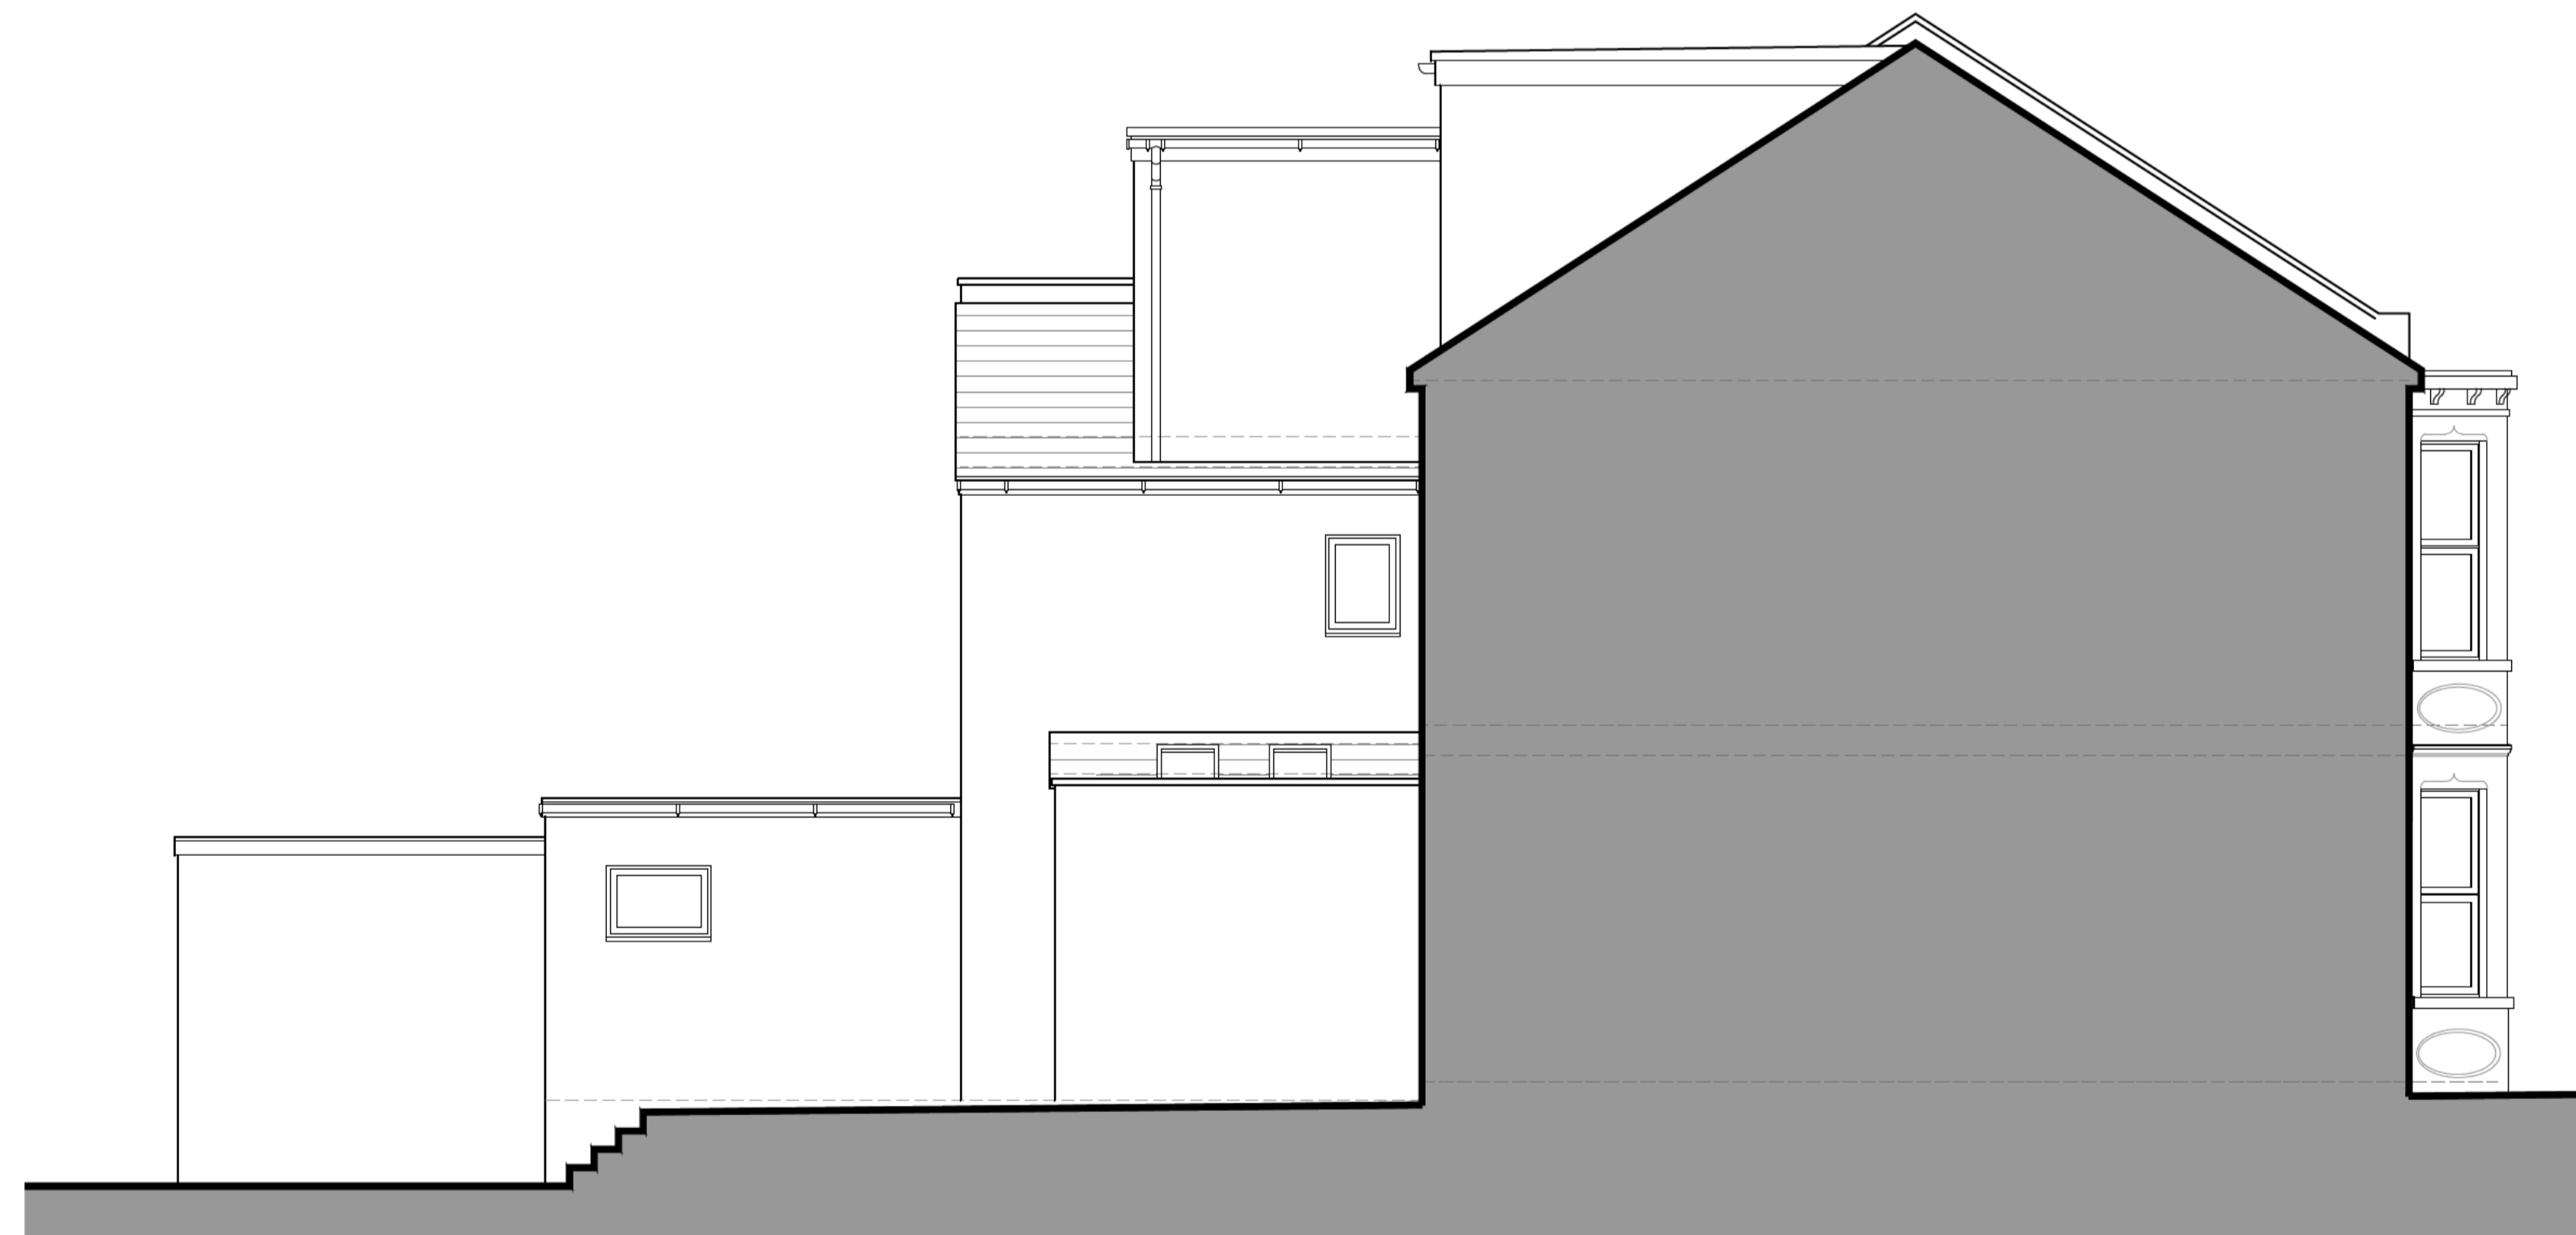

Front Elevation

Side Elevation /Section

Rear Elevation

Side Elevation /Section

PROJECT:
 59 Langton Road
 Brislington, BS4 4ER
 TITLE:
 Proposed Elevations

SCALE: 1:50 @ A1 DATE: Jan 2024 DRAWN BY: ams

DRAWING NUMBER: 4245.PL2.06 REVISION: