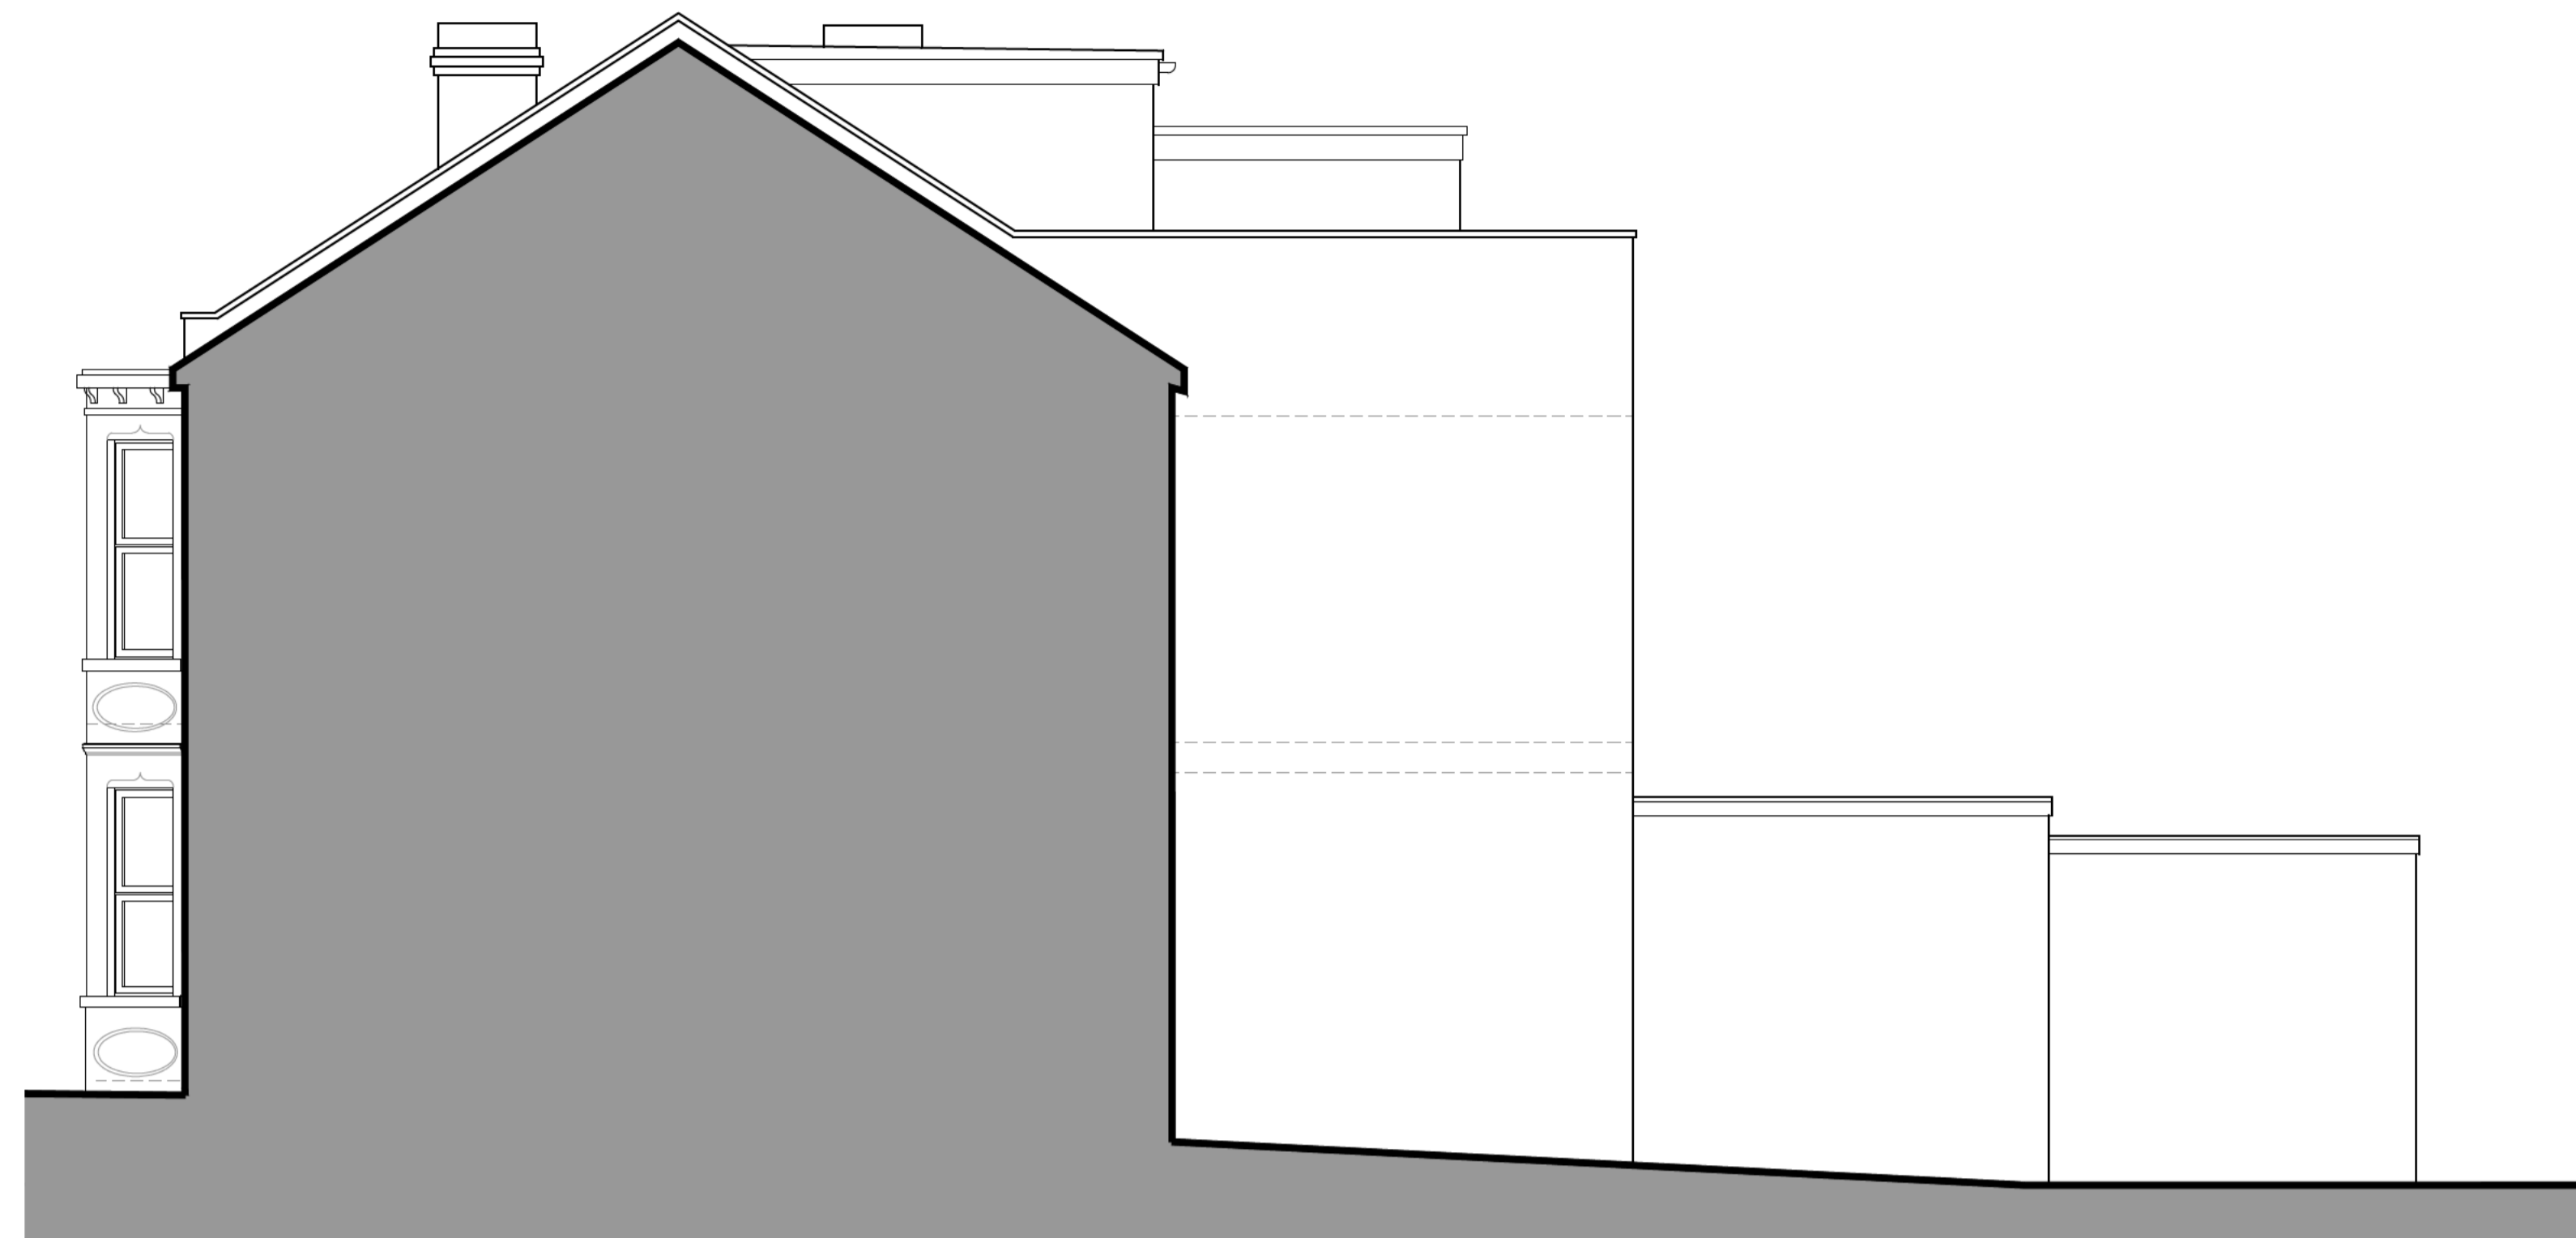

Front Elevation

Side Elevation /Section

Rear Elevation

Side Elevation /Section

PROJECT:
 59 Langton Road
 Brislington, BS4 4ER
 TITLE:
 Proposed Elevations

SCALE: 1:50 @ A1 DATE: Jan 2024 DRAWN BY: ams

DRAWING NUMBER: 4245.PL2.06 REVISION: