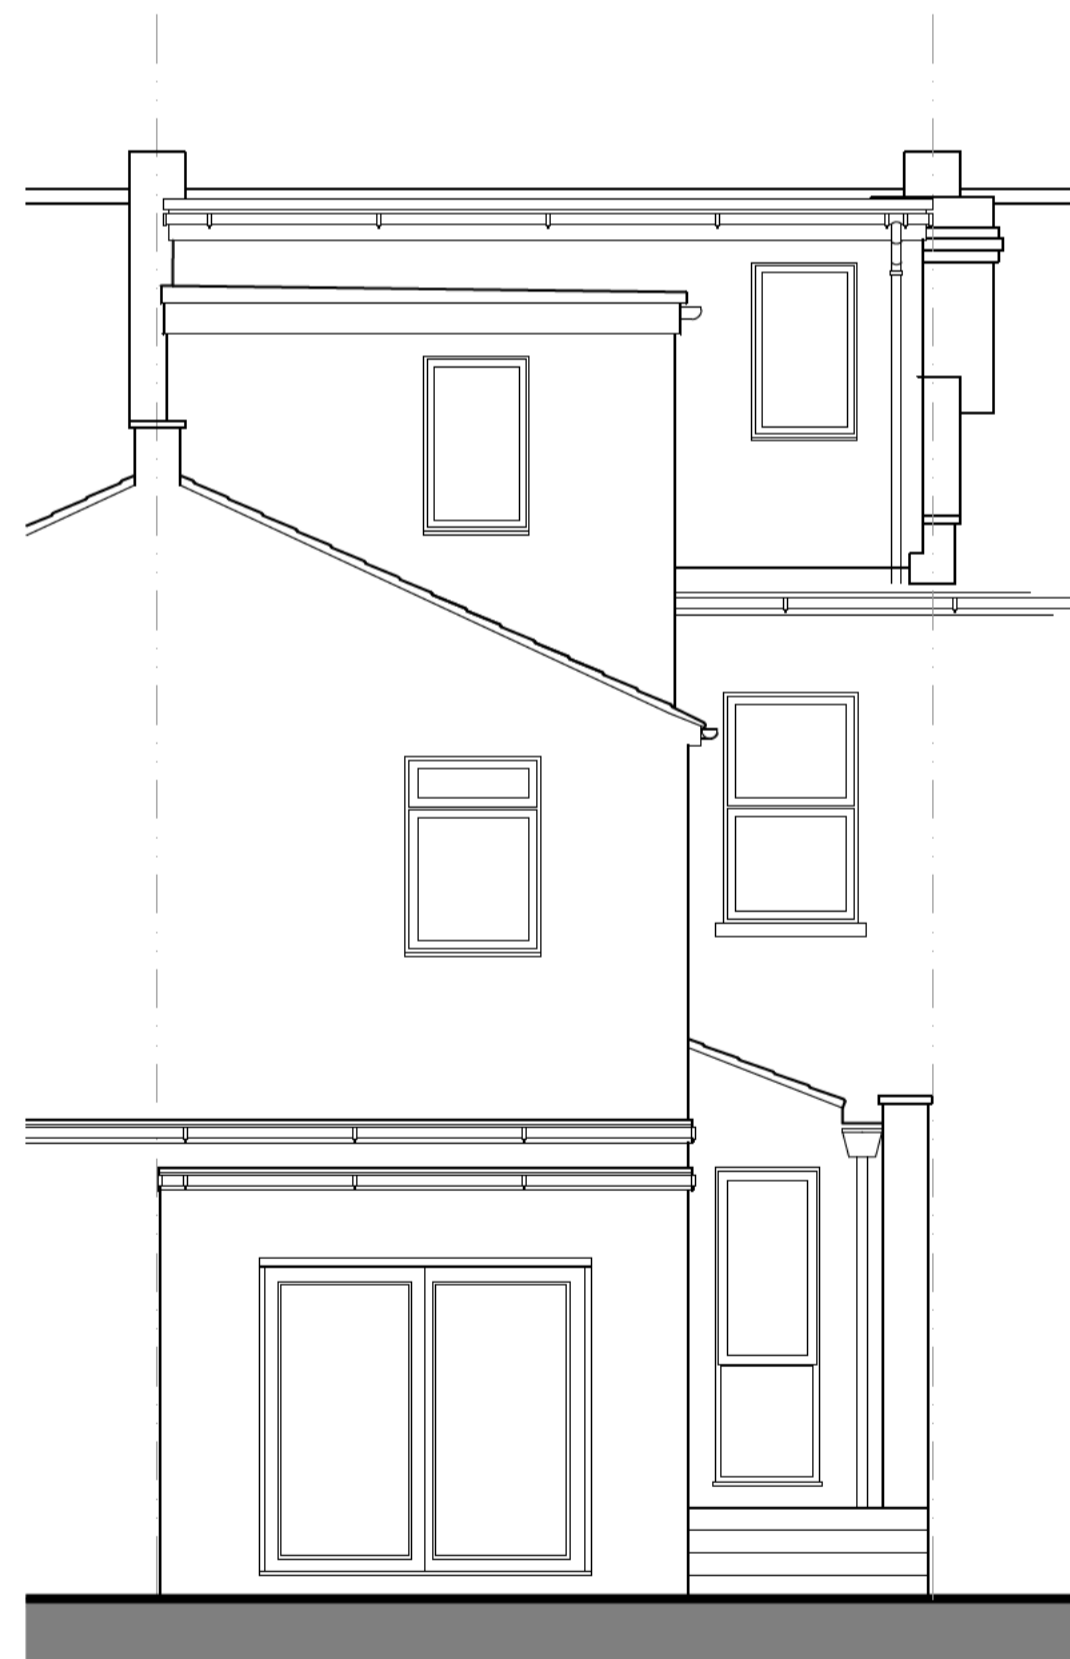

Front Elevation

Side Elevation /Section

Rear Elevation

Side Elevation /Section

PROJECT:
 59 Langton Road
 Brislington, BS4 4ER
 TITLE:
 Proposed Elevations

SCALE: 1:50 @ A1 DATE: Jan 2024 DRAWN BY: ams

DRAWING NUMBER: 4245.PL2.06 REVISION: