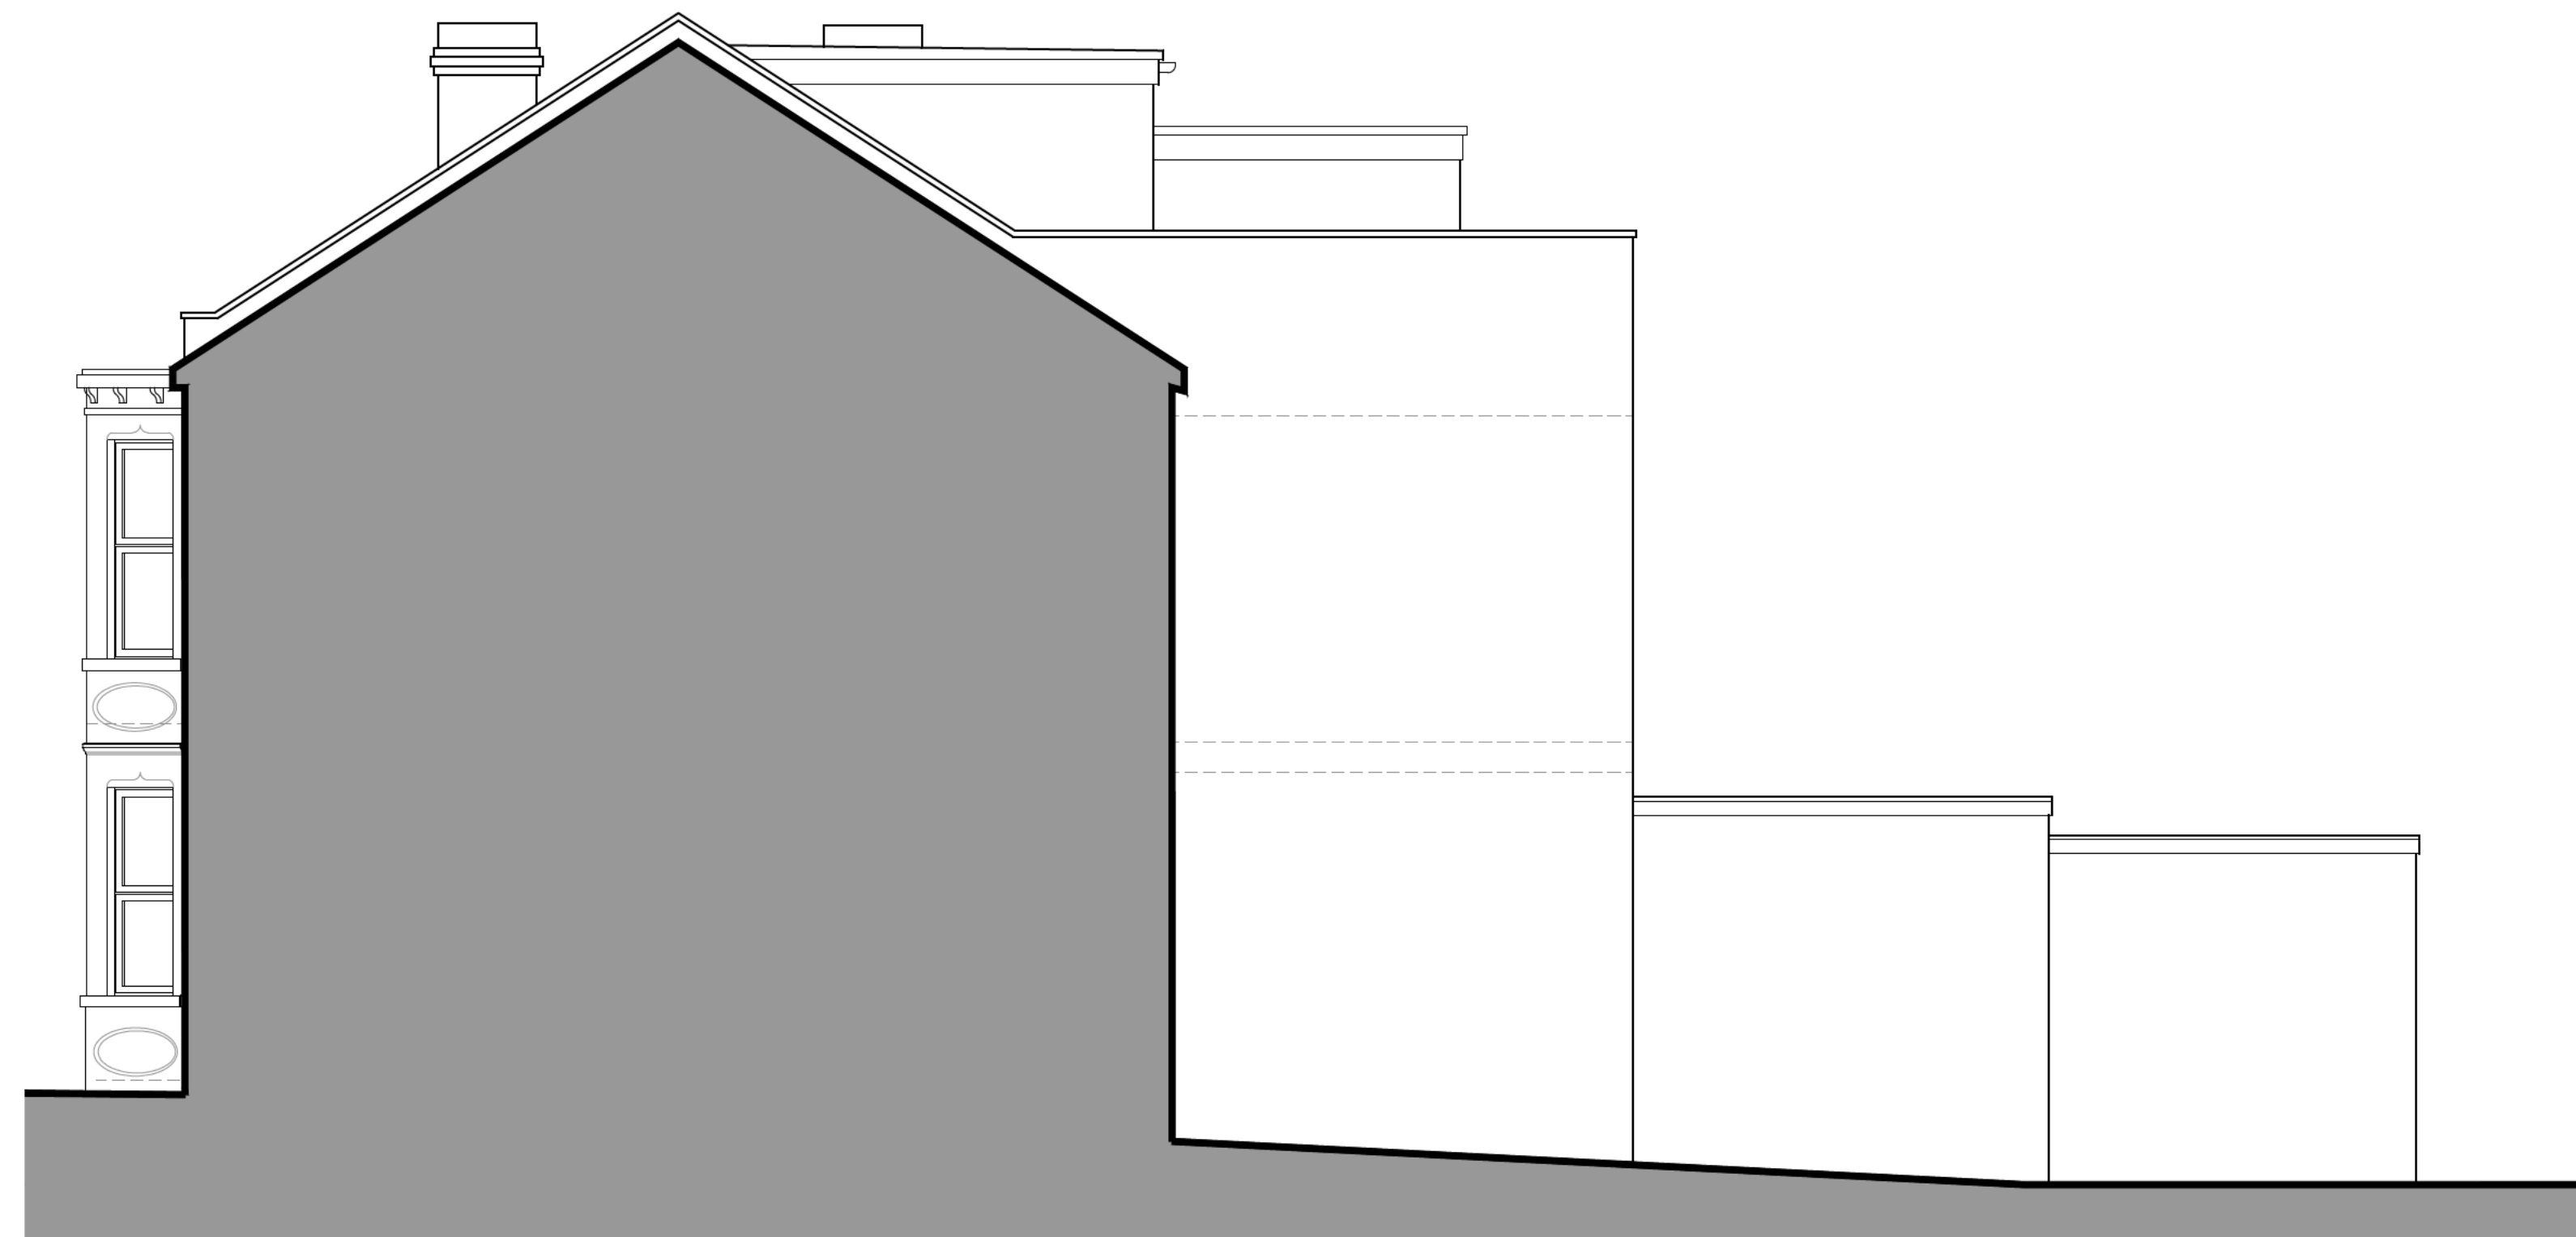

Front Elevation

Side Elevation /Section

Rear Elevation

Side Elevation /Section

PROJECT:
 59 Langton Road
 Brislington, BS4 4ER
 TITLE:
 Existing Elevations

SCALE: 1:50 @ A1 DATE: Jan 2024 DRAWN BY: ams
 DRAWING NUMBER: 4245.PL2.04 REVISION: