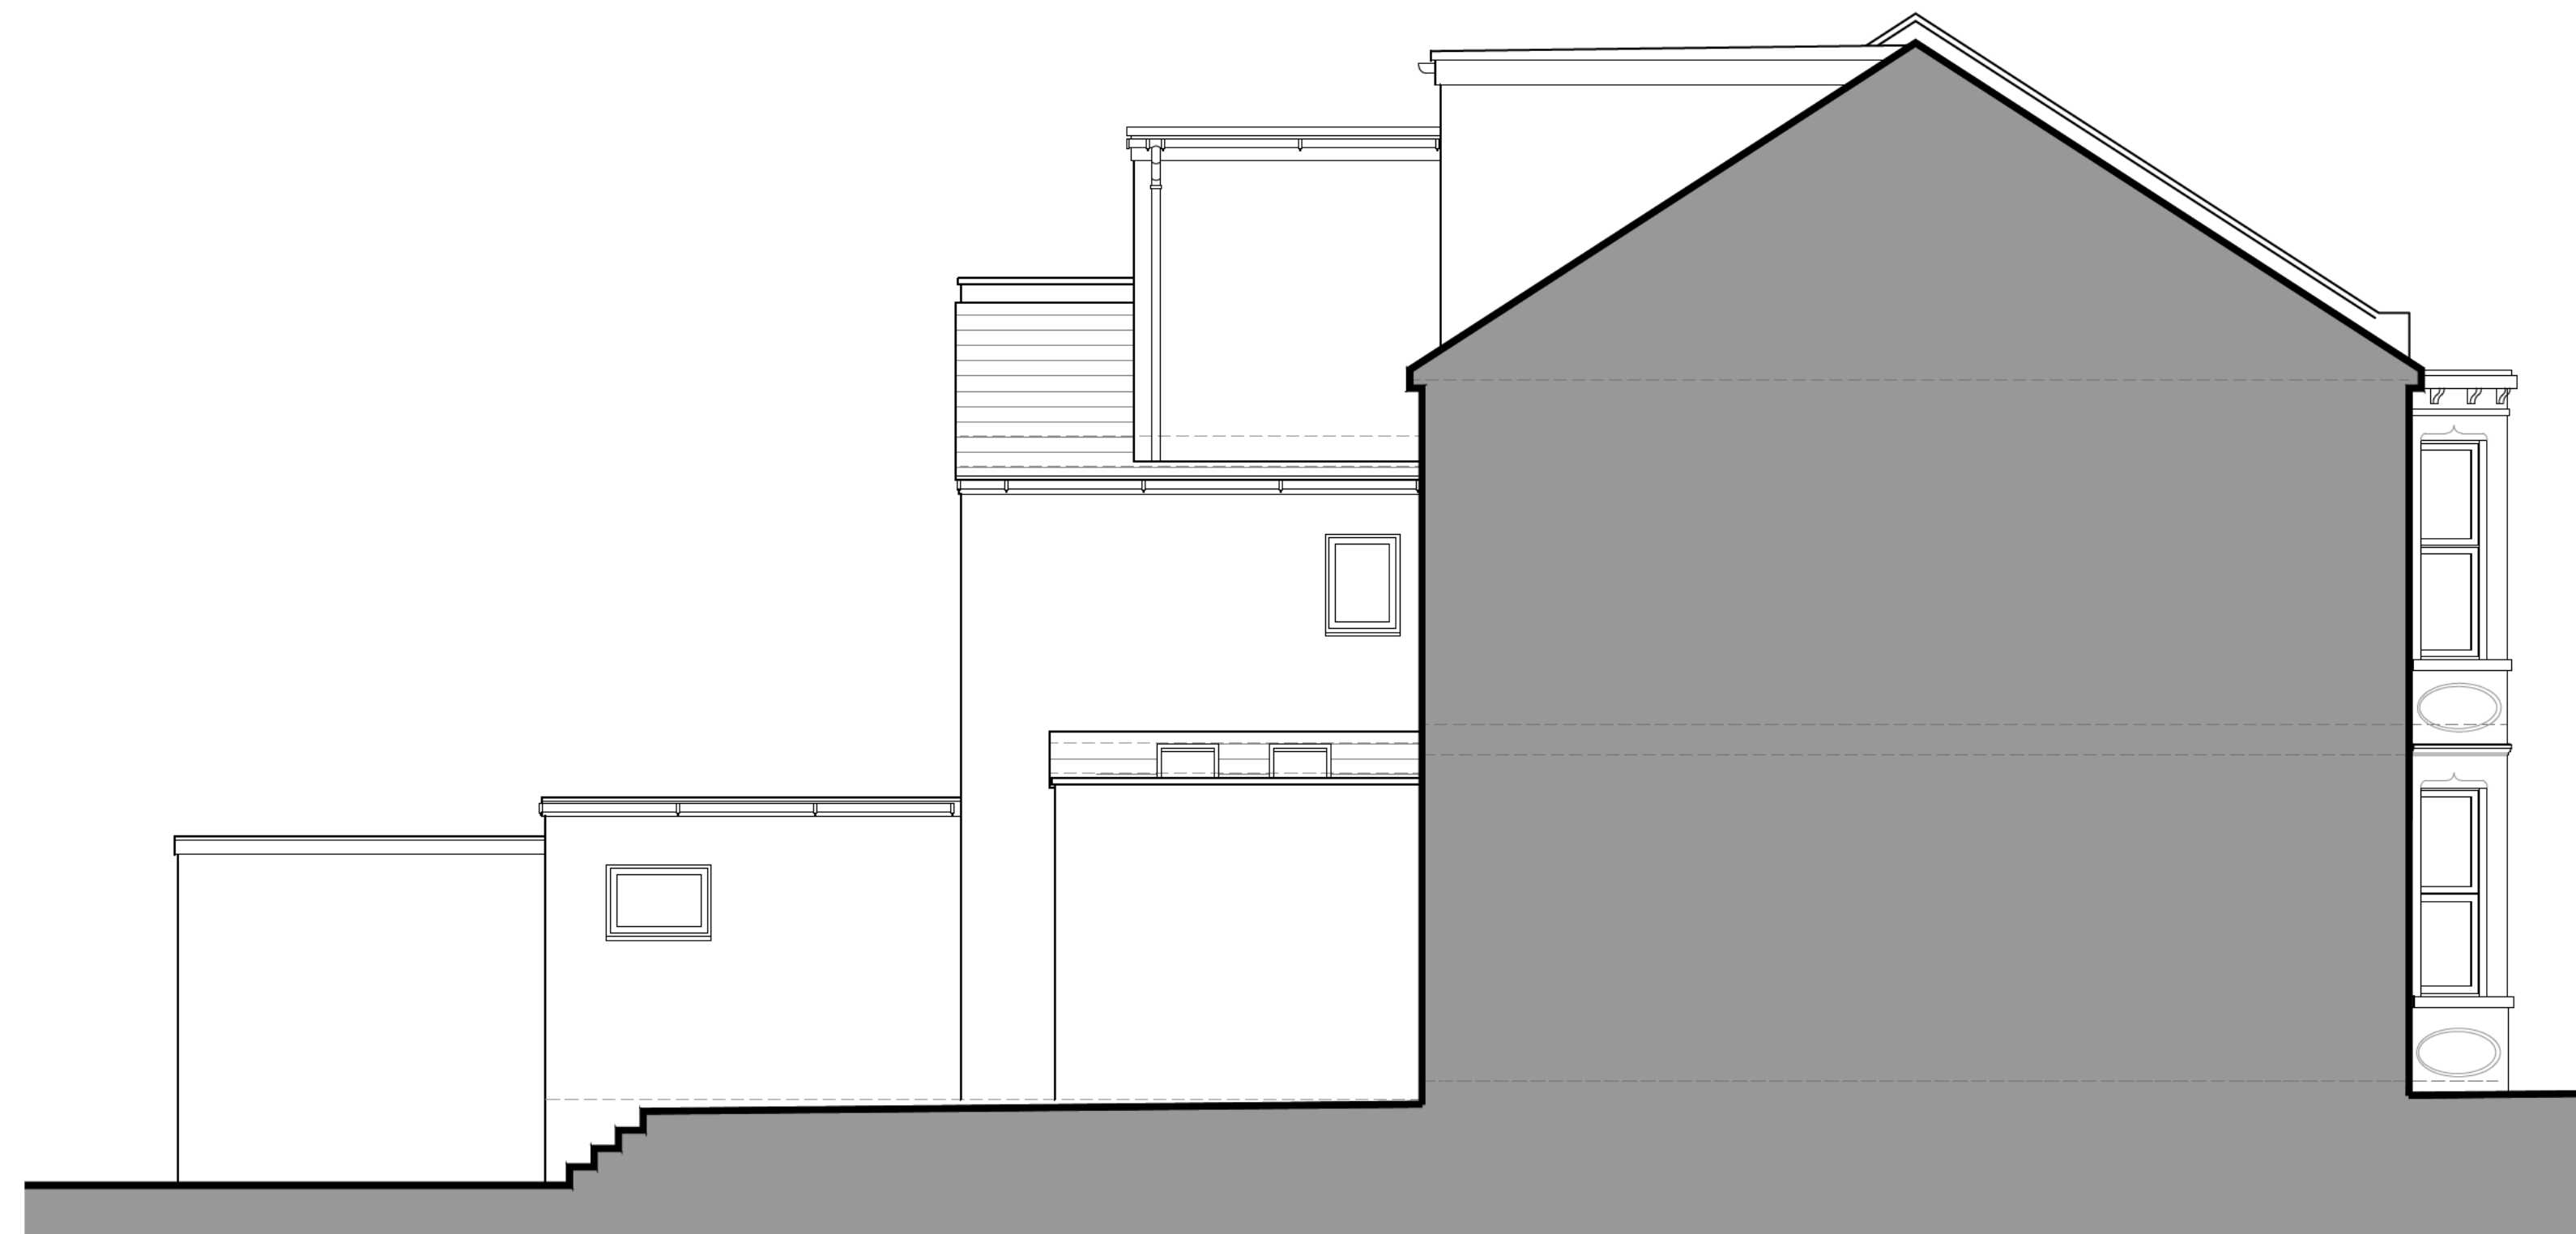

Front Elevation

Side Elevation /Section

Rear Elevation

Side Elevation /Section

PROJECT:
 59 Langton Road
 Brislington, BS4 4ER
 TITLE:
 Existing Elevations

SCALE: 1:50 @ A1 DATE: Jan 2024 DRAWN BY: ams
 DRAWING NUMBER: 4245.PL2.04 REVISION: