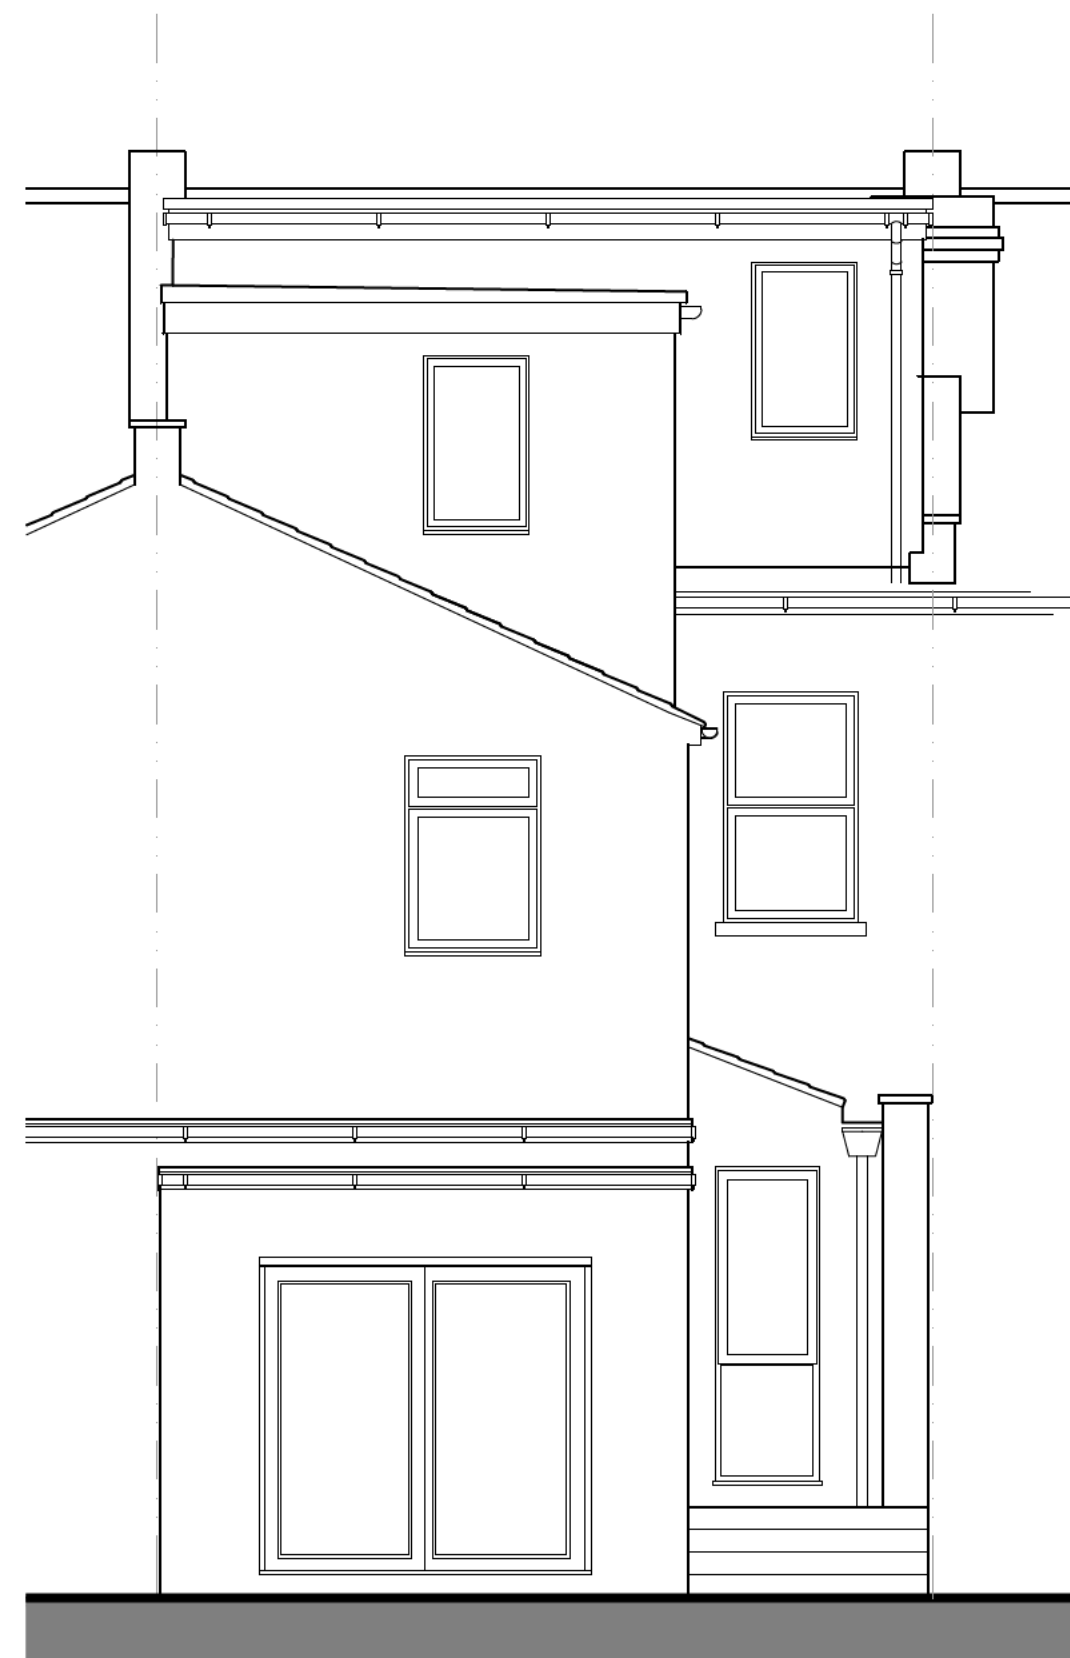

Front Elevation

Side Elevation /Section

Rear Elevation

Side Elevation /Section

PROJECT:
 59 Langton Road
 Brislington, BS4 4ER
 TITLE:
 Existing Elevations

SCALE: 1:50 @ A1 DATE: Jan 2024 DRAWN BY: ams
 DRAWING NUMBER: 4245.PL2.04 REVISION: