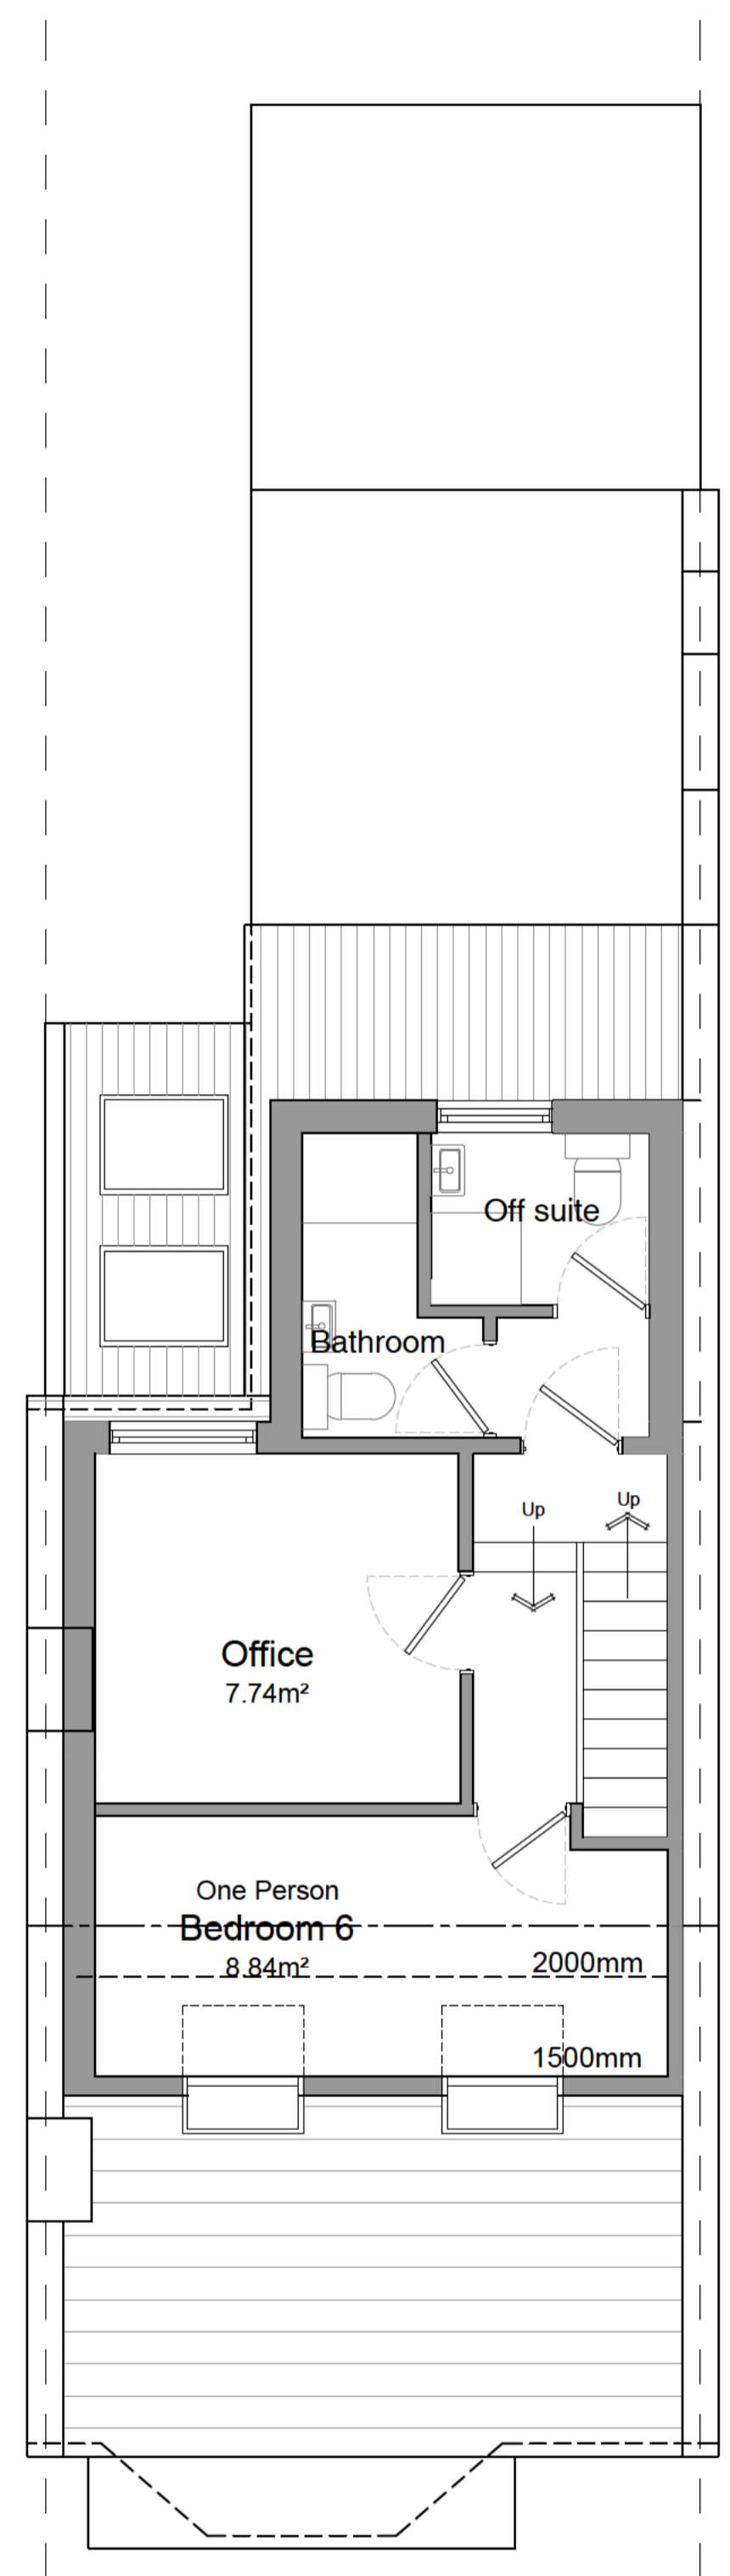

Ground Floor

First Floor

Second Floor

**PROJECT:**  
 59 Langton Road  
 Brislington, BS4 4ER  
**TITLE:**  
 Existing Plans

**SCALE:** 1:50 @ A1     **DATE:** Jan 2024     **DRAWN BY:** ams  
**DRAWING NUMBER:** 4245.PL2.03     **REVISION:** B