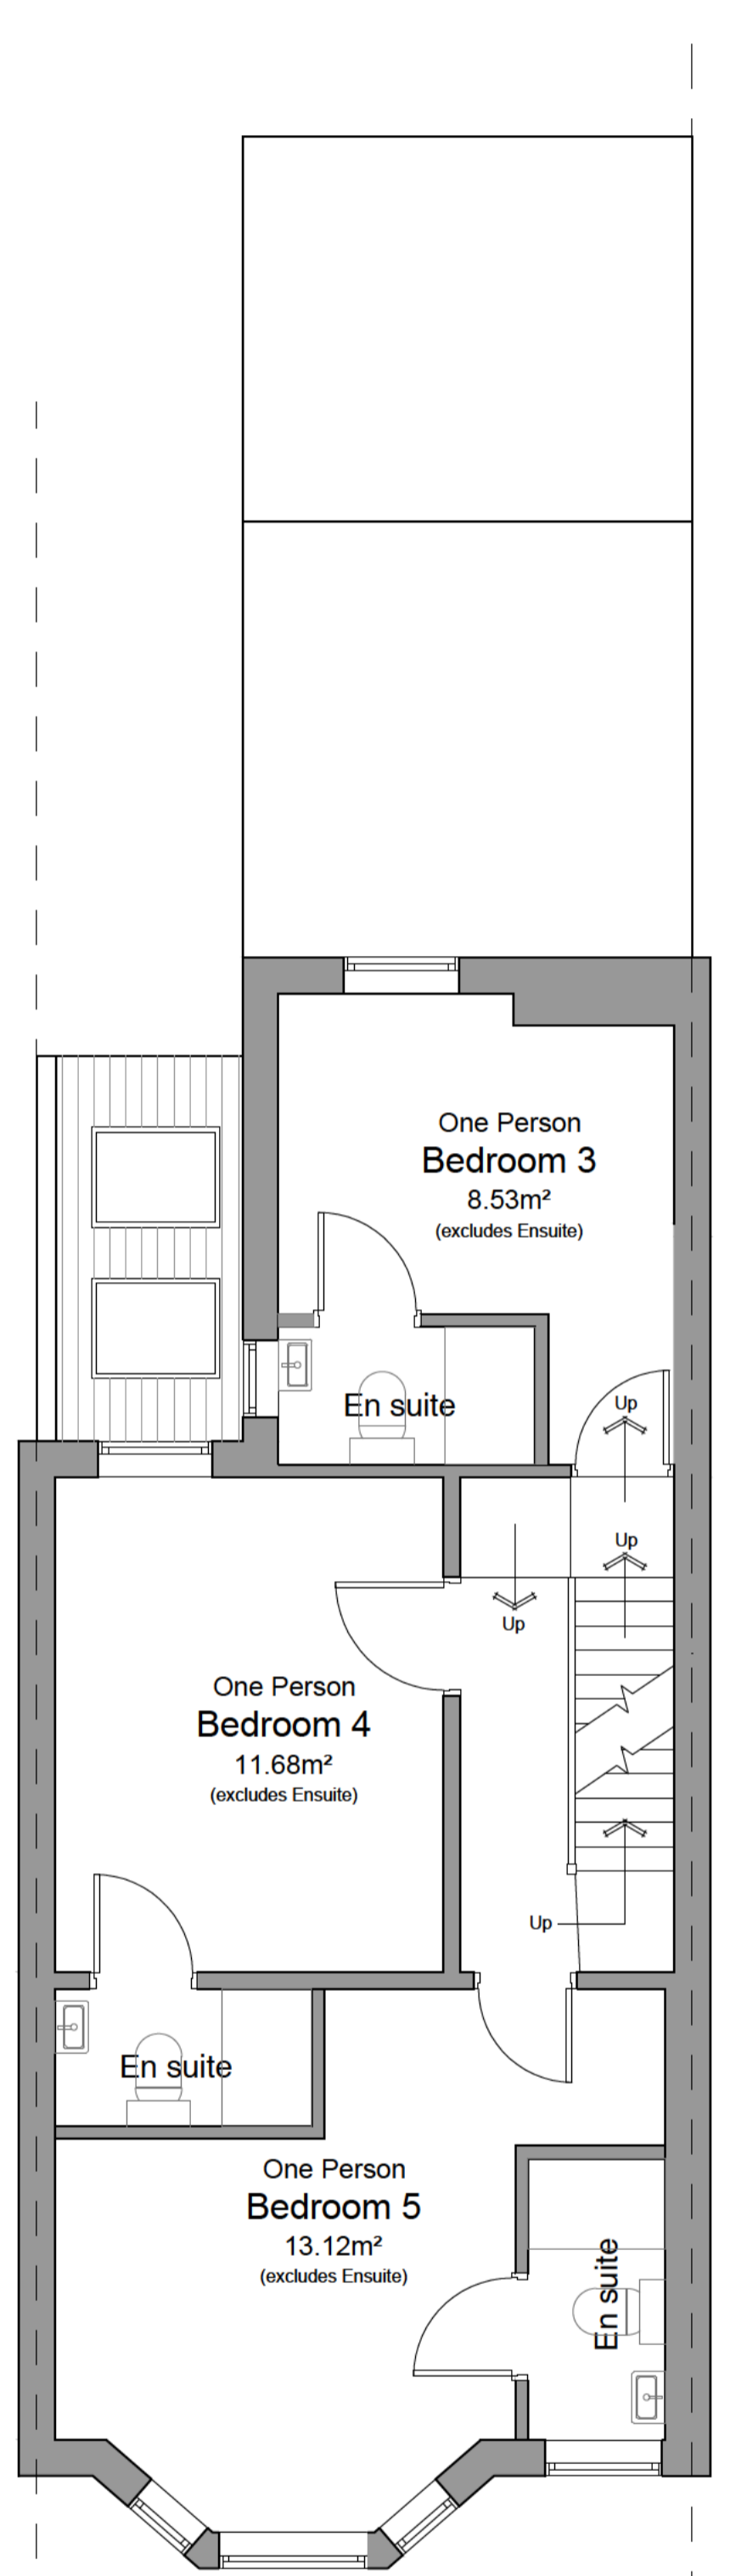

Ground Floor

First Floor

Second Floor

**PROJECT:**  
 59 Langton Road  
 Brislington, BS4 4ER  
**TITLE:**  
 Existing Plans

**SCALE:** 1:50 @ A1     **DATE:** Jan 2024     **DRAWN BY:** ams  
**DRAWING NUMBER:** 4245.PL2.03     **REVISION:** B