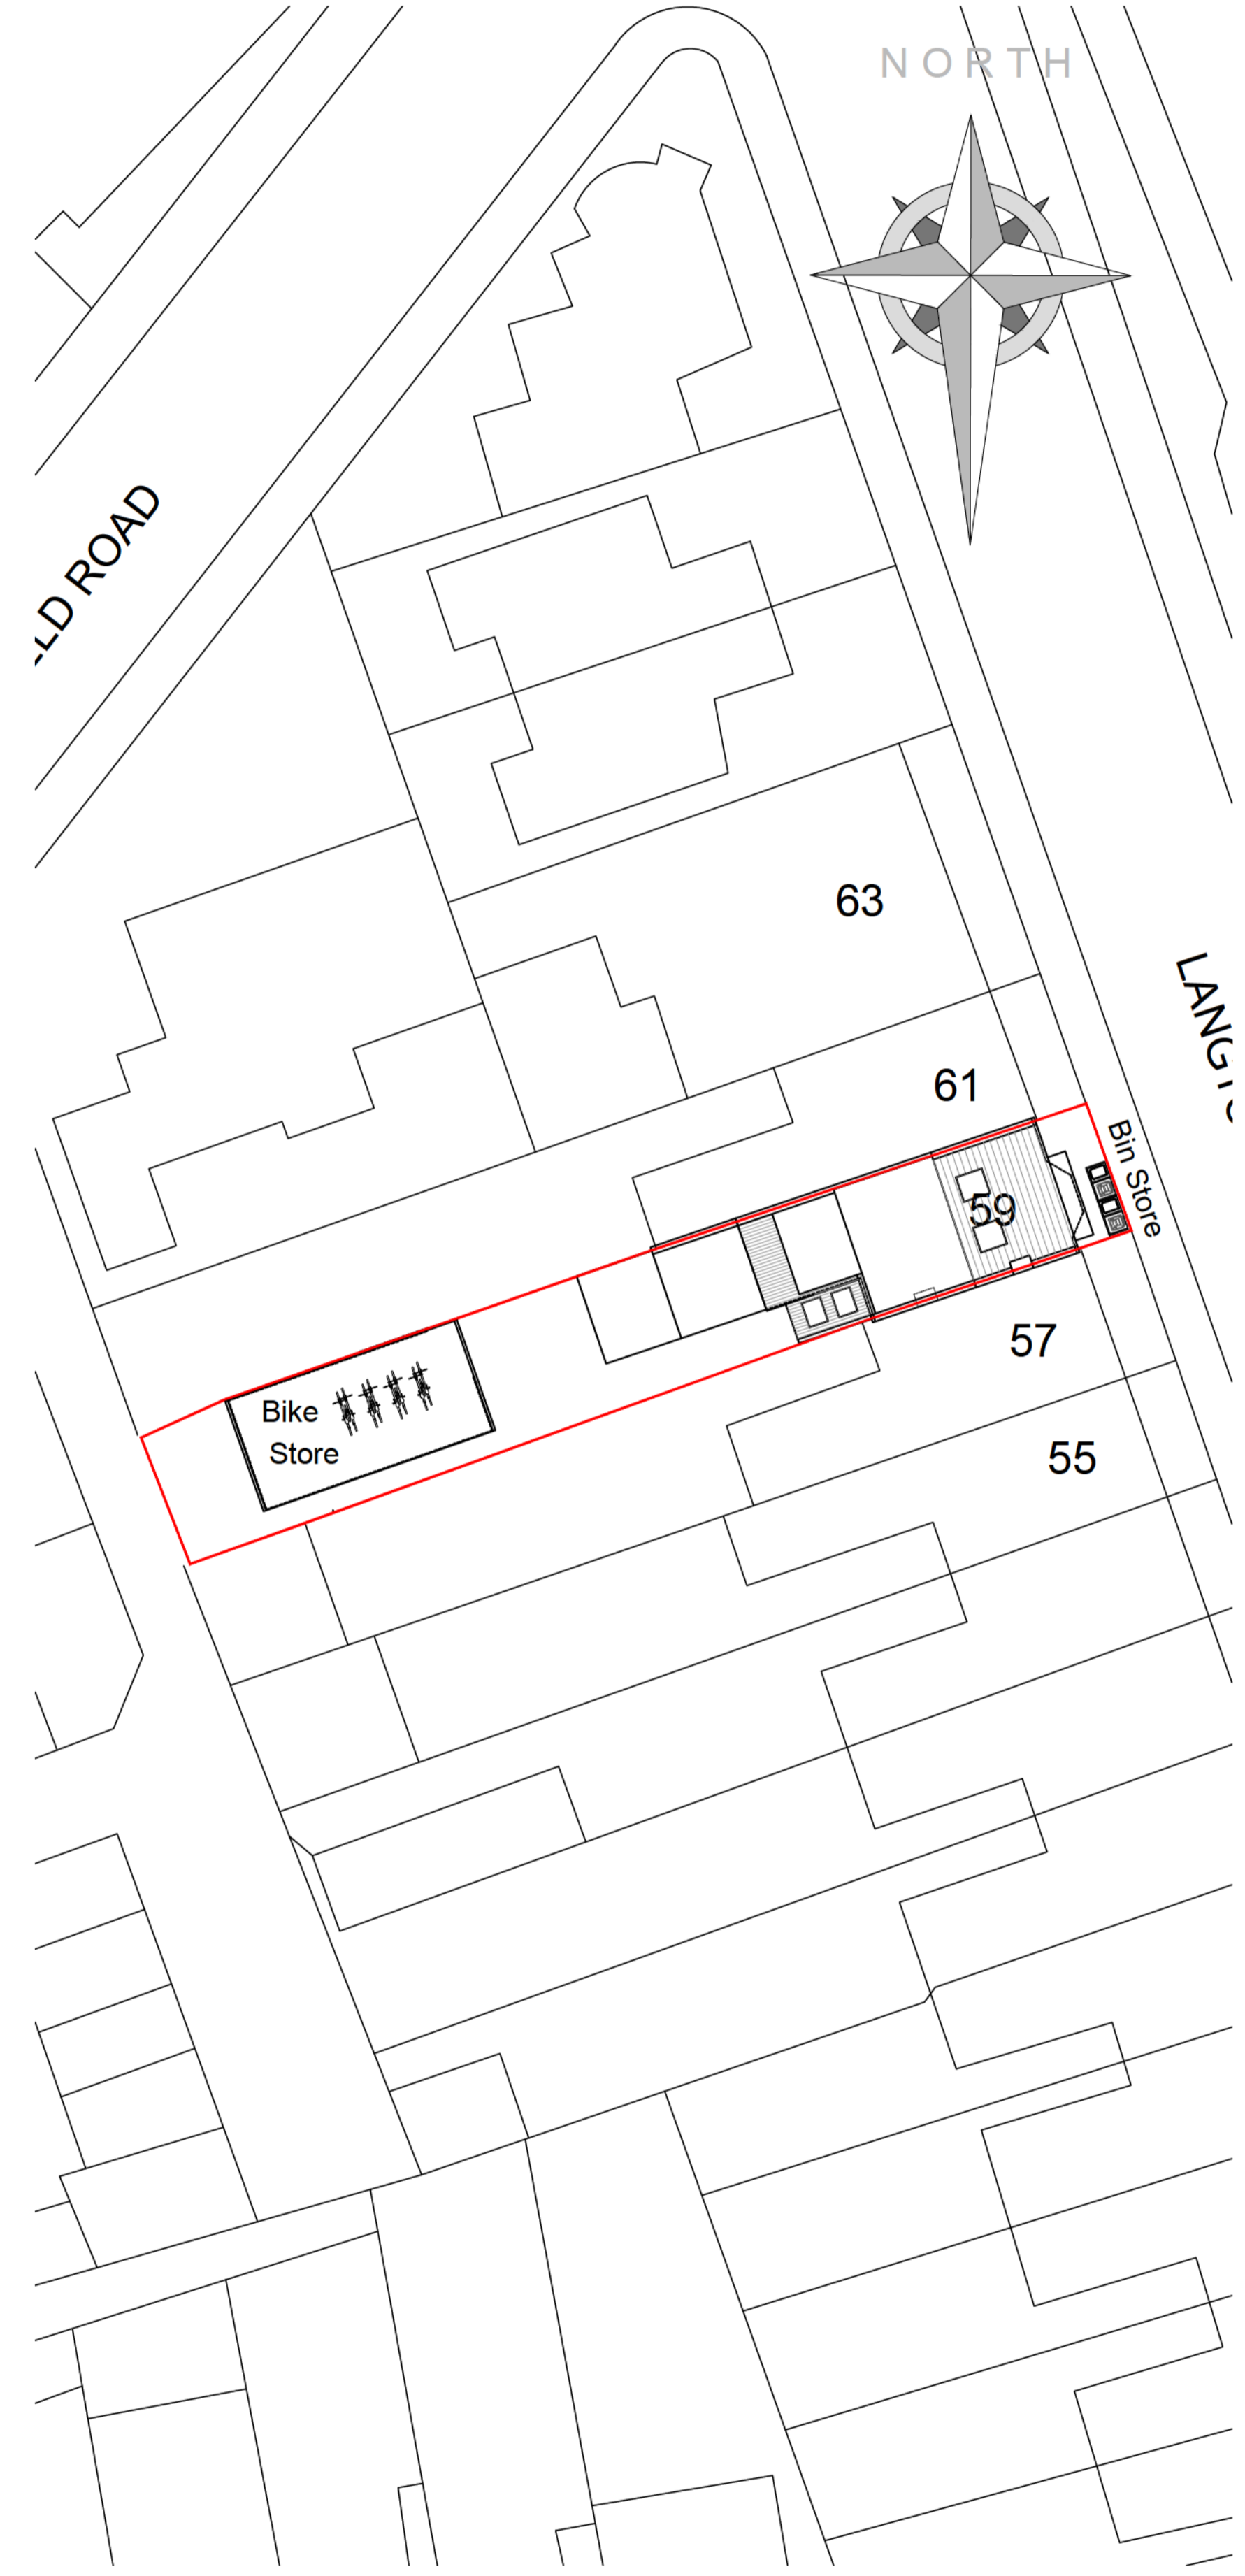

Existing Block Plan

Proposed Block Plan

PROJECT:		
59 Langton Road Brislington, BS4 4ER		
TITLE:		
Existing & Proposed Block Plans		
SCALE:	DATE:	DRAWN BY:
1:200 @ A1	Sept 2024	ams
DRAWING NUMBER:	REVISION:	
4245.PL2.02	C	