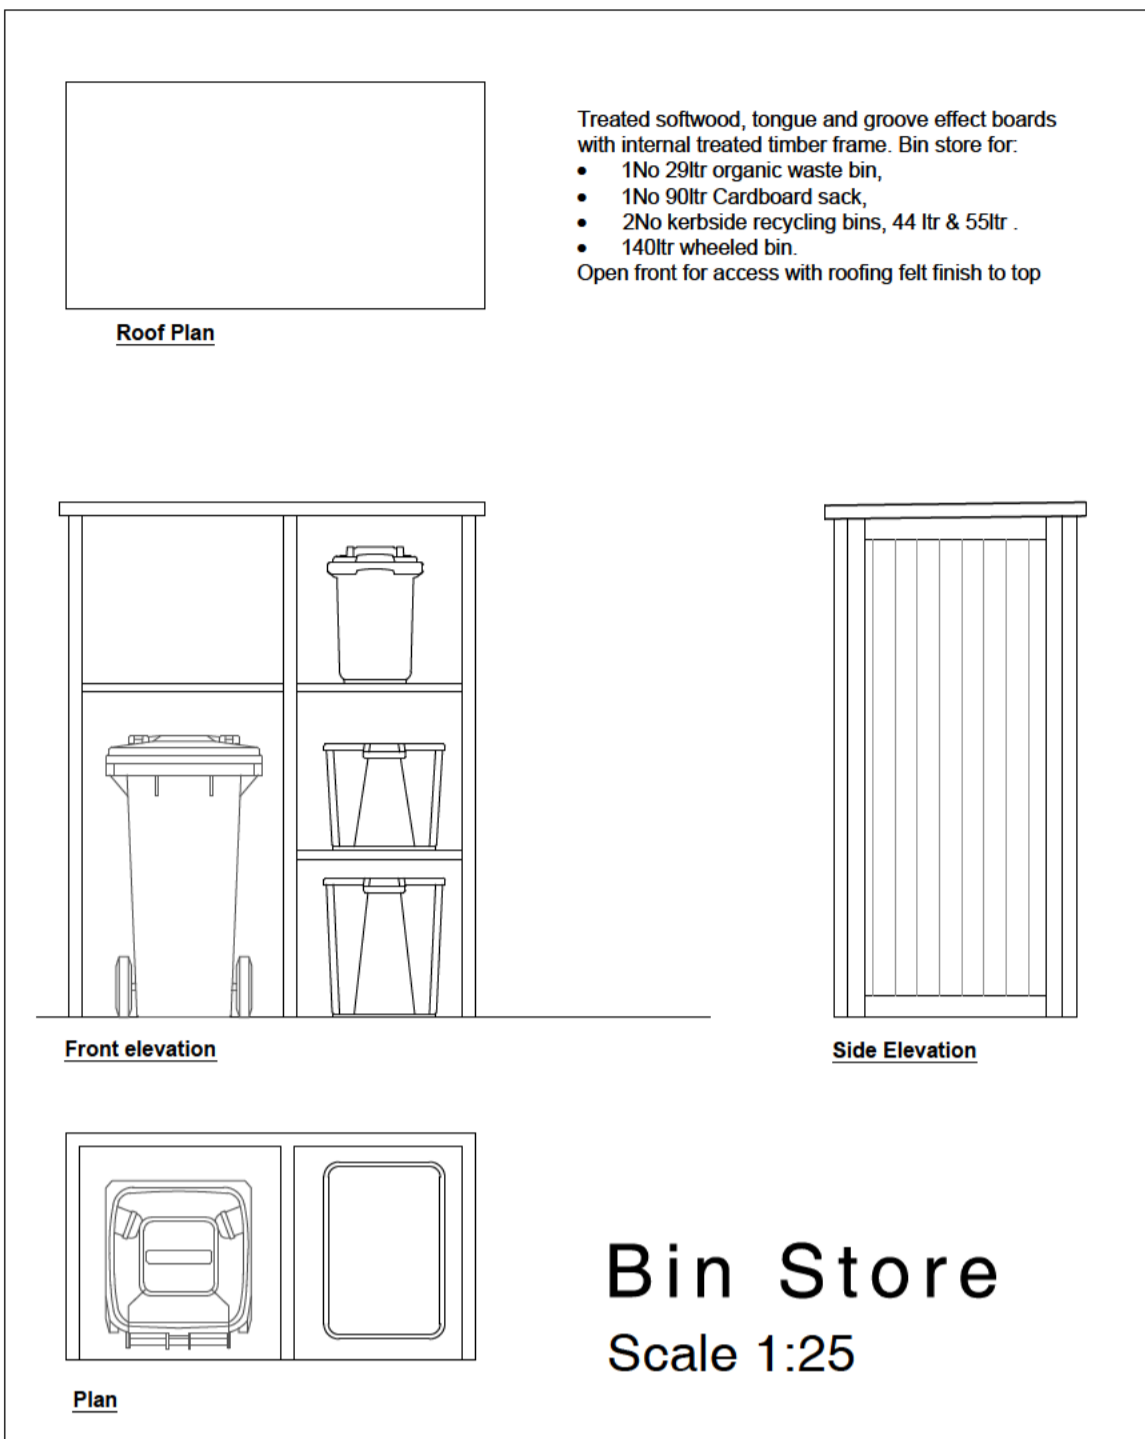

Existing Block Plan

Proposed Block Plan

PROJECT:		
59 Langton Road Brislington, BS4 4ER		
TITLE:		
Existing & Proposed Block Plans		
SCALE:	DATE:	DRAWN BY:
1:200 @ A1	Sept 2024	ams
DRAWING NUMBER:	REVISION:	
4245.PL2.02	C	