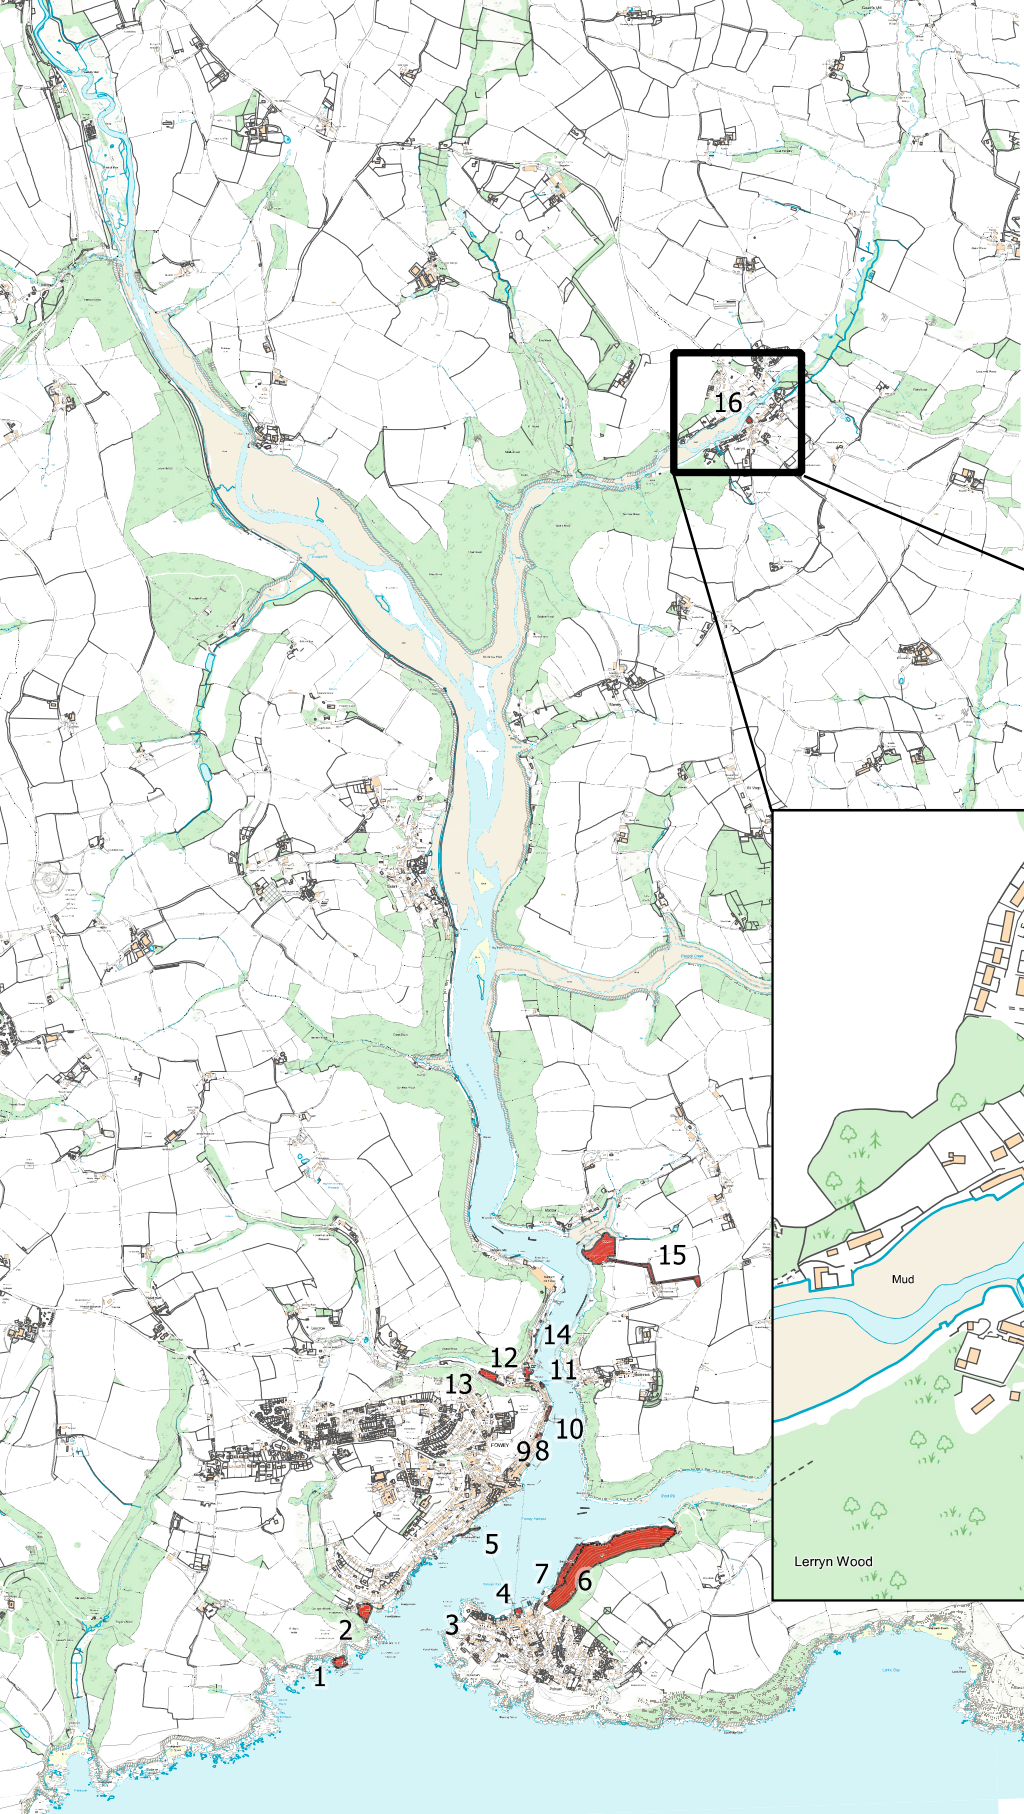

Fowey Harbour

 Harbour Premises

- 1 St. Catherine's Light
- 2 Readymoney Beach
- 3 St. Saviour's Car Park
- 4 Polruan Beach
- 5 Whitehouse Quay
- 6 Brazen Island Maintenance Yard
- 7 Hall Walk Woods
- 8 Harbour Office
- 9 North Street Yard
- 10 Berrill's Yard Car Park
- 11 Passage Slip
- 12 Caffa Mill
- 13 Old Station Yard Car Park
- 14 Pilots Pontoon
- 15 Penmarlam Boat Park

Note: Sites 5 and 12 are subject to acquisition under devolution agreement from Cornwall Council (expected Autumn 2023)

**Fowey Harbour
Revision Order**

Harbour Premises Plan

Scale 1:18,000

© Crown copyright and database rights 2023
Ordnance Survey 0100031673

© British Crown and OceanWise, 2021.
All rights reserved.
License No. EK001-20210218.
Not to be used for Navigation.

0 0.1 0.2 0.3 0.4 0.5 mi

**Fowey Harbour
Revision Order
Harbour Premises Plan**

Scale Main Map 1:10,000
Scale Insert Map 1:60,000

© Crown copyright and database rights 2023
Ordnance Survey 0100031673

© British Crown and OceanWise, 2021.
All rights reserved.
License No. EK001-20210218.
Not to be used for Navigation.

Fowey Harbour
Harbour Premises
16 Lerryn Village Green