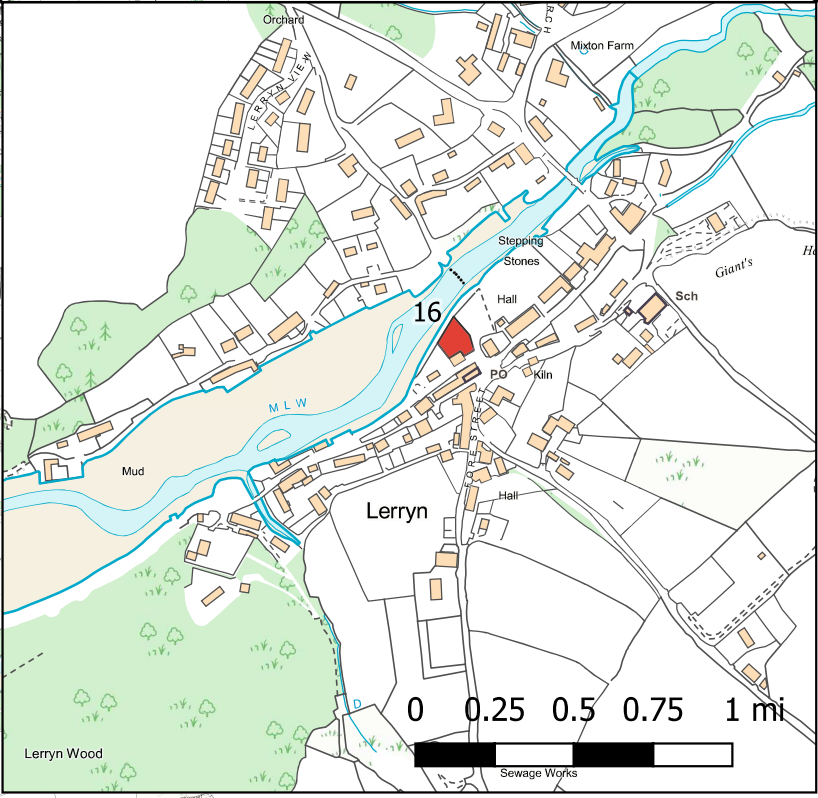

Fowey Harbour

 Harbour Premises

- 1 St. Catherine's Light
- 2 Readymoney Beach
- 3 St. Saviour's Car Park
- 4 Polruan Beach
- 5 Whitehouse Quay
- 6 Brazen Island Maintenance Yard
- 7 Hall Walk Woods
- 8 Harbour Office
- 9 North Street Yard
- 10 Berrill's Yard Car Park
- 11 Passage Slip
- 12 Caffa Mill
- 13 Old Station Yard Car Park
- 14 Pilots Pontoon
- 15 Penmarlam Boat Park

Note: Sites 5 and 12 are subject to acquisition under devolution agreement from Cornwall Council (expected Autumn 2023)

**Fowey Harbour
Revision Order**

Harbour Premises Plan

Scale 1:18,000

© Crown copyright and database rights 2023
Ordnance Survey 0100031673

© British Crown and OceanWise, 2021.
All rights reserved.
License No. EK001-20210218.
Not to be used for Navigation.

0 0.1 0.2 0.3 0.4 0.5 mi

**Fowey Harbour
Revision Order
Harbour Premises Plan**

Scale Main Map 1:10,000
Scale Insert Map 1:60,000

© Crown copyright and database rights 2023
Ordnance Survey 0100031673

© British Crown and OceanWise, 2021.
All rights reserved.
License No. EK001-20210218.
Not to be used for Navigation.

Fowey Harbour
Harbour Premises
16 Lerryn Village Green