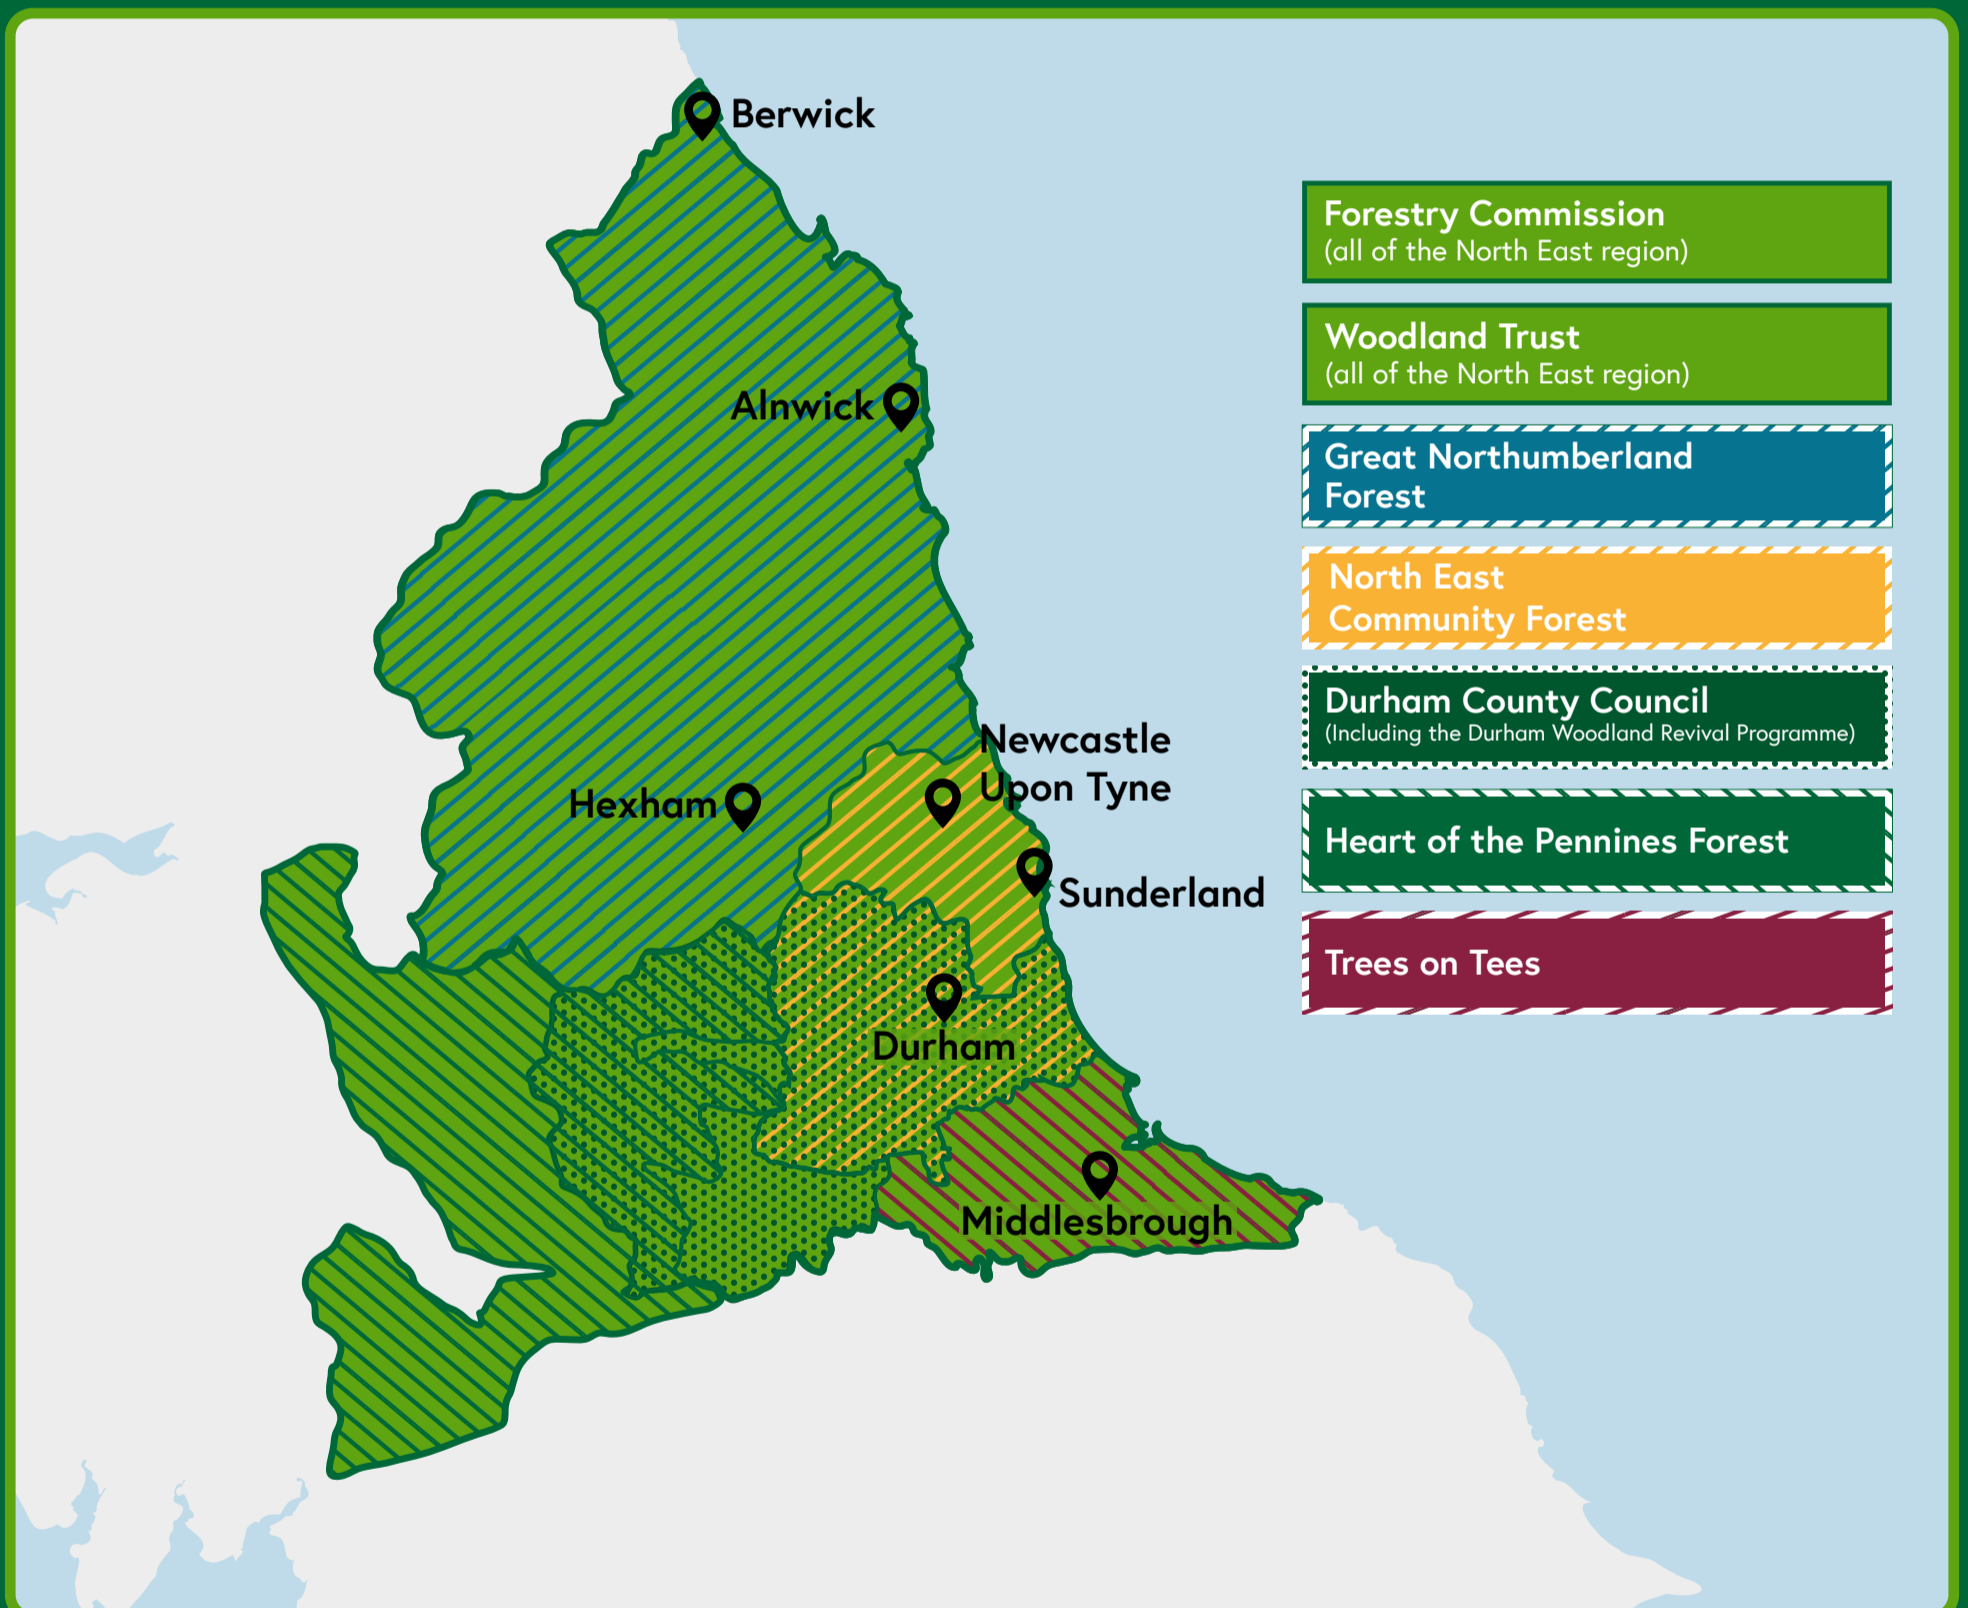

Woodland Creation Support

Partner catchment map

North East

Contact information

Forestry Commission: YNEwoodlandcreation@forestrycommission.gov.uk

Woodland Trust: sianatkinson@woodlandtrust.org.uk

Great Northumberland Forest: enquiries.forest@northumberland.gov.uk

Durham County Council: sue.mullinger@durham.gov.uk

Durham Woodland Revival Programme: charles.forman@durham.gov.uk

North East Community Forest: northeastcommunityforest@newcastle.gov.uk

Trees on Tees: trees@teesvalley-ca.gov.uk

Heart of the Pennines Forest: info@northpenninesaonb.org.uk

Some organisations may operate outside of the stated area depicted in this map.

All organisations are able to advise on your woodland creation project and will signpost you to the most appropriate support.