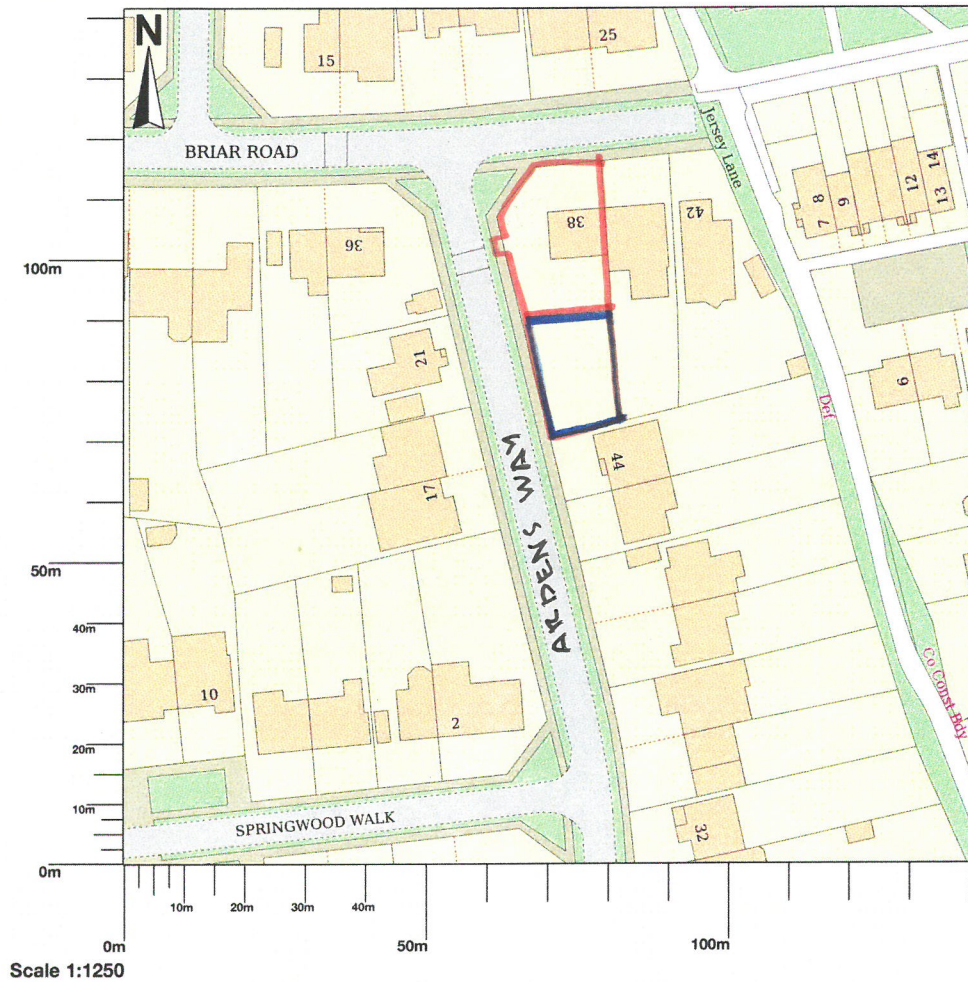

38 Briar Road, St. Albans, AL4 9TL

© Crown copyright and database rights 2024 OS 100054135. Map area bounded by: 517564,208646 517706,208788. Produced on 25 June 2024 from the OS National Geographic Database. Supplied by UKPlanningMaps.com. Unique plan reference: p2f//1116750/1502724