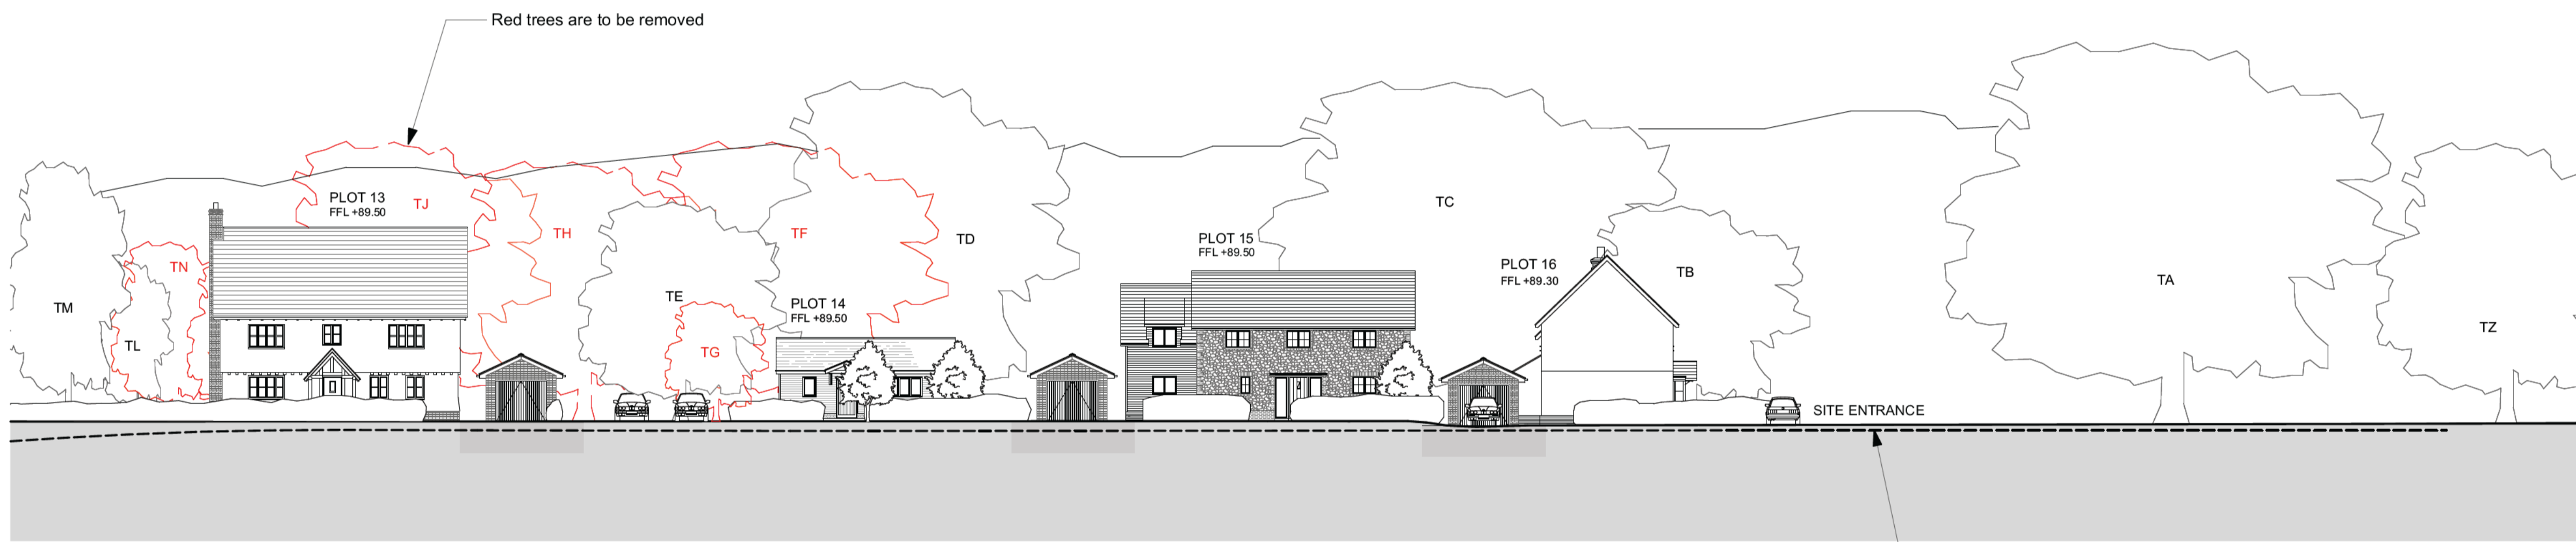

Existing site contours shown dotted

Red trees are to be removed

Existing site contours shown dotted

Existing site contours shown dotted

Issue	Description	Date

Project name: Land East of Ugley Village Hall, Ugley		
Drawing title: Site Sections		
Scale: 1:200, 1:2000	Date: 21/08/2024	Drawing no: 596 x PL23
Paper: A1 Paper	Drawn: SJG	

All dimensions are in millimeters unless otherwise stated. Do not scale from this drawing. If in doubt, ask.