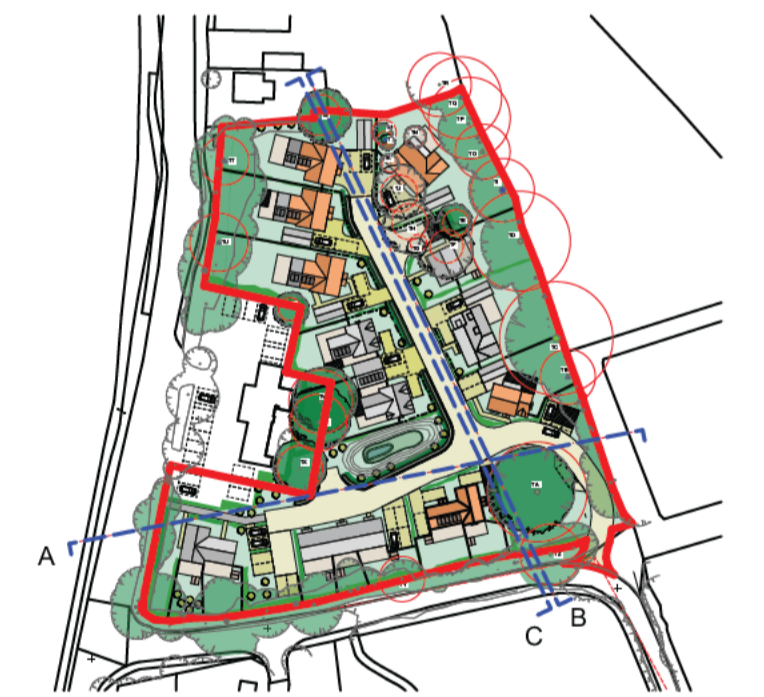

Existing site contours shown dotted

Red trees are to be removed

Existing site contours shown dotted

Existing site contours shown dotted

Issue	Description	Date

Project name: Land East of Ugley Village Hall, Ugley		
Drawing title: Site Sections		
Scale: 1:200, 1:2000	Date: 21/08/2024	Drawing no: 596 x PL23
Paper: A1 Paper	Drawn: SJG	

All dimensions are in millimeters unless otherwise stated. Do not scale from this drawing. If in doubt, ask.