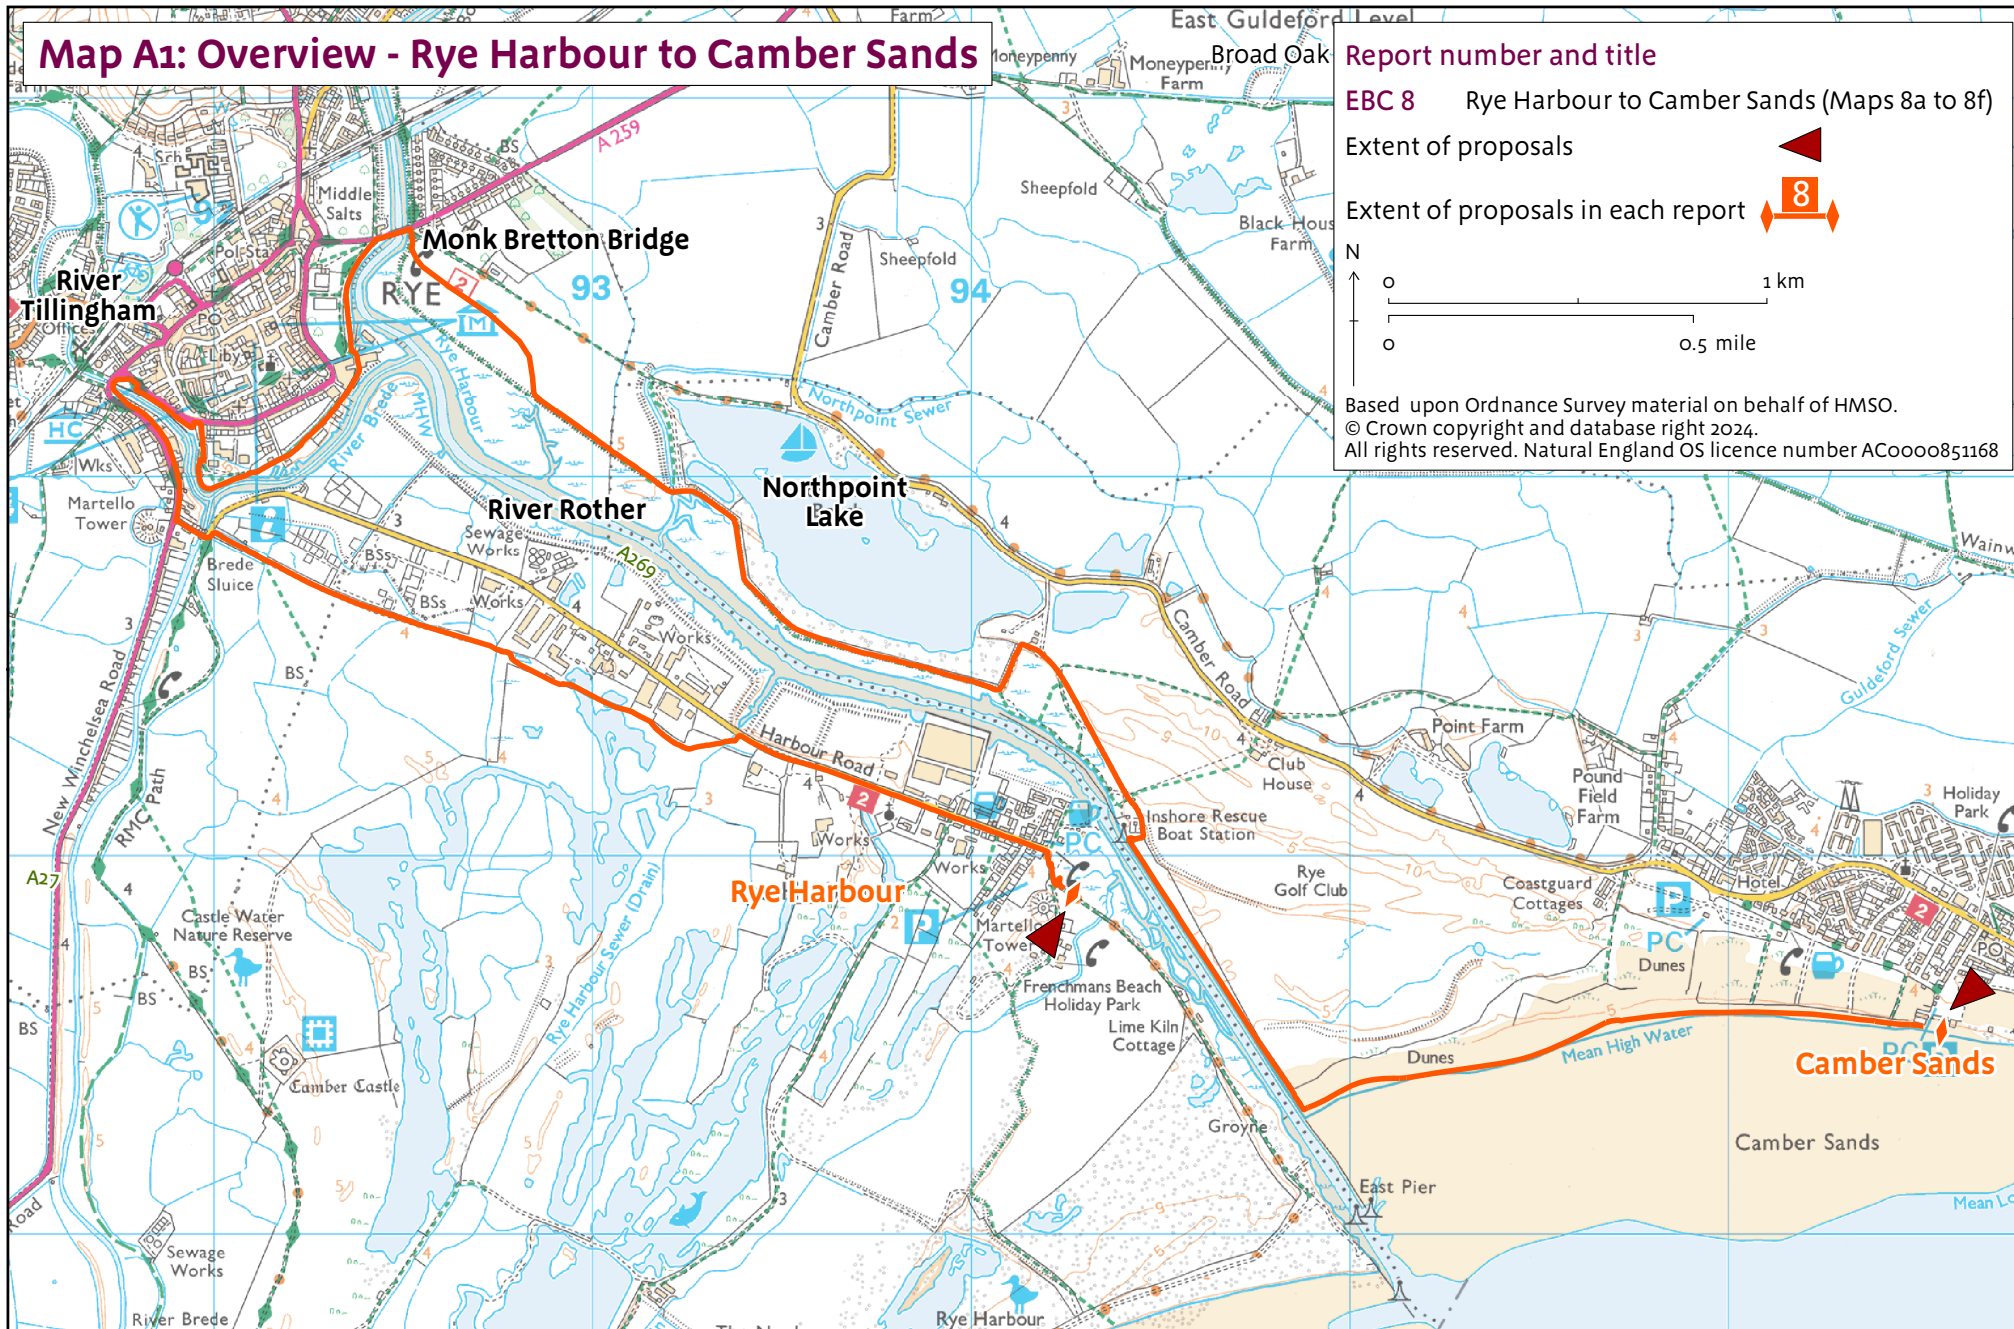

Map A: Report Overview - Eastbourne to Camber

Report number and title
EBC 8 Rye Harbour to Camber Sands

Extent of proposals 

Extent of proposals in each report 

Approved route 

N
0 5 Kilometres
0 3 Miles

Based upon Ordnance Survey material on behalf of HMSO.
© Crown copyright and database right 2024.
All rights reserved. Natural England OS licence number AC0000851168

Map A1: Overview - Rye Harbour to Camber Sands

Report number and title

EBC 8 Rye Harbour to Camber Sands (Maps 8a to 8f)

Extent of proposals

Extent of proposals in each report

N

Based upon Ordnance Survey material on behalf of HMSO.
© Crown copyright and database right 2024.
All rights reserved. Natural England OS licence number AC0000851168