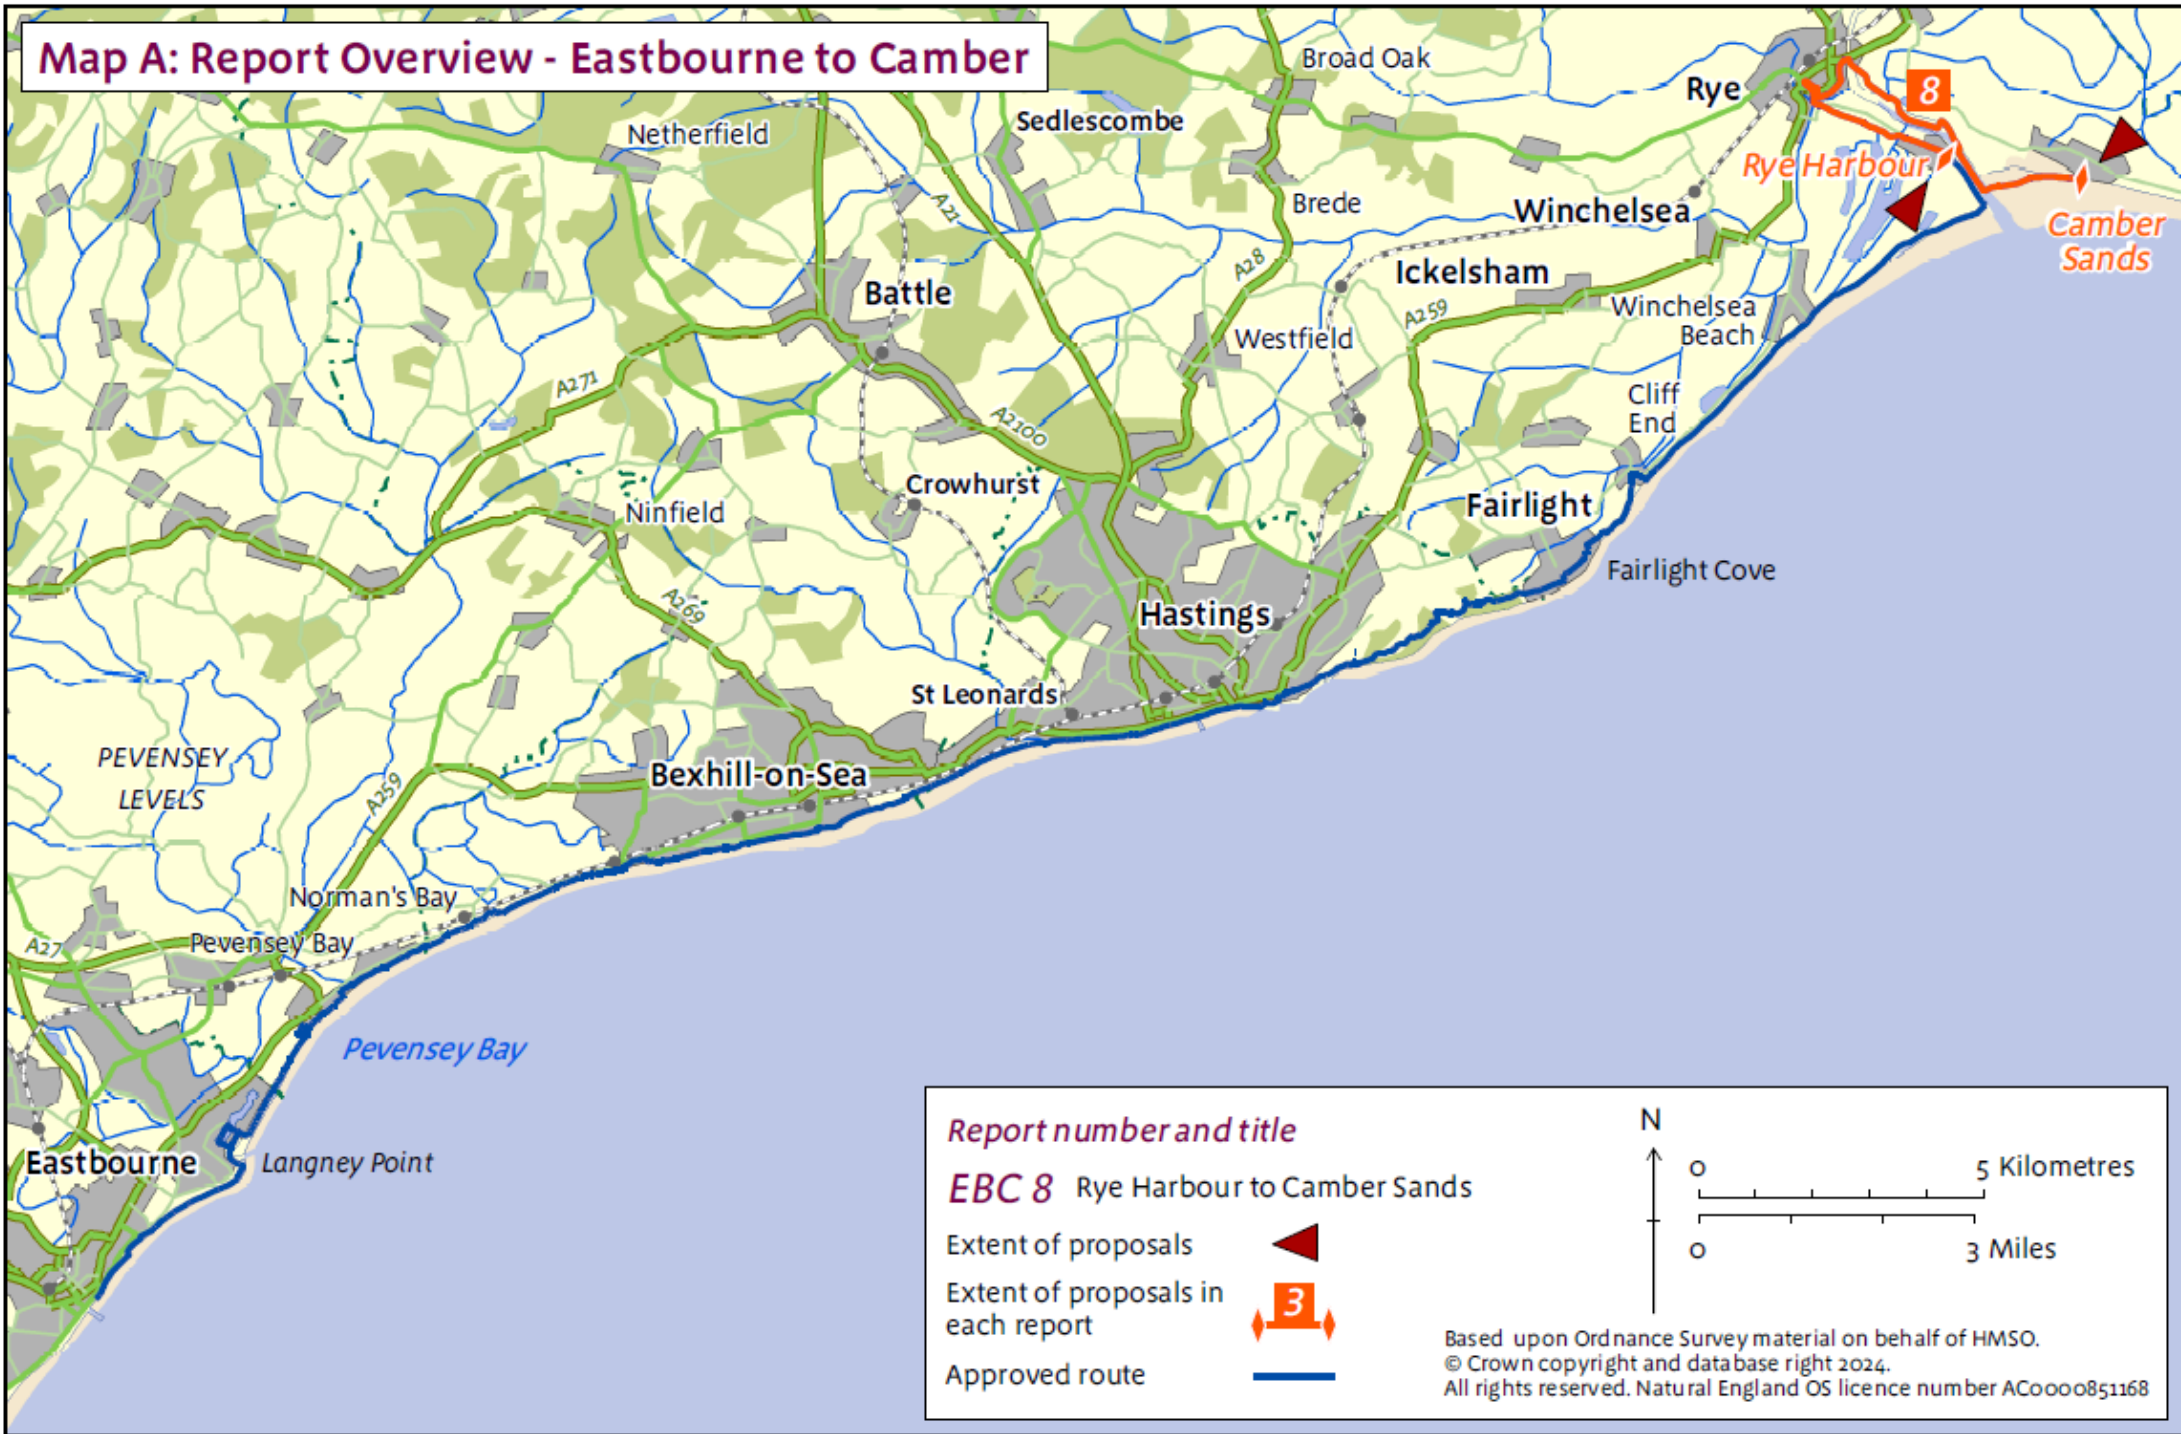

Map A: Report Overview - Eastbourne to Camber

Report number and title
EBC 8 Rye Harbour to Camber Sands

Extent of proposals 

Extent of proposals in each report 

Approved route 

N
0 5 Kilometres
0 3 Miles

Based upon Ordnance Survey material on behalf of HMSO.
© Crown copyright and database right 2024.
All rights reserved. Natural England OS licence number AC0000851168

Map A1: Overview - Rye Harbour to Camber Sands

Report number and title

EBC 8 Rye Harbour to Camber Sands (Maps 8a to 8f)

Extent of proposals

Extent of proposals in each report

N

Based upon Ordnance Survey material on behalf of HMSO.
© Crown copyright and database right 2024.
All rights reserved. Natural England OS licence number AC0000851168