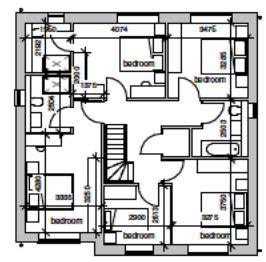

First floor
1:100