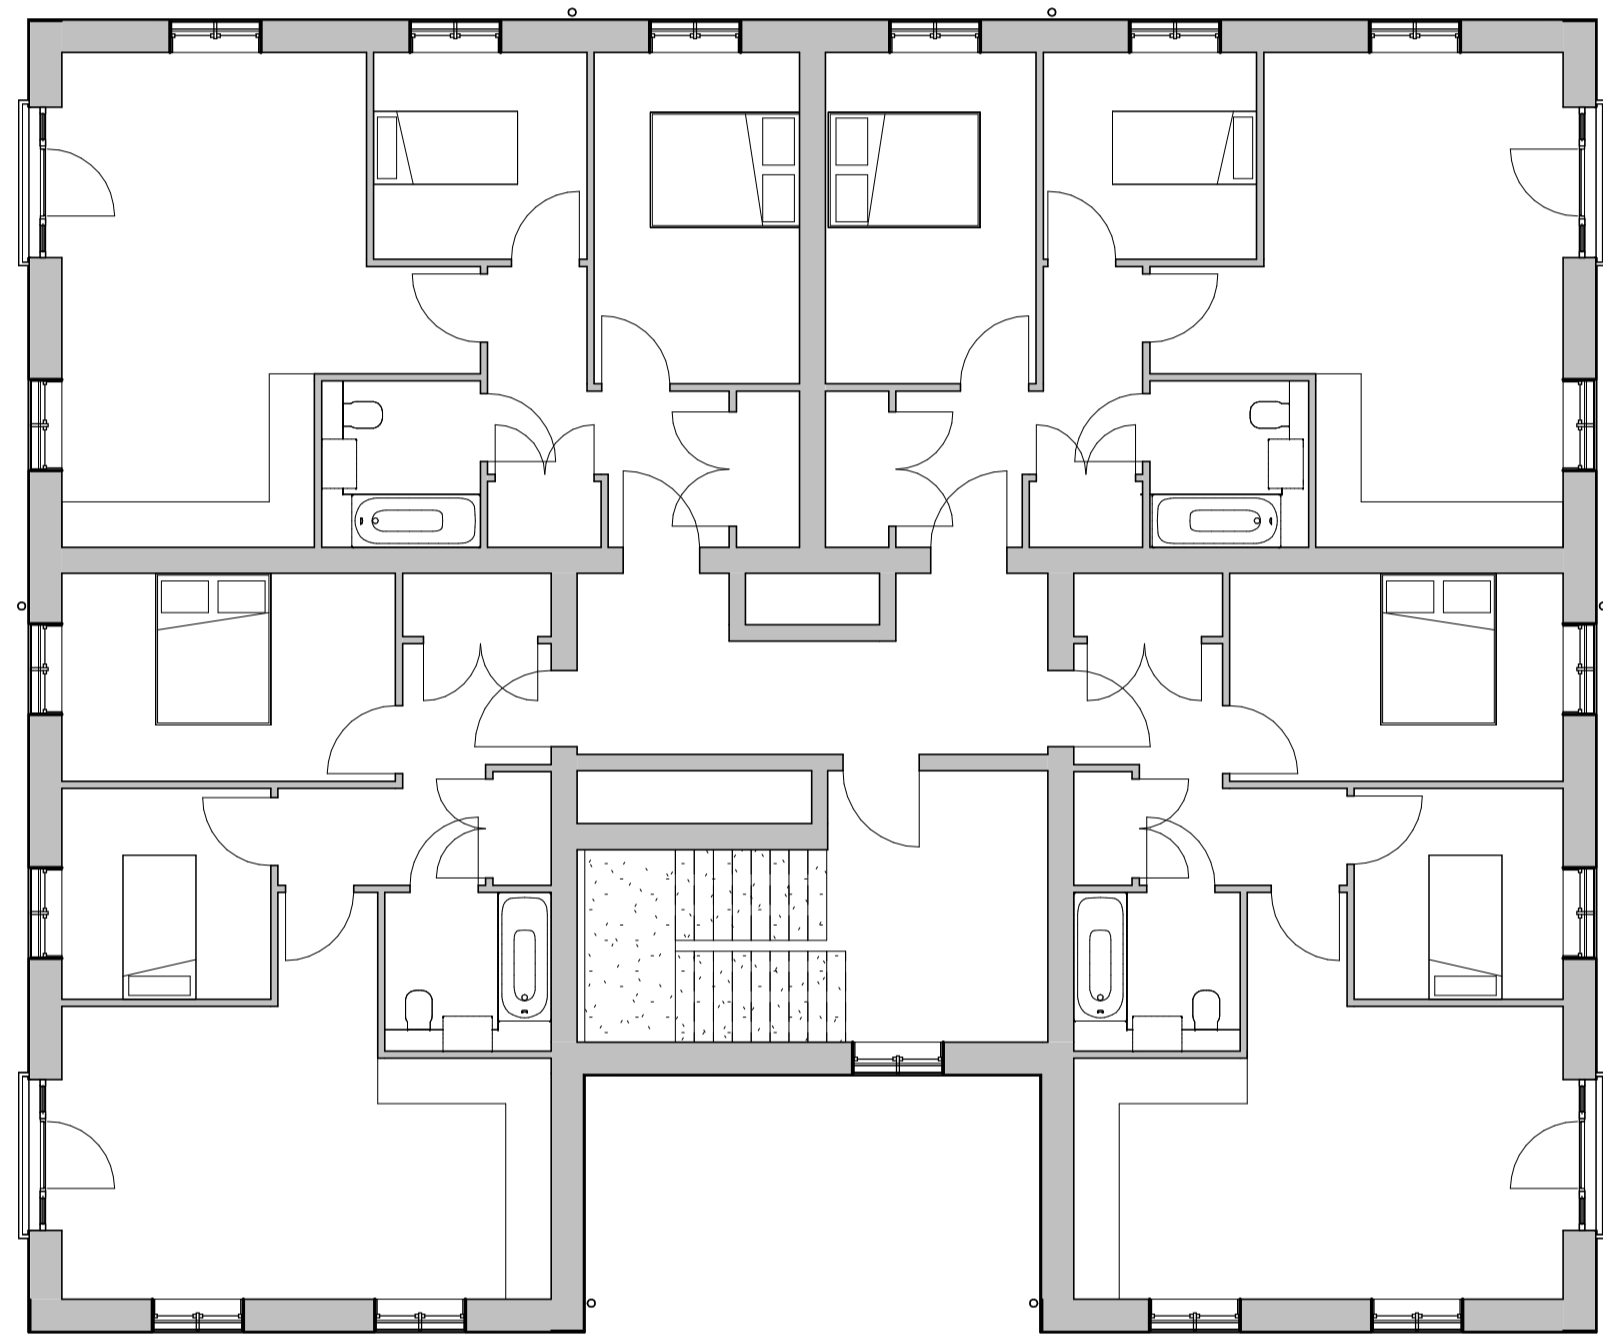

Chase New Homes
 Jasmine House
 8 Parkway
 Welwyn Garden City
 AL8 6HG

Tel: 01707 660 660

The Excitement is Building

NOTES

Second floor
 1 : 100

Roof plan
 1 : 100

B	general revisions	14/11/2022
A	revised layout	25/09/2022
REV	AMENDMENTS	DATE
DRAWN BY		DATE
Author		07/24/23
SCALE (@ A1)		PROJECT NUMBER
1 : 100		Project Number
CHECKED BY		APPROVED
Checker		
TITLE		
Flat building 4 second floor and roof plans		
PROJECT		
Thaxted Road, Saffron Walden		
DRAWING NUMBER		
23 0067-35 B		