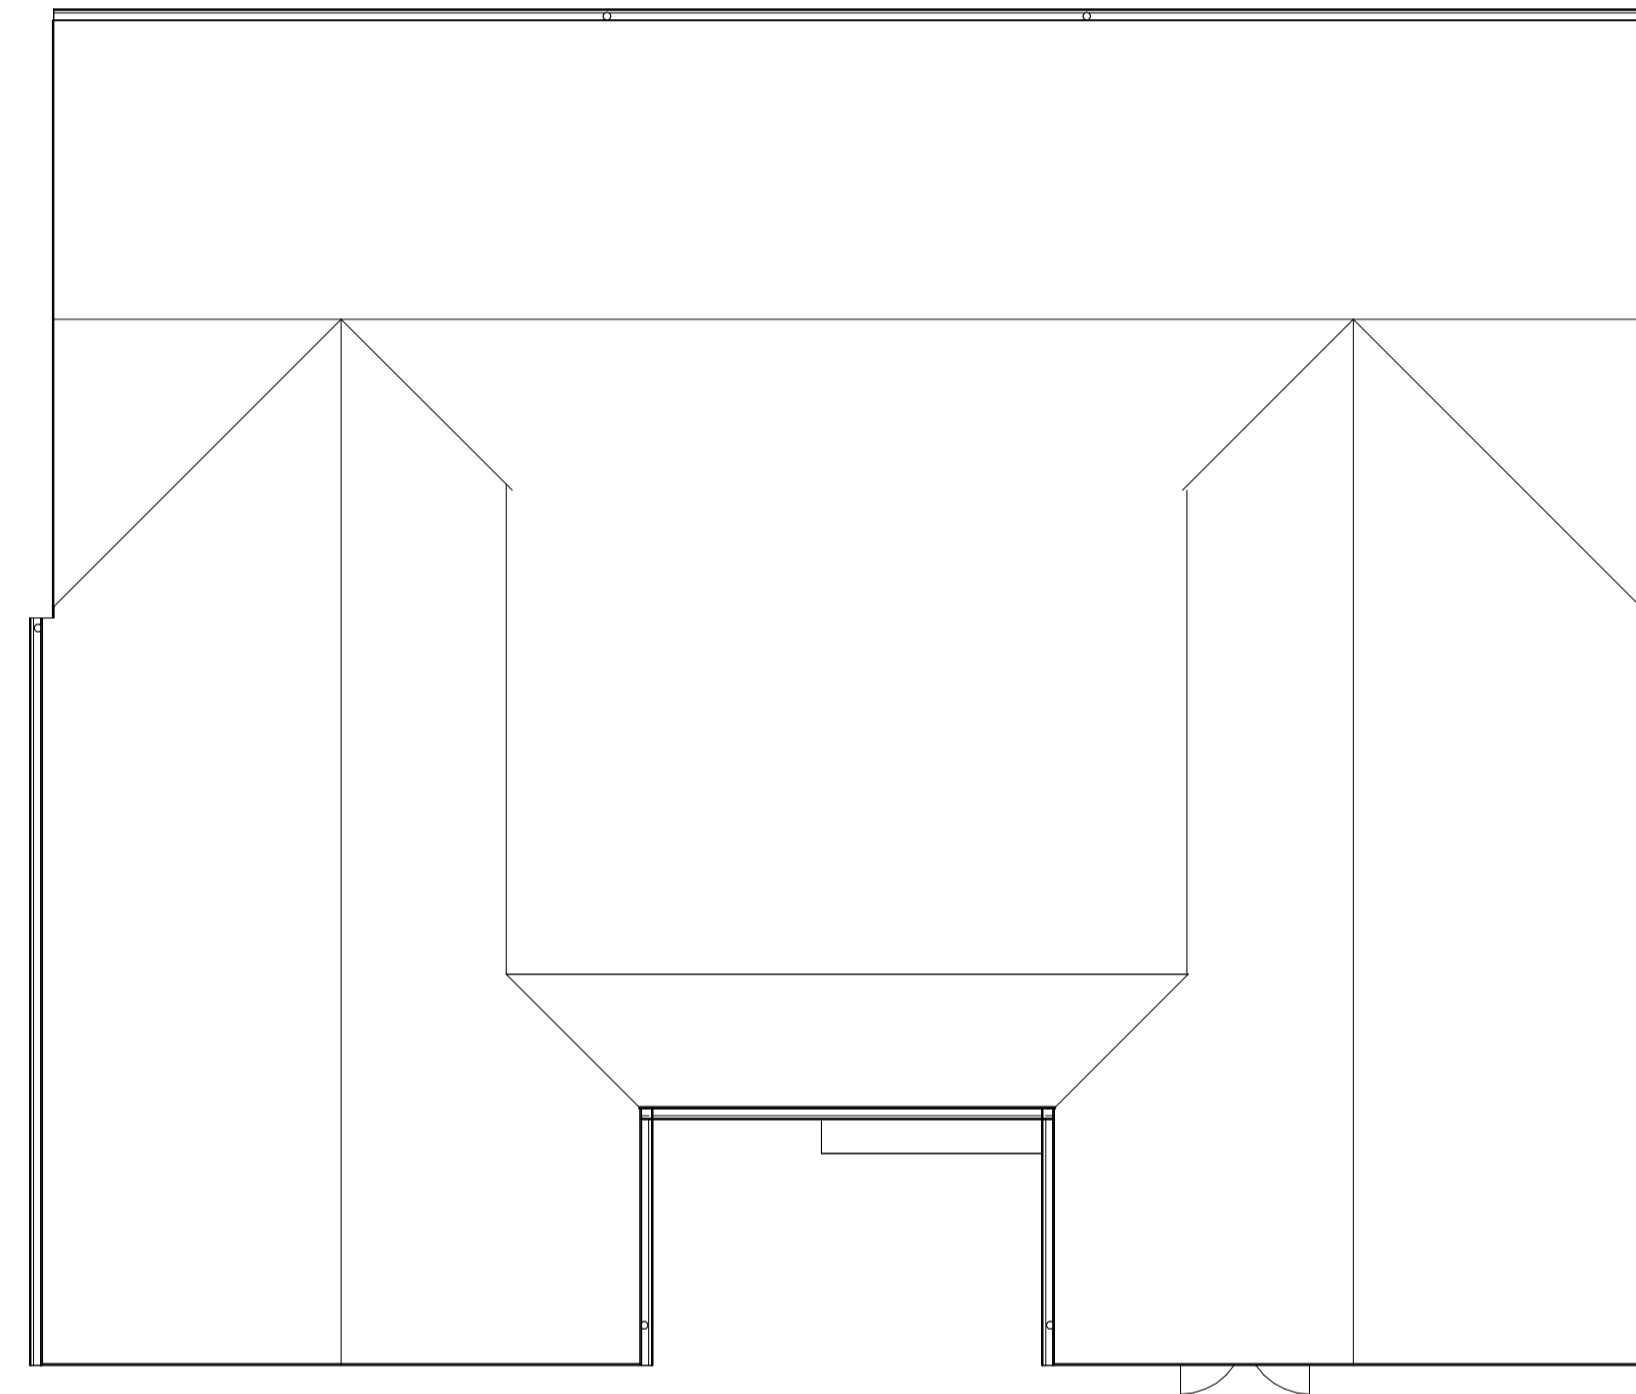

Chase New Homes
 Jasmine House
 8 Parkway
 Welwyn Garden City
 AL8 6HG

Tel: 01707 660 660

The Excitement is Building

NOTES

Second floor
 1 : 100

Roof plan
 1 : 100

B	general revisions	14/11/2022
A	revised layout	25/09/2022
REV	AMENDMENTS	DATE
DRAWN BY		DATE
Author		07/24/23
SCALE (@ A1)		PROJECT NUMBER
1 : 100		Project Number
CHECKED BY		APPROVED
Checker		
TITLE		
Flat building 4 second floor and roof plans		
PROJECT		
Thaxted Road, Saffron Walden		
DRAWING NUMBER		
23 0067-35 B		