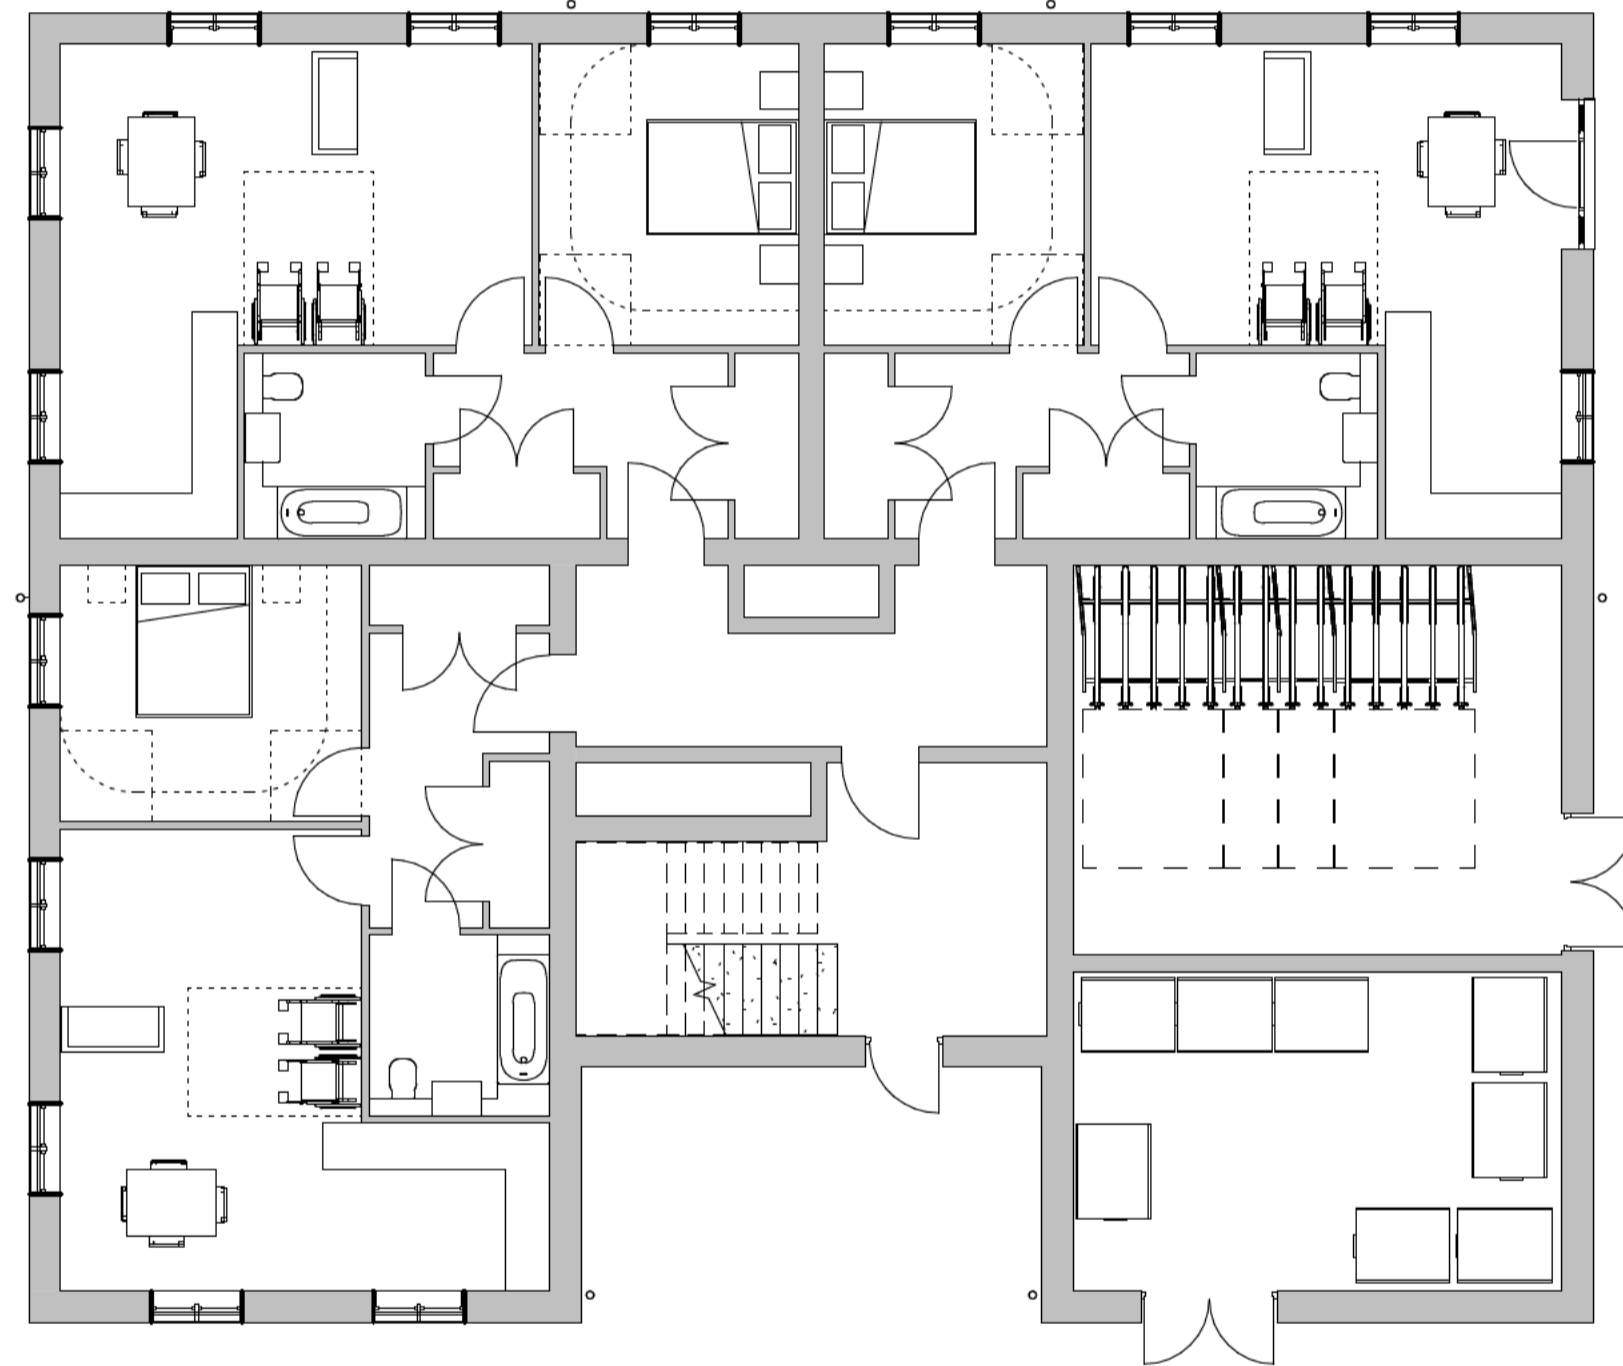

Chase New Homes
 Jasmine House
 8 Parkway
 Welwyn Garden City
 AL8 6HG

Tel: 01707 660 660

The Excitement is Building

NOTES

Ground floor
 1 : 100

First floor
 1 : 100

A		revised layout	25/09/2023
REV	AMENDMENTS	DATE	
DRAWN BY		DATE	
Author		07/24/23	
SCALE (@ A1)		PROJECT NUMBER	
1 : 100		Project Number	
CHECKED BY		APPROVED	
Checker			
TITLE			
Flat building 4 ground and first floor plans			
PROJECT			
Thaxted Road, Saffron Walden			
DRAWING NUMBER			
23 0067-34 A			