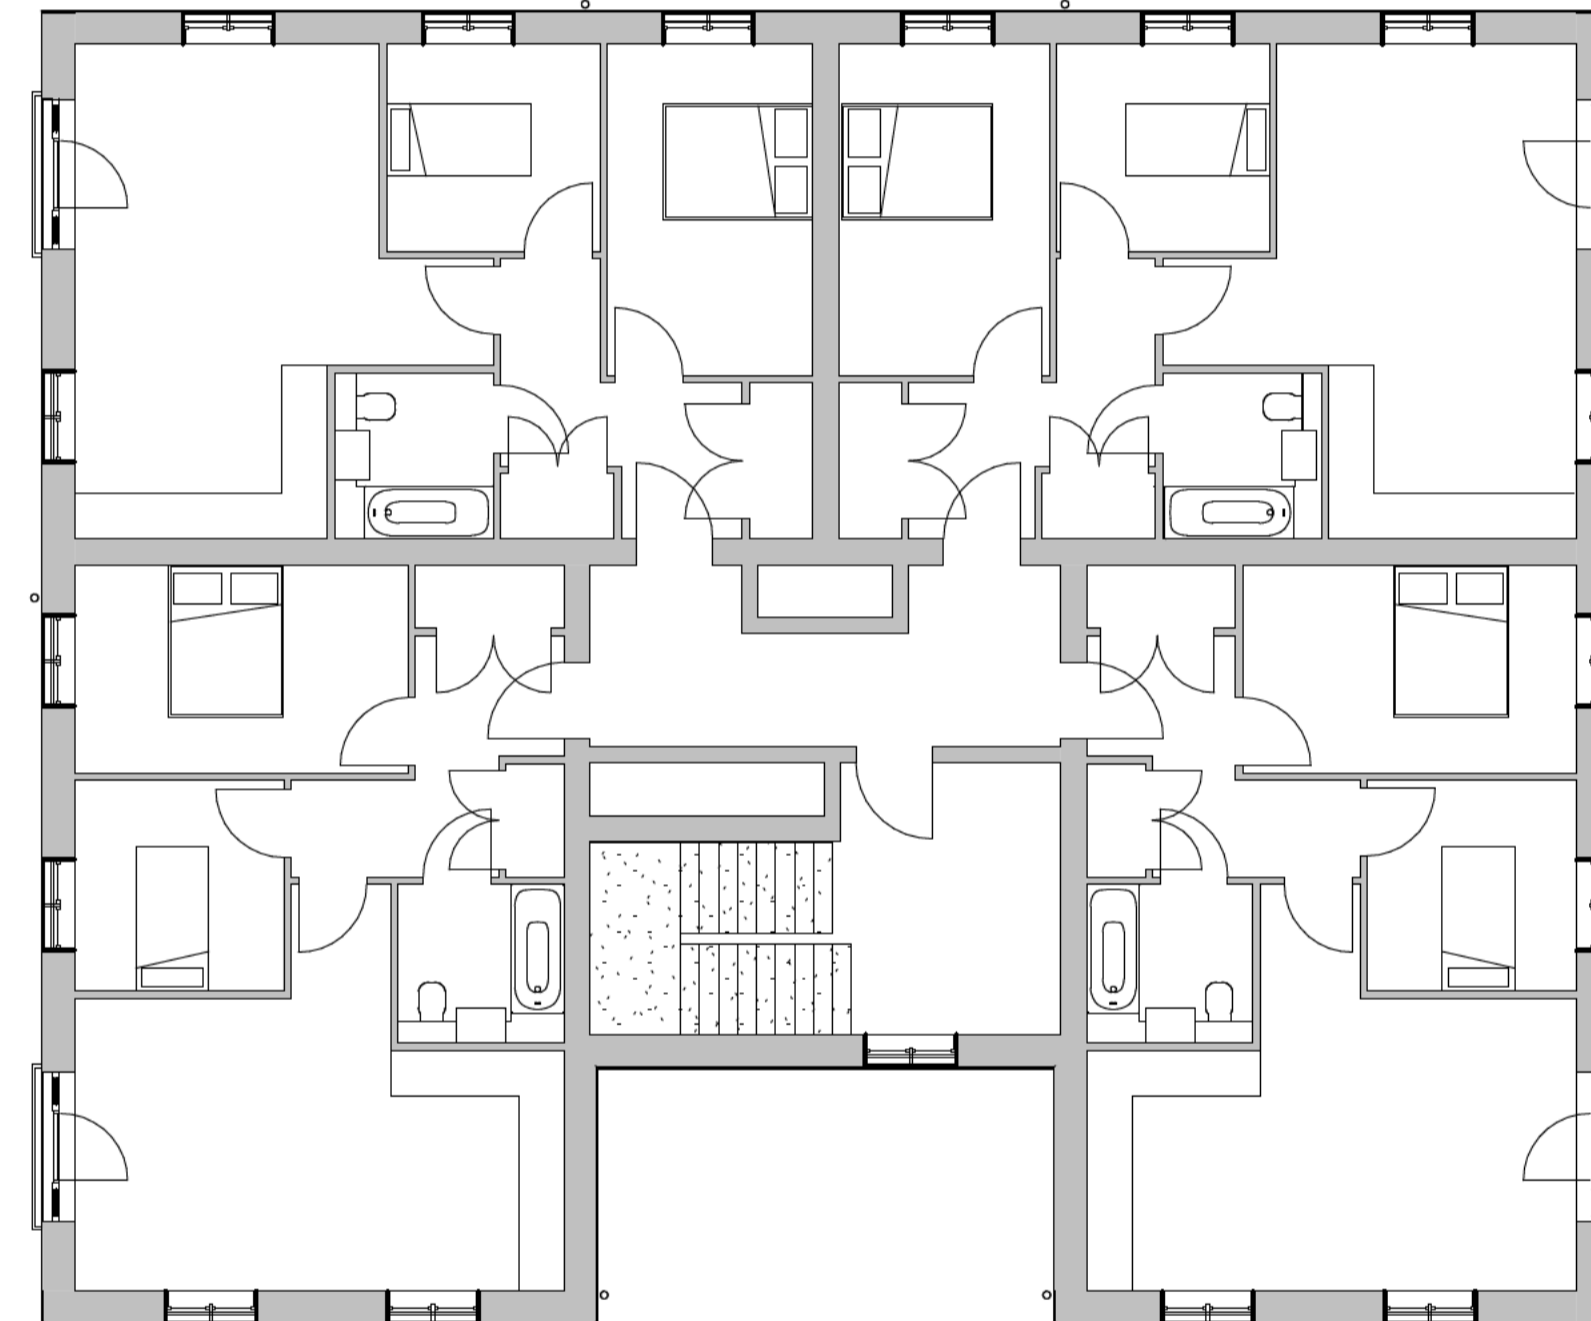

Chase New Homes
 Jasmine House
 8 Parkway
 Welwyn Garden City
 AL8 6HG

Tel: 01707 660 660

The Excitement is Building

NOTES

Ground floor
 1 : 100

First floor
 1 : 100

A		revised layout	25/09/2023
REV	AMENDMENTS	DATE	
DRAWN BY		DATE	
Author		07/24/23	
SCALE (@ A1)		PROJECT NUMBER	
1 : 100		Project Number	
CHECKED BY		APPROVED	
Checker			
TITLE			
Flat building 4 ground and first floor plans			
PROJECT			
Thaxted Road, Saffron Walden			
DRAWING NUMBER			
23 0067-34 A			