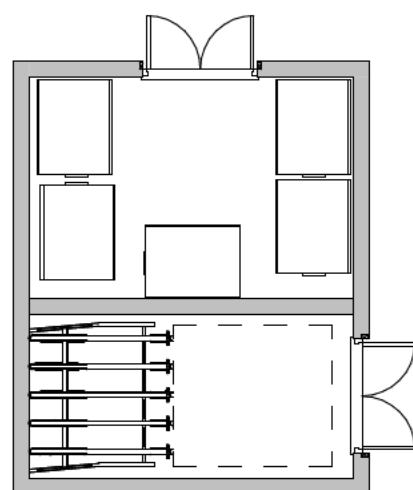

West

1 : 100

Ground floor

1 : 100

REV	AMENDMENTS	DATE
PROJECT		
Thaxted Road, saffron Walden		
SHEET		
Proposed external bin store building		
Date	Project number	Scale (@ A3)
27/09/23	Project Number	1 : 100
Drawn by	DRG NUMBER	
Author	23 0067-20	