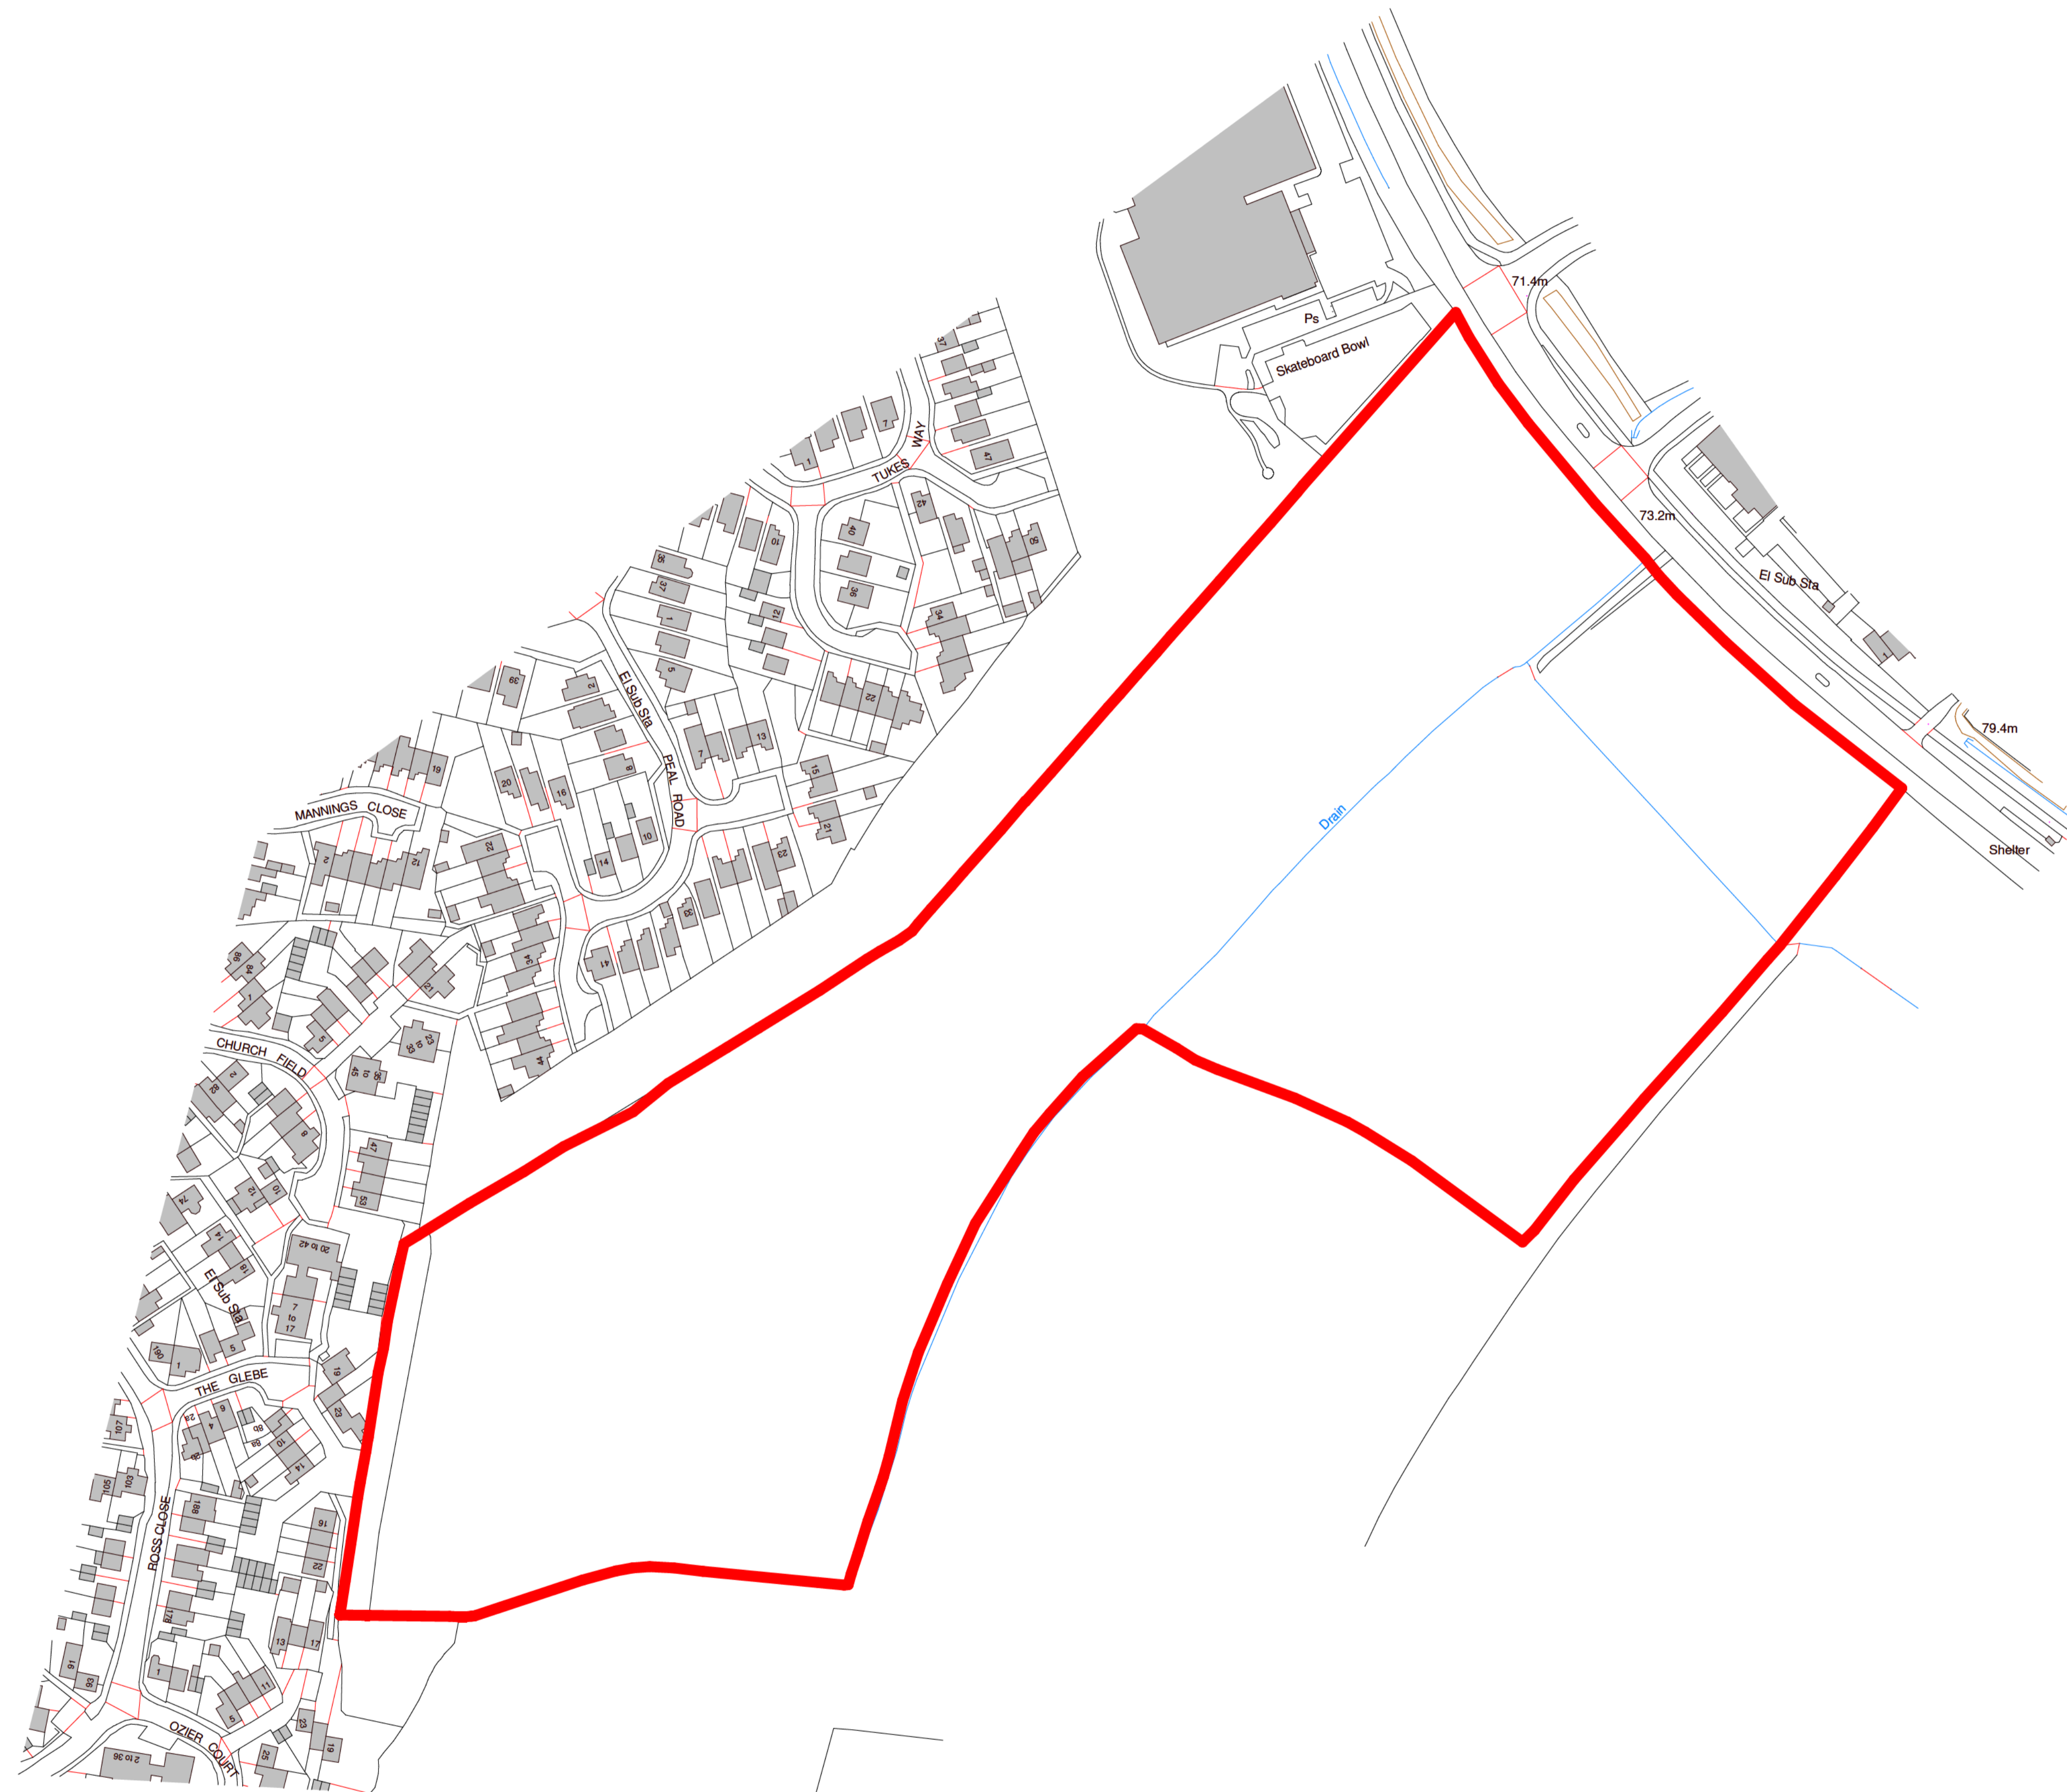

Chase New Homes
 Jasmine House
 8 Parkway
 Welwyn Garden City
 AL8 6HG

Tel: 01707 660 660

The Excitement is Building

NOTES

Location plan
 1 : 1250

REV	AMENDMENTS	DATE
DRAWN BY		DATE
Author		09/04/23
SCALE (@ A1)		PROJECT NUMBER
1 : 1250		Project Number
CHECKED BY		APPROVED
Checker		
TITLE		
Location plan		
PROJECT		
Thaxted Road, saffron Walden		
DRAWING NUMBER		
23 0067-2		