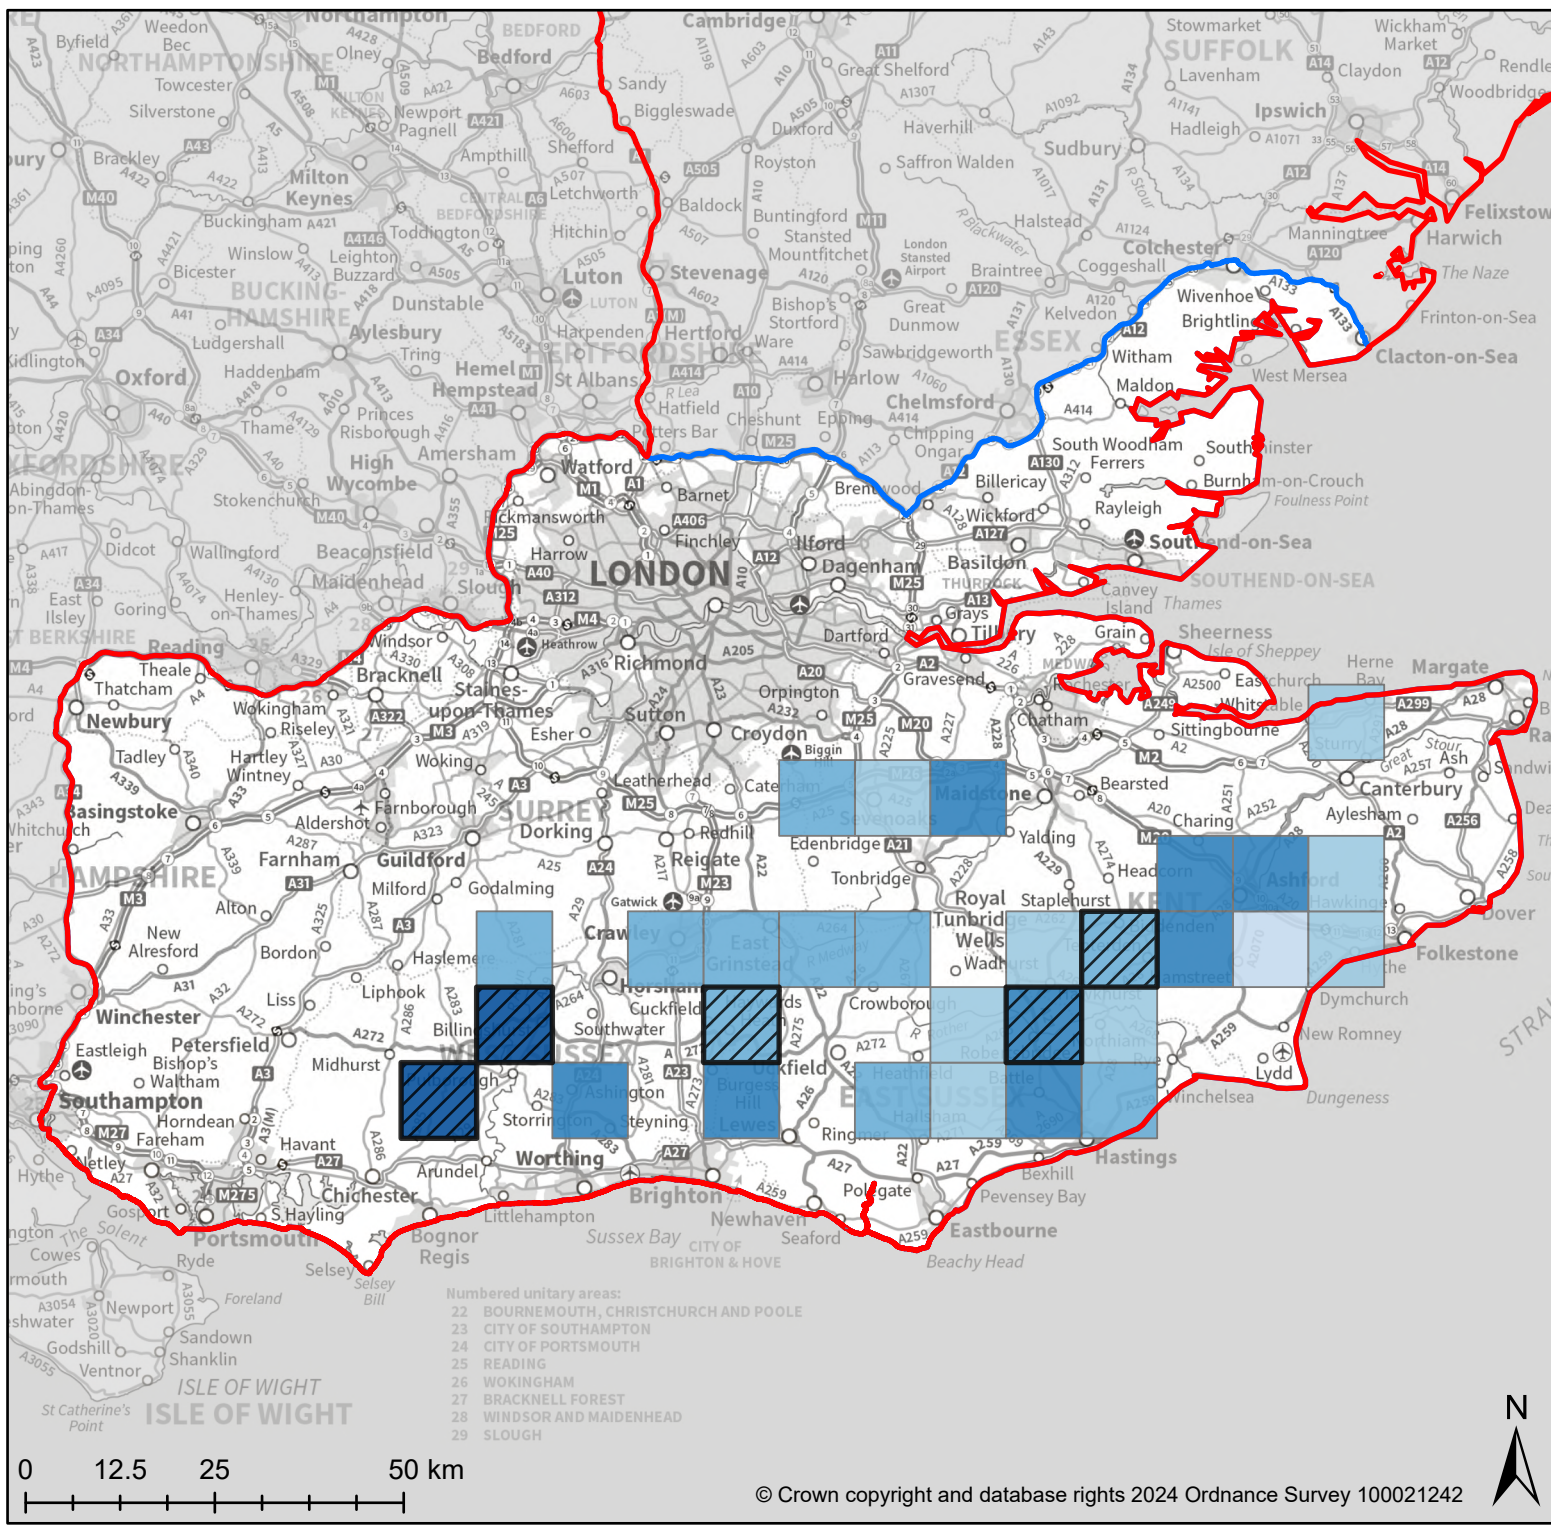

Ips typographus Confirmed outbreak sites 10km grid summary

Data as at 24 July 2024

Ordnance Survey 10km grid squares containing one or more confirmed outbreak sites.

Key:

First year of confirmed *Ips typographus*

-  2018
-  2021
-  2022
-  2023
-  2024

 2024 *Ips typographus* infestation

 Demarcated Area June 2024

 Proactive Spruce Removal Boundary

For privacy reasons outbreaks are mapped to the nearest 10km grid square to avoid revealing individual sites.

Scale at A4: 1:1,000,000

Date: 24/07/2024

Produced by: Forestry Commission