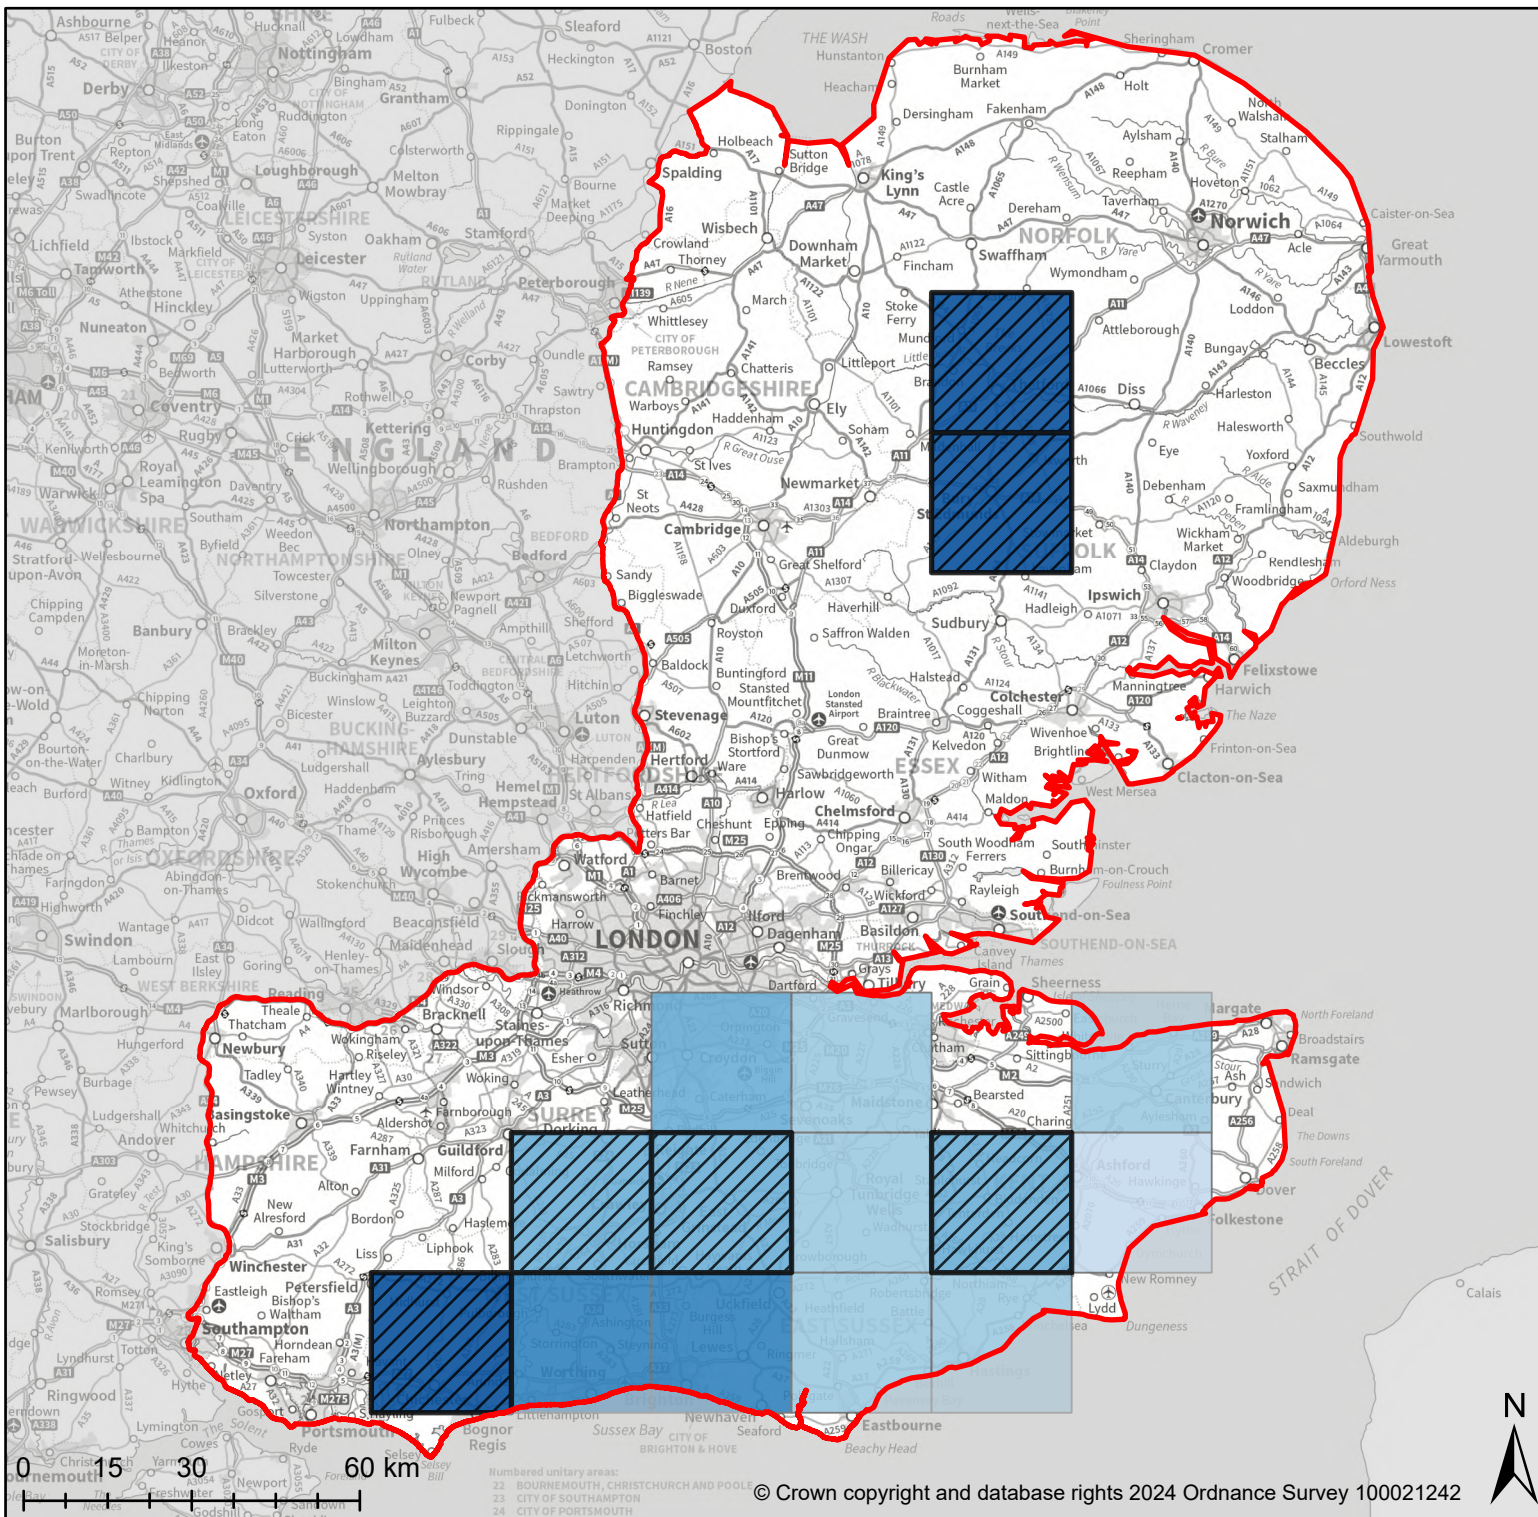

Ips typographus Confirmed outbreak sites 25km grid summary

Data as at 24 July 2024

Ordnance Survey 25km grid squares containing one or more confirmed outbreak sites.

Key:

First year of confirmed *Ips typographus*

-  2018
-  2021
-  2022
-  2023
-  2024

 2024 *Ips typographus* infestation

 Demarcated Area June 2024

For privacy reasons outbreaks are mapped to the nearest 25km grid square to avoid revealing individual sites.

Scale at A4: 1:1,350,000

Date: 24/07/2024

Produced by: Forestry Commission