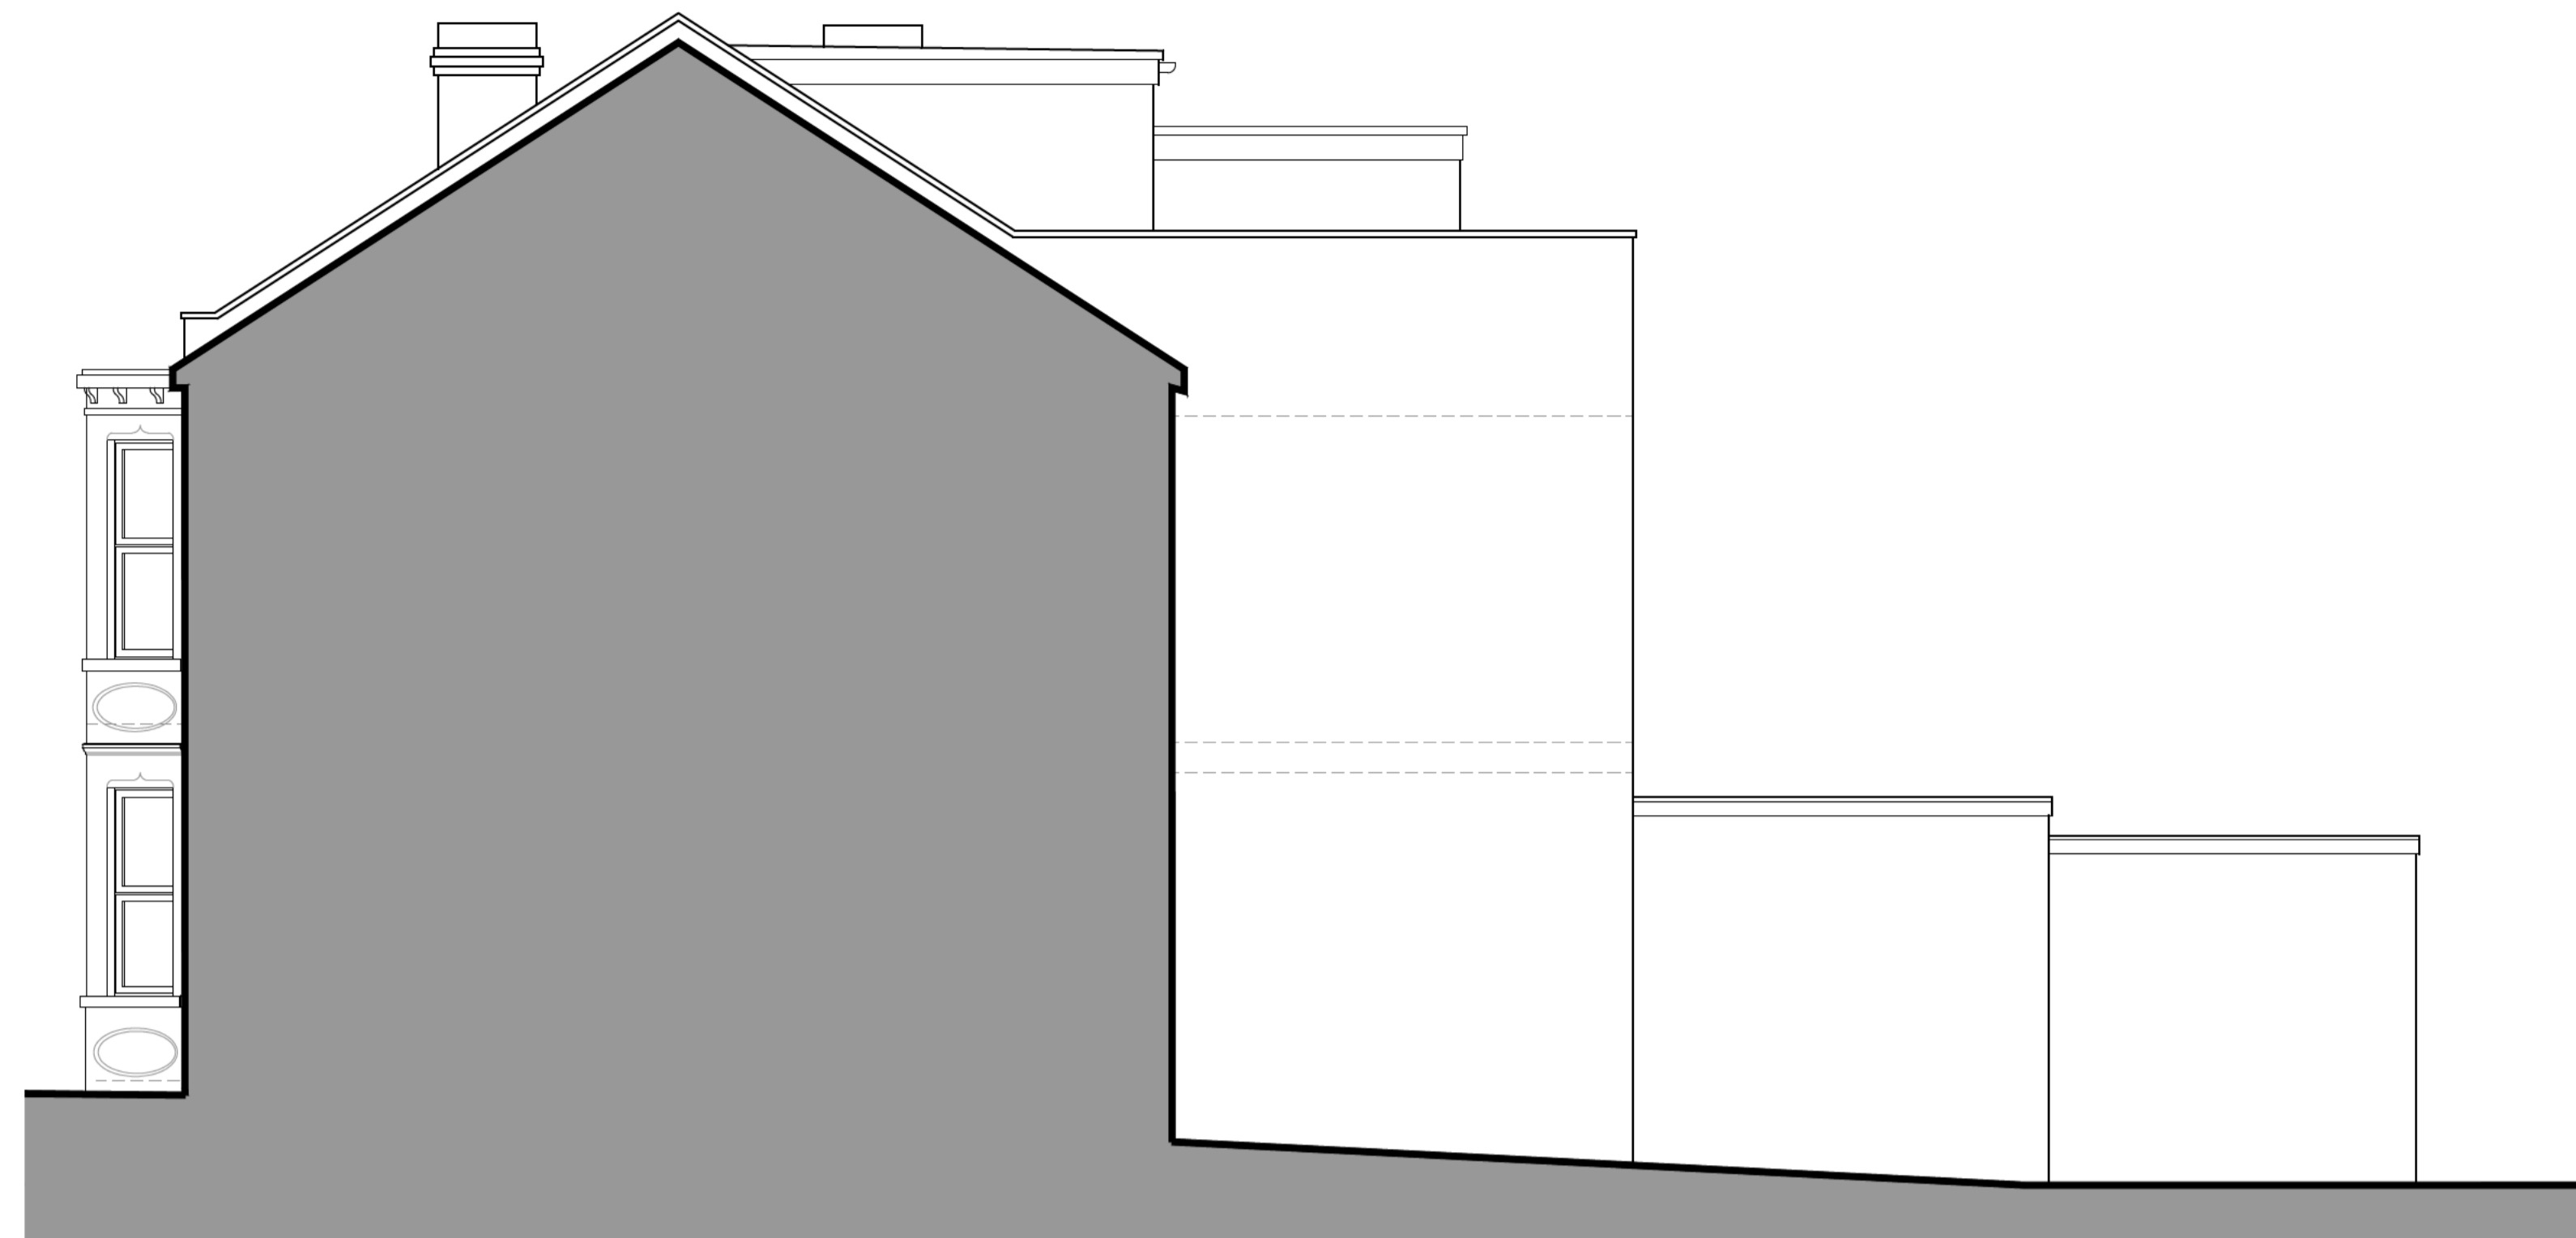

Front Elevation

Side Elevation /Section

Rear Elevation

Side Elevation /Section

PROJECT:
 59 Langton Road
 Brislington, BS4 4ER
TITLE:
 Proposed Elevations

SCALE: 1:50 @ A1 **DATE:** Jan 2024 **DRAWN BY:** ams

DRAWING NUMBER: 4245.PL2.06 **REVISION:**