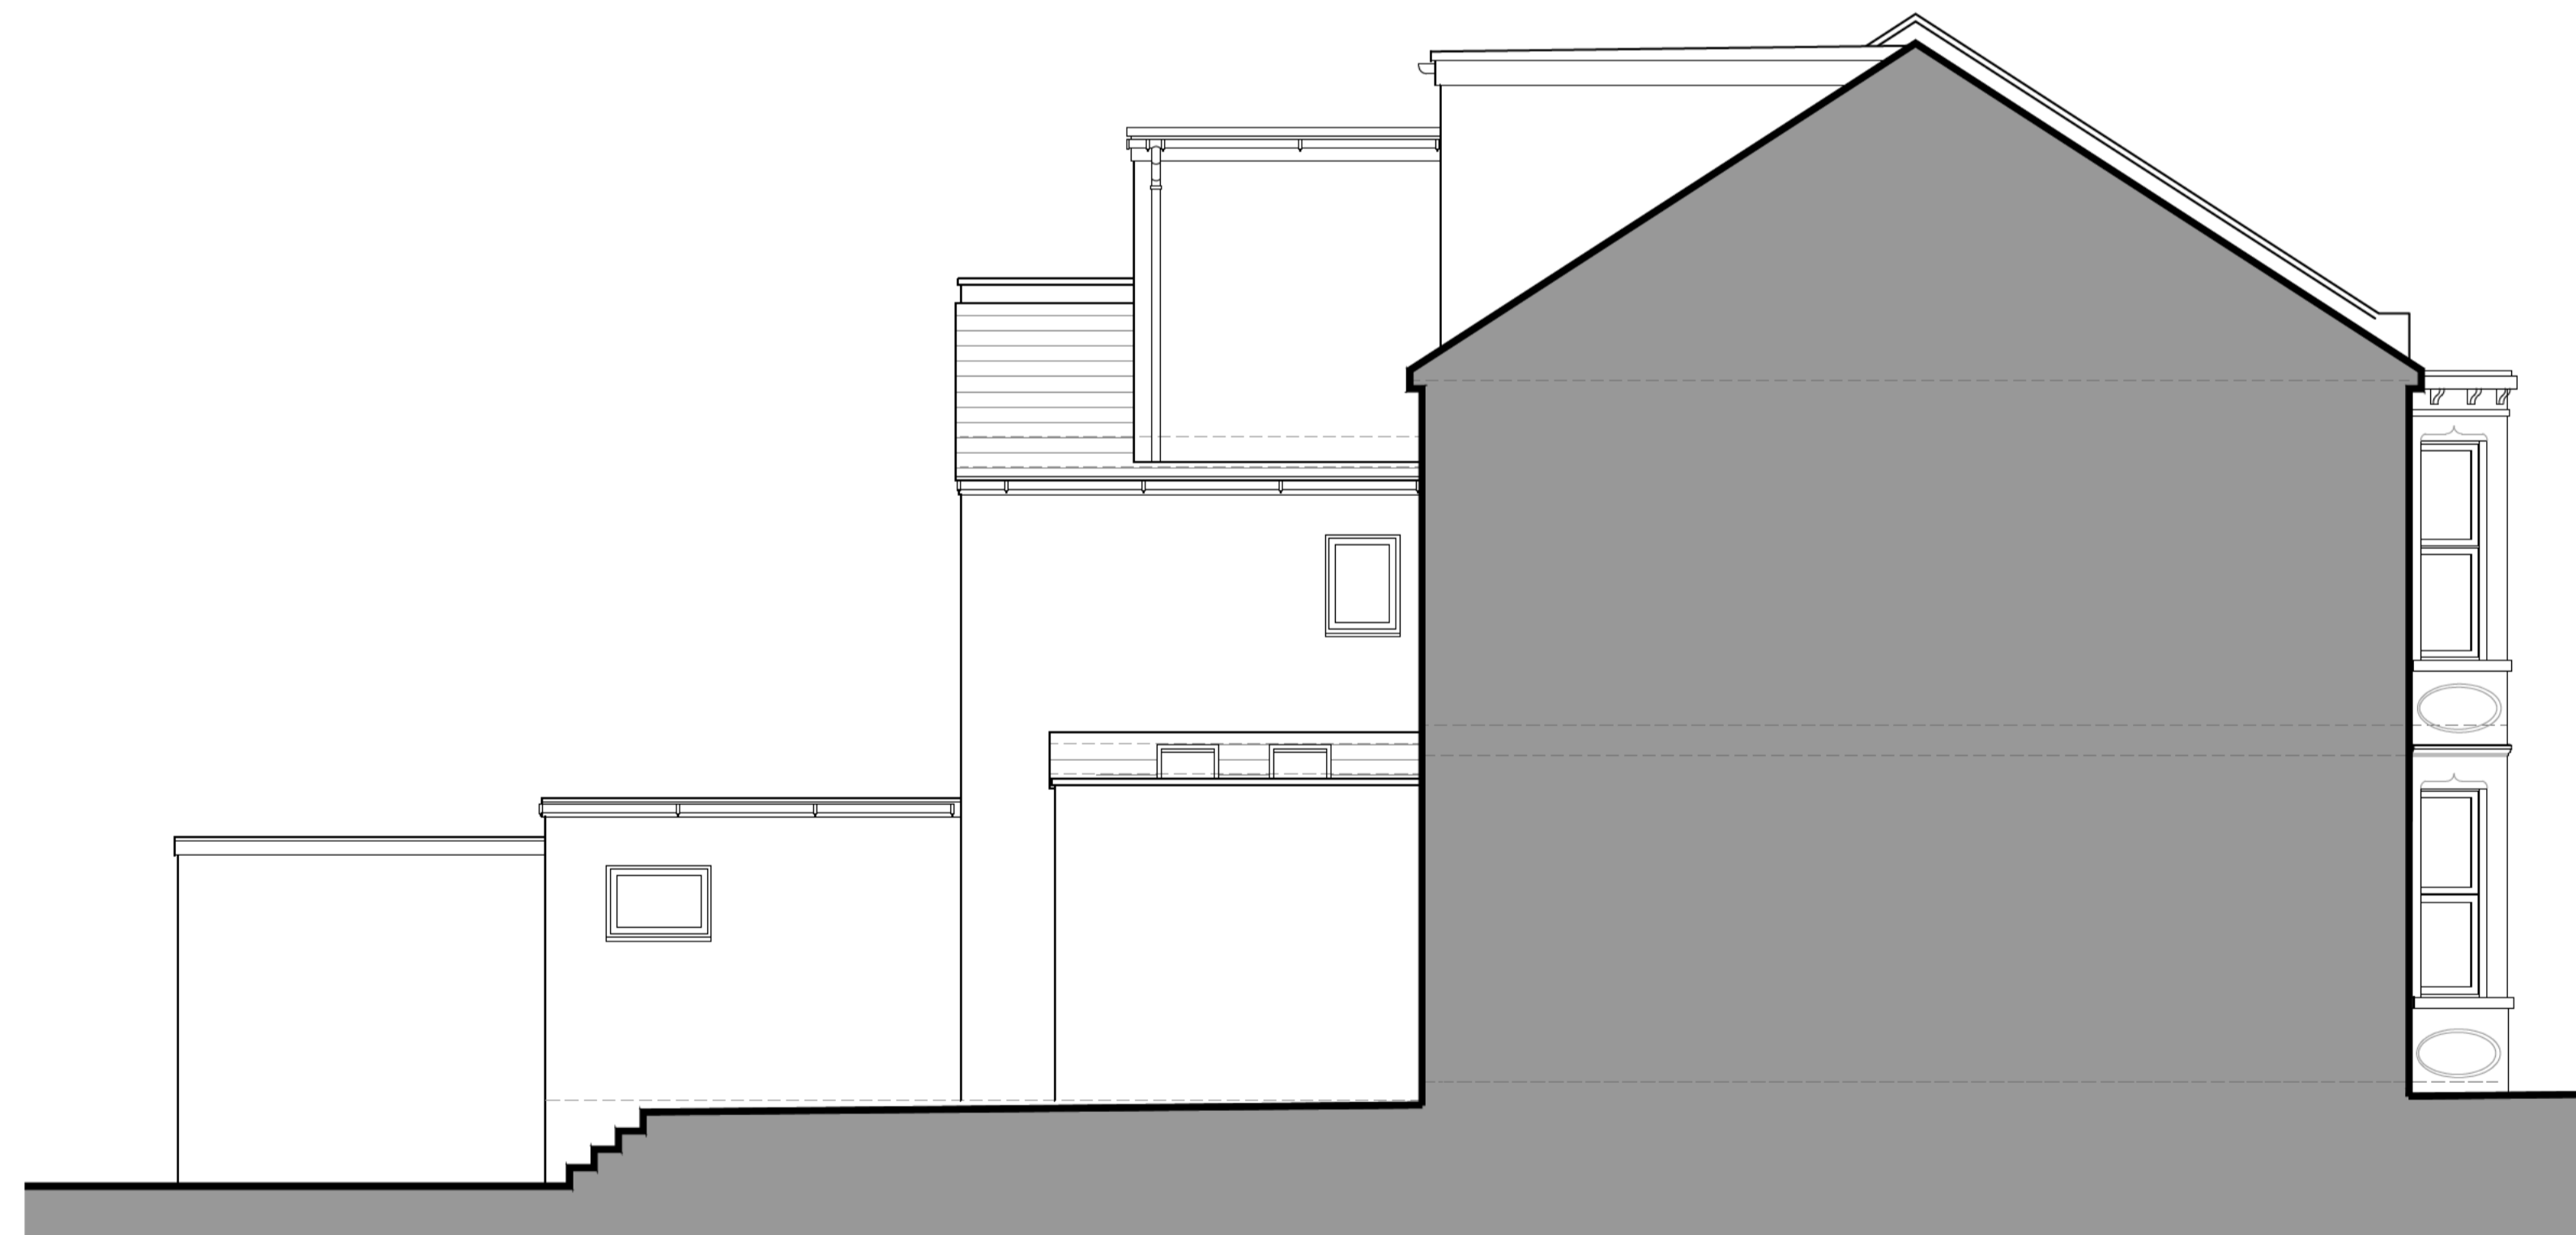

Front Elevation

Side Elevation /Section

Rear Elevation

Side Elevation /Section

PROJECT:
 59 Langton Road
 Brislington, BS4 4ER
TITLE:
 Proposed Elevations

SCALE: 1:50 @ A1 **DATE:** Jan 2024 **DRAWN BY:** ams

DRAWING NUMBER: 4245.PL2.06 **REVISION:**