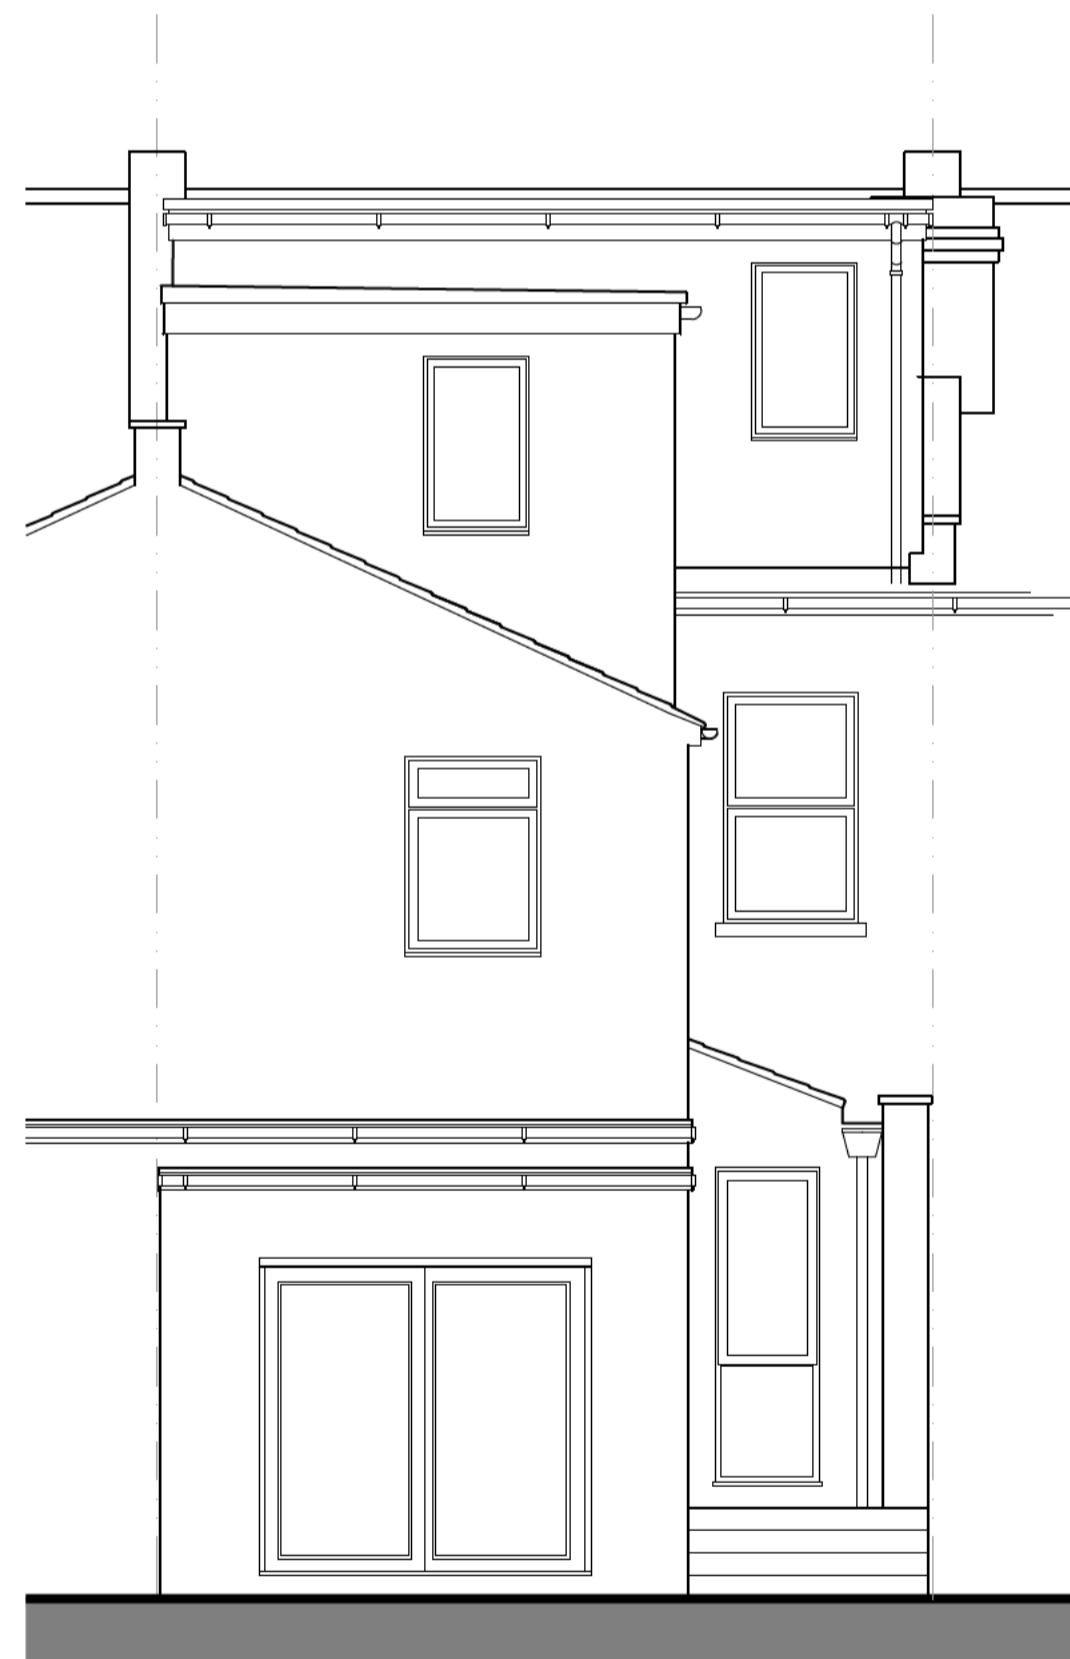

Front Elevation

Side Elevation /Section

Rear Elevation

Side Elevation /Section

PROJECT:
 59 Langton Road
 Brislington, BS4 4ER
TITLE:
 Proposed Elevations

SCALE: 1:50 @ A1 **DATE:** Jan 2024 **DRAWN BY:** ams

DRAWING NUMBER: 4245.PL2.06 **REVISION:**