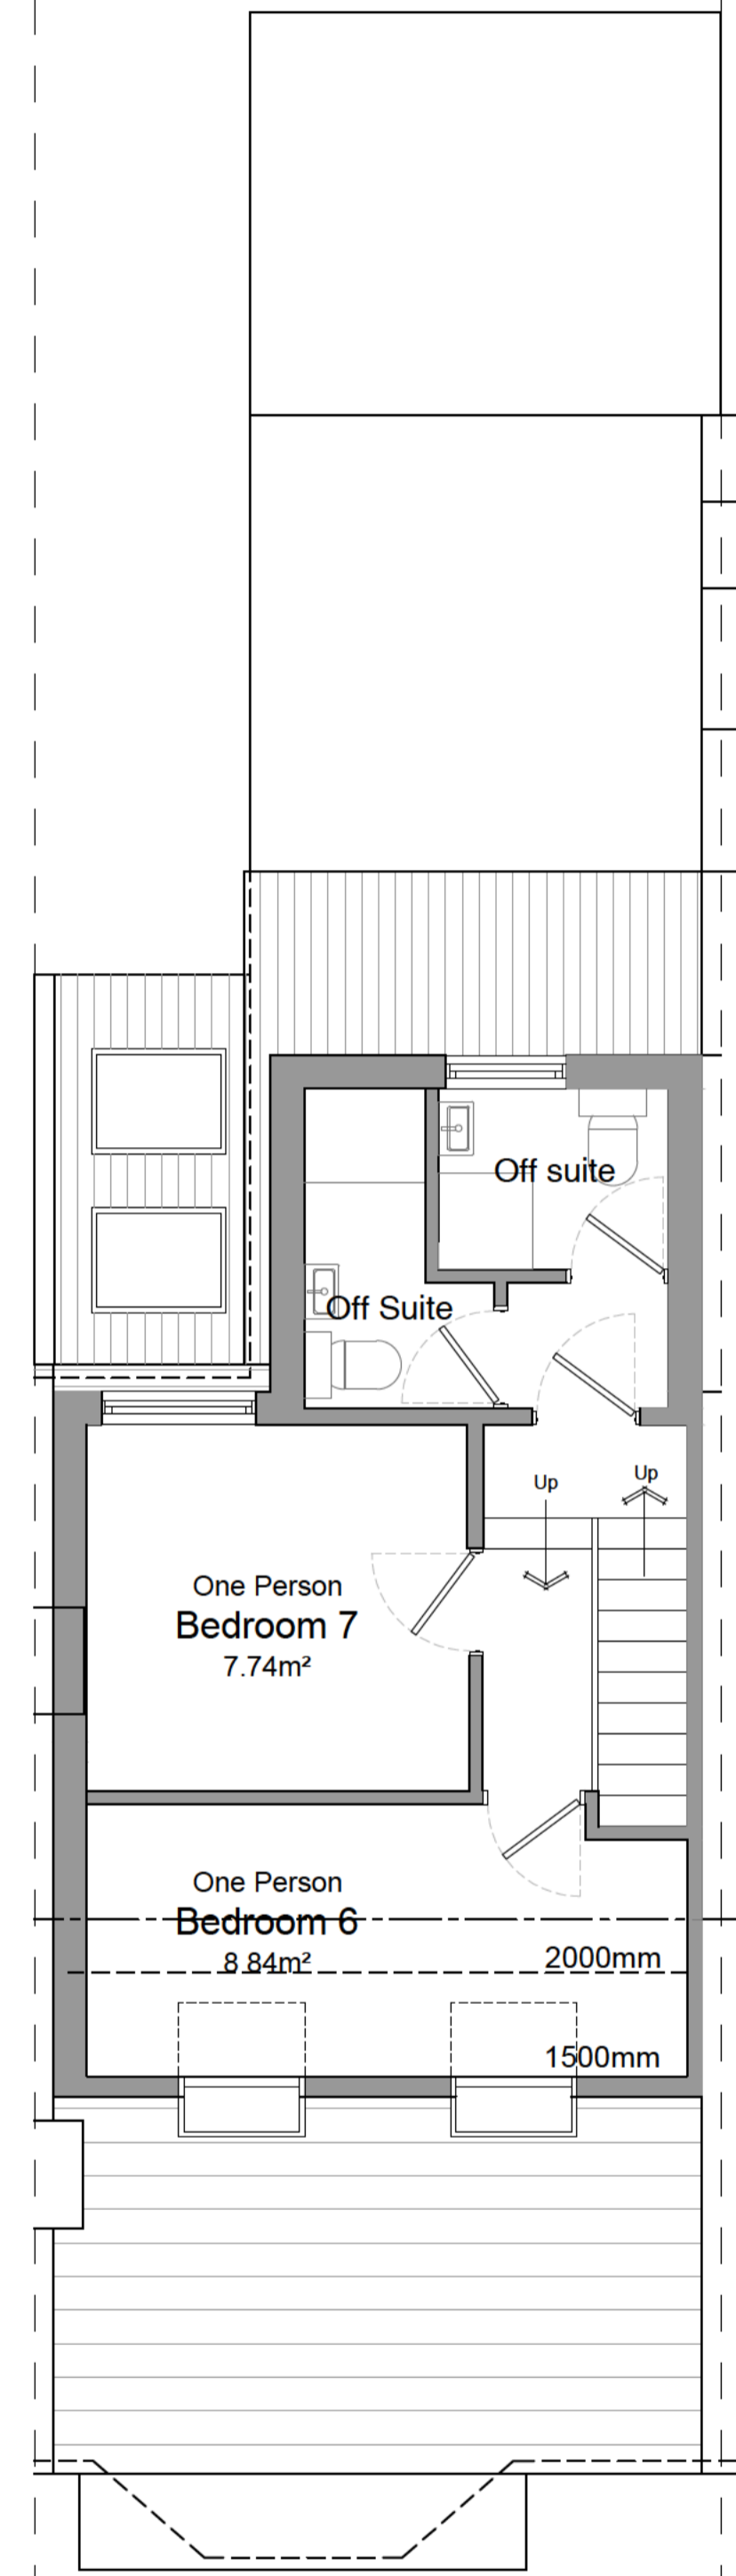

Ground Floor

First Floor

Second Floor

Roof Plan

<b>PROJECT:</b> 59 Langton Road Brislington, BS4 4ER		
<b>TITLE:</b> Proposed Plans		
<b>SCALE:</b> 1:50 @ A1	<b>DATE:</b> Jan 2024	<b>DRAWN BY:</b> ams
<b>DRAWING NUMBER:</b> 4245.PL2.05	<b>REVISION:</b> A	