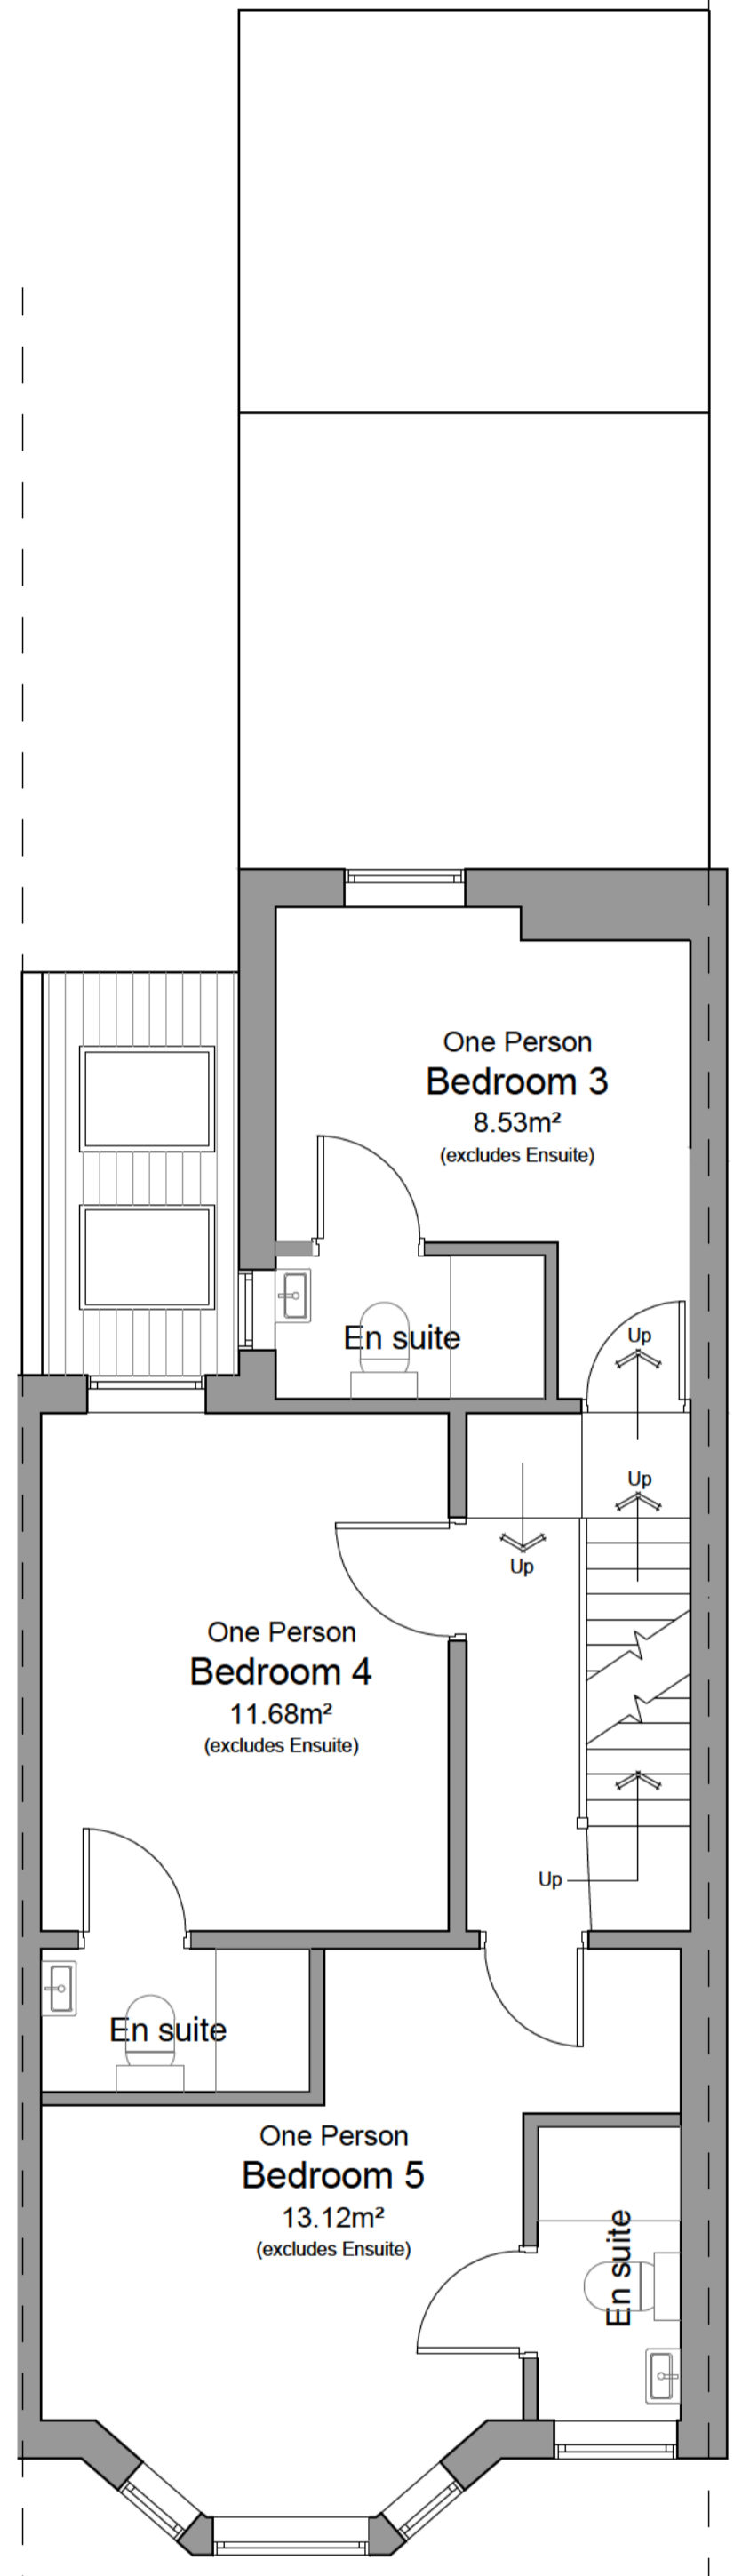

Ground Floor

First Floor

Second Floor

Roof Plan

<b>PROJECT:</b> 59 Langton Road Brislington, BS4 4ER		
<b>TITLE:</b> Proposed Plans		
<b>SCALE:</b> 1:50 @ A1	<b>DATE:</b> Jan 2024	<b>DRAWN BY:</b> ams
<b>DRAWING NUMBER:</b> 4245.PL2.05	<b>REVISION:</b> A	