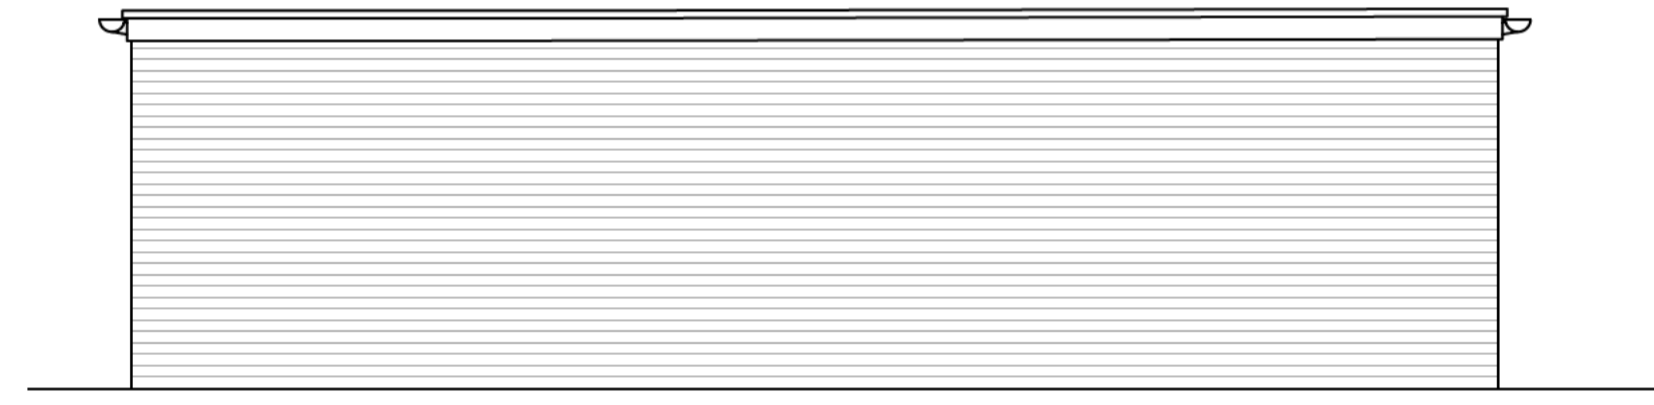

FLAT ROOF

ROOF PLAN

FRONT ELEVATION

SIDE ELEVATION

REAR ELEVATION

SIDE ELEVATION

GARAGE & WORKSHOP

GARAGE PLAN

PROJECT:
59 Langton Road
Brislington, BS4 4ER

TITLE:
Existing Garage

SCALE: 1:50 @ A1	DATE: Jan 2024	DRAWN BY: ams
DRAWING NUMBER: 4245.PL2.07	REVISION: A	