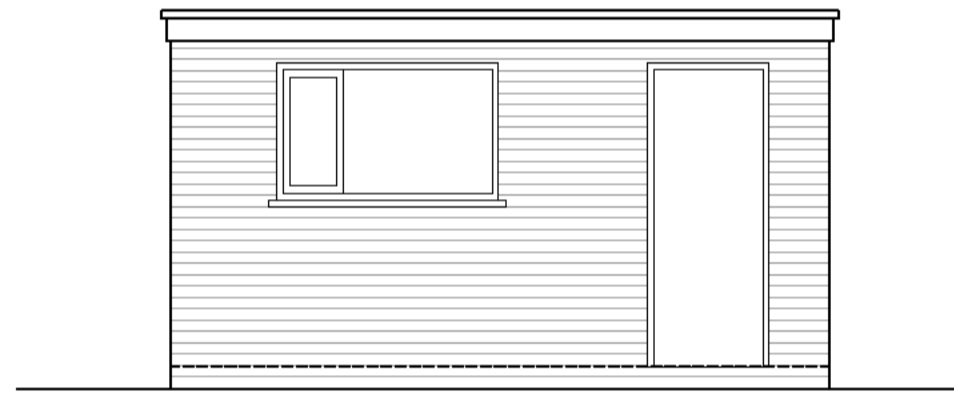

FLAT ROOF

ROOF PLAN

FRONT ELEVATION

SIDE ELEVATION

REAR ELEVATION

SIDE ELEVATION

GARAGE & WORKSHOP

GARAGE PLAN

PROJECT:
59 Langton Road
Brislington, BS4 4ER

TITLE:
Existing Garage

SCALE: 1:50 @ A1	DATE: Jan 2024	DRAWN BY: ams
DRAWING NUMBER: 4245.PL2.07	REVISION: A	