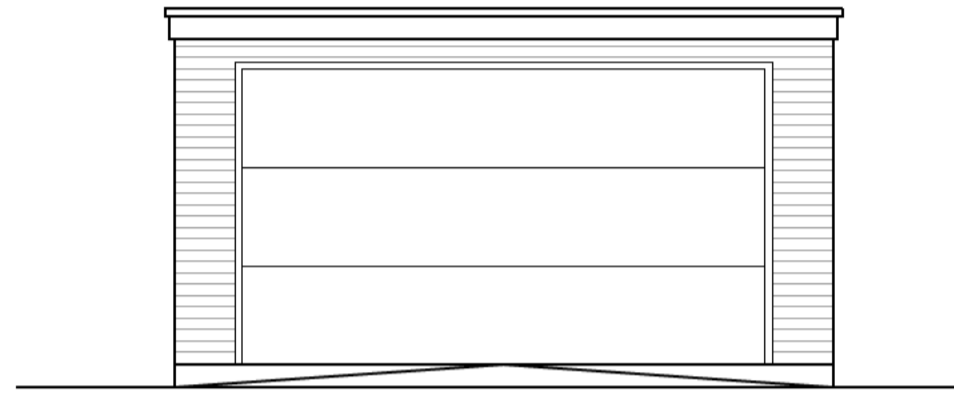

FLAT ROOF

ROOF PLAN

FRONT ELEVATION

SIDE ELEVATION

REAR ELEVATION

SIDE ELEVATION

GARAGE & WORKSHOP

GARAGE PLAN

PROJECT:
59 Langton Road
Brislington, BS4 4ER

TITLE:
Existing Garage

SCALE: 1:50 @ A1	DATE: Jan 2024	DRAWN BY: ams
DRAWING NUMBER: 4245.PL2.07	REVISION: A	