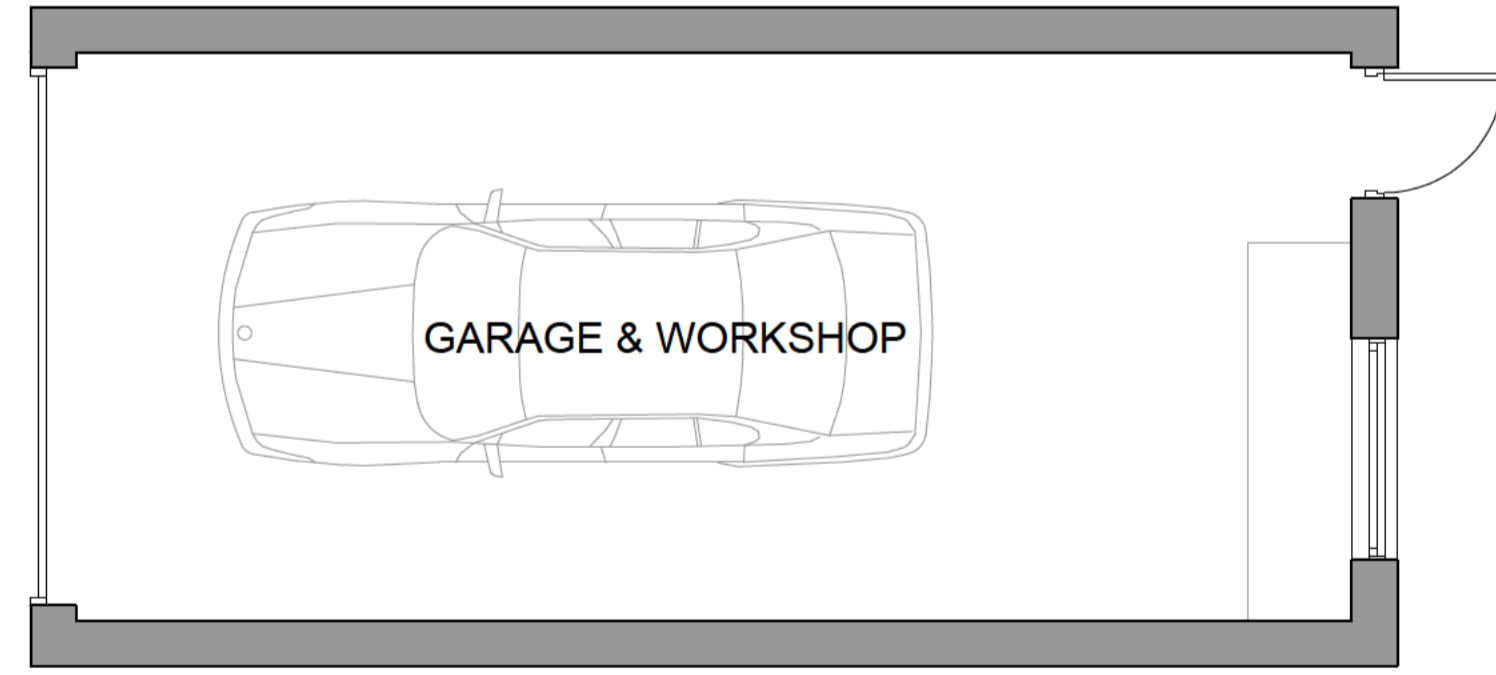

FLAT ROOF

ROOF PLAN

FRONT ELEVATION

SIDE ELEVATION

REAR ELEVATION

SIDE ELEVATION

GARAGE & WORKSHOP

GARAGE PLAN

PROJECT:
59 Langton Road
Brislington, BS4 4ER

TITLE:
Existing Garage

SCALE: 1:50 @ A1	DATE: Jan 2024	DRAWN BY: ams
DRAWING NUMBER: 4245.PL2.07	REVISION: A	