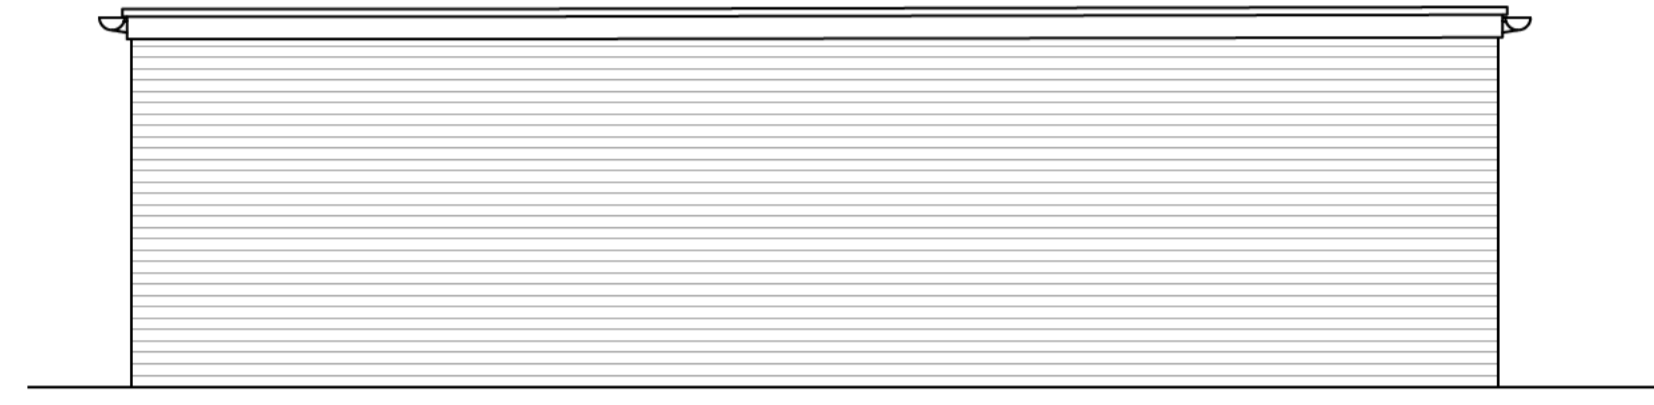

FLAT ROOF

ROOF PLAN

FRONT ELEVATION

SIDE ELEVATION

REAR ELEVATION

SIDE ELEVATION

GARAGE & WORKSHOP

GARAGE PLAN

PROJECT:
59 Langton Road
Brislington, BS4 4ER

TITLE:
Existing Garage

SCALE: 1:50 @ A1	DATE: Jan 2024	DRAWN BY: ams
DRAWING NUMBER: 4245.PL2.07	REVISION: A	