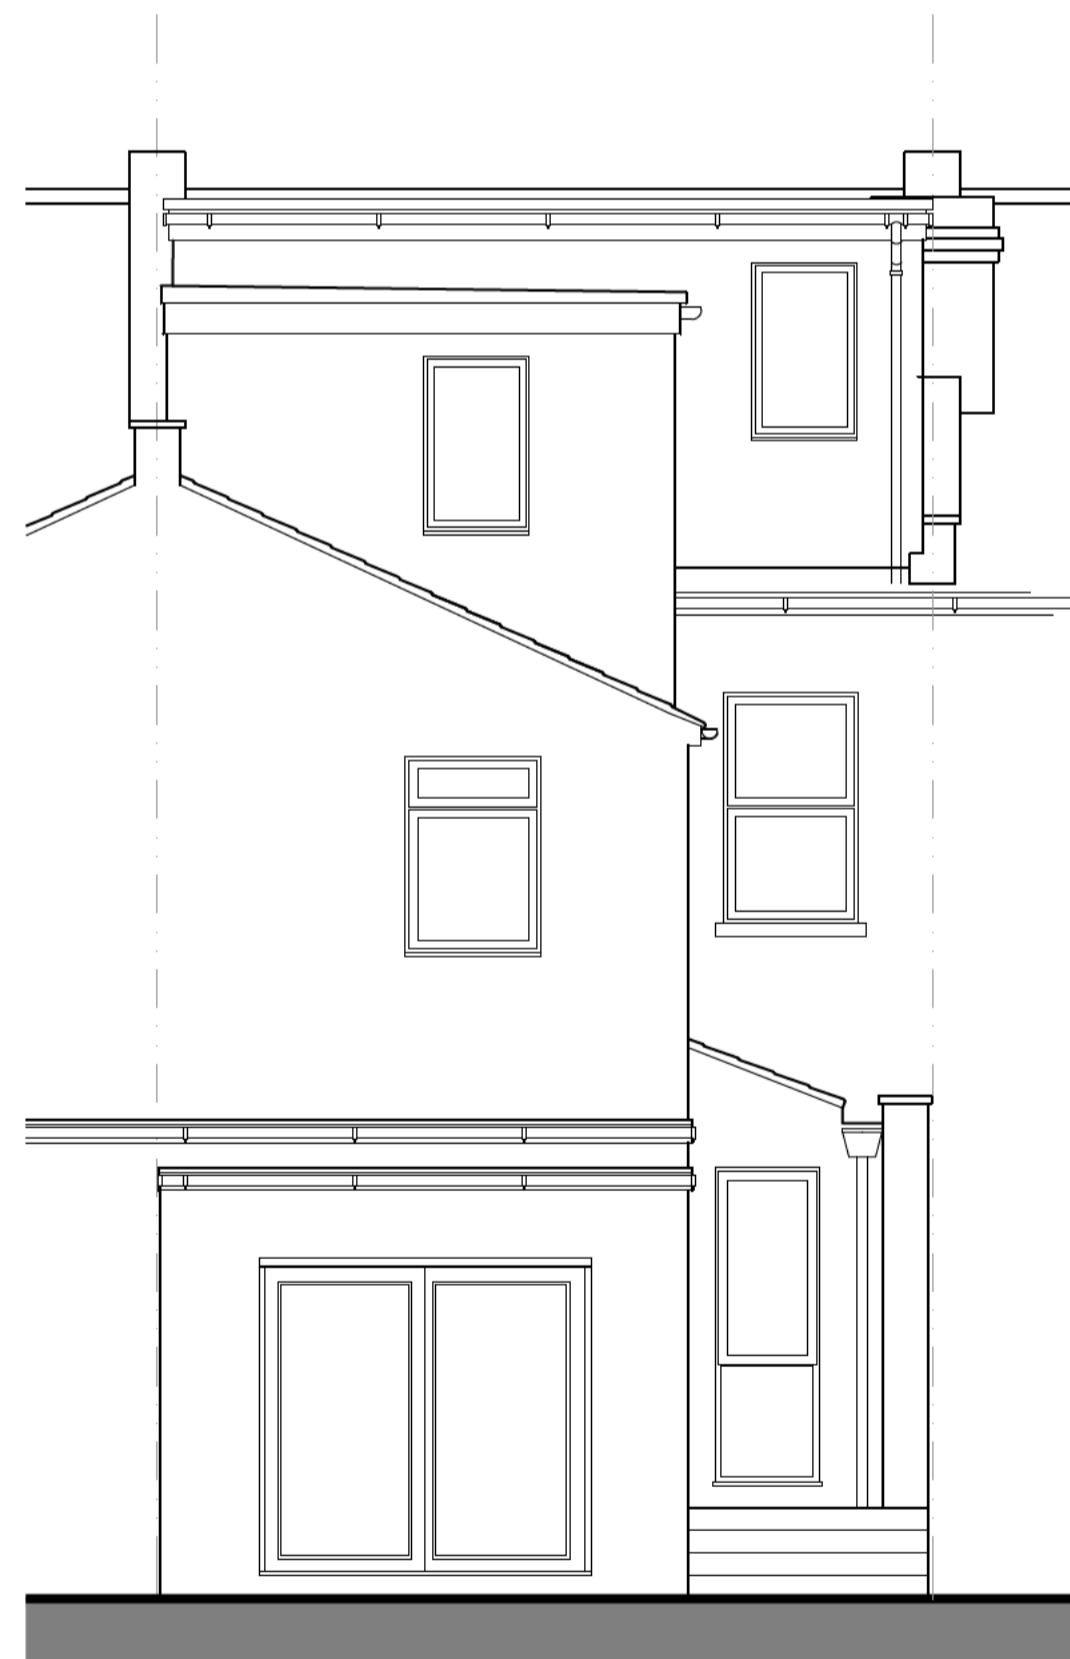

Front Elevation

Side Elevation /Section

Rear Elevation

Side Elevation /Section

PROJECT:
 59 Langton Road
 Brislington, BS4 4ER
 TITLE:
 Existing Elevations

SCALE: 1:50 @ A1 DATE: Jan 2024 DRAWN BY: ams
 DRAWING NUMBER: 4245.PL2.04 REVISION: