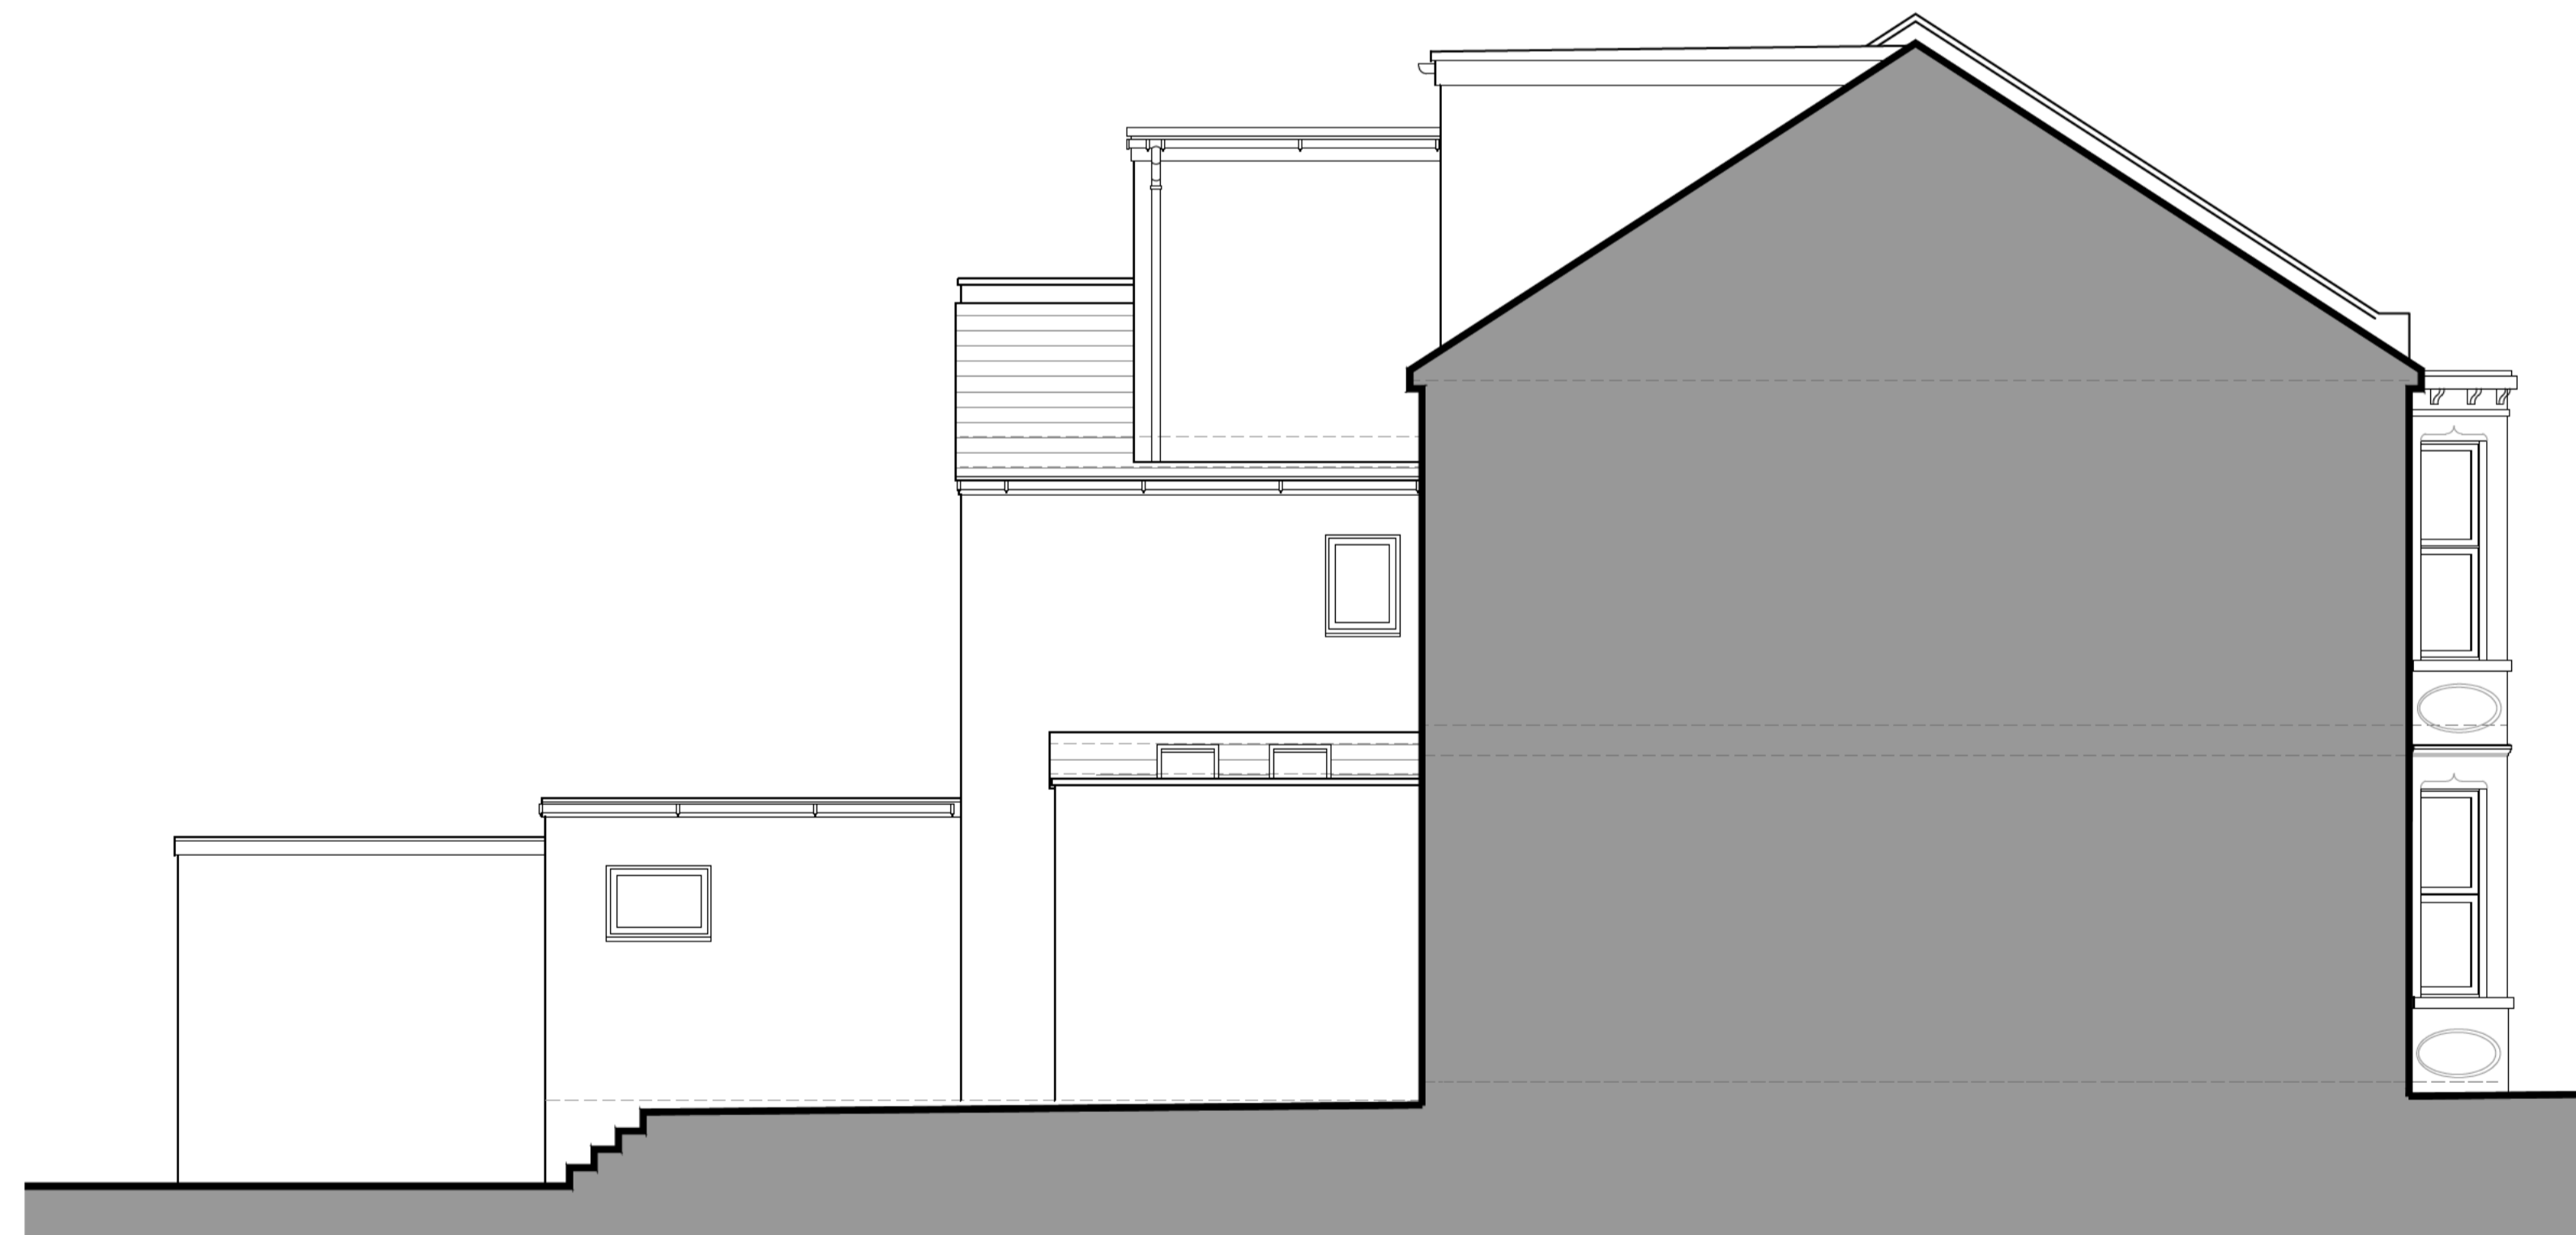

Front Elevation

Side Elevation /Section

Rear Elevation

Side Elevation /Section

PROJECT:
 59 Langton Road
 Brislington, BS4 4ER
 TITLE:
 Existing Elevations

SCALE: 1:50 @ A1 DATE: Jan 2024 DRAWN BY: ams
 DRAWING NUMBER: 4245.PL2.04 REVISION: