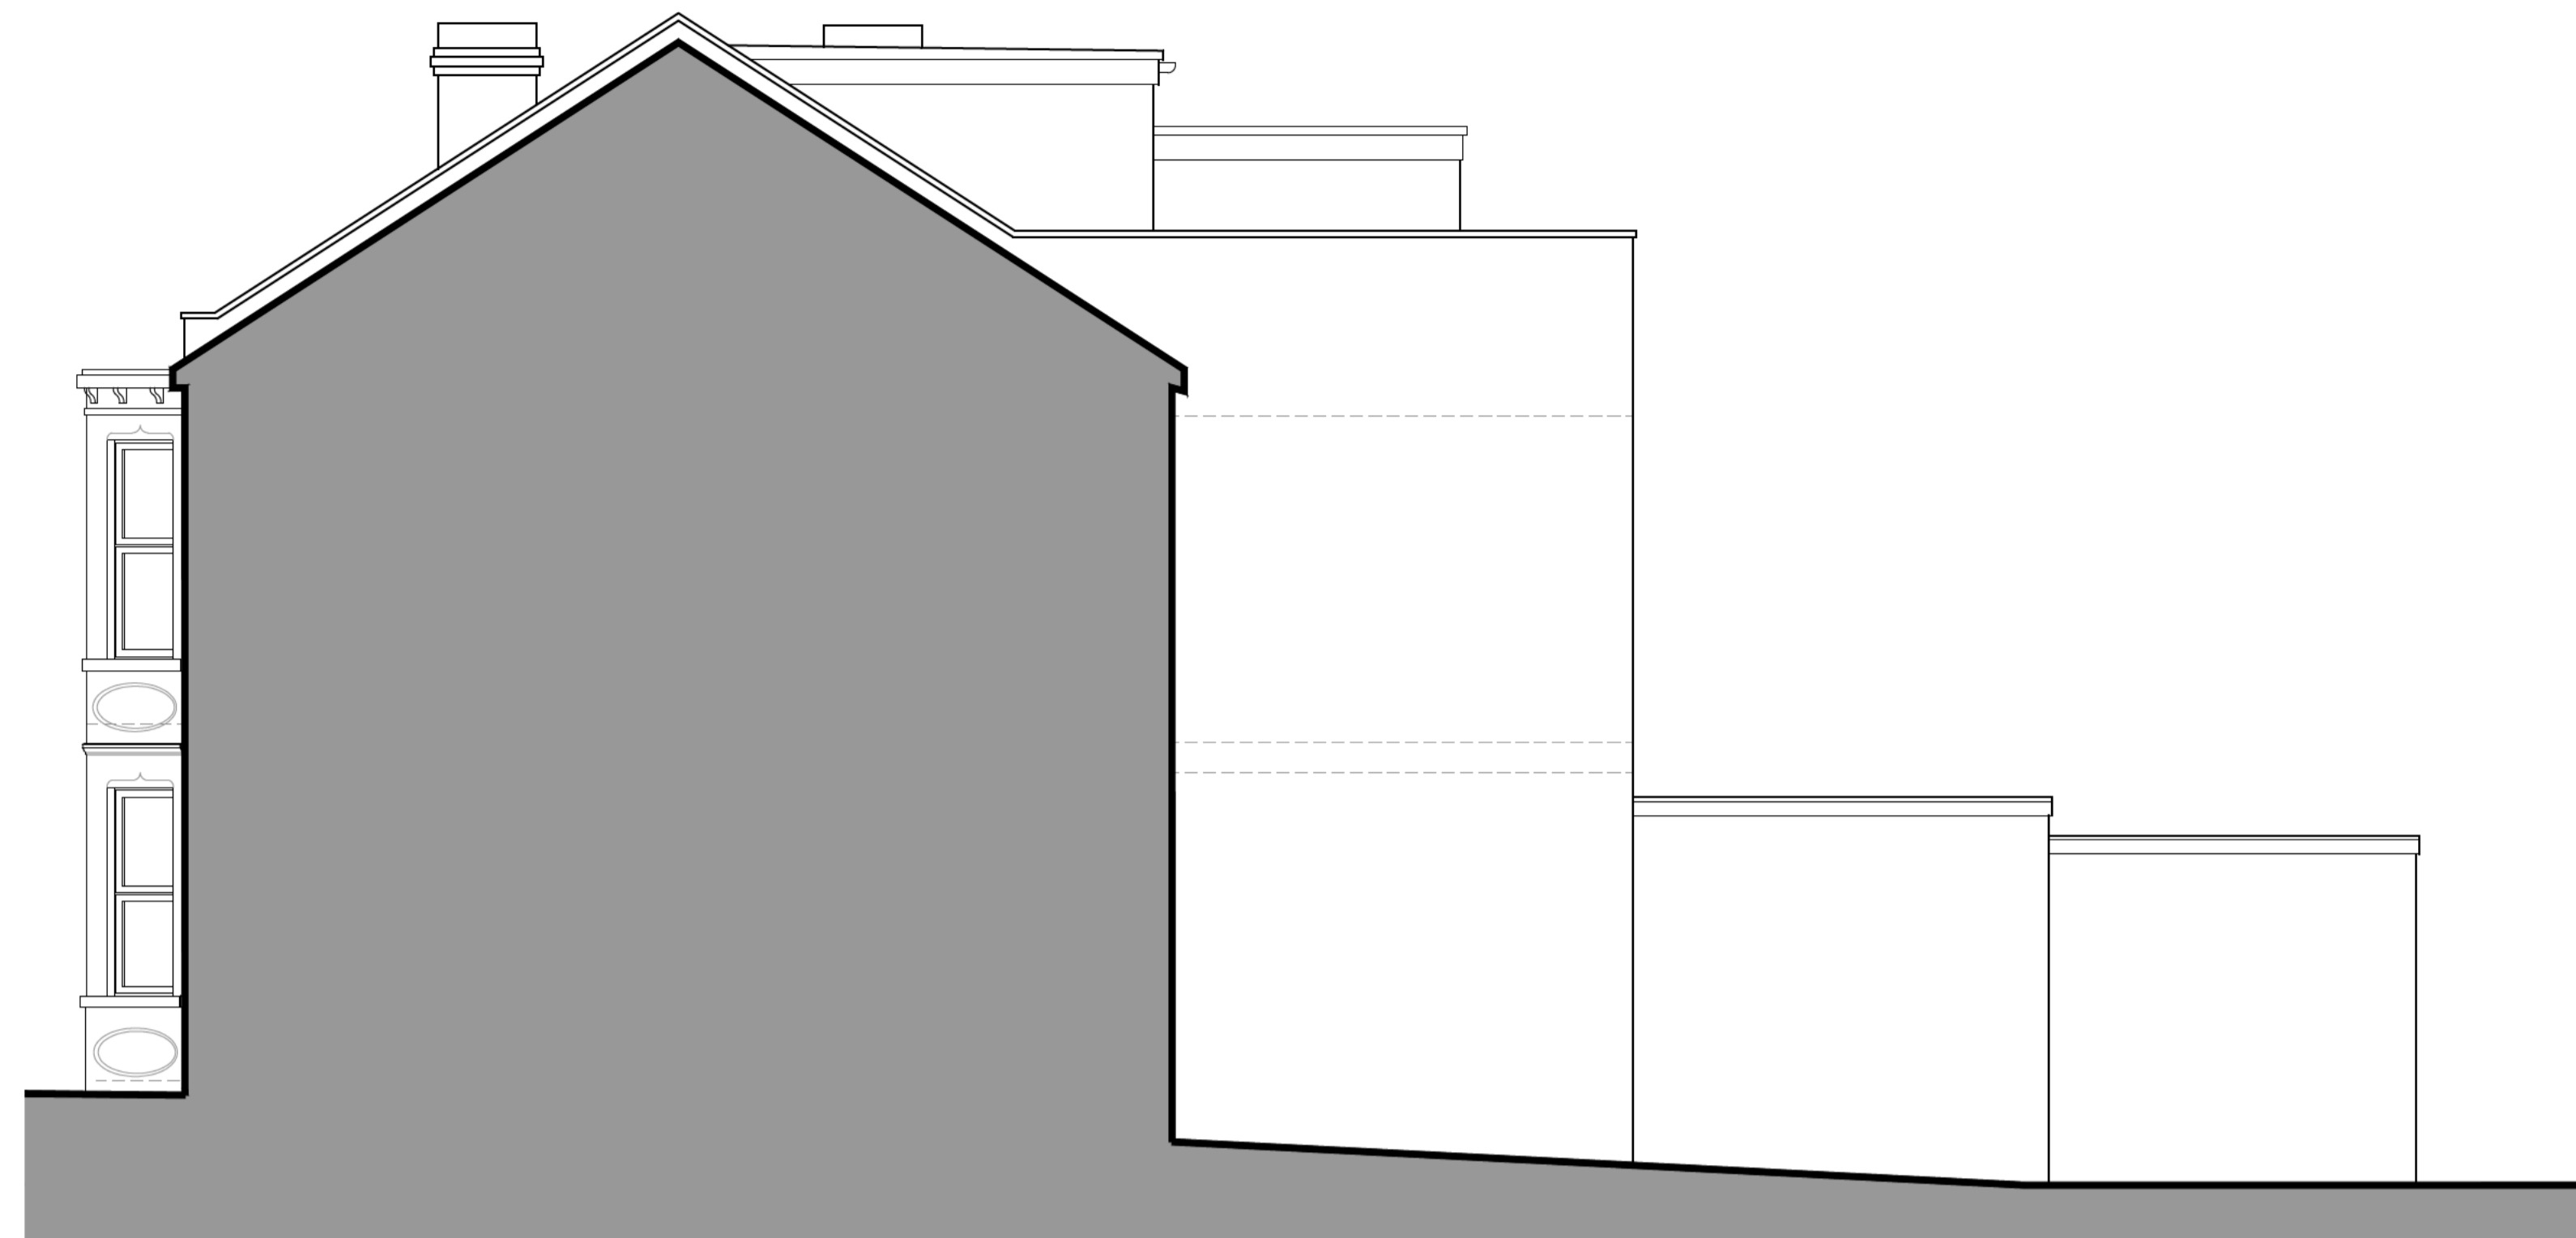

Front Elevation

Side Elevation /Section

Rear Elevation

Side Elevation /Section

PROJECT:
 59 Langton Road
 Brislington, BS4 4ER
 TITLE:
 Existing Elevations

SCALE: 1:50 @ A1 DATE: Jan 2024 DRAWN BY: ams
 DRAWING NUMBER: 4245.PL2.04 REVISION: