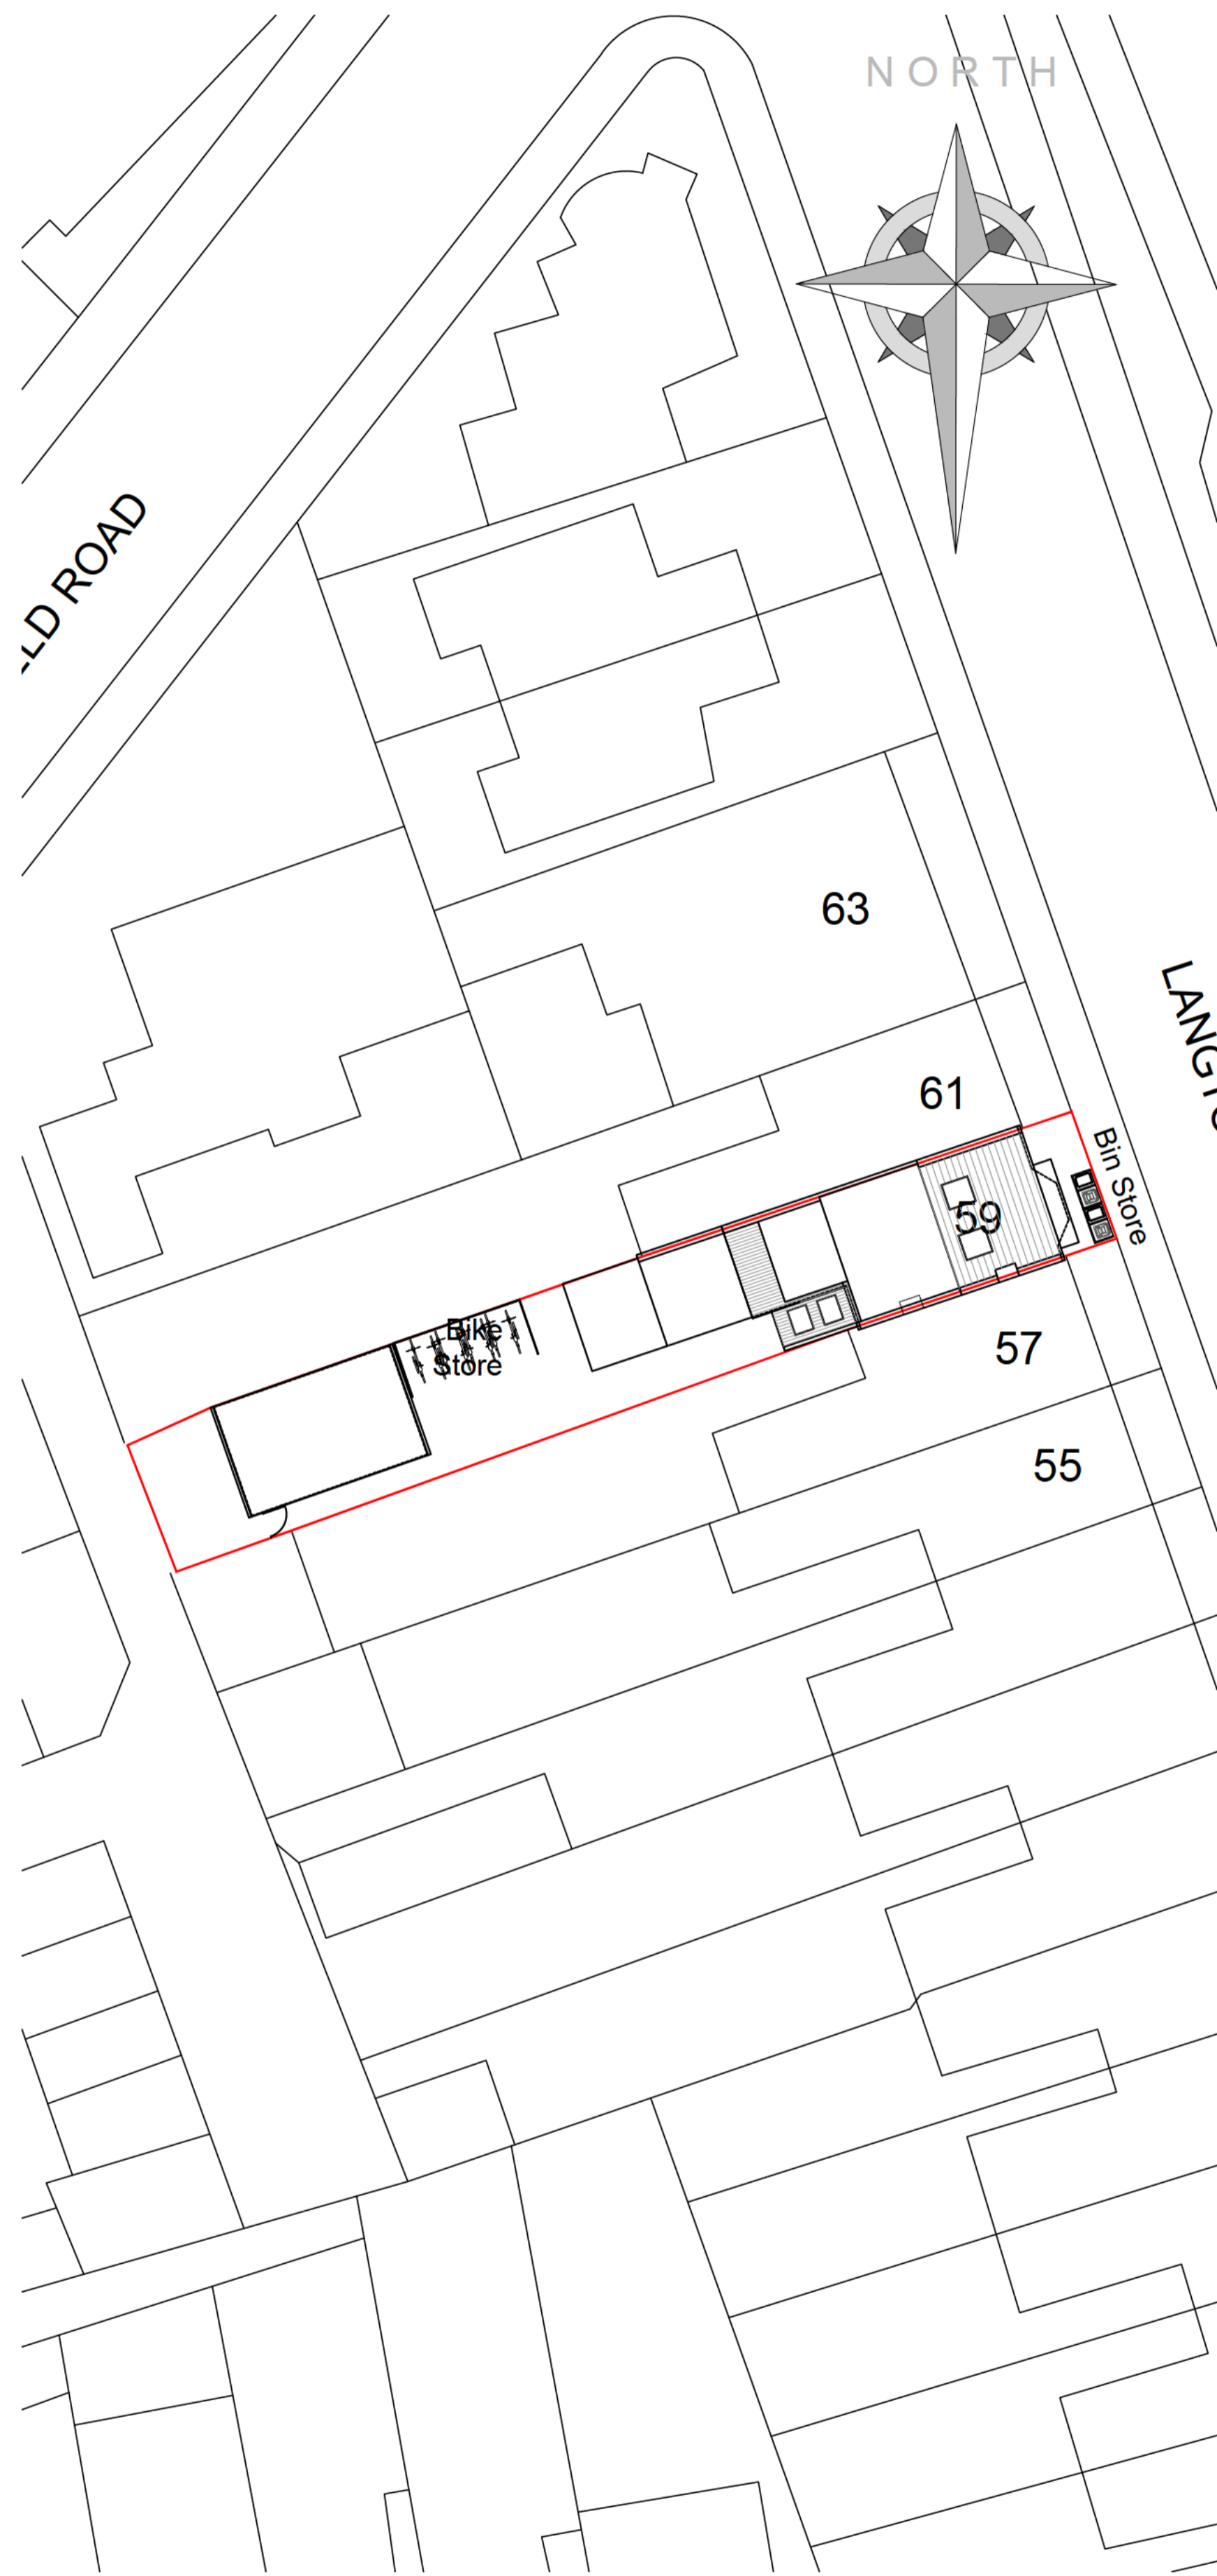

Existing Block Plan

Proposed Block Plan

<b>PROJECT:</b>		
59 Langton Road Brislington, BS4 4ER		
<b>TITLE:</b>		
Existing & Proposed Block Plans		
<b>SCALE:</b>	<b>DATE:</b>	<b>DRAWN BY:</b>
1:200 @ A1	Jan 2024	ams
<b>DRAWING NUMBER:</b>	<b>REVISION:</b>	
4245.PL2.02	B	