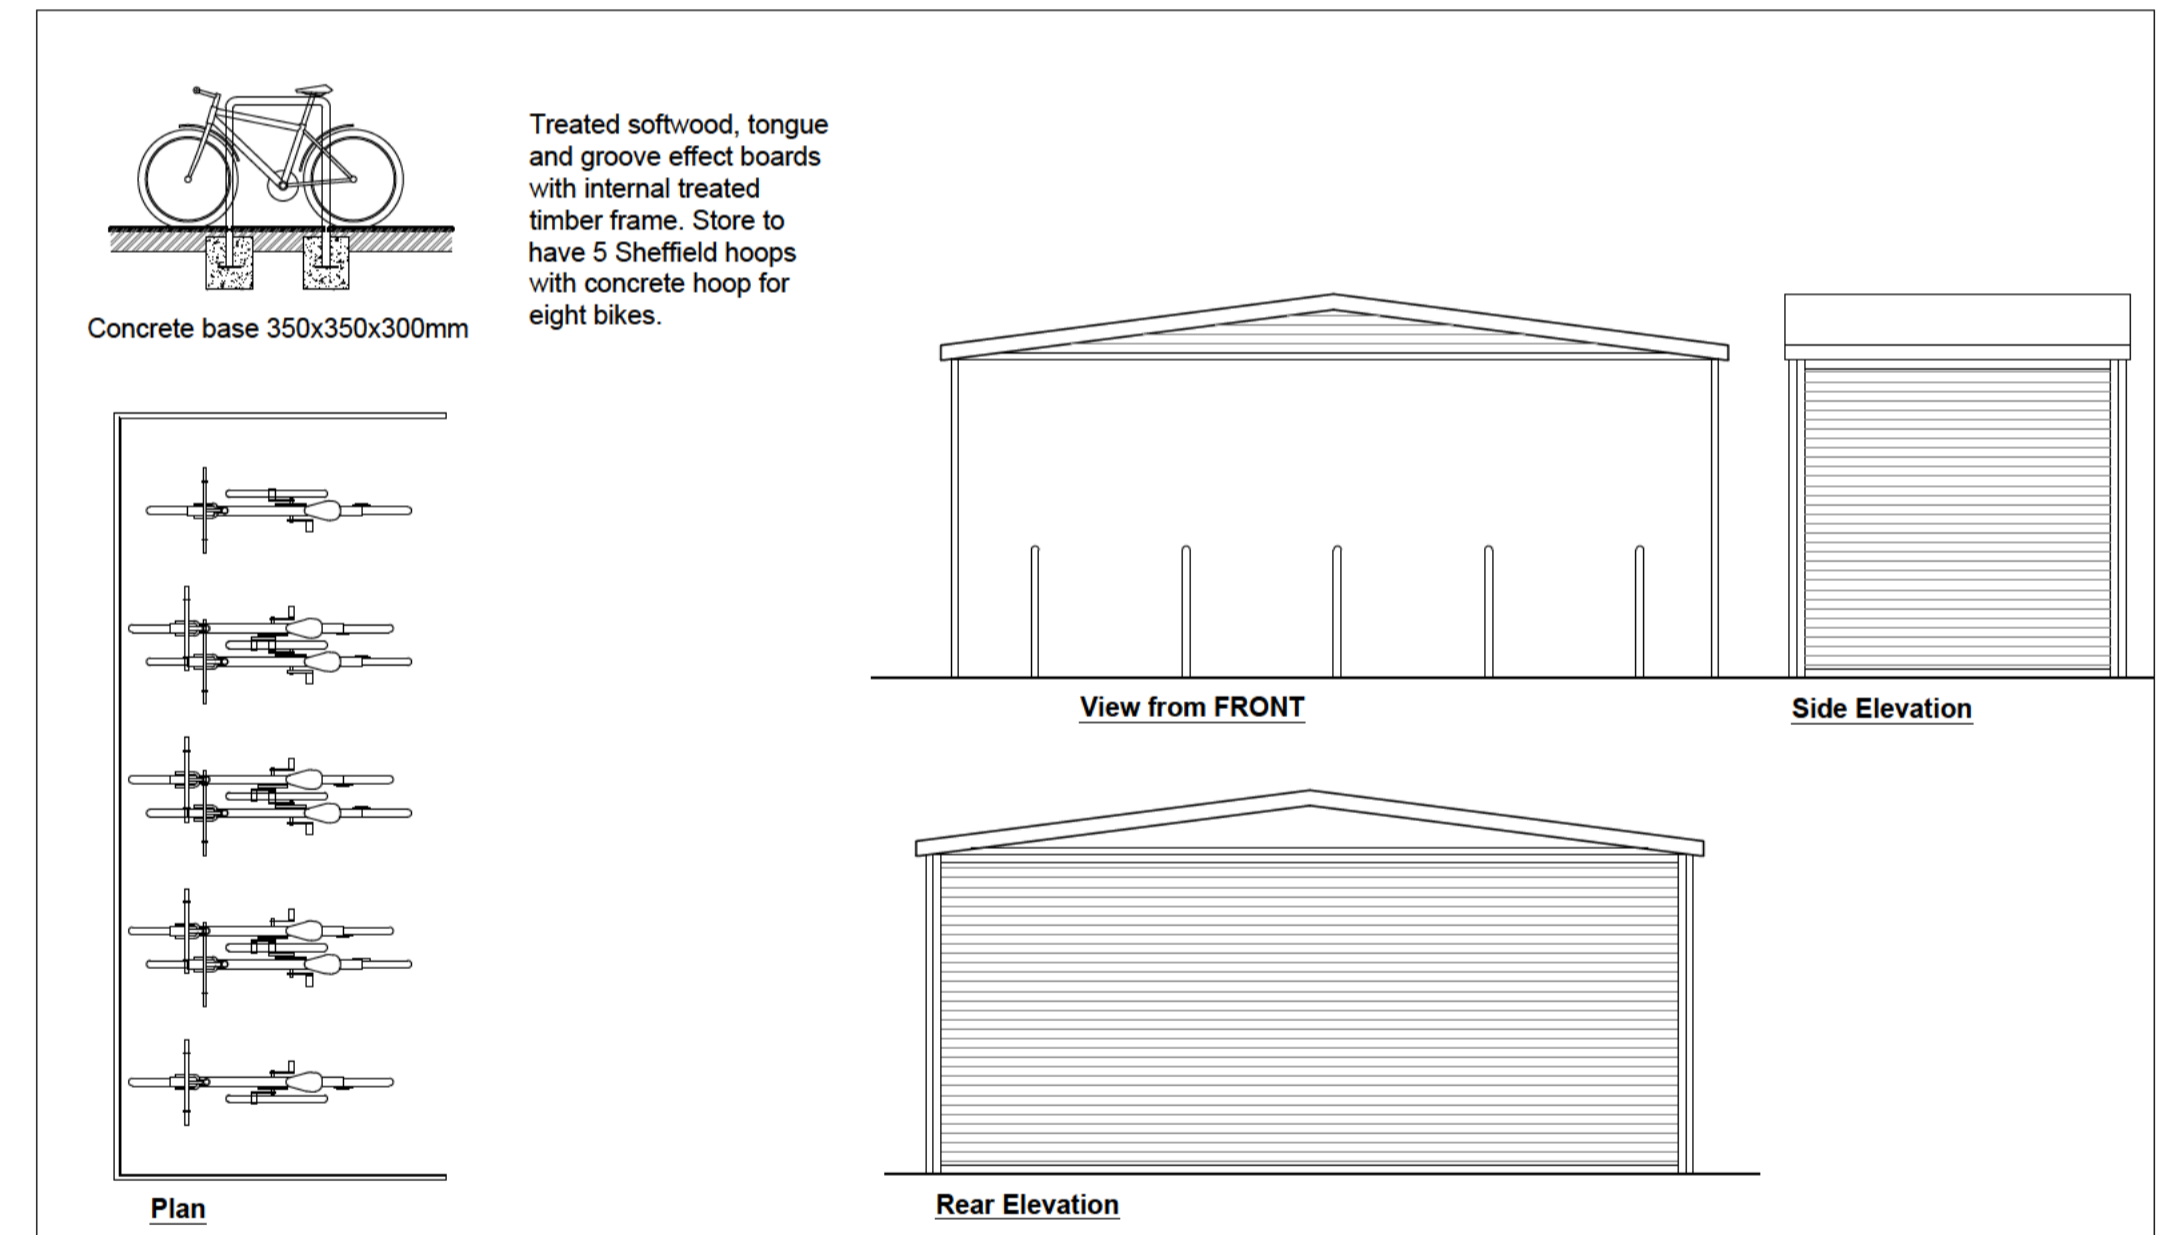

Existing Block Plan

Proposed Block Plan

<b>PROJECT:</b>		
59 Langton Road Brislington, BS4 4ER		
<b>TITLE:</b>		
Existing & Proposed Block Plans		
<b>SCALE:</b>	<b>DATE:</b>	<b>DRAWN BY:</b>
1:200 @ A1	Jan 2024	ams
<b>DRAWING NUMBER:</b>	<b>REVISION:</b>	
4245.PL2.02	B	