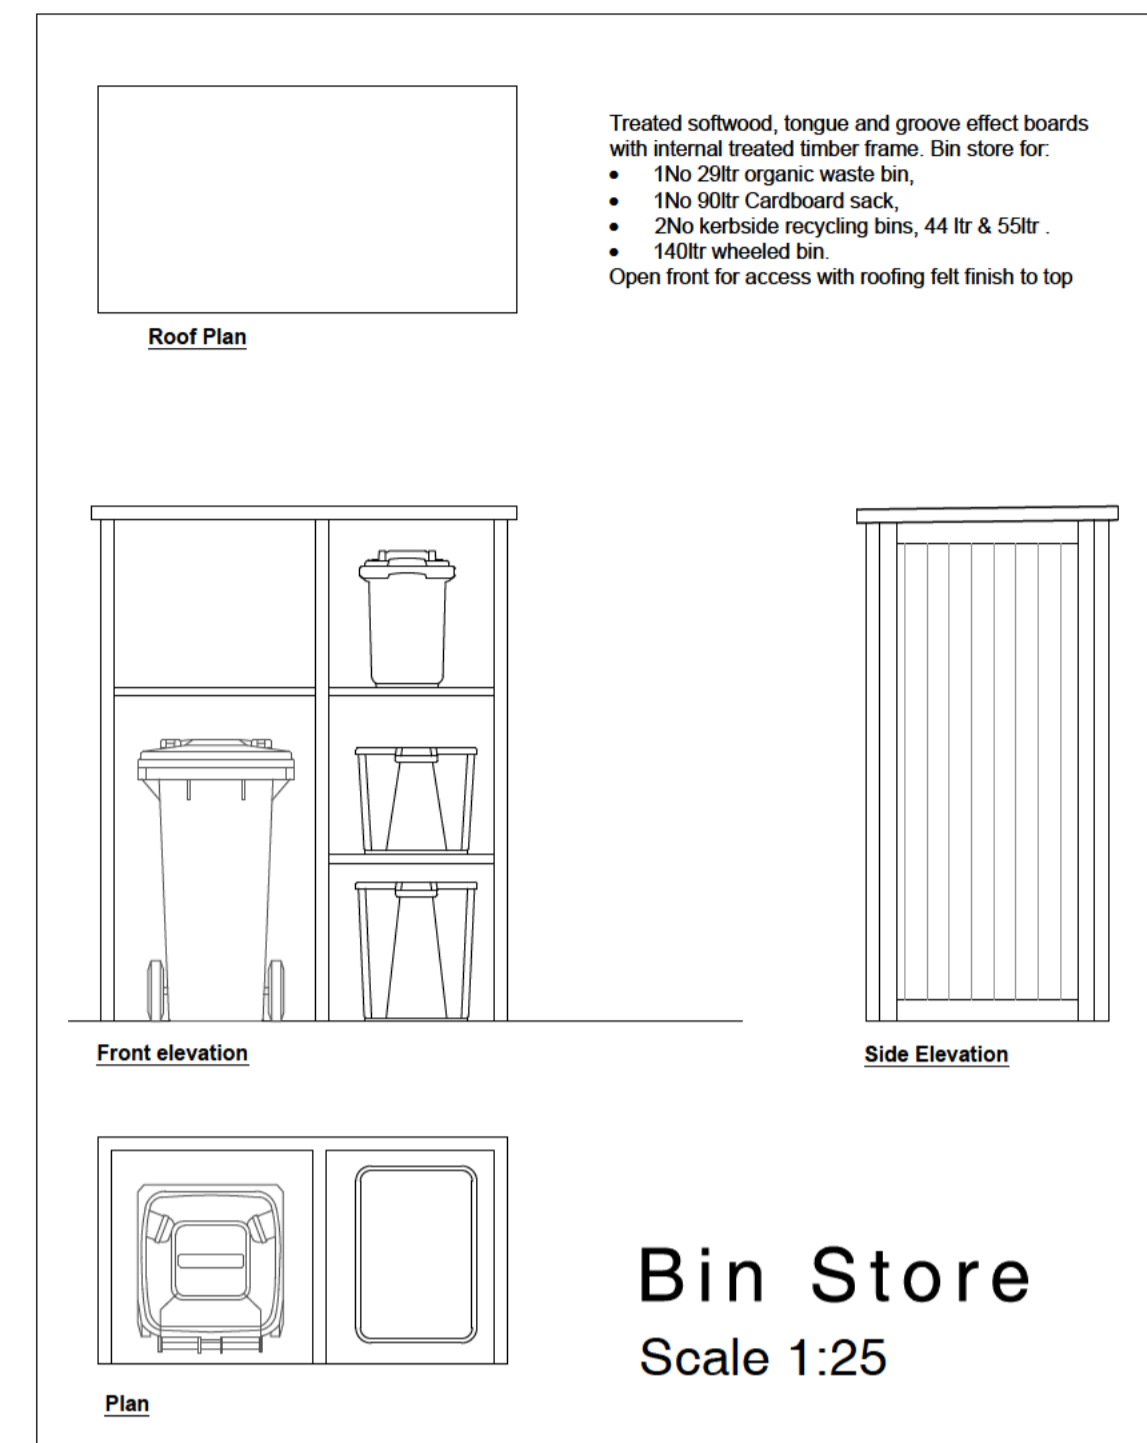

Existing Block Plan

Proposed Block Plan

<b>PROJECT:</b>		
59 Langton Road Brislington, BS4 4ER		
<b>TITLE:</b>		
Existing & Proposed Block Plans		
<b>SCALE:</b>	<b>DATE:</b>	<b>DRAWN BY:</b>
1:200 @ A1	Jan 2024	ams
<b>DRAWING NUMBER:</b>	<b>REVISION:</b>	
4245.PL2.02	B	