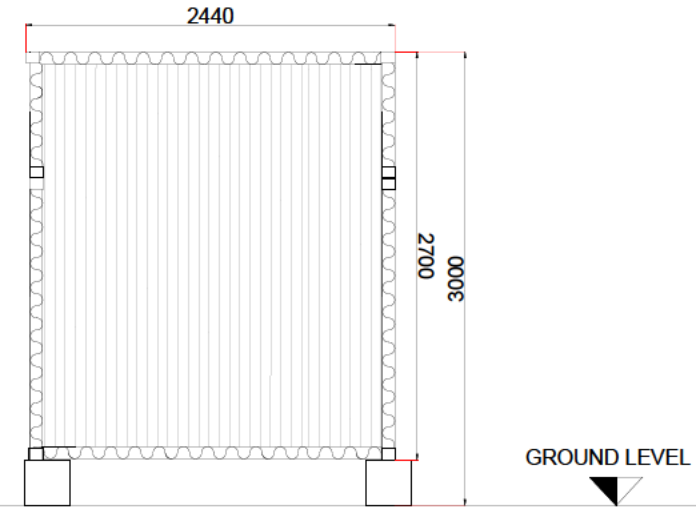

STORAGE CONTAINER
SCALE 1:50

FRONT VIEW - SCALE 1:50

BACK VIEW - SCALE 1:50

TOP VIEW - SCALE 1:50

SIDE VIEWS - SCALE 1:50

* All dimensions shown are in millimeters and are approximate *

REV	DRAWN	REVIEWED	APPROVED	CHANGE	DATE
R1	SB	SD	JR	Client name Changed	08.04.2024
R0	AM	SD	JR	First Issue	26.03.2024

GreenEnco

3 Allington Road, Harrow
London, HA2 6AJ

DRAWING TITLE: Storage Container

PROJECT NAME & ADDRESS: Uttlesford

CUSTOMER: Endurance Energy Wickham Hall Limited

DRAWING NUMBER: PL.007

STATUS: PLANNING

SCALE: 1:50

FORMAT: DIN A3

SHEET: 1/1

A3 - (420 x 297) mm