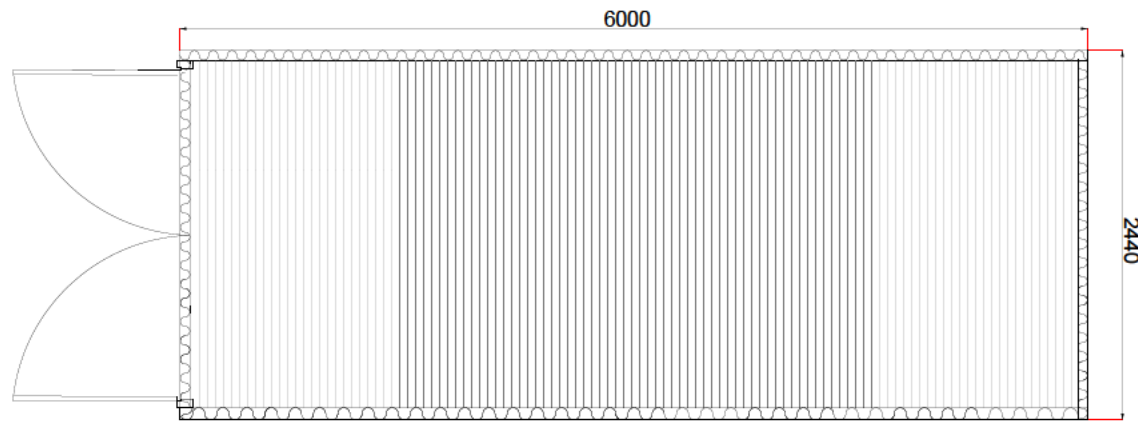

STORAGE CONTAINER
SCALE 1:50

FRONT VIEW - SCALE 1:50

BACK VIEW - SCALE 1:50

TOP VIEW - SCALE 1:50

SIDE VIEWS - SCALE 1:50

* All dimensions shown are in millimeters and are approximate *

REV	DRAWN	REVIEWED	APPROVED	CHANGE	DATE
R1	SB	SD	JR	Client name Changed	08.04.2024
R0	AM	SD	JR	First Issue	26.03.2024

GreenEnco

3 Allington Road, Harrow
London, HA2 6AJ

DRAWING TITLE: Storage Container

PROJECT NAME & ADDRESS: Uttlesford

CUSTOMER: Endurance Energy Wickham Hall Limited

DRAWING NUMBER: PL.007

STATUS: PLANNING

SCALE: 1:50

FORMAT: DIN A3

SHEET: 1/1

A3 - (420 x 297) mm