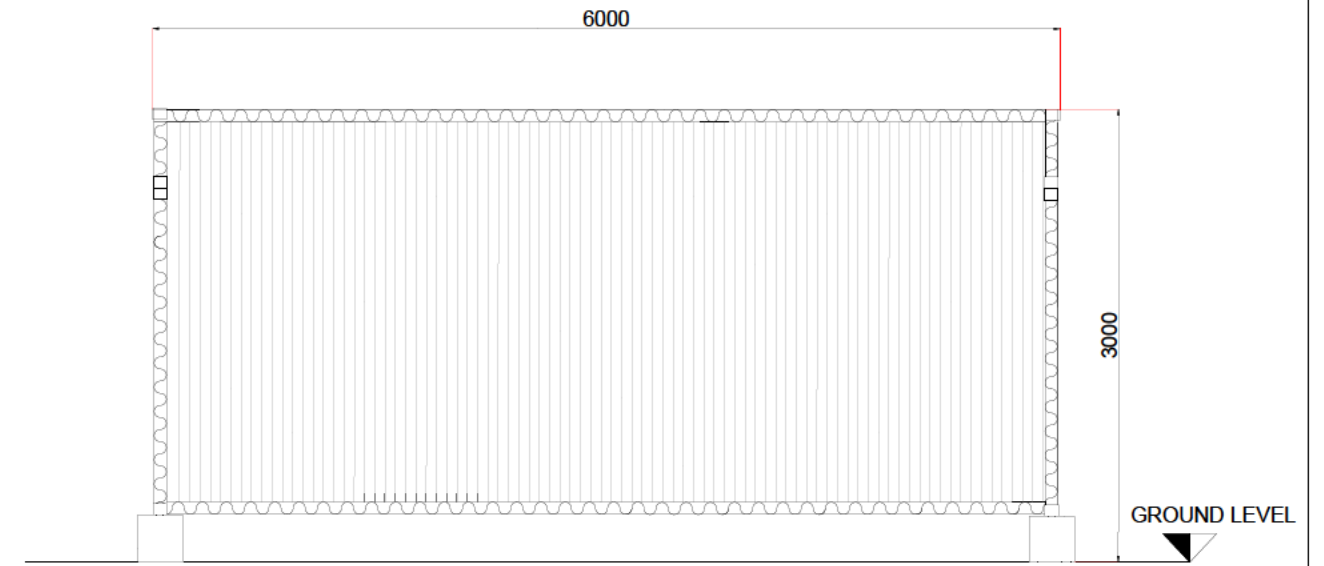

STORAGE CONTAINER
SCALE 1:50

FRONT VIEW - SCALE 1:50

BACK VIEW - SCALE 1:50

TOP VIEW - SCALE 1:50

SIDE VIEWS - SCALE 1:50

* All dimensions shown are in millimeters and are approximate *

REV	DRAWN	REVIEWED	APPROVED	CHANGE	DATE
R1	SB	SD	JR	Client name Changed	08.04.2024
R0	AM	SD	JR	First Issue	26.03.2024

GreenEnco

3 Allington Road, Harrow
London, HA2 6AJ

DRAWING TITLE: Storage Container

PROJECT NAME & ADDRESS: Uttlesford

CUSTOMER: Endurance Energy Wickham Hall Limited

DRAWING NUMBER: PL.007

STATUS: PLANNING

SCALE: 1:50

FORMAT: DIN A3

SHEET: 1/1

A3 - (420 x 297) mm