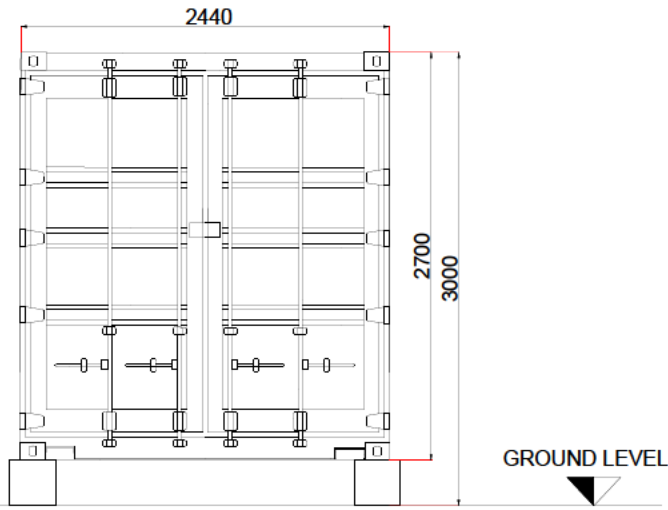

STORAGE CONTAINER
SCALE 1:50

FRONT VIEW - SCALE 1:50

BACK VIEW - SCALE 1:50

TOP VIEW - SCALE 1:50

SIDE VIEWS - SCALE 1:50

* All dimensions shown are in millimeters and are approximate *

REV	DRAWN	REVIEWED	APPROVED	CHANGE	DATE
R1	SB	SD	JR	Client name Changed	08.04.2024
R0	AM	SD	JR	First Issue	26.03.2024

GreenEnco

3 Allington Road, Harrow
London, HA2 6AJ

DRAWING TITLE: Storage Container

PROJECT NAME & ADDRESS: Uttlesford

CUSTOMER: Endurance Energy Wickham Hall Limited

DRAWING NUMBER: PL.007

STATUS: PLANNING

SCALE: 1:50

FORMAT: DIN A3

SHEET: 1/1

A3 - (420 x 297) mm