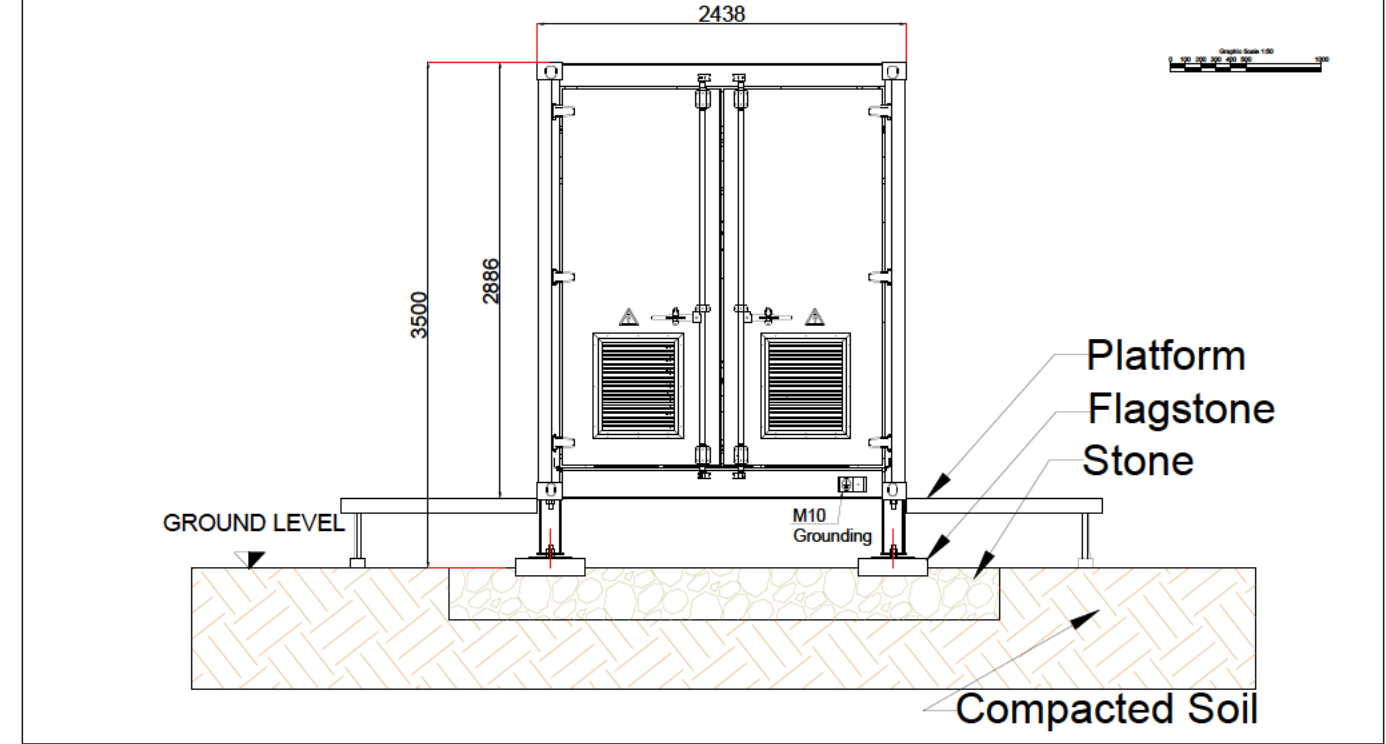

MV POWER STATION  
SCALE 1:50

FRONT VIEW - SCALE 1:50

BOTTOM VIEW - SCALE 1:50

TOP VIEW - SCALE 1:50

SIDE VIEWS - SCALE 1:50

\* All dimensions shown are in millimeters and are approximate \*

A3 - (420 x 297) mm

R1	SB	SD	JR	Client name Changed	08.04.2024
R0	SB	SD	JR	First Issue	02.04.2024
REV	DRAWN	REVIEWED	APPROVED	CHANGE	DATE

**GreenEnco**

3 Allington Road, Harrow  
London, HA2 6AJ

DRAWING TITLE: MV POWER STATION	DRAWING NUMBER: PL.005	APPROVAL STAMP: PLANNING	SCALE: 1:50
PROJECT NAME & ADDRESS: Uttlesford	CUSTOMER: Endurance Energy Wickham Hall Limited	STATUS:	FORMAT: DIN A3
			SHEET: 1/1