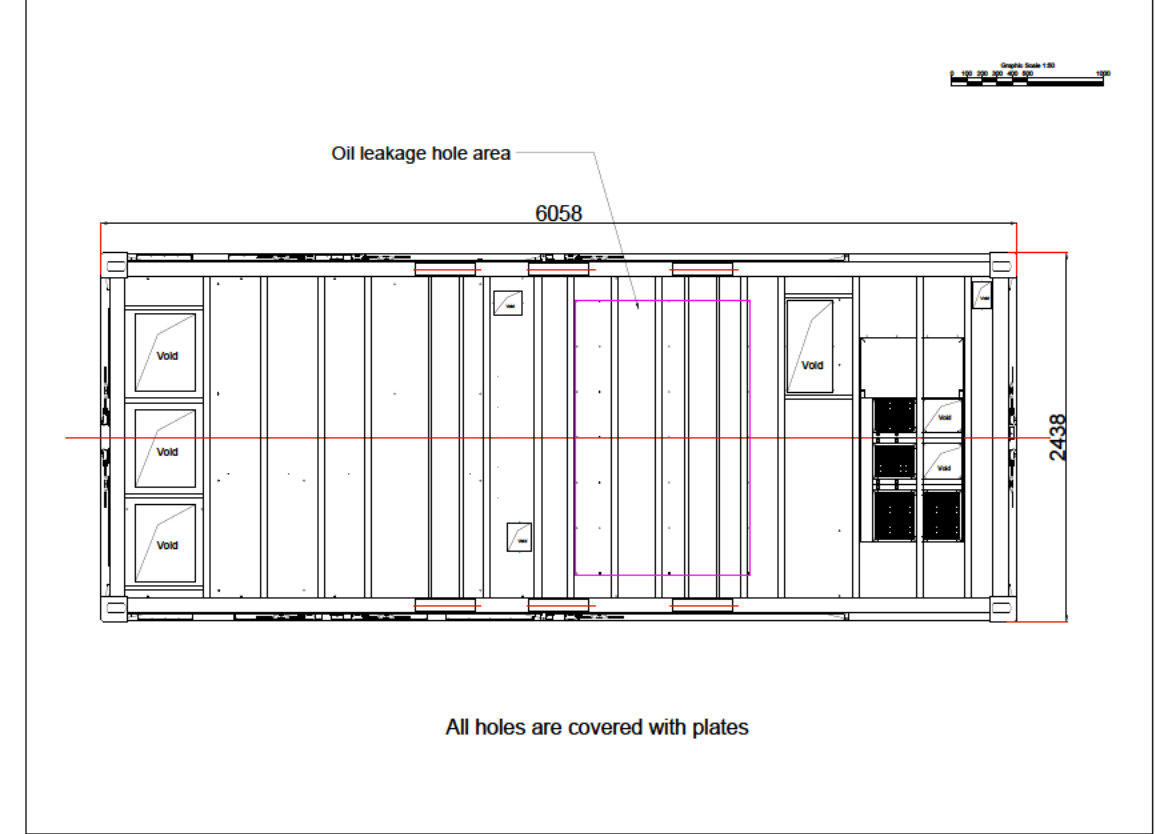

MV POWER STATION  
SCALE 1:50

FRONT VIEW - SCALE 1:50

BOTTOM VIEW - SCALE 1:50

TOP VIEW - SCALE 1:50

SIDE VIEWS - SCALE 1:50

\* All dimensions shown are in millimeters and are approximate \*

A3 - (420 x 297) mm

R1	SB	SD	JR	Client name Changed	08.04.2024
R0	SB	SD	JR	First Issue	02.04.2024
REV	DRAWN	REVIEWED	APPROVED	CHANGE	DATE

**GreenEnco**

3 Allington Road, Harrow  
London, HA2 6AJ

DRAWING TITLE: MV POWER STATION	DRAWING NUMBER: PL.005	APPROVAL STAMP: PLANNING	SCALE: 1:50
PROJECT NAME & ADDRESS: Uttlesford	CUSTOMER: Endurance Energy Wickham Hall Limited	STATUS:	FORMAT: DIN A3
			SHEET: 1/1