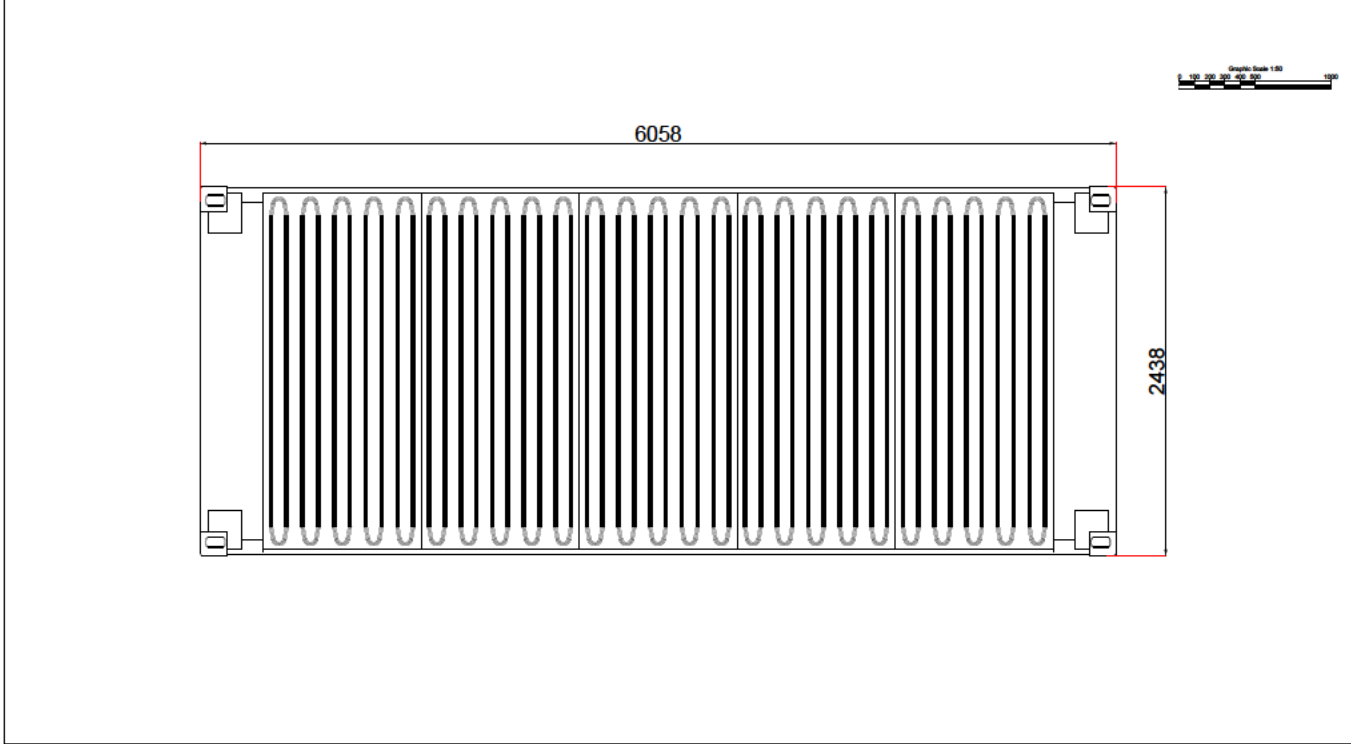

MV POWER STATION  
SCALE 1:50

FRONT VIEW - SCALE 1:50

BOTTOM VIEW - SCALE 1:50

TOP VIEW - SCALE 1:50

SIDE VIEWS - SCALE 1:50

\* All dimensions shown are in millimeters and are approximate \*

A3 - (420 x 297) mm

R1	SB	SD	JR	Client name Changed	08.04.2024
R0	SB	SD	JR	First Issue	02.04.2024
REV	DRAWN	REVIEWED	APPROVED	CHANGE	DATE

**GreenEnco**

3 Allington Road, Harrow  
London, HA2 6AJ

DRAWING TITLE: MV POWER STATION	DRAWING NUMBER: PL.005	APPROVAL STAMP: PLANNING	SCALE: 1:50
PROJECT NAME & ADDRESS: Uttlesford	CUSTOMER: Endurance Energy Wickham Hall Limited	STATUS:	FORMAT: DIN A3
			SHEET: 1/1