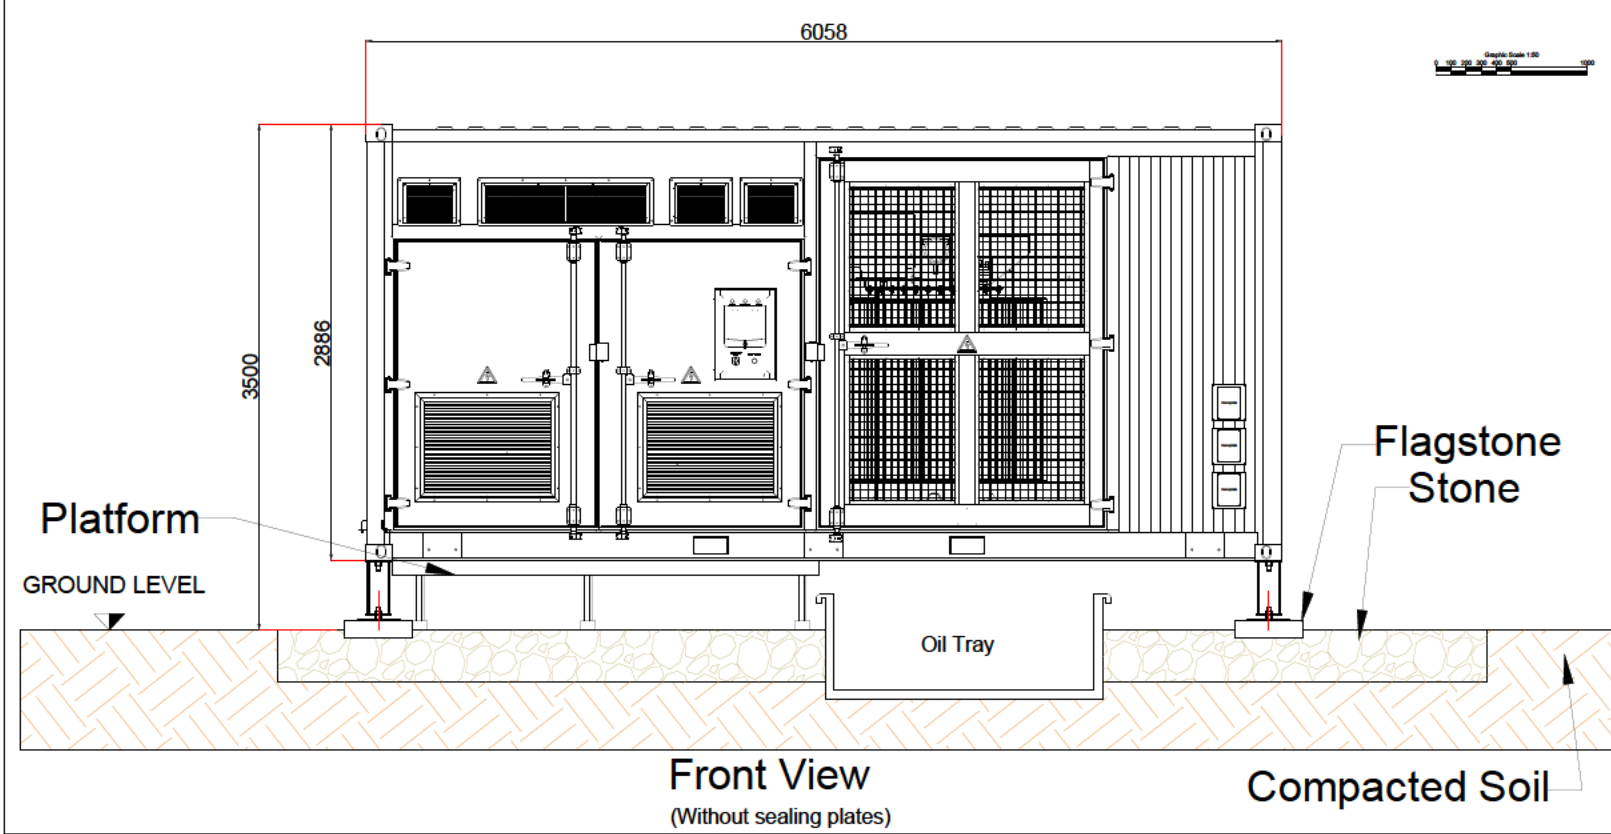

MV POWER STATION  
SCALE 1:50

FRONT VIEW - SCALE 1:50

BOTTOM VIEW - SCALE 1:50

TOP VIEW - SCALE 1:50

SIDE VIEWS - SCALE 1:50

\* All dimensions shown are in millimeters and are approximate \*

A3 - (420 x 297) mm

R1	SB	SD	JR	Client name Changed	08.04.2024
R0	SB	SD	JR	First Issue	02.04.2024
REV	DRAWN	REVIEWED	APPROVED	CHANGE	DATE

**GreenEnco**

3 Allington Road, Harrow  
London, HA2 6AJ

DRAWING TITLE: MV POWER STATION	DRAWING NUMBER: PL.005	APPROVAL STAMP: PLANNING	SCALE: 1:50
PROJECT NAME & ADDRESS: Uttlesford	CUSTOMER: Endurance Energy Wickham Hall Limited	STATUS:	FORMAT: DIN A3
			SHEET: 1/1