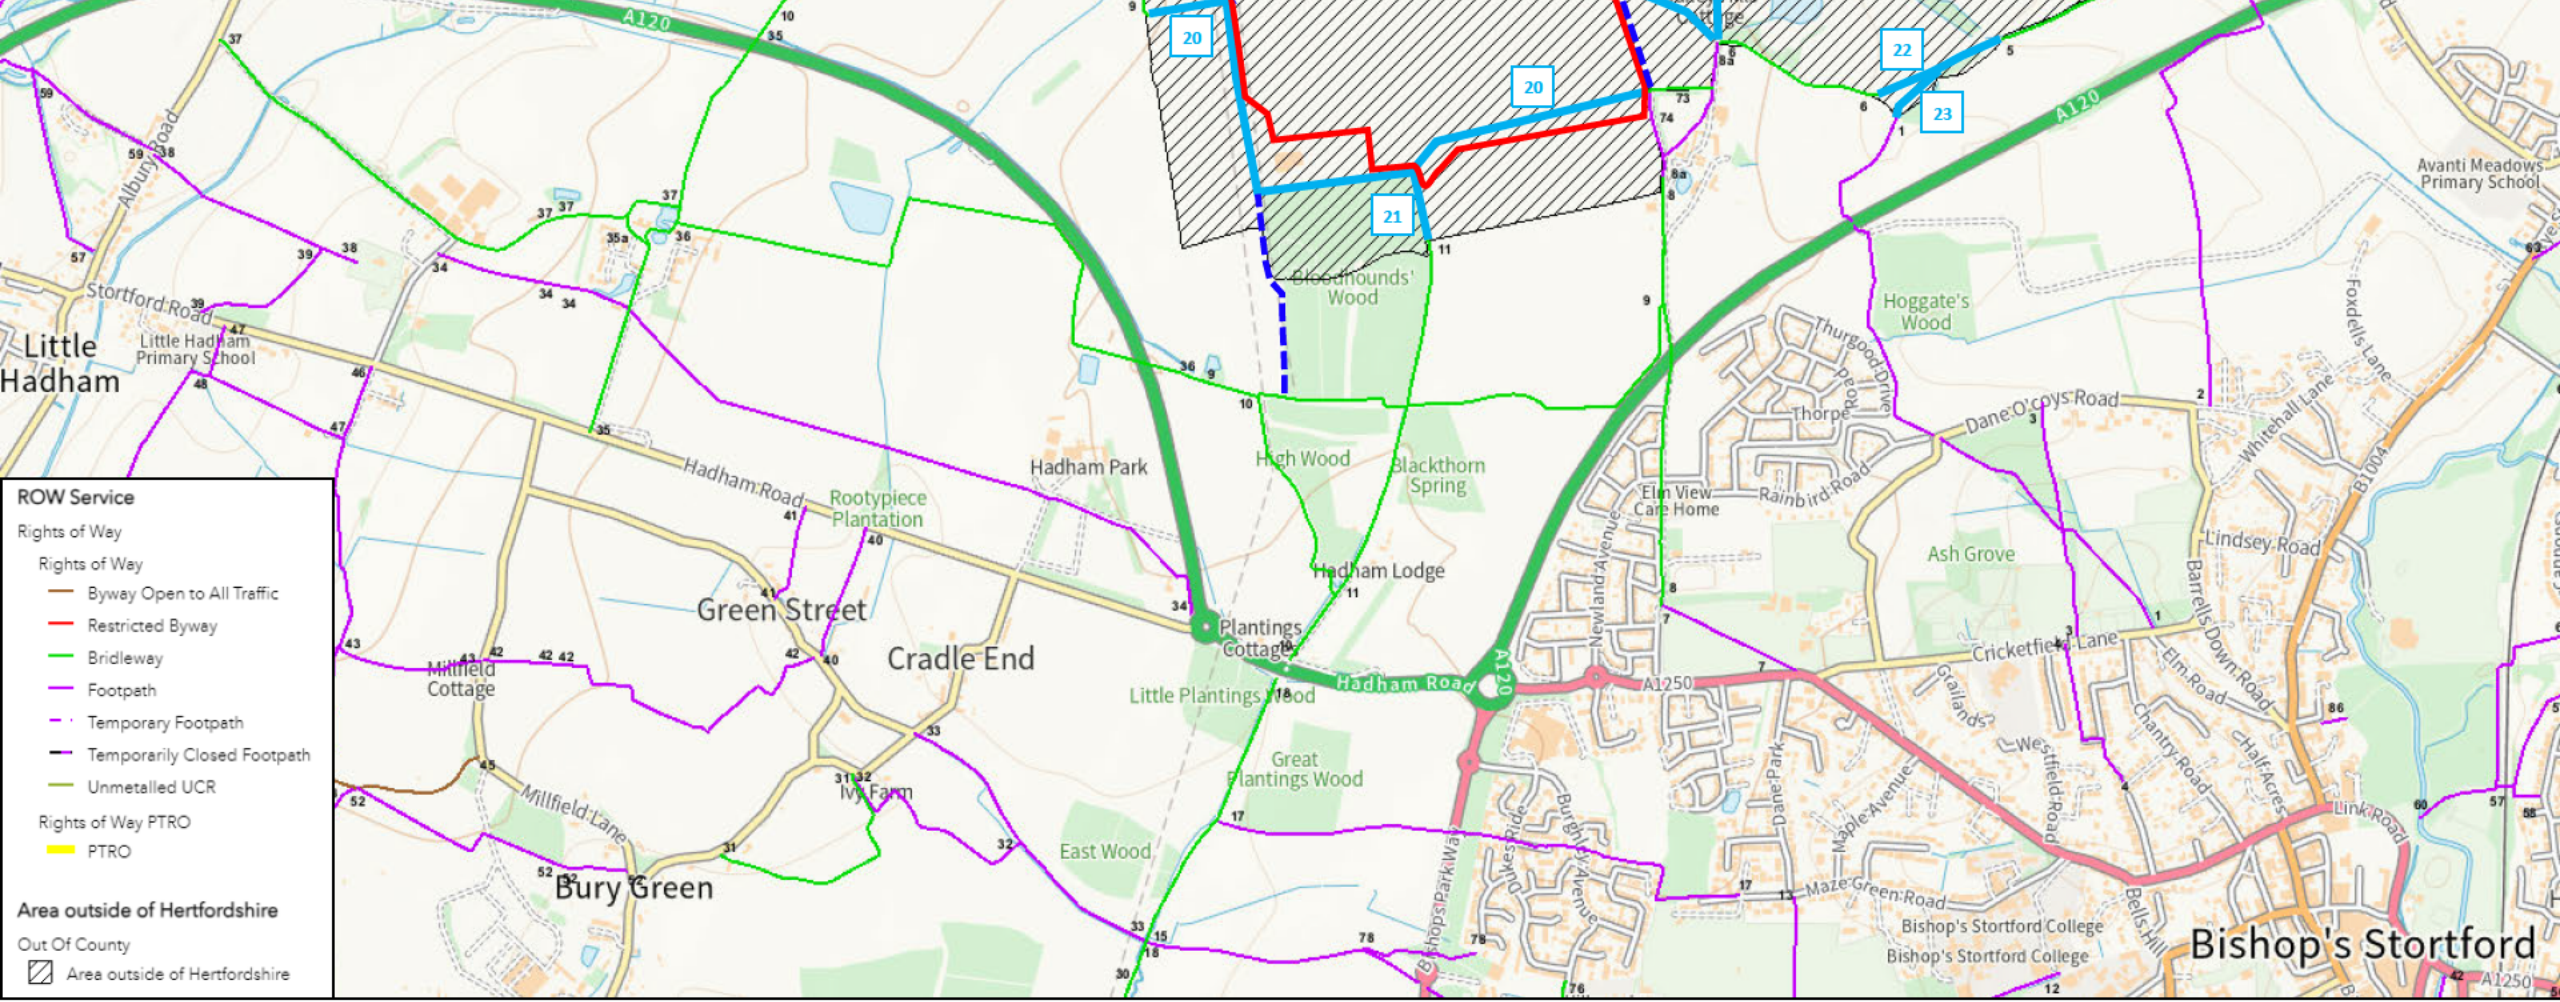

Bishops Stortford – PROW's (Based on Hertfordshire CC Rights of Way Viewer)

Essex CC PROW's —————
 Permissive Paths - - - - -

- ROW Service**
- Rights of Way**
- Byway Open to All Traffic
 - Restricted Byway
 - Bridleway
 - Footpath
 - Temporary Footpath
 - Temporarily Closed Footpath
 - Unmetalled UCR
- Rights of Way PTRO**
- PTRO
- Area outside of Hertfordshire**
- Area outside of Hertfordshire