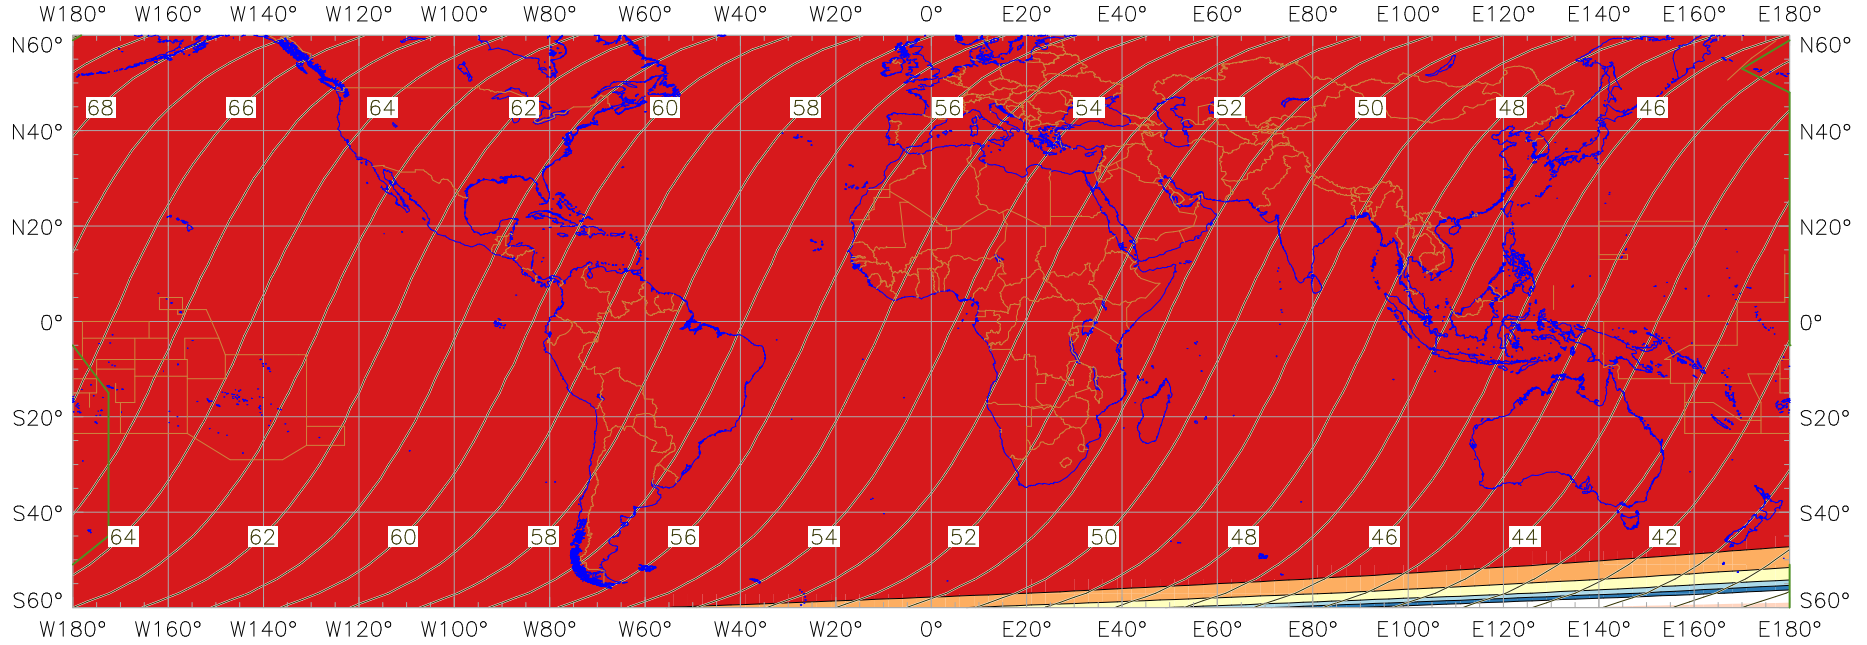

Visibility of the New Crescent Moon for 2024 June 8 (Dhu al-Hijja 1445 AH)

New Moon occurred at 2024 June 6 at 12:38 UT

Age of the Moon in hours at the "Best time" ——— 20 ———

New Crescent Moon Visibility Key – Colour Coding of Shaded Areas

- | | | | |
|---|--|---|---|
|  | A – Easily visible to the naked eye |  | D – Will need optical aid to find the crescent moon |
|  | B – Visible to the naked eye under perfect conditions |  | E – Not visible with a conventional telescope |
|  | C – May need optical aid to find the crescent moon initially |  | F – Not visible – below the Danjon limit |
|  | Moon sets before the Sun |  | Moon prior to conjunction (new moon) |
|  | Predicted location of first visibility with the naked eye |  | Predicted location of first visibility with a telescope |