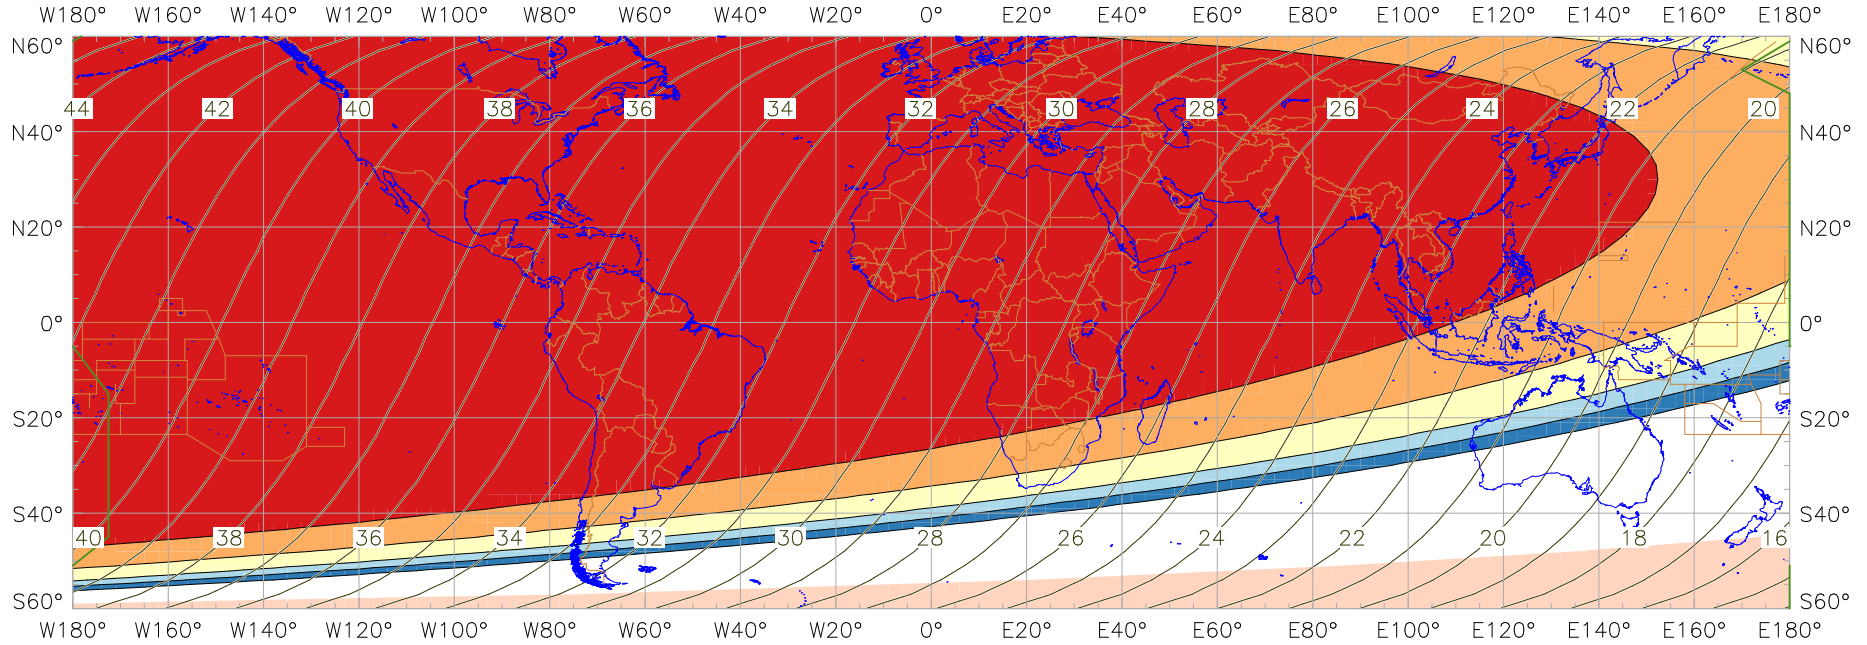

Visibility of the New Crescent Moon for 2024 June 7 (Dhu al-Hijja 1445 AH)

New Moon occurred at 2024 June 6 at 12:38 UT

Age of the Moon in hours at the "Best time" ——— 20 ———

New Crescent Moon Visibility Key – Colour Coding of Shaded Areas

- | | | | |
|---|--|---|---|
|  | A – Easily visible to the naked eye |  | D – Will need optical aid to find the crescent moon |
|  | B – Visible to the naked eye under perfect conditions |  | E – Not visible with a conventional telescope |
|  | C – May need optical aid to find the crescent moon initially |  | F – Not visible – below the Danjon limit |
|  | Moon sets before the Sun |  | Moon prior to conjunction (new moon) |
|  | Predicted location of first visibility with the naked eye |  | Predicted location of first visibility with a telescope |