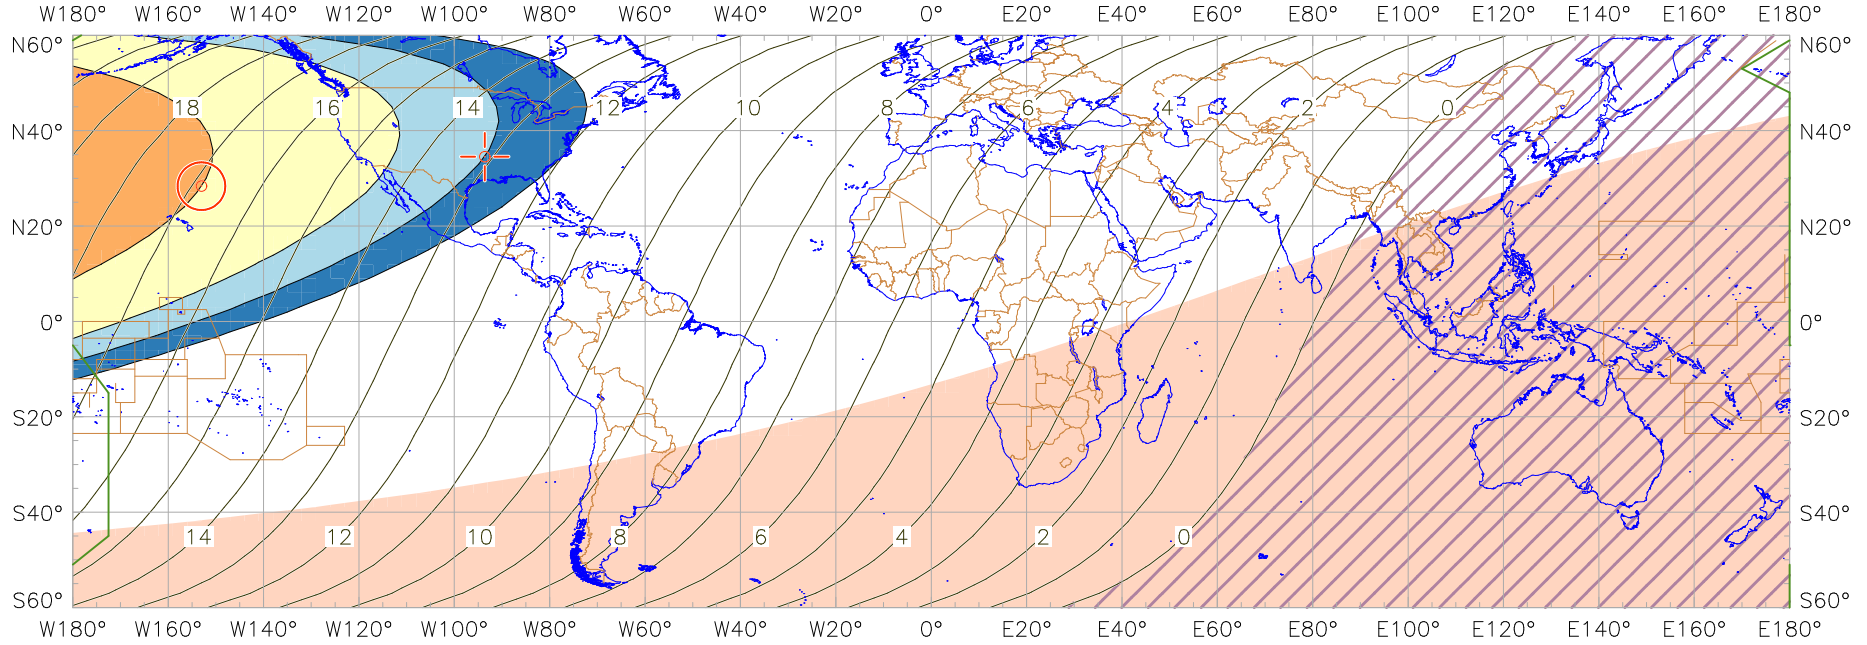

### Visibility of the New Crescent Moon for 2024 June 6 (Dhu al-Hijja 1445 AH)

New Moon occurred at 2024 June 6 at 12:38 UT

Age of the Moon at first visibility with the naked eye = 16.85 hours

Age of the Moon in hours at the "Best time" ——— 20 ———

Age of the Moon at first visibility with a telescope = 13.10 hours

#### New Crescent Moon Visibility Key – Colour Coding of Shaded Areas

- |   |  |   |   |
|---|--|---|---|
|  | A – Easily visible to the naked eye                          |  | D – Will need optical aid to find the crescent moon     |
|  | B – Visible to the naked eye under perfect conditions        |  | E – Not visible with a conventional telescope           |
|  | C – May need optical aid to find the crescent moon initially |  | F – Not visible – below the Danjon limit                |
|  | Moon sets before the Sun                                     |  | Moon prior to conjunction (new moon)                    |
|  | Predicted location of first visibility with the naked eye    |  | Predicted location of first visibility with a telescope |